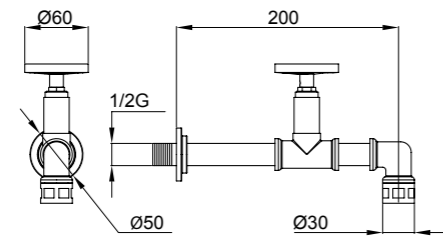

Disegni tecnici_Technical drawings

TRADITIONAL

F11

F13

F14

F15