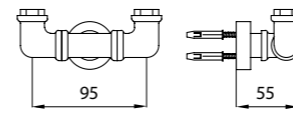

F101

F102

F103

F110

F112

F104

F113