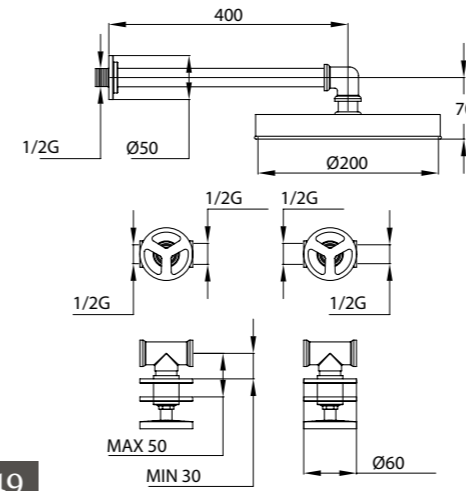

Disegni tecnici_Technical drawings

TRADITIONAL

F11

F19

F13

F14

F15