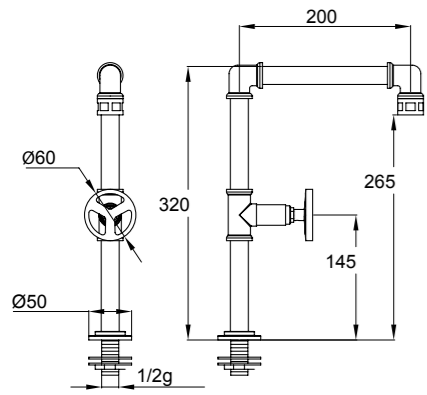

Disegni tecnici_Technical drawings

TRADITIONAL

F10