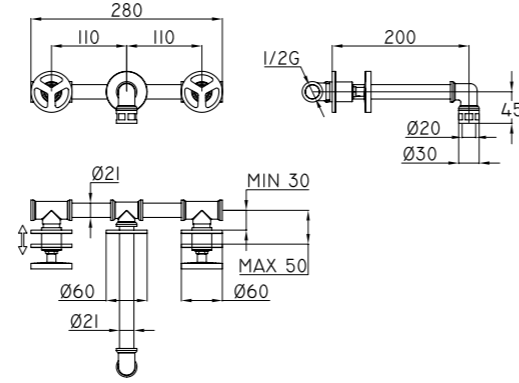

Disegni tecnici_Technical drawings

TRADITIONAL

F11

F12

F13

F14

F15