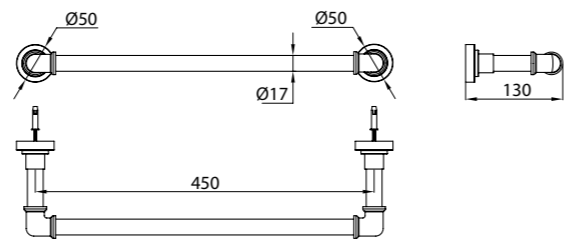

F101

F102

F103

F110

F112

F104

F113