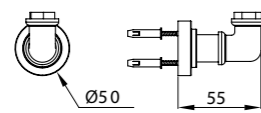

F101

F102

F103

F110

F112

F104

F113