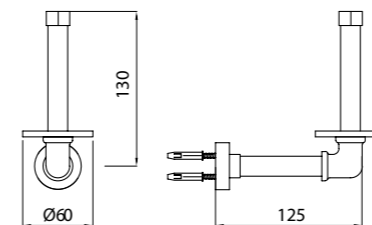

F101

F102

F103

F110

F112

F104

F113