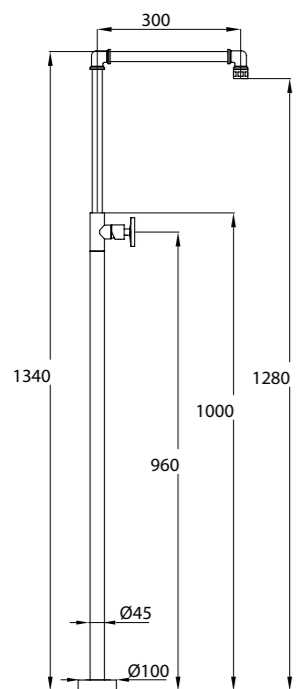

Disegni tecnici_Technical drawings

MIXERS

F51

F56

F53

F58