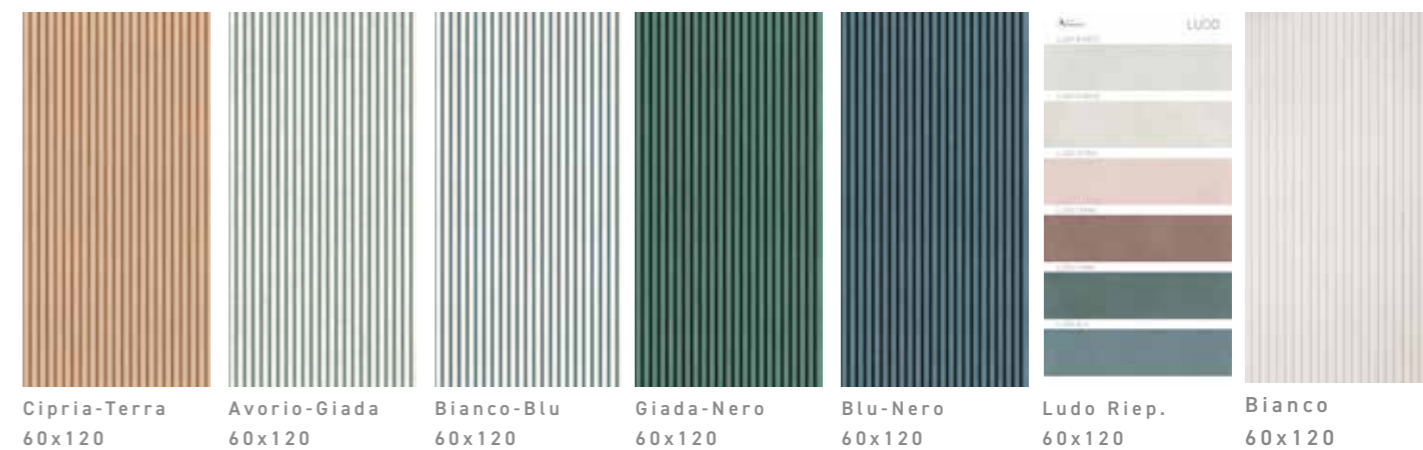

set composition

Pannello Bianco Ludo Nova 3D 60x120
GLDL49 € 30,00

Bianco
60x120