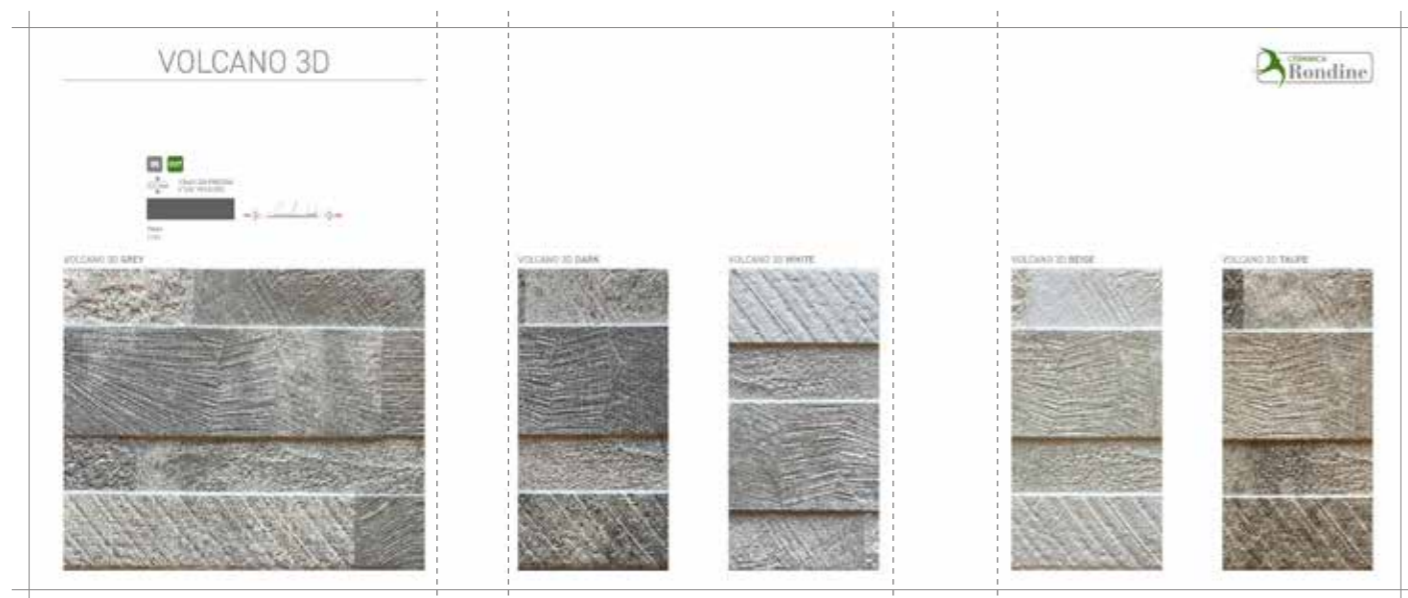

VOLCANO 3D

division9

Division9
GVLC67 € 11,00