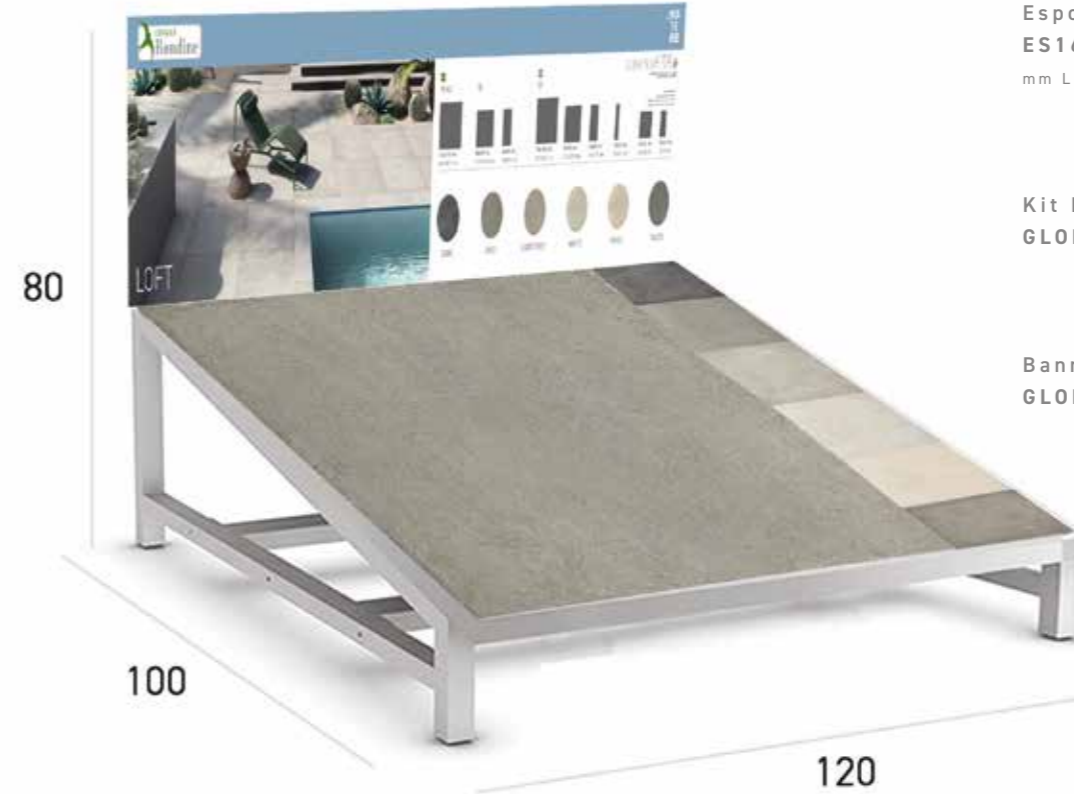

Light Grey
100x100

White
100x100

Beige
100x100

Taupe
100x100

kit

Espositore Ferro
ES163 € 210,00
 mm L 1200 x H 800 x P 1000

Kit Loft per Esp. ES163
GLOF36 € 100,00

Banner Loft per Esp. ES163
GLOF35 € 40,00