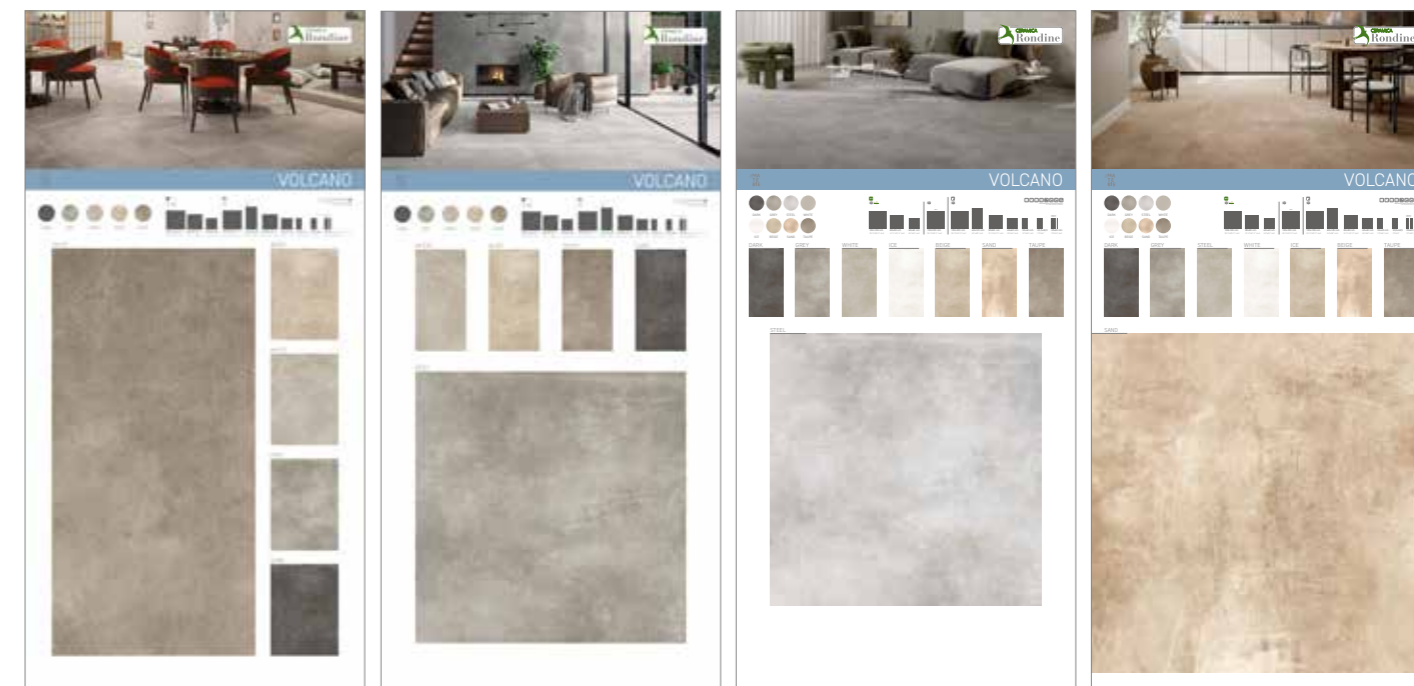

board communication

Taupe 60x120
GVLC34 € 75,00
mm L 1005 x H 2005 x P 14

Grey 80x80
GVLC07 € 60,00
mm L 1005 x H 2005 x P 14

Steel 80x80
GVLC69 € 70,00
mm L 1005 x H 2005 x P 14

Sand 100x100
GVLC70 € 81,00
mm L 1005 x H 2005 x P 14