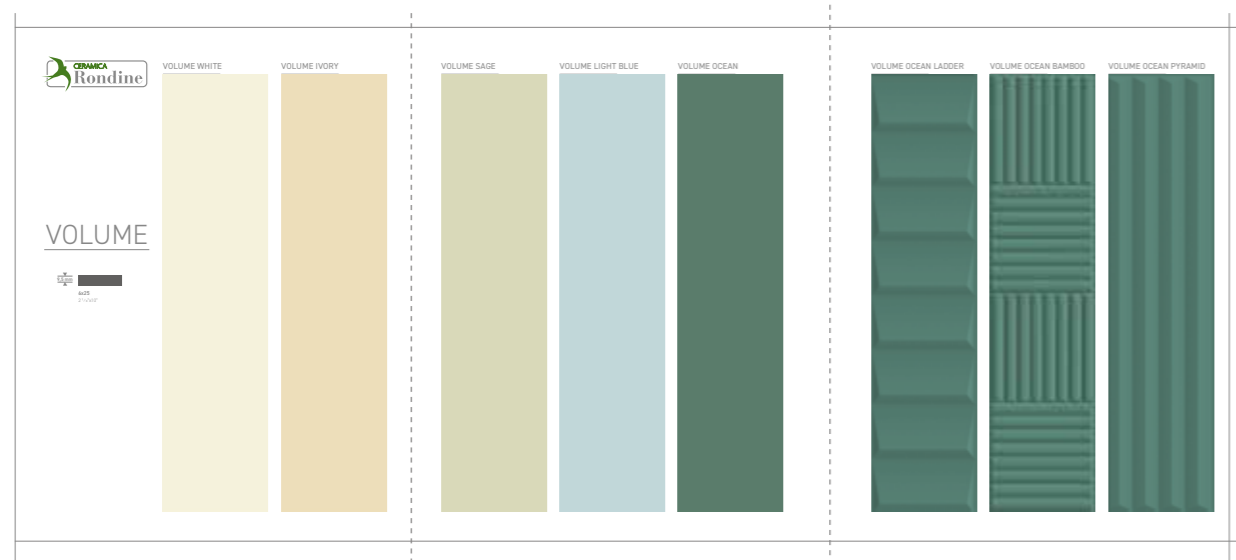

Volcano 3D
GVLC38 € 55,00

VOLUME

division9

Division9
GVLM03 € 14,00

board communication

Riepilogativa
GVLM06 € 83,00
 mm L 1005 x H 2005 x P 14

White+Ivory+Sage
GVLM07 € 85,00
 mm L 1005 x H 2005 x P 14

Light Blue+Ocean
GVLM08 € 87,00
 mm L 1005 x H 2005 x P 14