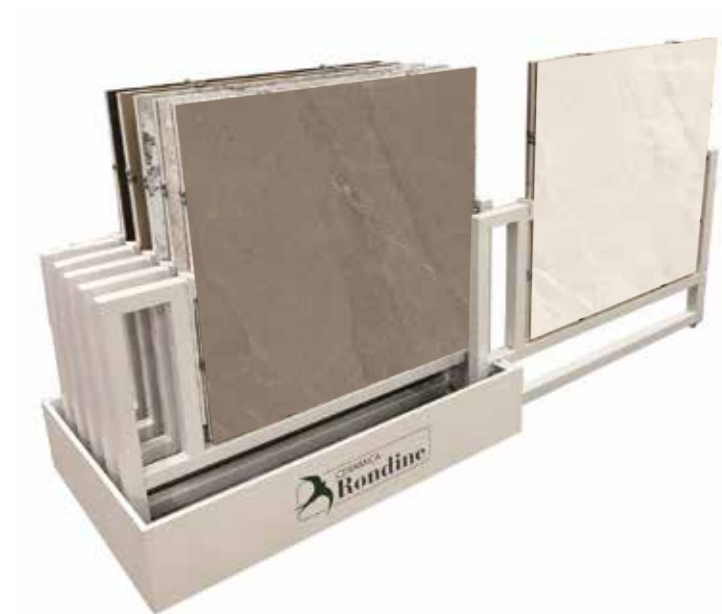

ANGERS

kit 100x100

Kit 6 Pezzi Angers 100x100
GANG36 € 150,00

Espositore Flat Clip 100x100
ES134 € 740,00
mm L 138 (+105) x H 129 x P 72

kit composition

Dark
100x100

Grey
100x100

White
100x100