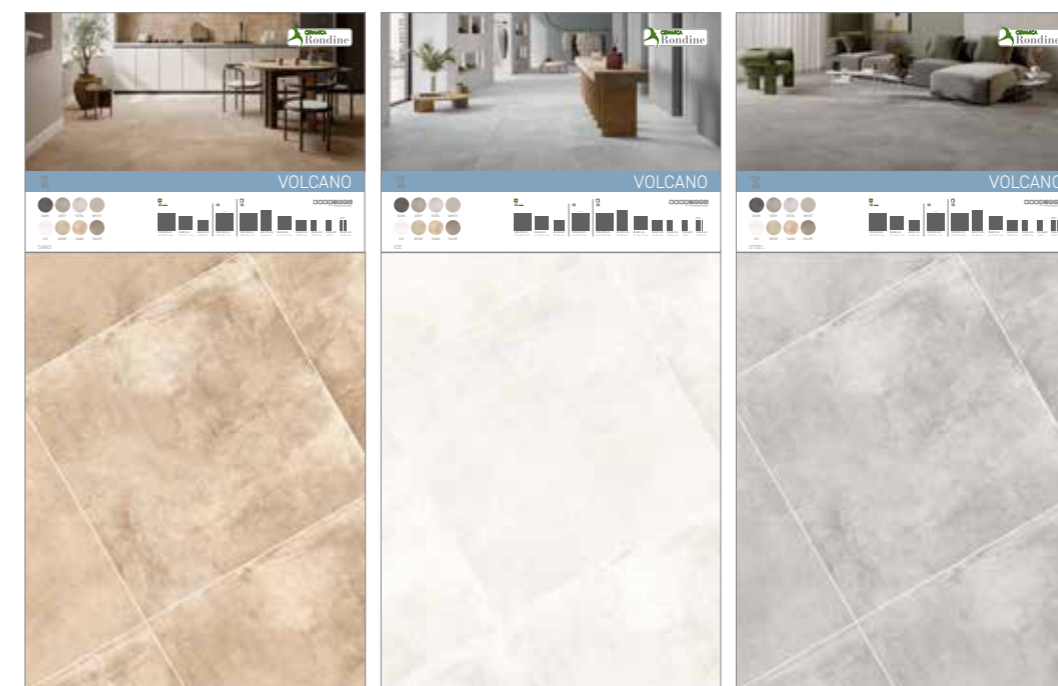

Division9
GVLC77 € 16,00

board communication

Taupe 60x120
GVLC34 € 75,00
mm L 1005 x H 2005 x P 14

Grey 80x80
GVLC07 € 60,00
mm L 1005 x H 2005 x P 14

Steel 80x80
GVLC69 € 70,00
mm L 1005 x H 2005 x P 14

Sand 100x100
GVLC70 € 81,00
mm L 1005 x H 2005 x P 14