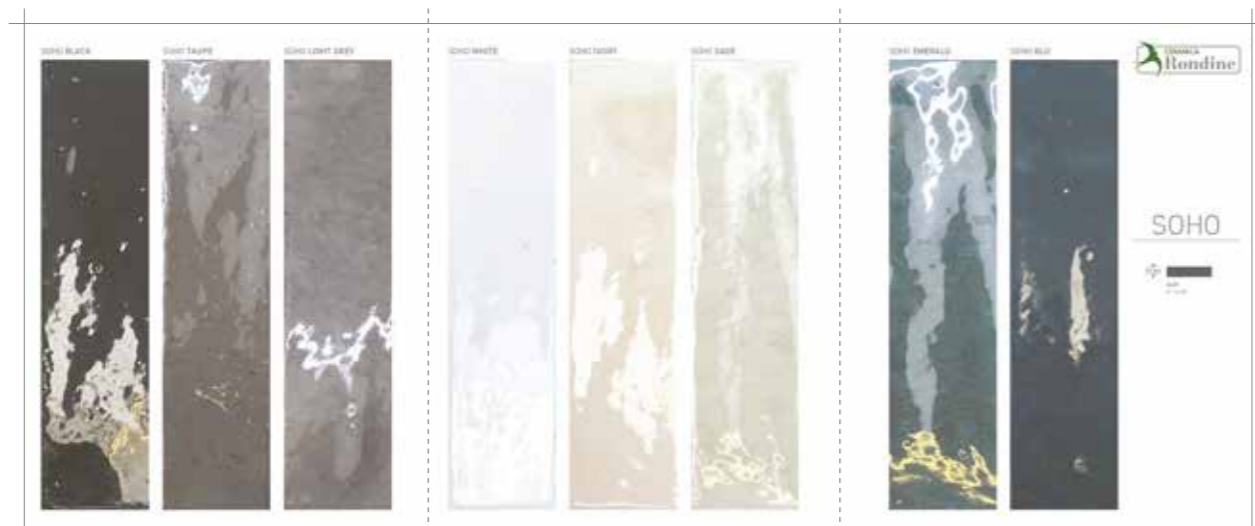

Maple H20
40x120

Walnut H20
40x120

cartelle agenti

Sherwood 7,5x45
GSHR17 € 55,00

division9

Division9
GSOH03 € 13,00

Division9
GNOH03 € 13,00

board communication