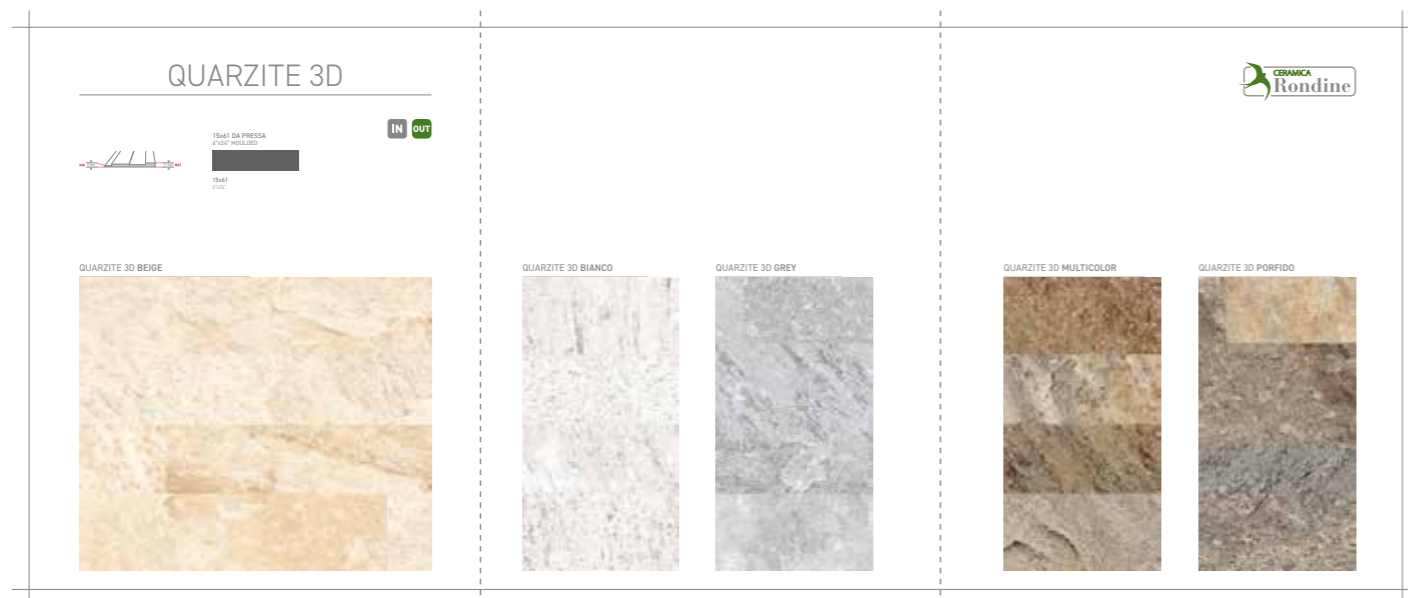

QUARZI 3D

board communication

Riepilogativo
GQRZ23 € 75,00
mm L 1005 x H 2005 x P 14

QUARZITE 3D

division9

Division9

GQRT03

€ 6,50