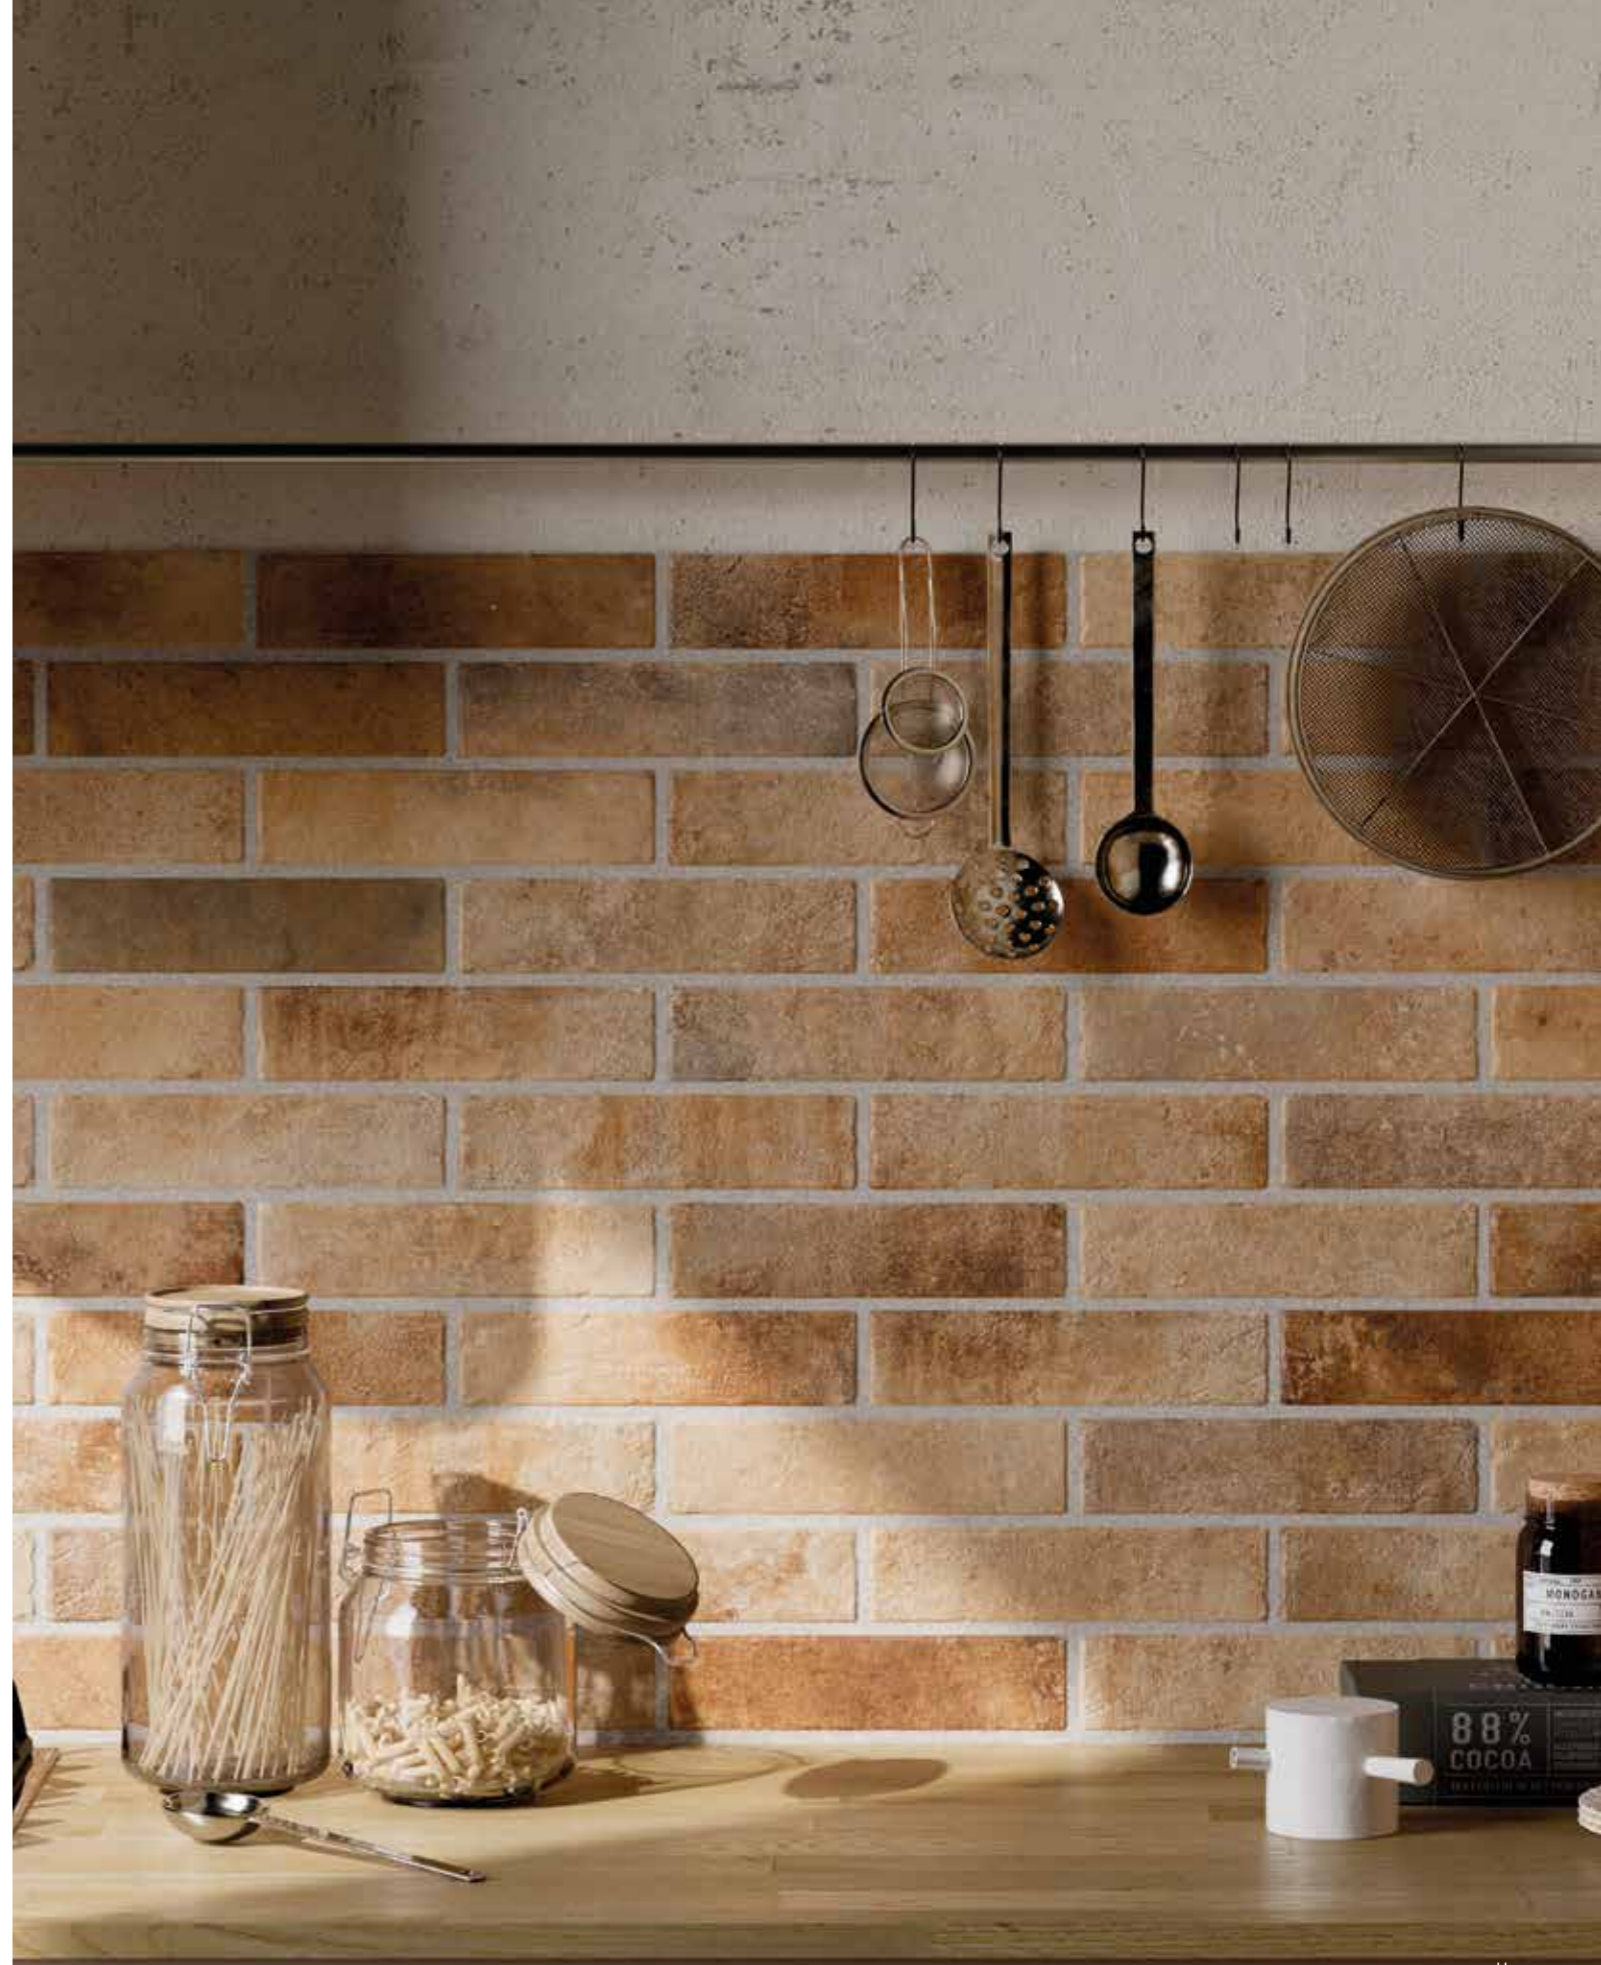

RECOVERY STONE

valigia

6x25
GRCS05 € 85,00

13x25
GRCS06 € 85,00

wall
Recovery Stone - Old Red 6x25

division9

Division9
GSET03 € 9,20

board communication