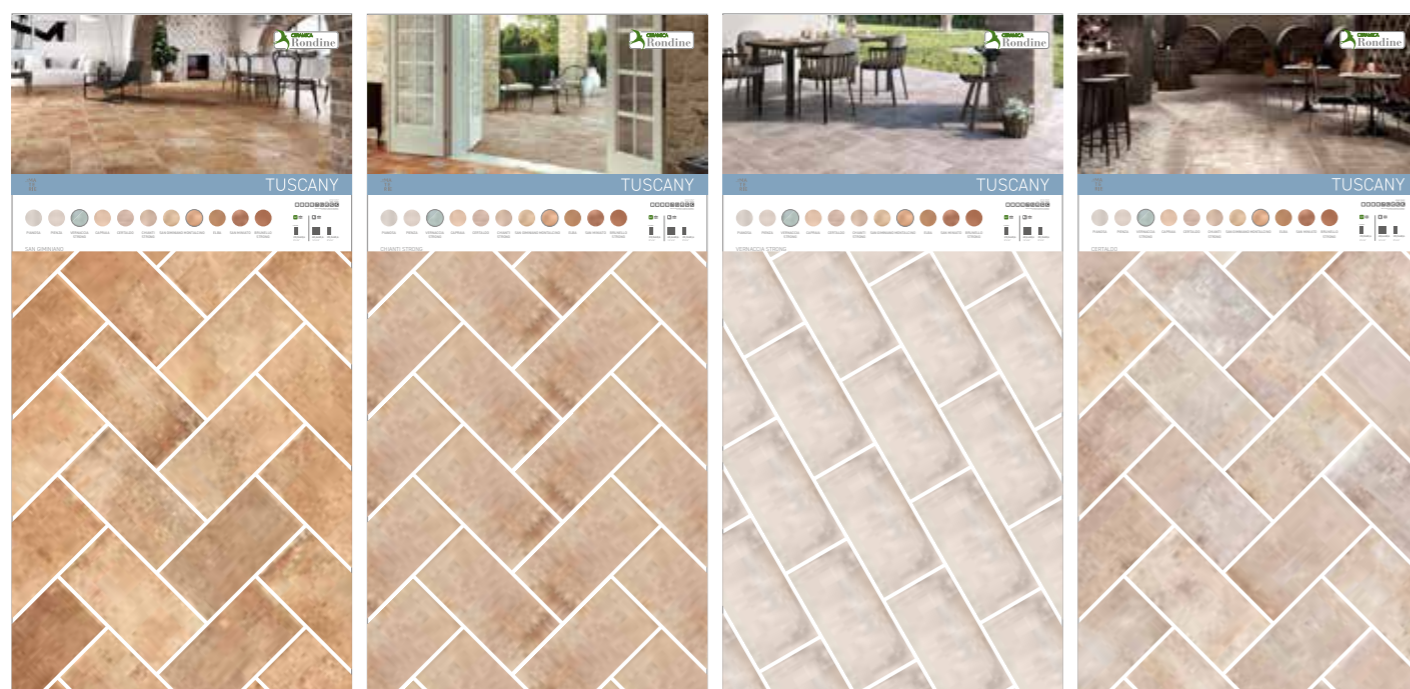

San Geminiano
GTSC34 € 75,00
mm L 1005 x H 2005 x P 14

Chianti Strong
GTSC30 € 75,00
mm L 1005 x H 2005 x P 14

Vernaccia Strong
GTSC36 € 75,00
mm L 1005 x H 2005 x P 14

Certaldo
GTSC32 € 75,00
mm L 1005 x H 2005 x P 14

GTSC35 € 95,00
mm L 1220 x H 2440 x P 14

GTSC31 € 95,00
mm L 1220 x H 2440 x P 14

GTSC37 € 95,00
mm L 1220 x H 2440 x P 14

GTSC33 € 95,00
mm L 1220 x H 2440 x P 14