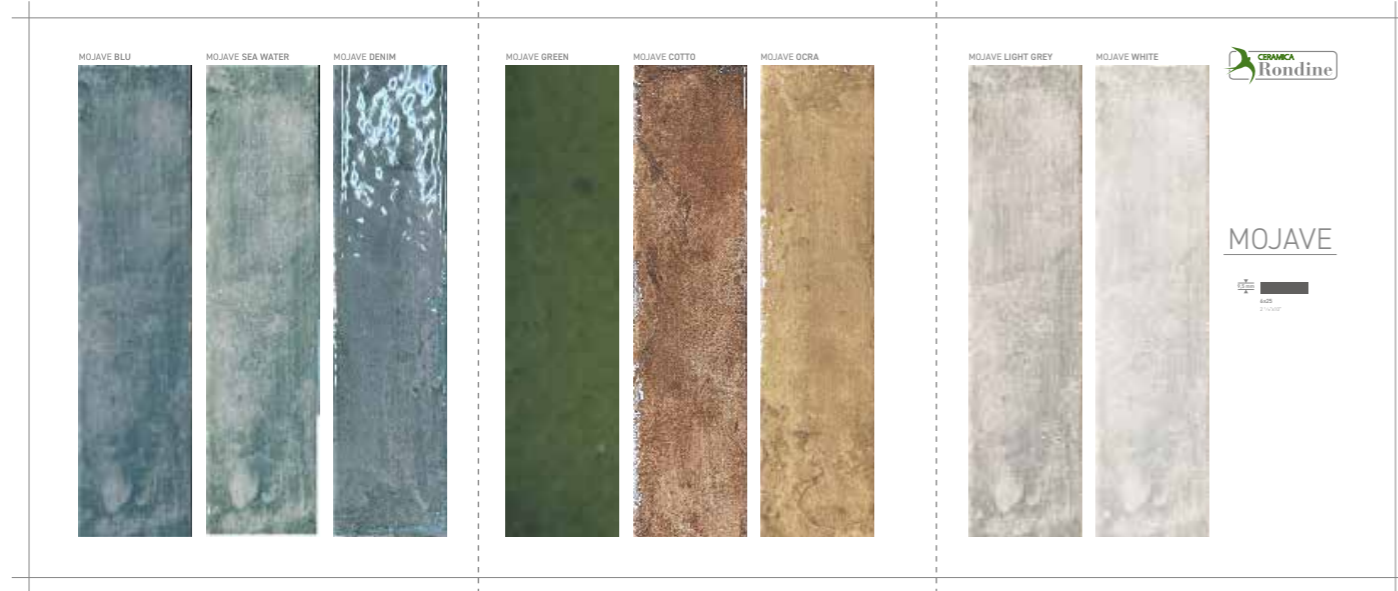

MOJAVE

division 9

Division 9
GMJV03 € 9,50