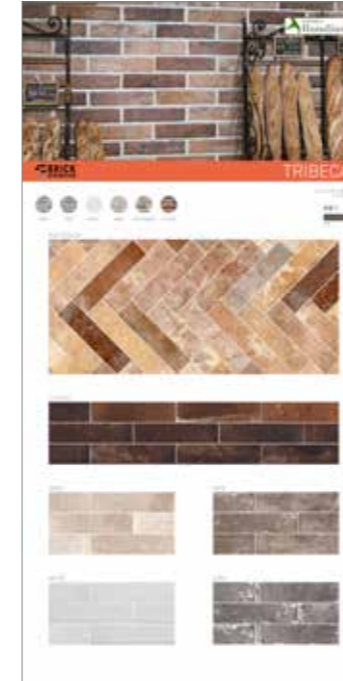

Division9
GTRB31 € 18,00

board communication

Riepilogativo
GTRB15 € 95,00
mm L 1005 x H 2005 x P 14

valigia

Tribeca
GTRB16 € 45,00

TUSCANY

board communication

Brunello Strong
GTSC11 € 65,00
mm L 1005 x H 2005 x P 14