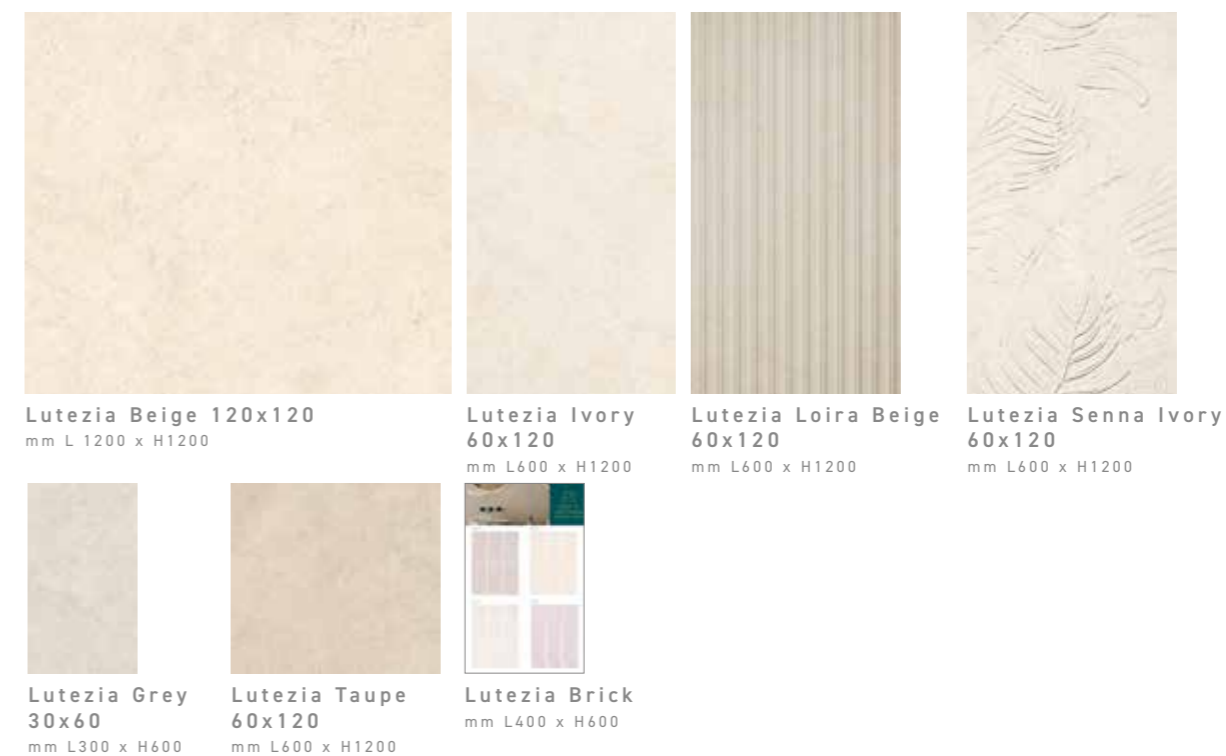

Timeless Ecrù 15x85 mm L 310 x H 1047	Daring Ecrù 15x85 mm L 310 x H 1047	Daring Nut Daring Honey 15x85 mm L 310 x H 1047	Dream Ecrù Dream Honey 15x85 mm L 310 x H 1047	Soft Greige Soft Ash 15x85 mm L 310 x H 1047	Vassoio Timeless Honey 15x85 mm L 1200 x H 880

Lutezia Beige 120x120 mm L 1200 x H1200	Lutezia Ivory 60x120 mm L600 x H1200	Lutezia Loira Beige 60x120 mm L600 x H1200	Lutezia Senna Ivory 60x120 mm L600 x H1200
Lutezia Grey 30x60 mm L300 x H600	Lutezia Taupe 60x120 mm L600 x H1200	Lutezia Brick mm L400 x H600