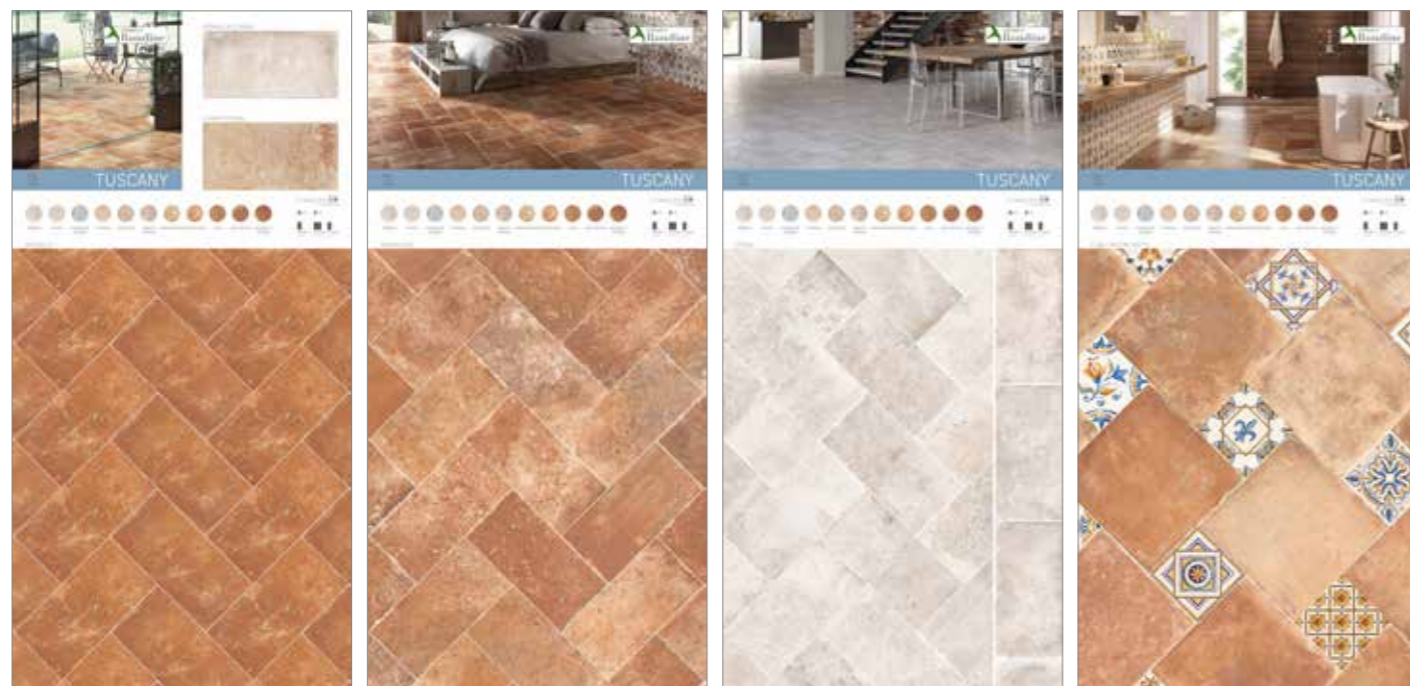

Division9
GTRB31 € 18,00

board communication

Riepilogativo
GTRB15 € 95,00
mm L 1005 x H 2005 x P 14

valigia

Tribeca
GTRB16 € 45,00

TUSCANY

board communication

Brunello Strong
GTSC11 € 65,00
mm L 1005 x H 2005 x P 14