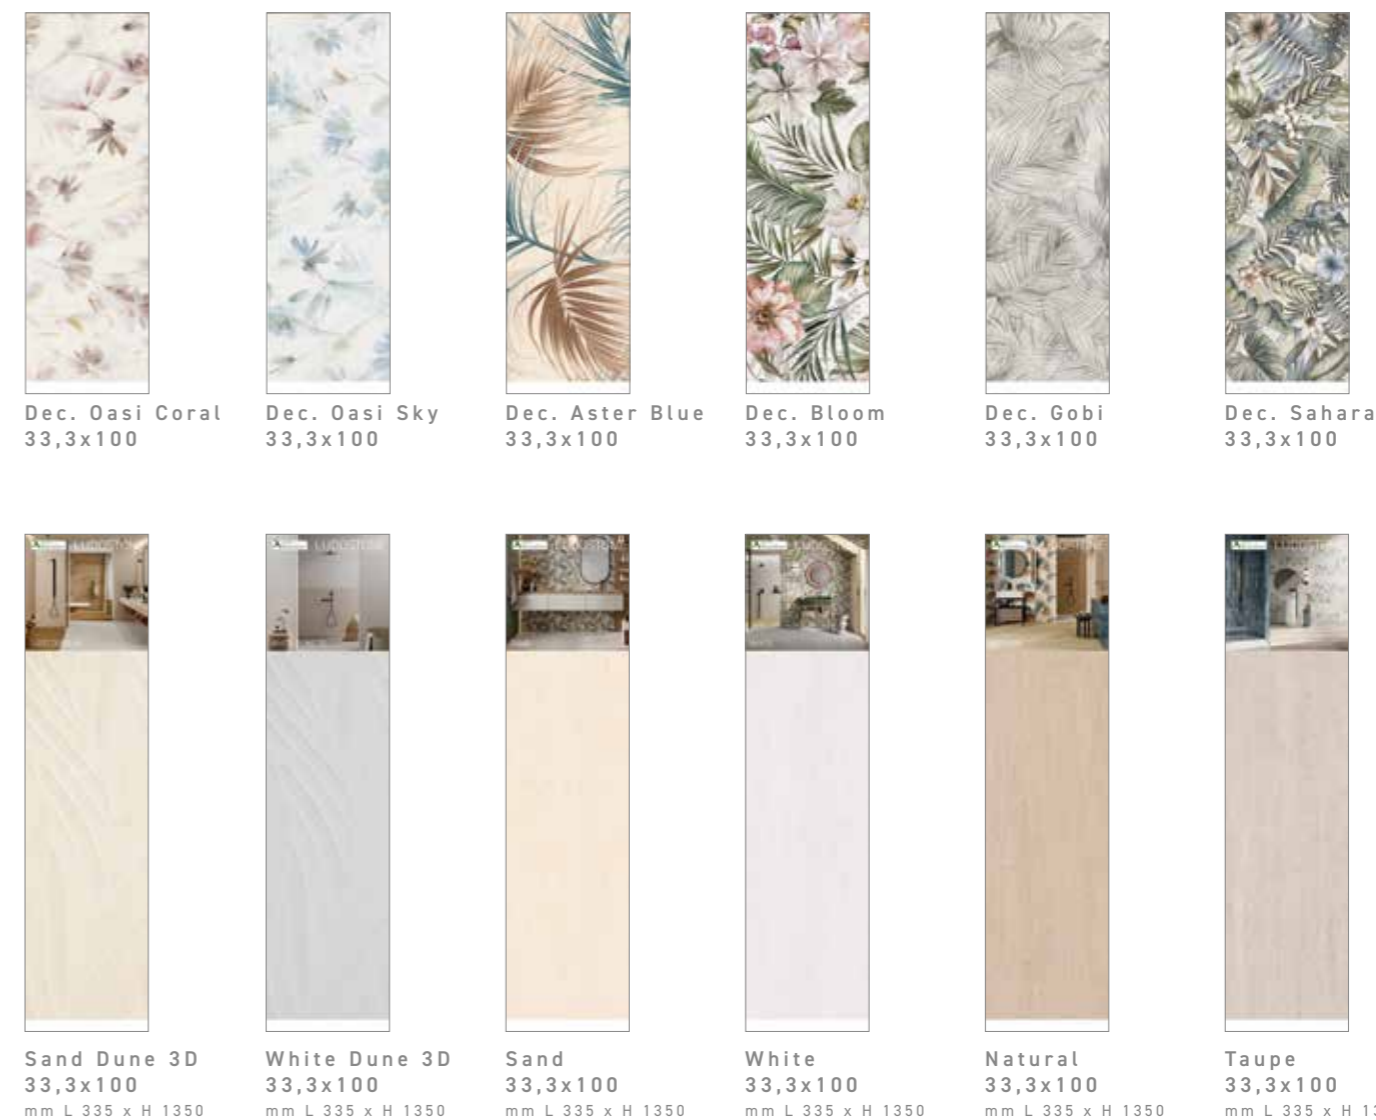

GLDS18 € 110,00
mm L 1220 x H 2440

set

Set Ludostone
GLDS01 € 270
mm L 770 x H 1350 x P 720

set composition

Dec. Oasi Coral 33,3x100

Dec. Oasi Sky 33,3x100

Dec. Aster Blue 33,3x100

Dec. Bloom 33,3x100