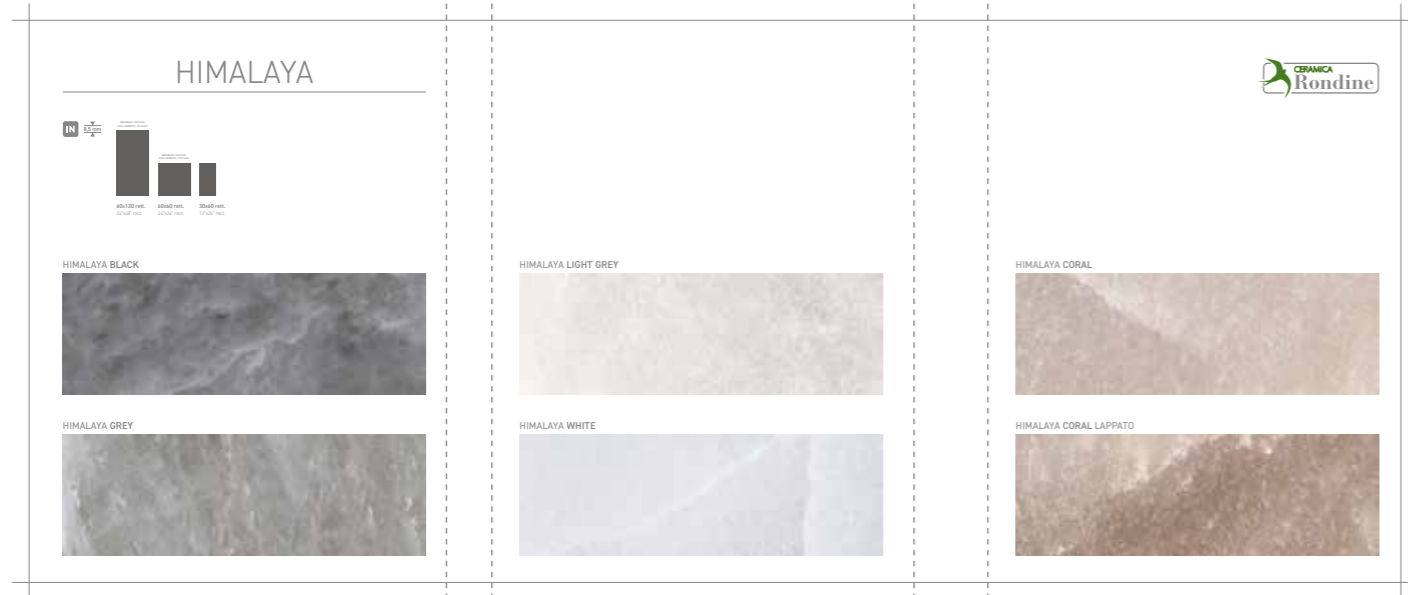

HIMALAYA

division9

Division9
GHML03 € 15,00

board communication

White 60x120
GHML04 € 60,00
mm L 1005 x H 2005 x P 14

Coral Lap. 60x120
GHML05 € 64,00
mm L 1005 x H 2005 x P 14

Light Grey 60x60
GHML06 € 72,00
mm L 1005 x H 2005 x P 14