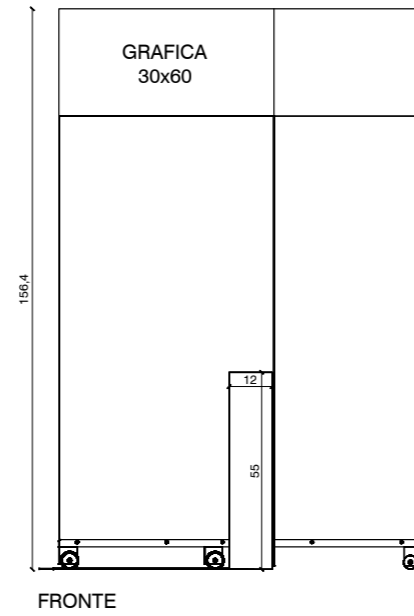

DISPLAY HIGH LINE 60X120 STONE REVOLUTION

STONE REVOLUTION DISPLAY HIGH LINE 60X120 composto da base a 7 alloggi per piastrelle 60x120 su carrelli estraibili e pannello grafico 30x60 applicato alle piastrelle.
STONE REVOLUTION DISPLAY 60X120 HIGH LINE composed by a base with 7 spaces for 60x120 tiles on extractable carriages and graphic panels 30x60 cm affixed to the tiles.

DISPLAY HIGH LINE STONE REVOLUTION cm 50x60x155 art **B9STR32** 460,00 €