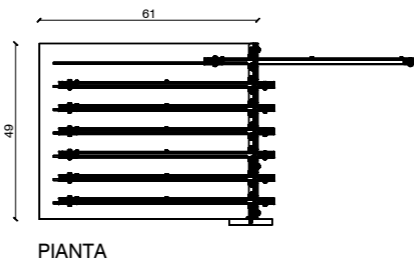

DISPLAY HIGH LINE 60X120 STONE REVOLUTION

STONE REVOLUTION DISPLAY HIGH LINE 60X120 composto da base a 7 alloggi per piastrelle 60x120 su carrelli estraibili e pannello grafico 30x60 applicato alle piastrelle.
STONE REVOLUTION DISPLAY 60X120 HIGH LINE composed by a base with 7 spaces for 60x120 tiles on extractable carriages and graphic panels 30x60 cm affixed to the tiles.

DISPLAY HIGH LINE STONE REVOLUTION cm 50x60x155 art **B9STR32** 460,00 €