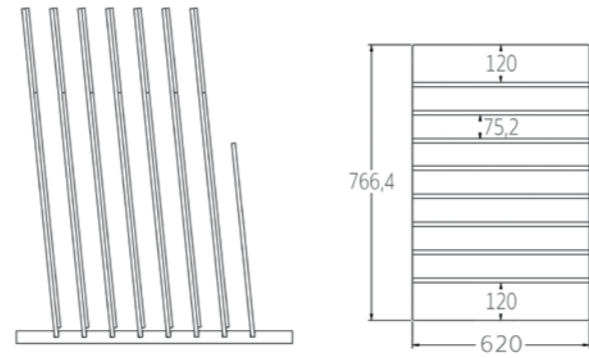

CULLA SLIM STONE REVOLUTION

CULLA STONE REVOLUTION SLIM composta da base piana a 8 alloggi, 7 pannelli posati cm 62x125 completi di immagine cm 62x42, 1 pannello cm 62x72 con riepilogo chevron.
STONE REVOLUTION SLIM SET composed by a rack with 8 spaces, 7 tiled panels with images 62x125 cm, 1 panel 62x42 cm with chevron recap.

TRAVERTINO
30x60 - 7,5x45
mosaico 30x30