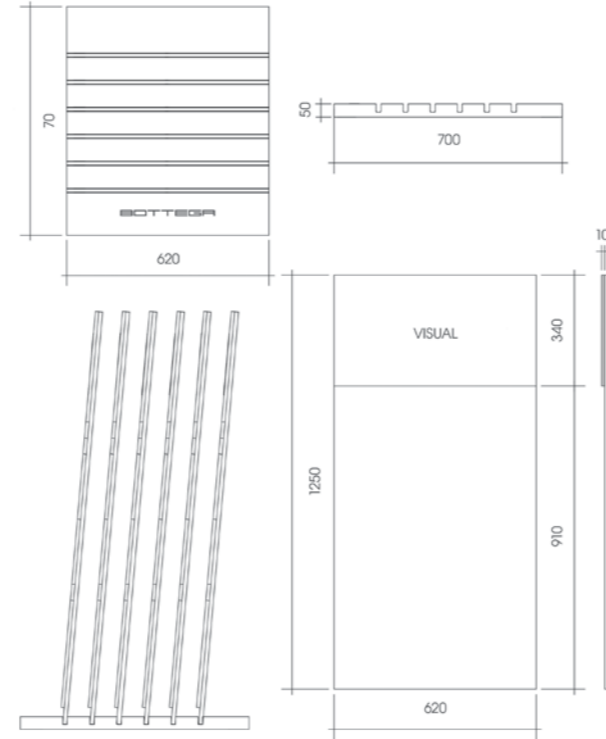

CULLA SLIM SIENA

CULLA SIENA SLIM composta da base piana a 6 alloggi, 6 pannelli posati cm 62x125.
SIENA SLIM SET composed by a rack with 6 spaces, 6 tiled panels with images 62x125 cm.

CULLA SLIM SIENA | **cm 62x70x125** | art **B9SIE14** | 290,00 €