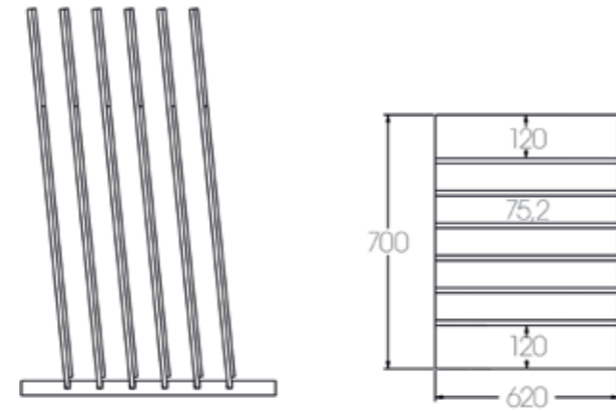

CULLA SLIM VICTORIA

VICTORIA composta da base piana a 6 alloggi, 6 pannelli posati cm 62x125 completi di immagine cm 62x42.
VICTORIA composed by a rack with 6 spaces, 6 tiled panels with images 62x125 cm.

CULLA SLIM VICTORIA	cm 62x70x125	art B9VCT21	310,00 €