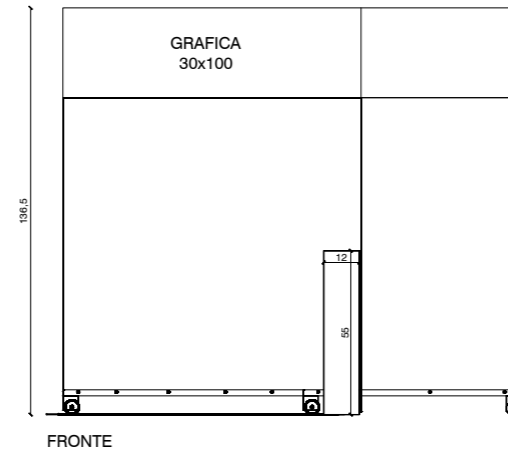

# DISPLAY HIGH LINE 60X120 VICTORIA

VICTORIA DISPLAY HIGH LINE 60X120 composto da base a 6 alloggi per piastrelle 60x120 su carrelli estraibili e pannello grafico 30x60 applicato alle piastrelle.  
 VICTORIA DISPLAY 60X120 HIGH LINE composed by a base with 6 spaces for 60x120 tiles on extractable carriages and graphic panels 30x60 cm affixed to the tiles.

# DISPLAY HIGH LINE 100X100 VICTORIA

VICTORIA DISPLAY HIGH LINE 100X100 composto da base a 6 alloggi per piastrelle 100x100 su carrelli estraibili e pannello grafico 30x100 applicato alle piastrelle.  
 VICTORIA DISPLAY 100X100 HIGH LINE composed by a base with 6 spaces for 100x100 tiles on extractable carriages and graphic panels 30x100 cm affixed to the tiles.