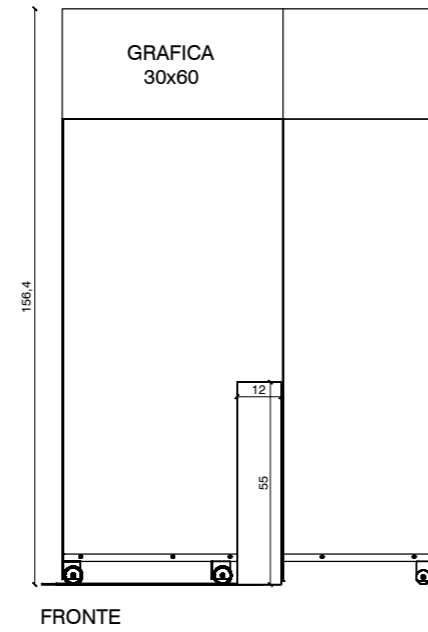

# CULLA SLIM VICTORIA

VICTORIA composta da base piana a 6 alloggi, 6 pannelli posati cm 62x125 completi di immagine cm 62x42.  
 VICTORIA composed by a rack with 6 spaces, 6 tiled panels with images 62x125 cm.

CHARCOAL  
60X60  
mosaico 30x30

BEIGE  
30X60  
mosaico 30x30

WHITE  
60X60  
muretto 30x60

CEMENT  
30X60  
muretto 30x60

# DISPLAY HIGH LINE 60X120 VICTORIA

VICTORIA DISPLAY HIGH LINE 60X120 composto da base a 6 alloggi per piastrelle 60x120 su carrelli estraibili e pannello grafico 30x60 applicato alle piastrelle.  
 VICTORIA DISPLAY 60X120 HIGH LINE composed by a base with 6 spaces for 60x120 tiles on extractable carriages and graphic panels 30x60 cm affixed to the tiles.