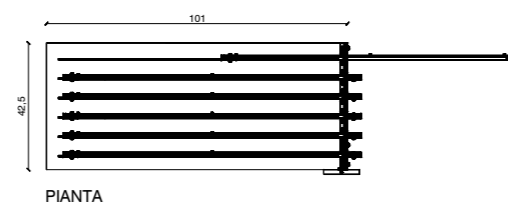

# DISPLAY HIGH LINE 100X100 VICTORIA

VICTORIA DISPLAY HIGH LINE 100X100 composto da base a 6 alloggi per piastrelle 100x100 su carrelli estraibili e pannello grafico 30x100 applicato alle piastrelle.  
 VICTORIA DISPLAY 100X100 HIGH LINE composed by a base with 6 spaces for 100x100 tiles on extractable carriages and graphic panels 30x100 cm affixed to the tiles.