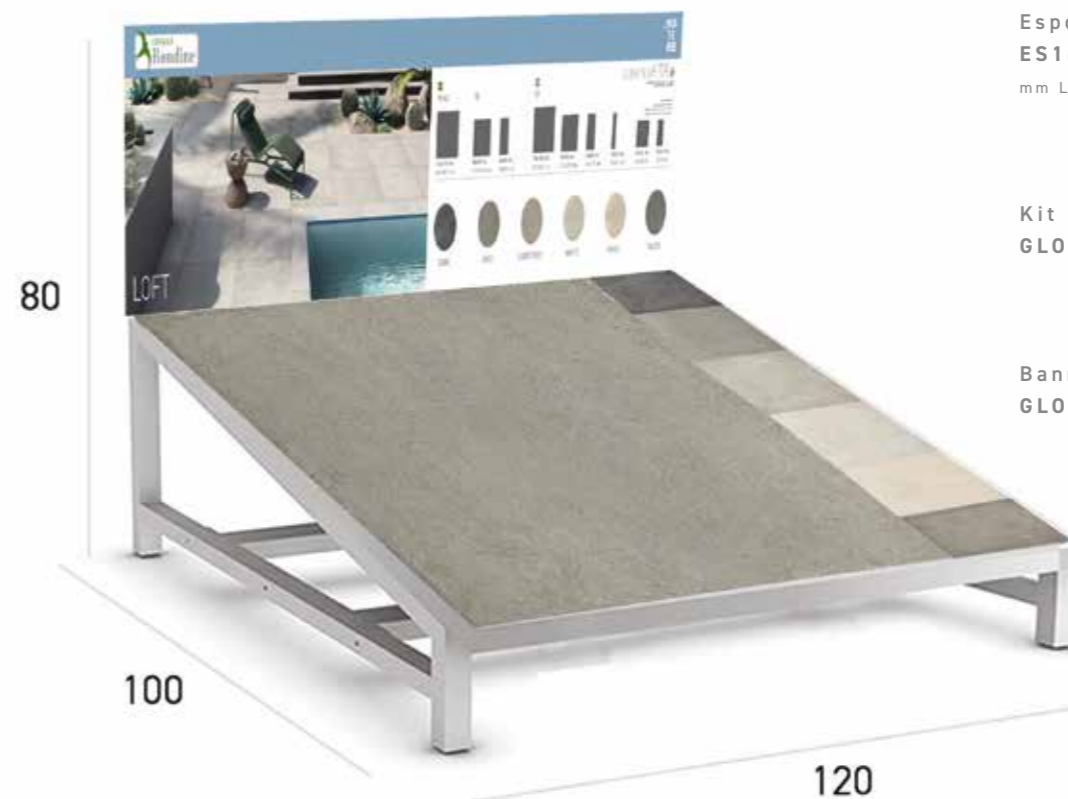

kit

80

100

120

kit composition

Espositore Ferro
ES163 € 210,00
mm L 1200 x H 800 x P 1000