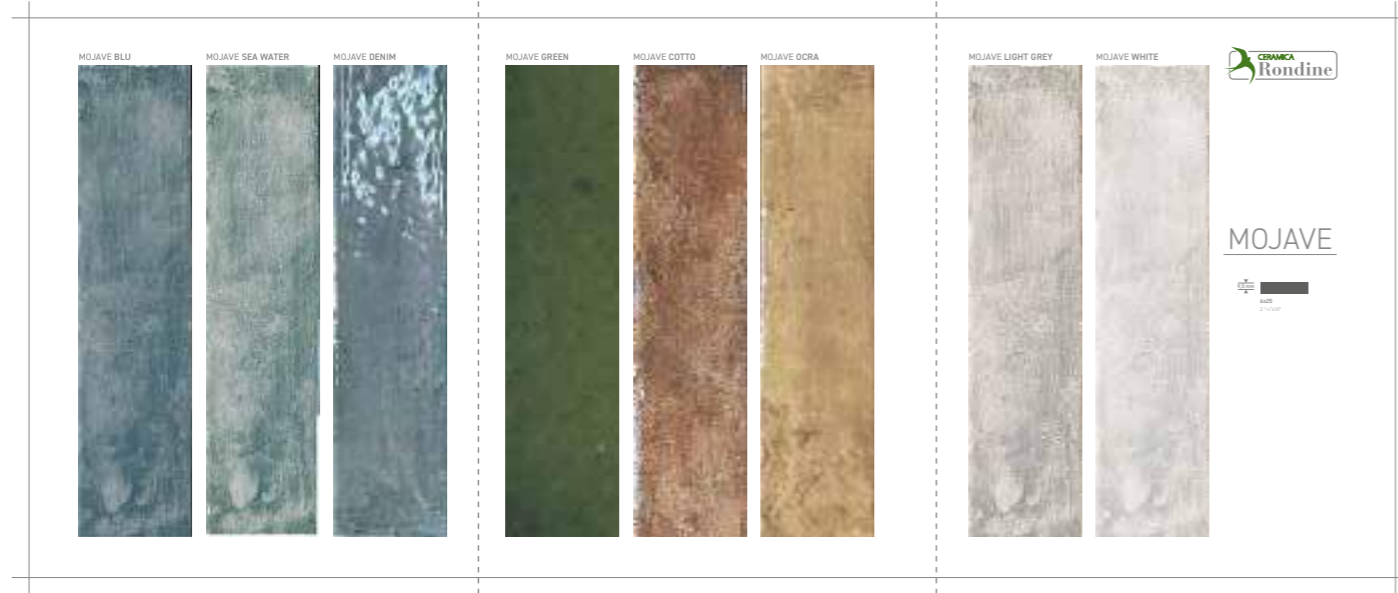

MOJAVE

division 9

Division 9
GMJV03   € 9,50