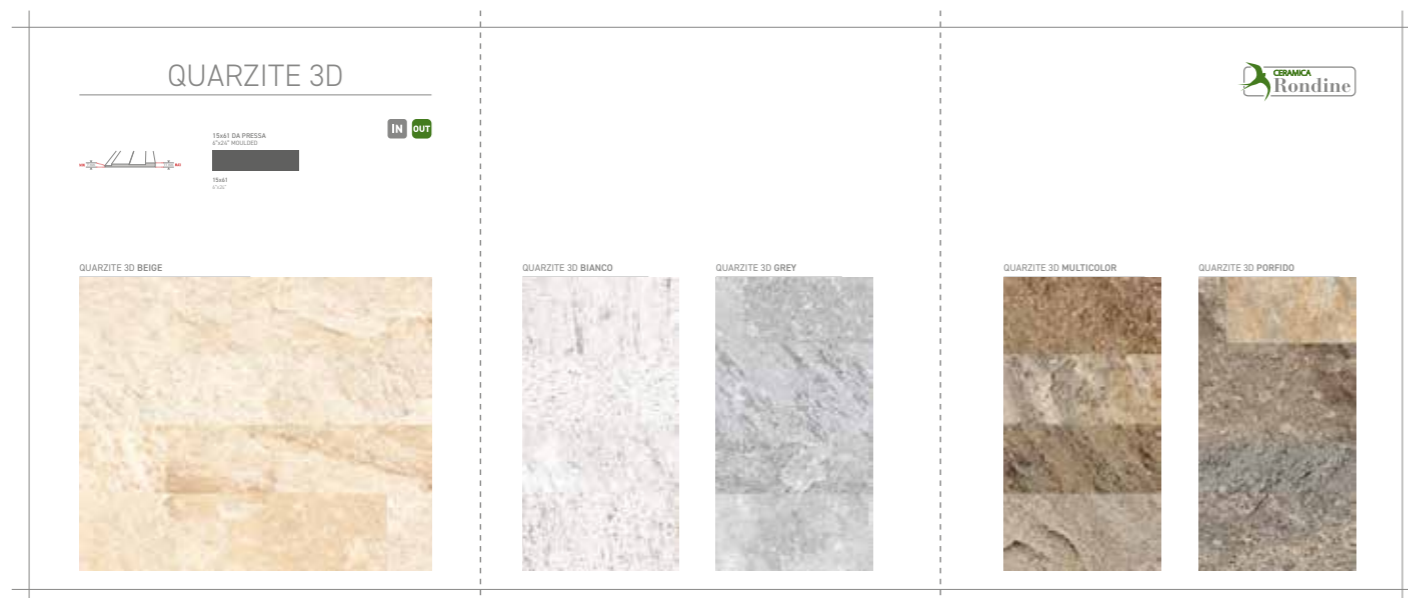

QUARZITE 3D

division9

Division9

GQRT03

€ 6,50

board communication