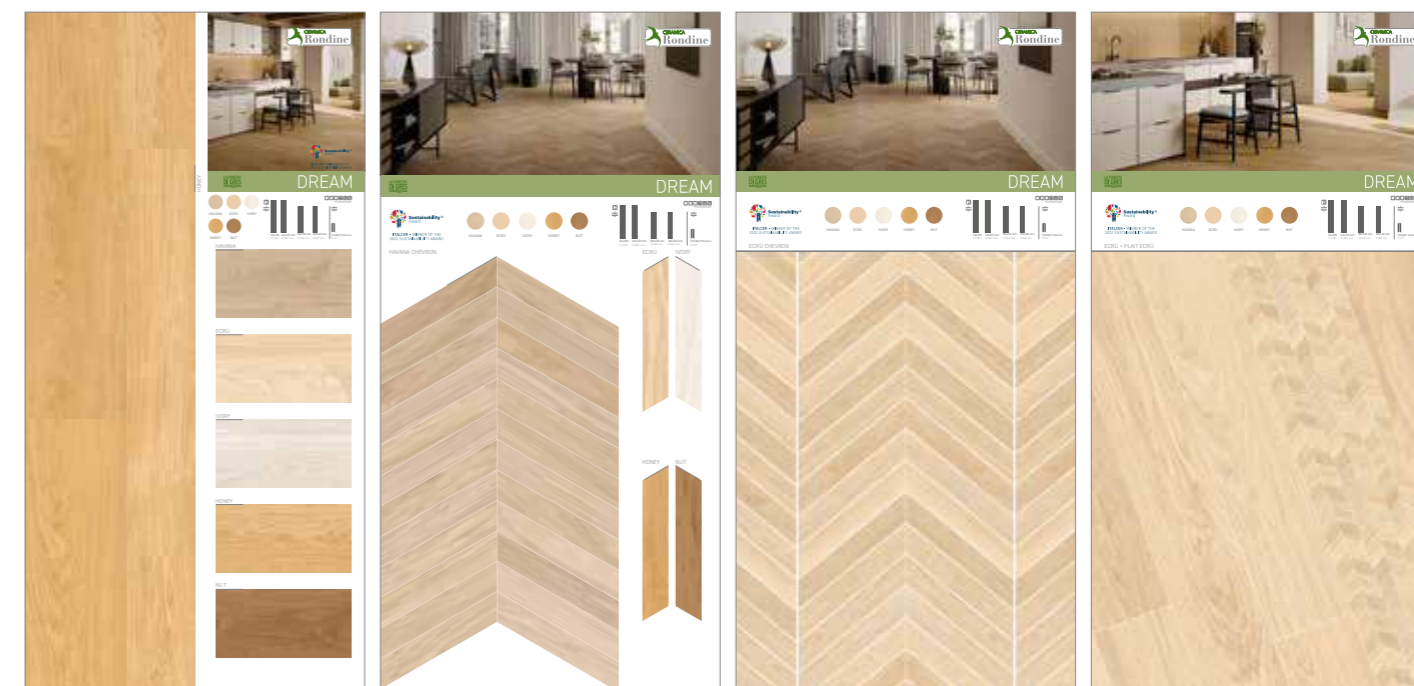

Honey 30x120+20x120 GDRE10 € 73,00 mm L 1005 x H 2005 x P 14 GDRE18 € 110,00 mm L 1220 x H 2440 x P 14	Riepilogativo Chevron GDRE11 € 80,00 mm L 1005 x H 2005 x P 14 GDRE19 € 120,00 mm L 1220 x H 2440 x P 14	Ecrù Chevron GDRE12 € 80,00 mm L 1005 x H 2005 x P 14 GDRE20 € 120,00 mm L 1220 x H 2440 x P 14	Ecrù 24x150 + Dec. Plait GDRE13 € 100,00 mm L 1005 x H 2005 x P 14 GDRE21 € 140,00 mm L 1220 x H 2440 x P 14