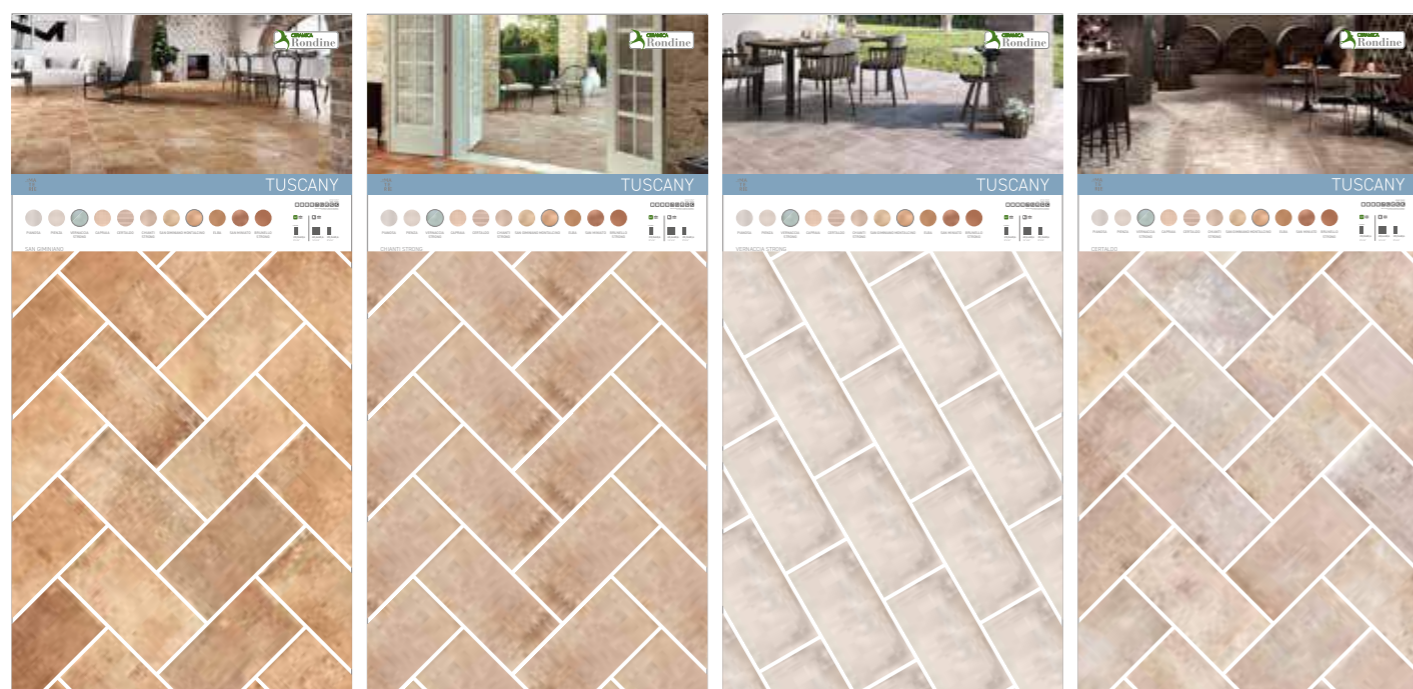

wall
TRIBECA - White 6x25

board communication

Brunello Strong
GTSC11 € 65,00
mm L 1005 x H 2005 x P 14

Montalcino
GTSC12 € 62,00
mm L 1005 x H 2005 x P 14

Pienza
GTSC08 € 65,00
mm L 1005 x H 2005 x P 14

Elba + Dec. Giotto
GTSC18 € 65,00
mm L 1005 x H 2005 x P 14