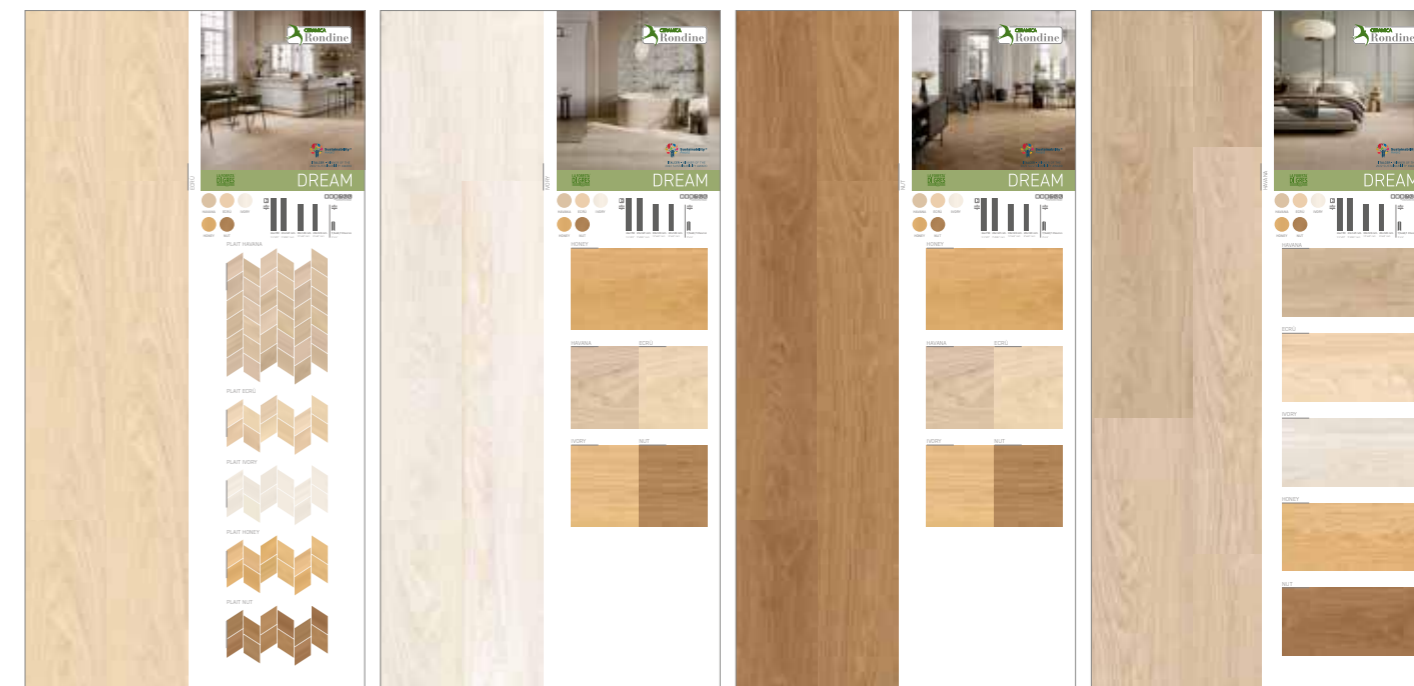

DOCKS

division9

Division9
GDSC04 € 10,00

board communication

Light Grey 60x120
GDSC08 € 66,00
mm L 1005 x H 2005 x P 14

division9

Division9
GDRE03 € 12,00

board communication