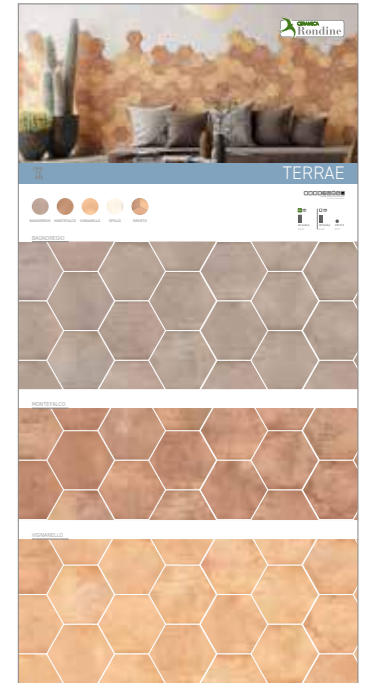

Esagono "B"
GTRR13 € 80,00
mm L 1005 x H 2005 x P 14

GTRR24 € 120,00
mm L 1220 x H 2440 x P 14