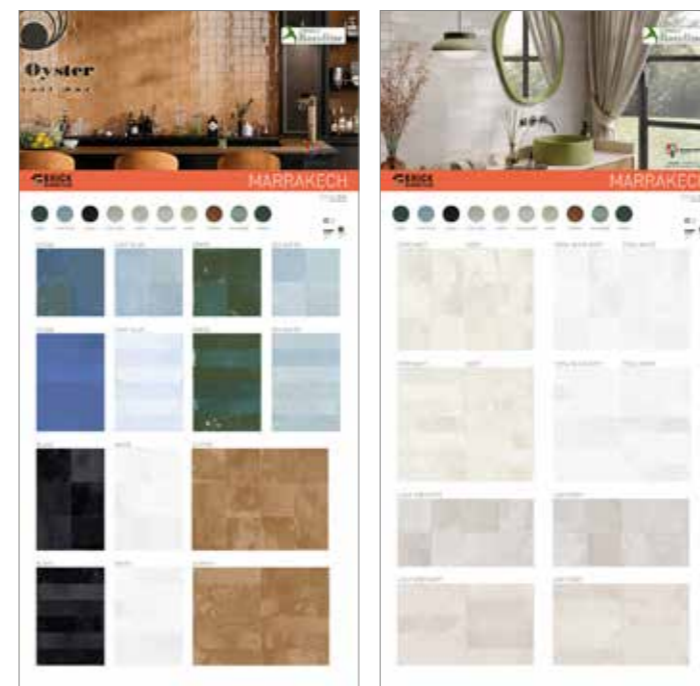

Soho
6x25

Noho
6x25

Soho Blu
6x25

Soho Emerald
6x25

floor
MANHATTAN - Blu 80x80

division9

Division9
GMRK03 € 12,00

board communication