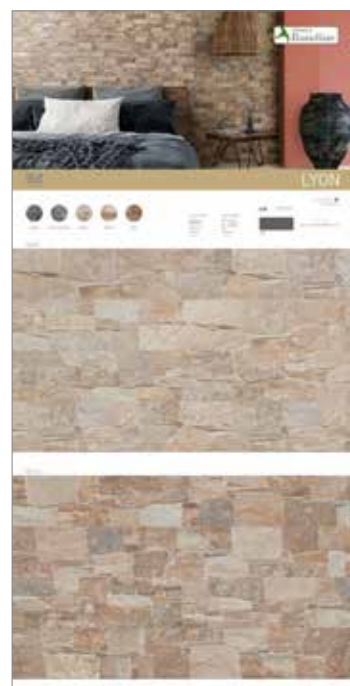

LYON 3D

board communication

Sand + Beige
GLY005 € 68,00
mm L 1005 x H 2005 x P 14