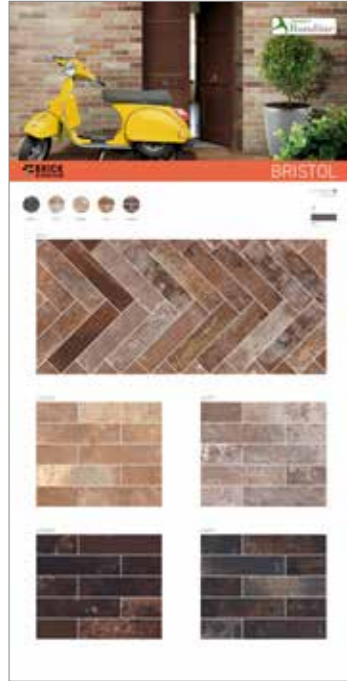

BRISTOL

board communication

Bristol Brick
GBRS25 € 85,00
mm L 1005 x H 2005 x P 14