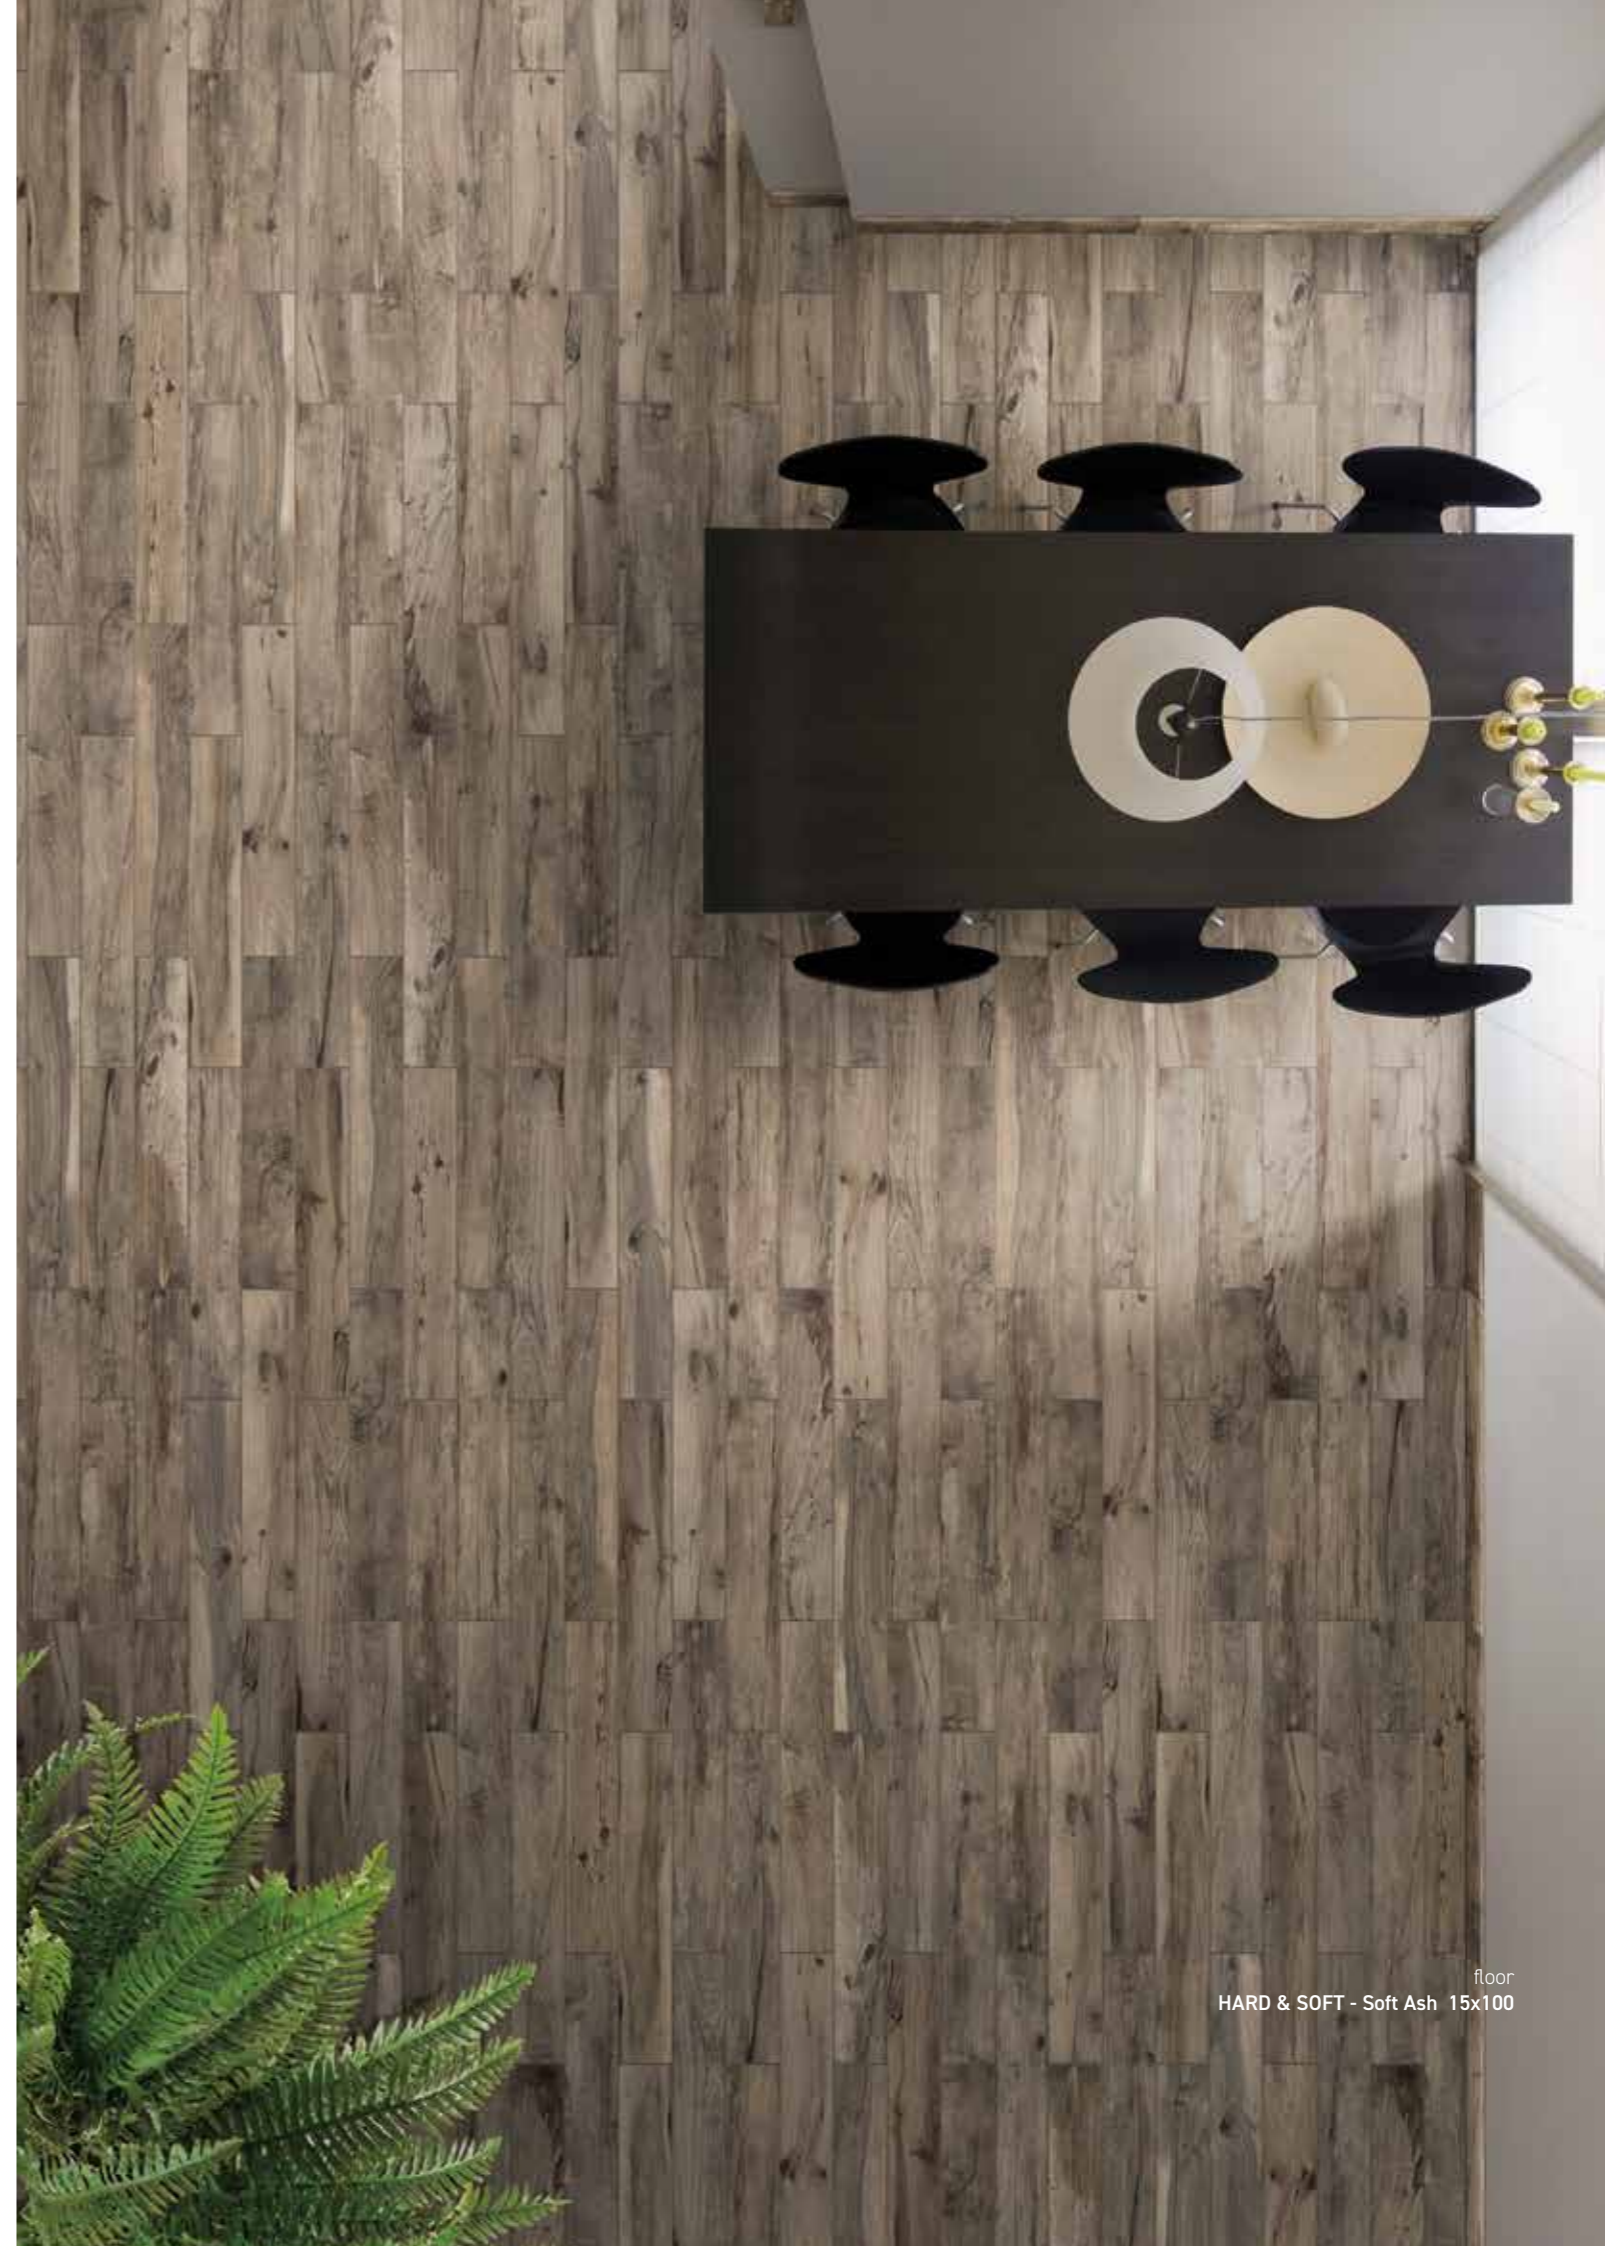

HARD & SOFT

MDF

floor
HARD & SOFT - Soft Ash 15x100