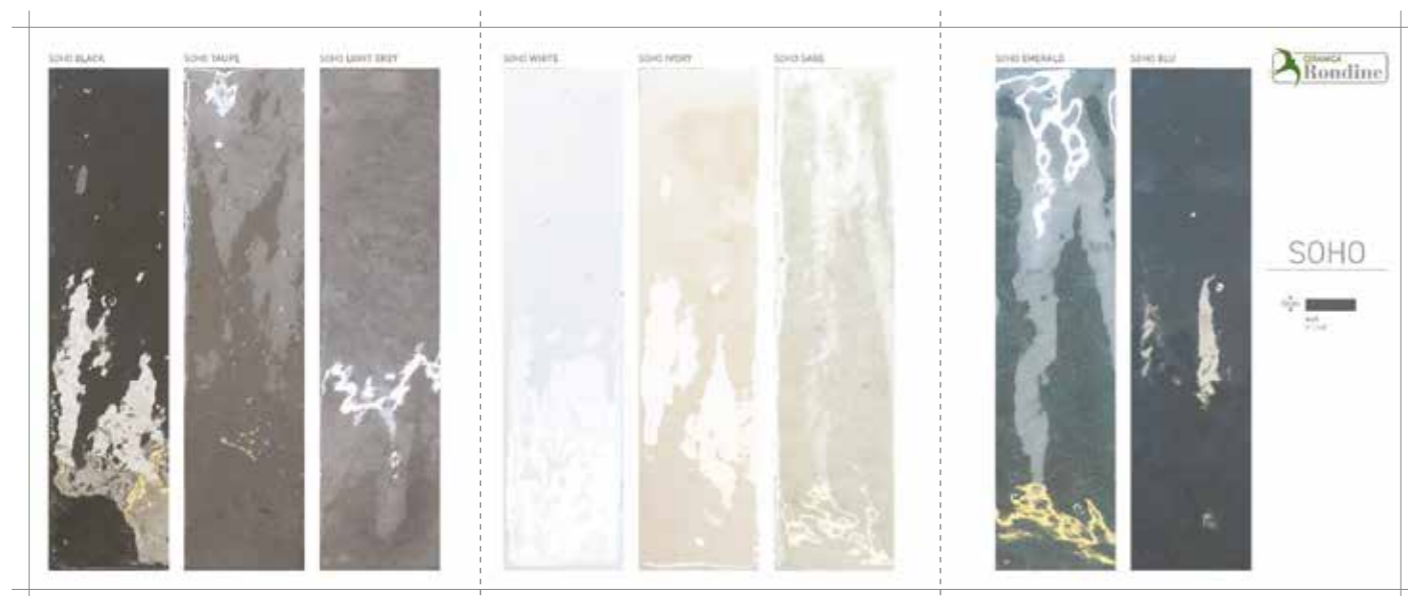

division9

Division9
GSOH03 € 13,00