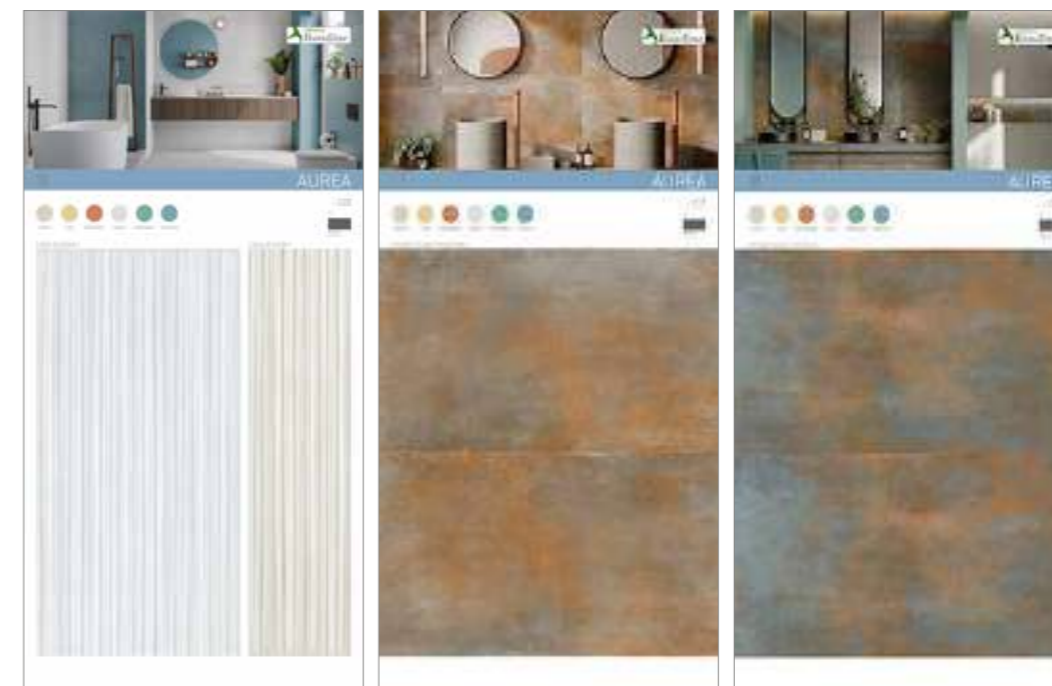

board communication

Linea 3D Bianco 60x120
GAUE25 € 70,00
mm L 1005 x H 2005 x P 14

Ossido Verderame 60x120
GAUE10 € 82,00
mm L 1005 x H 2005 x P 14

Ossido Turchese 60x120
GAUE09 € 82,00
mm L 1005 x H 2005 x P 14

GAUE26 € 98,00
mm L 1220 x H 2440 x P 14

GAUE19 € 120,00
mm L 1220 x H 2440 x P 14

GAUE18 € 120,00
mm L 1220 x H 2440 x P 14