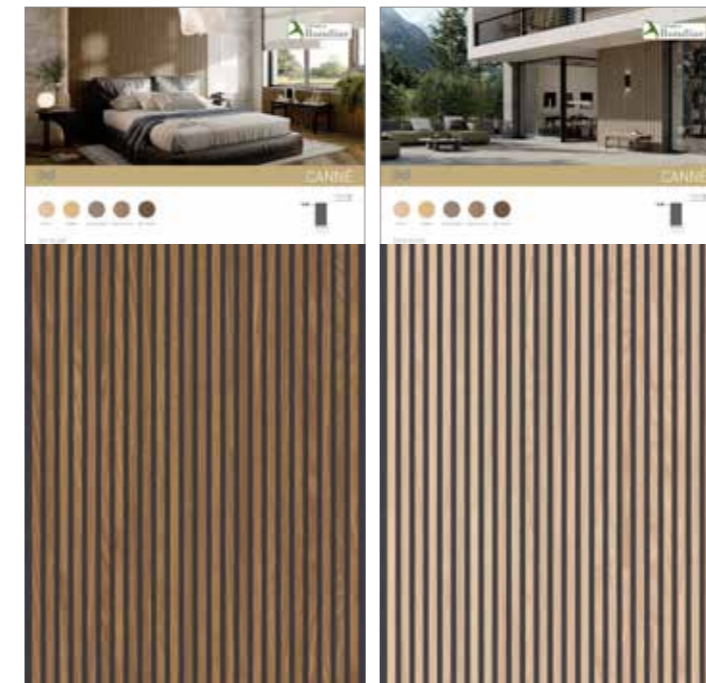

GCNN10 € 96,00
mm L 1220 x H 2440 x P 14

GCNN12 € 96,00
mm L 1220 x H 2440 x P 14

Cannè Nut Black 60x120
GCNNC07 € 84,00
mm L 100 x H 2005 x P 14

Cannè Ecrù Black 60x120
GCNNC05 € 84,00
mm L 1005 x H 2005 x P 14

GCNNC08 € 96,00
mm L 1220 x H 2440 x P 14

GCNNC06 € 96,00
mm L 1220 x H 2440 x P 14