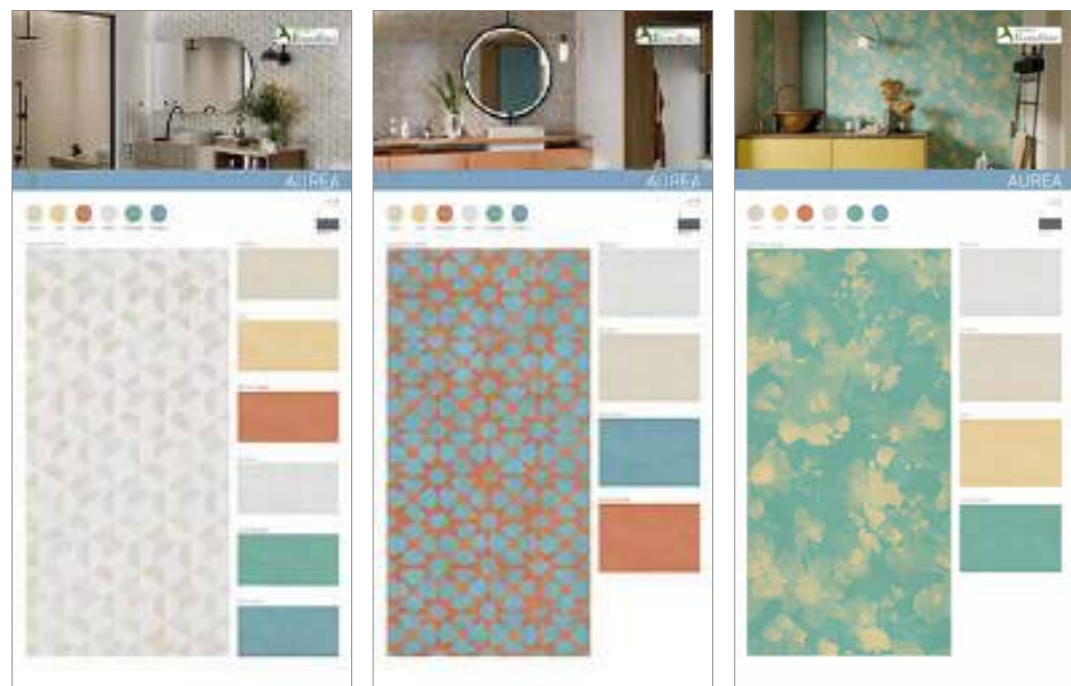

kit composition

Grey H20
40x120 h20

Beige H20
40x120 h20

Multicolor H20
40x120 h20

Taupe H20
40x120 h20

board communication

Decoro Prisma 60x120
GAUE11 € 75,00
mm L 1005 x H 2005 x P 14

Decoro Kupra 60x120
GAUE08 € 75,00
mm L 1005 x H 2005 x P 14