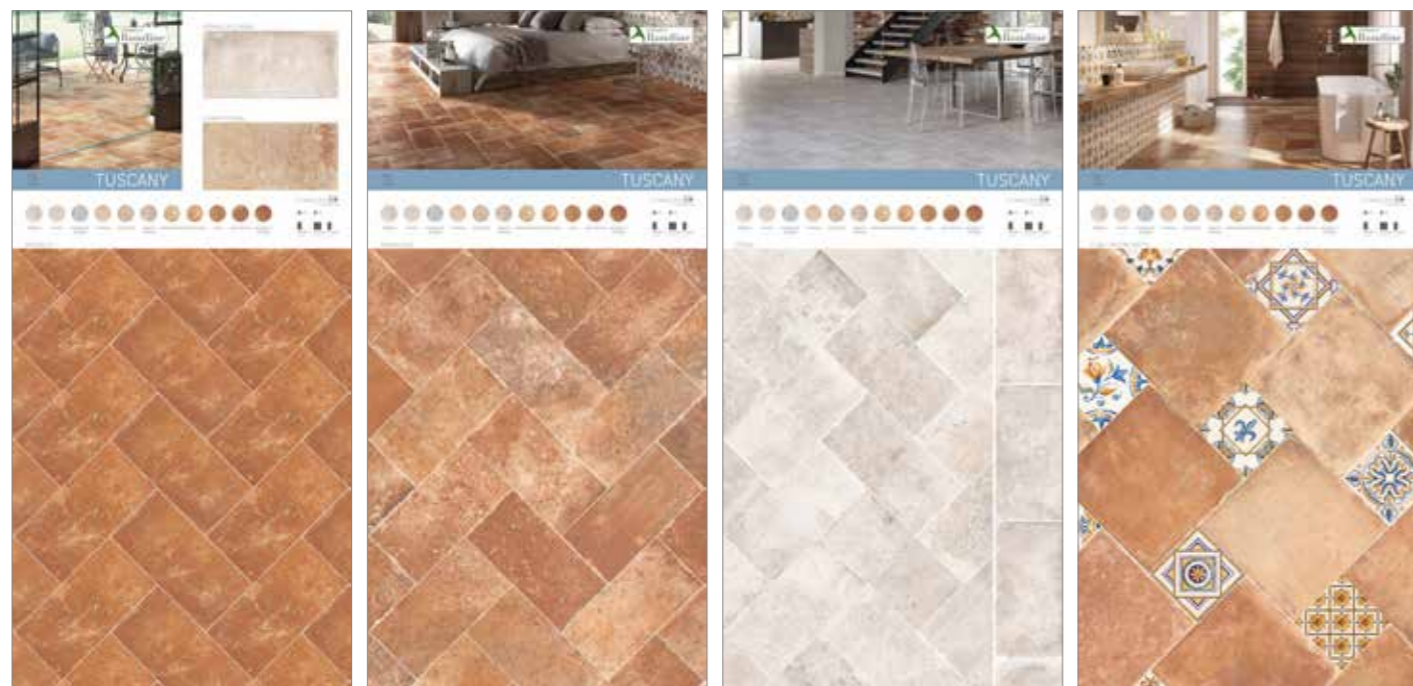

Greige 15x61

Ecrù 15x61

Ivory 15x61

Honey 15x61

Nut 15x61

TRIBECA

board communication

Riepilogativo
GTRB15 € 95,00
mm L 1005 x H 2005 x P 14

wall
TRIBECA - White 6x25

board communication

Brunello Strong
GTSC11 € 65,00
mm L 1005 x H 2005 x P 14

Montalcino
GTSC12 € 62,00
mm L 1005 x H 2005 x P 14

Pienza
GTSC08 € 65,00
mm L 1005 x H 2005 x P 14

Elba + Dec. Giotto
GTSC18 € 65,00
mm L 1005 x H 2005 x P 14