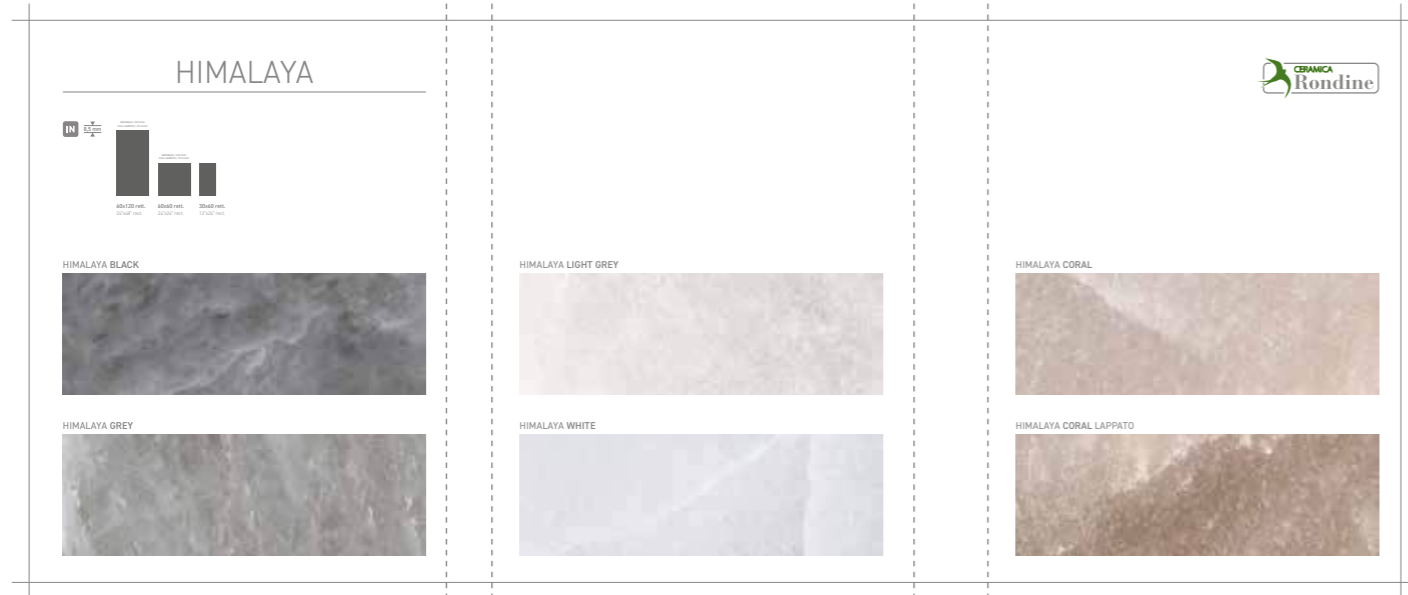

HIMALAYA

division9

Division9
GHML03 € 15,00