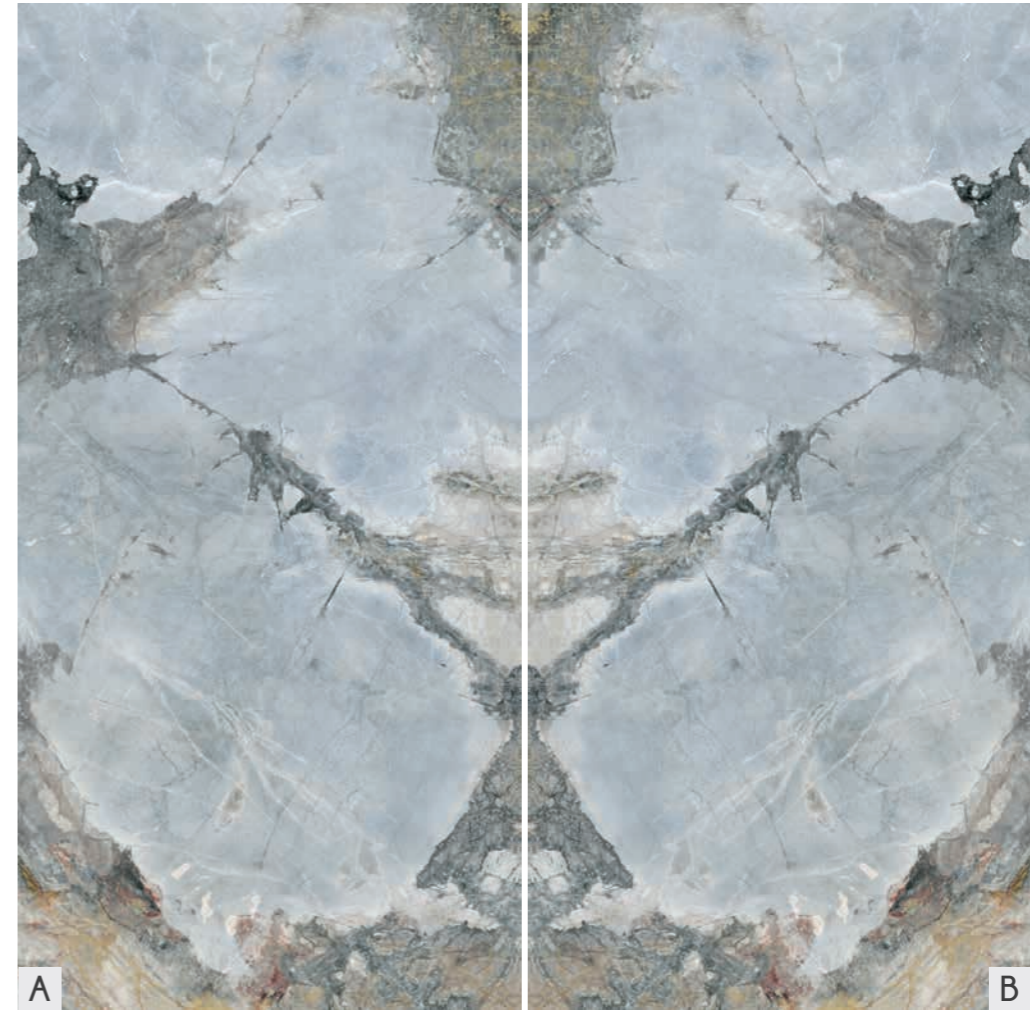

6 mm

naturale | natural
full lappato | polished

bookmatch

163x324
64"x127"

12 mm

16 60x120

GRAFICHE DIVERSE
DIFFERENT PATTERNS
DIFFÉRENTS MOTIFS
VERSCHIEDENE MUSTER

4 120x280

GRAFICHE DIVERSE
DIFFERENT PATTERNS
DIFFÉRENTS MOTIFS
VERSCHIEDENE MUSTER

2 163x324

GRAFICHE DIVERSE
DIFFERENT PATTERNS
DIFFÉRENTS MOTIFS
VERSCHIEDENE MUSTER

naturale | natural
full lappato | polished

proposte di layout bookmatch

60x120 rett.
24"x48" rect.

8,5 mm

naturale | natural
full lappato | polished