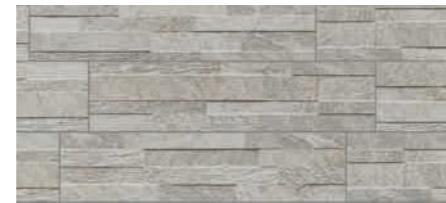

PROVENCE TIMELESS DOCKS

WHITE

BALTIC DARING PROVENCE

formati the sizes

■ M321

15x61  
6"x24"

J87438 Quarzi 3D Multicolor  
J87437 Quarzi 3D Grey  
J87439 Quarzi 3D White

● P186