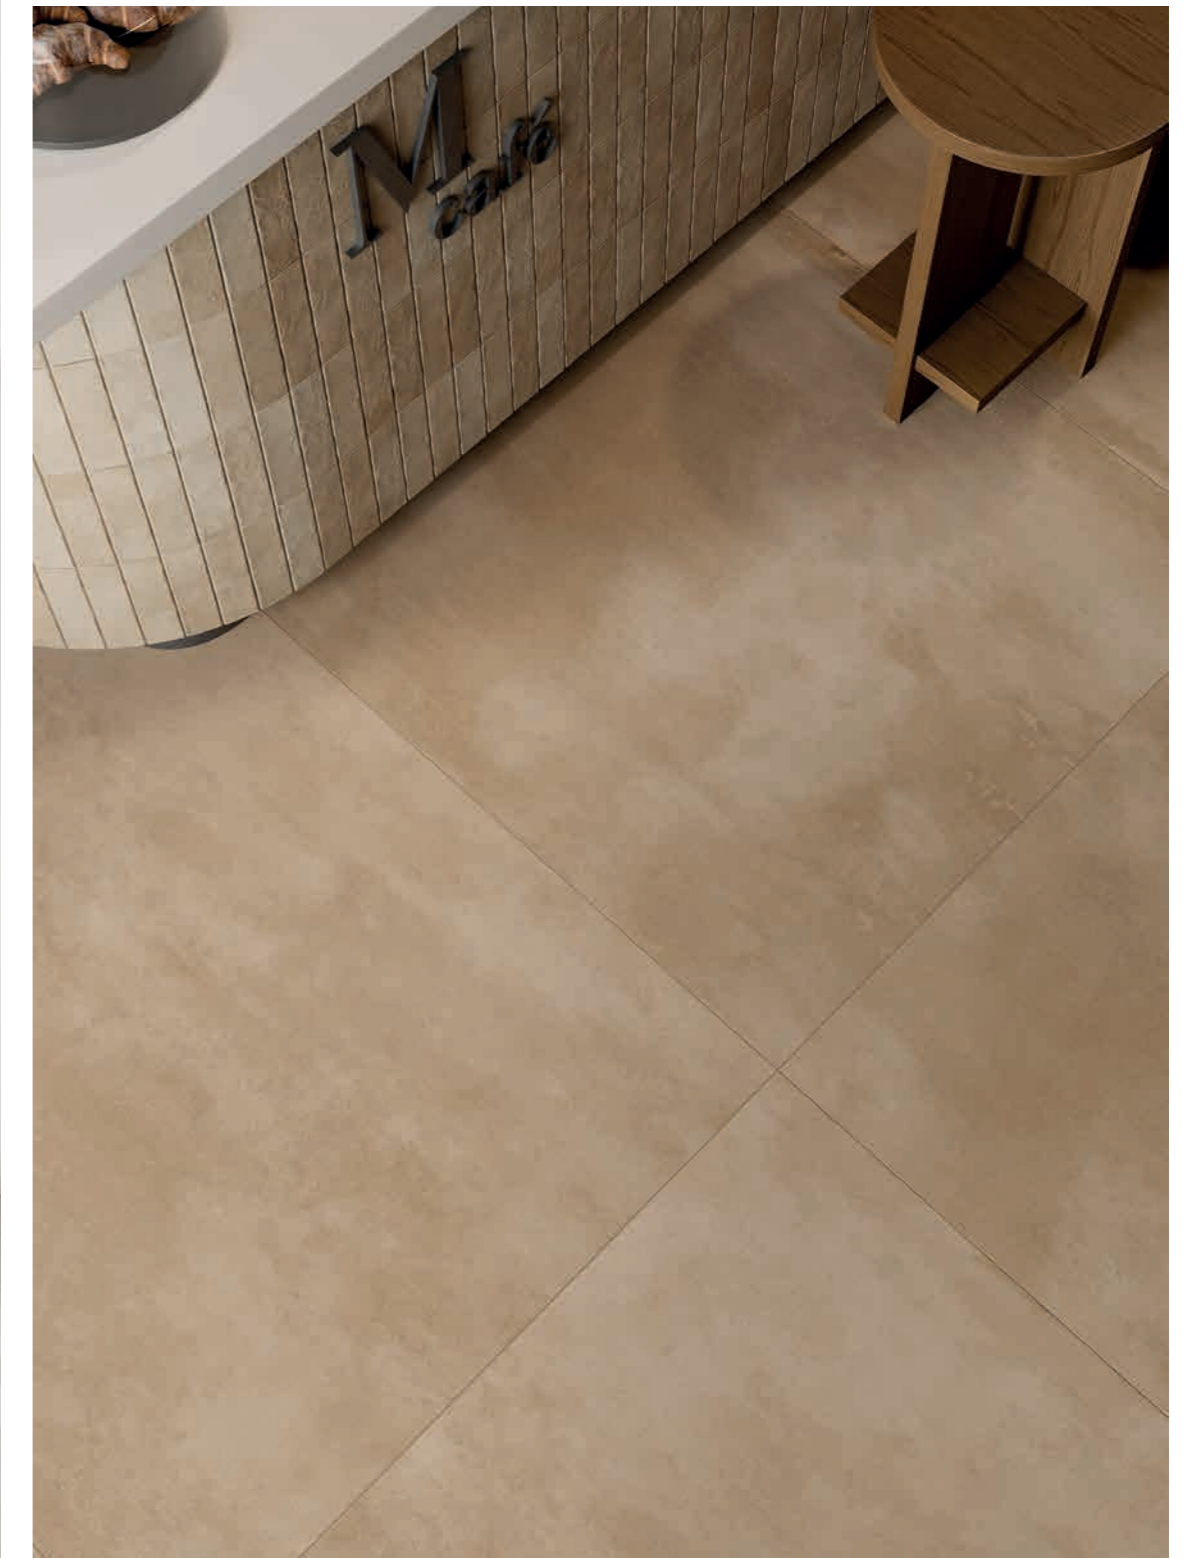

**30x60 rett.**  
 12"x24" rect.

wall  
Cannè - Ecrù 60x120

floor  
Cruda - Grigio 60x120

wall  
Cruda Brick - Beige 4,8x20

floor  
Cruda - Sabbia 100x100

ANTRACITE

GRIGIO

BIANCO