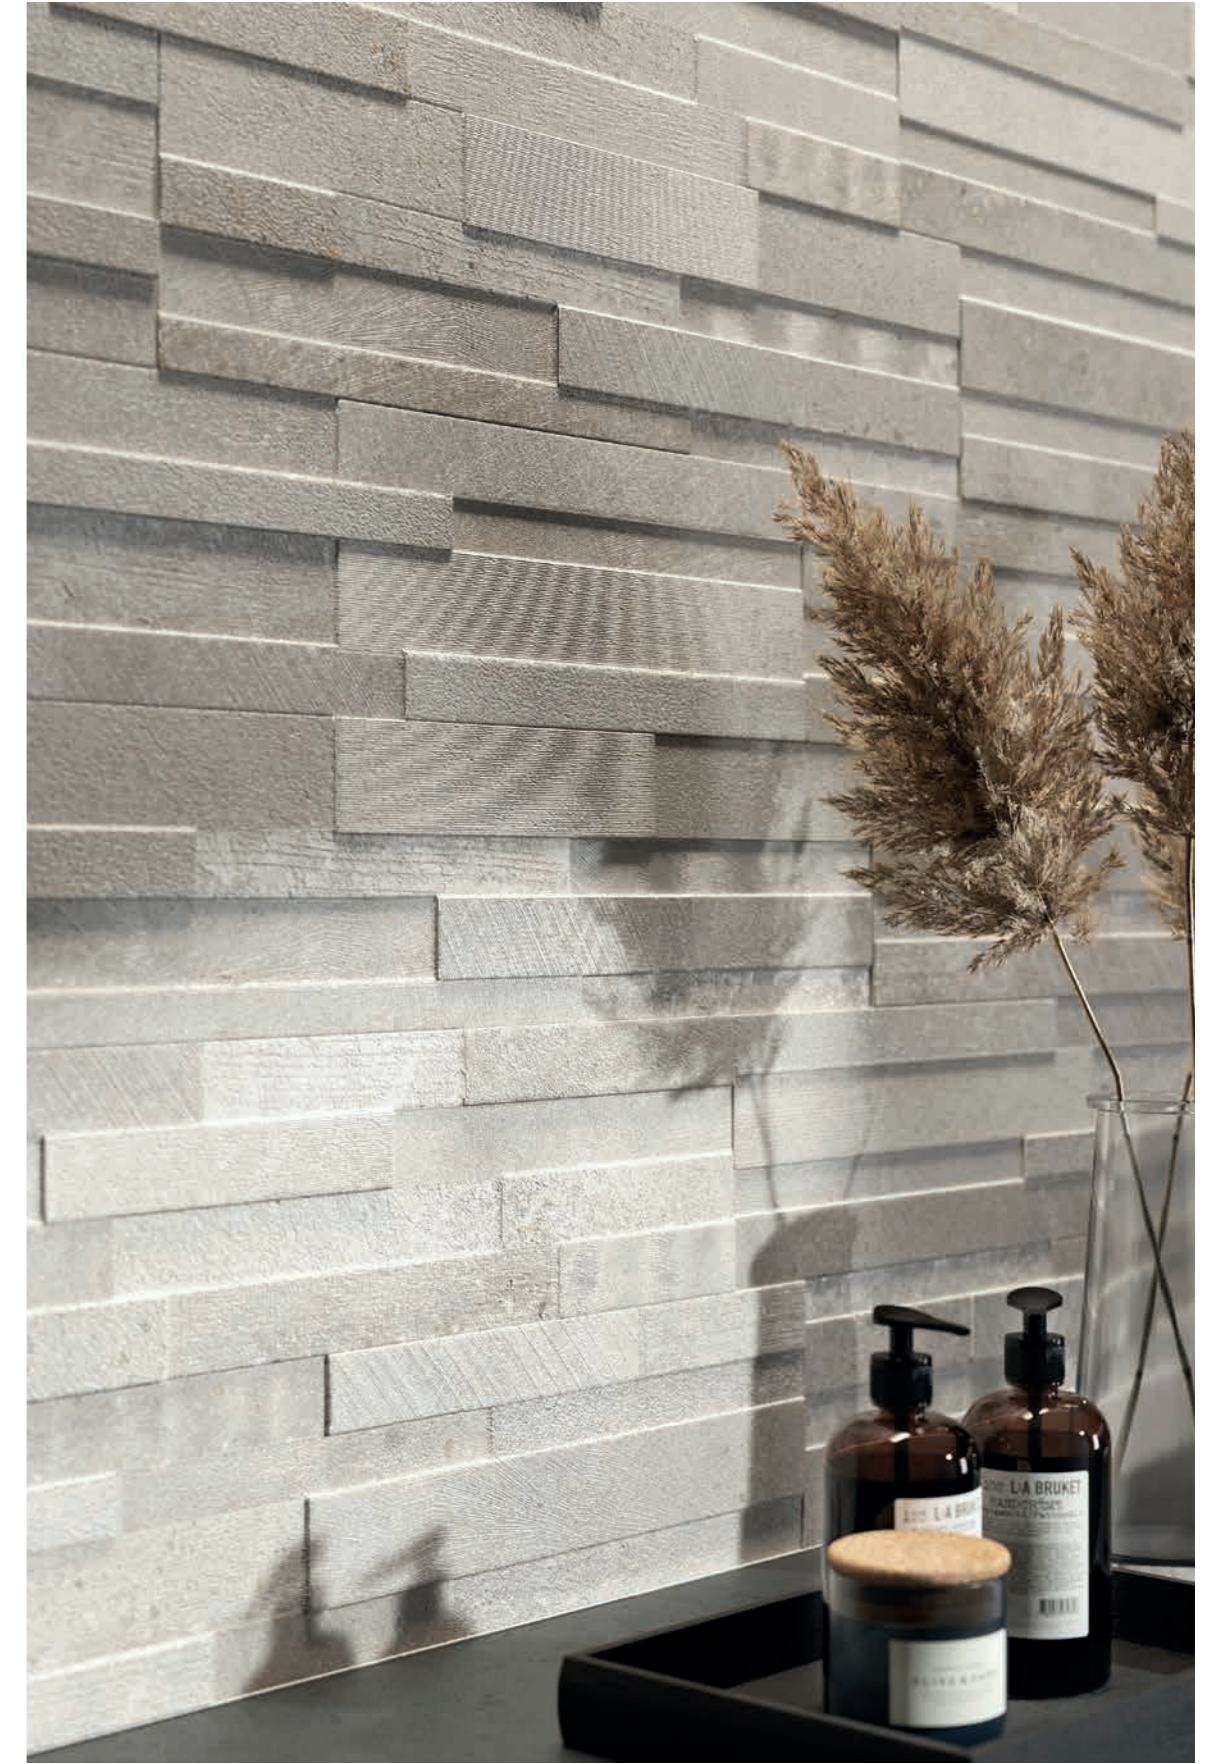

wall
Loft 3D - Dark 15x61

floor
Loft - Grey 100x100 h20

wall
Loft 3D - White 15x61