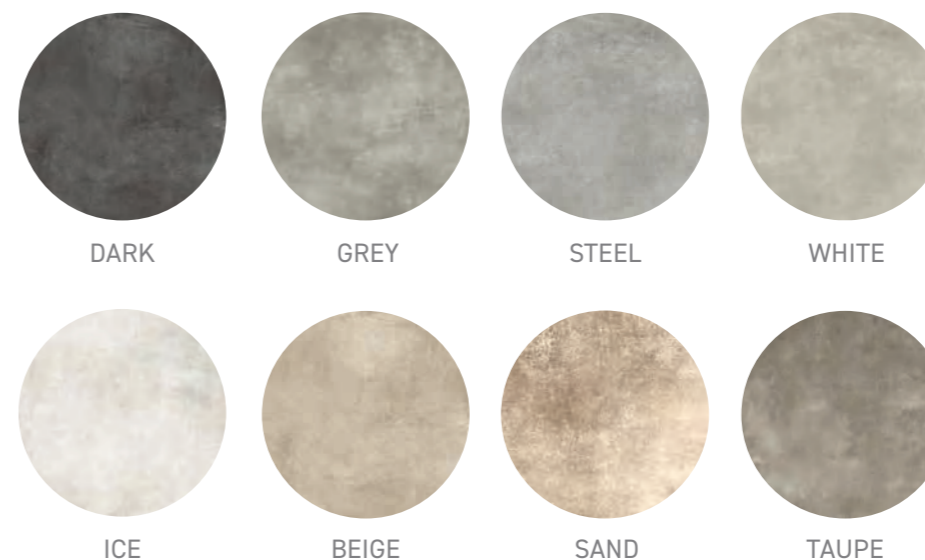

GRES PORCELLANATO A IMPASTO COLORATO
FULL BODY PORCELAIN STONEWARE
GRES CERAME A PATE COLOREE
DURCHGEFÄRBTES FEINSTEINZEUG

Coordinato con / Coordinated with:
VOLCANO
SEZ. LE LASTRE / PG. 49
VOLCANO 3D
SEZ. 3D / PG. 277

NEW COLORS
STEEL
ICE
SAND

OUT 20 mm **h20**

8,5 mm

IN 8,5 mm

ADVANCE
ANTIBACTERIAL & BIO-AIR PURIFYING