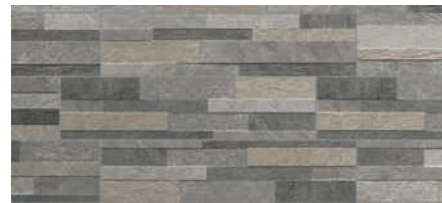

abbinamenti suggeriti suggested matchings

MULTICOLOR