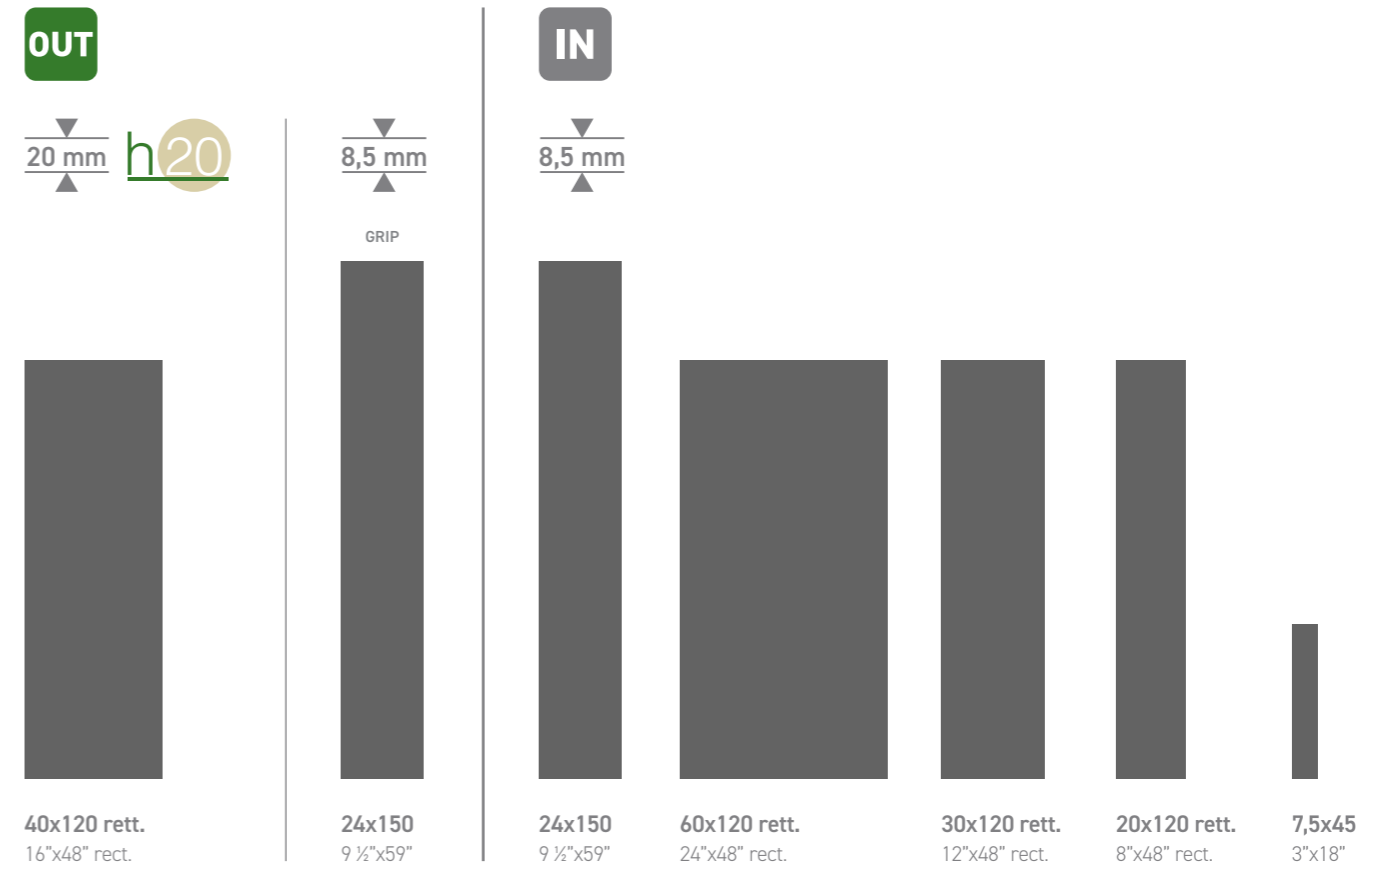

**ADVANCE**<sup>®</sup>  
ANTIBACTERIAL & BIO-AIR PURIFYING

wall  
Timeless - Ivory Tendina 24x150

floor  
Timeless - Ivory 30x120 + 20x120

floor  
Timeless - Ecrù 24x150

GREIGE

ECRÙ

IVORY

HONEY