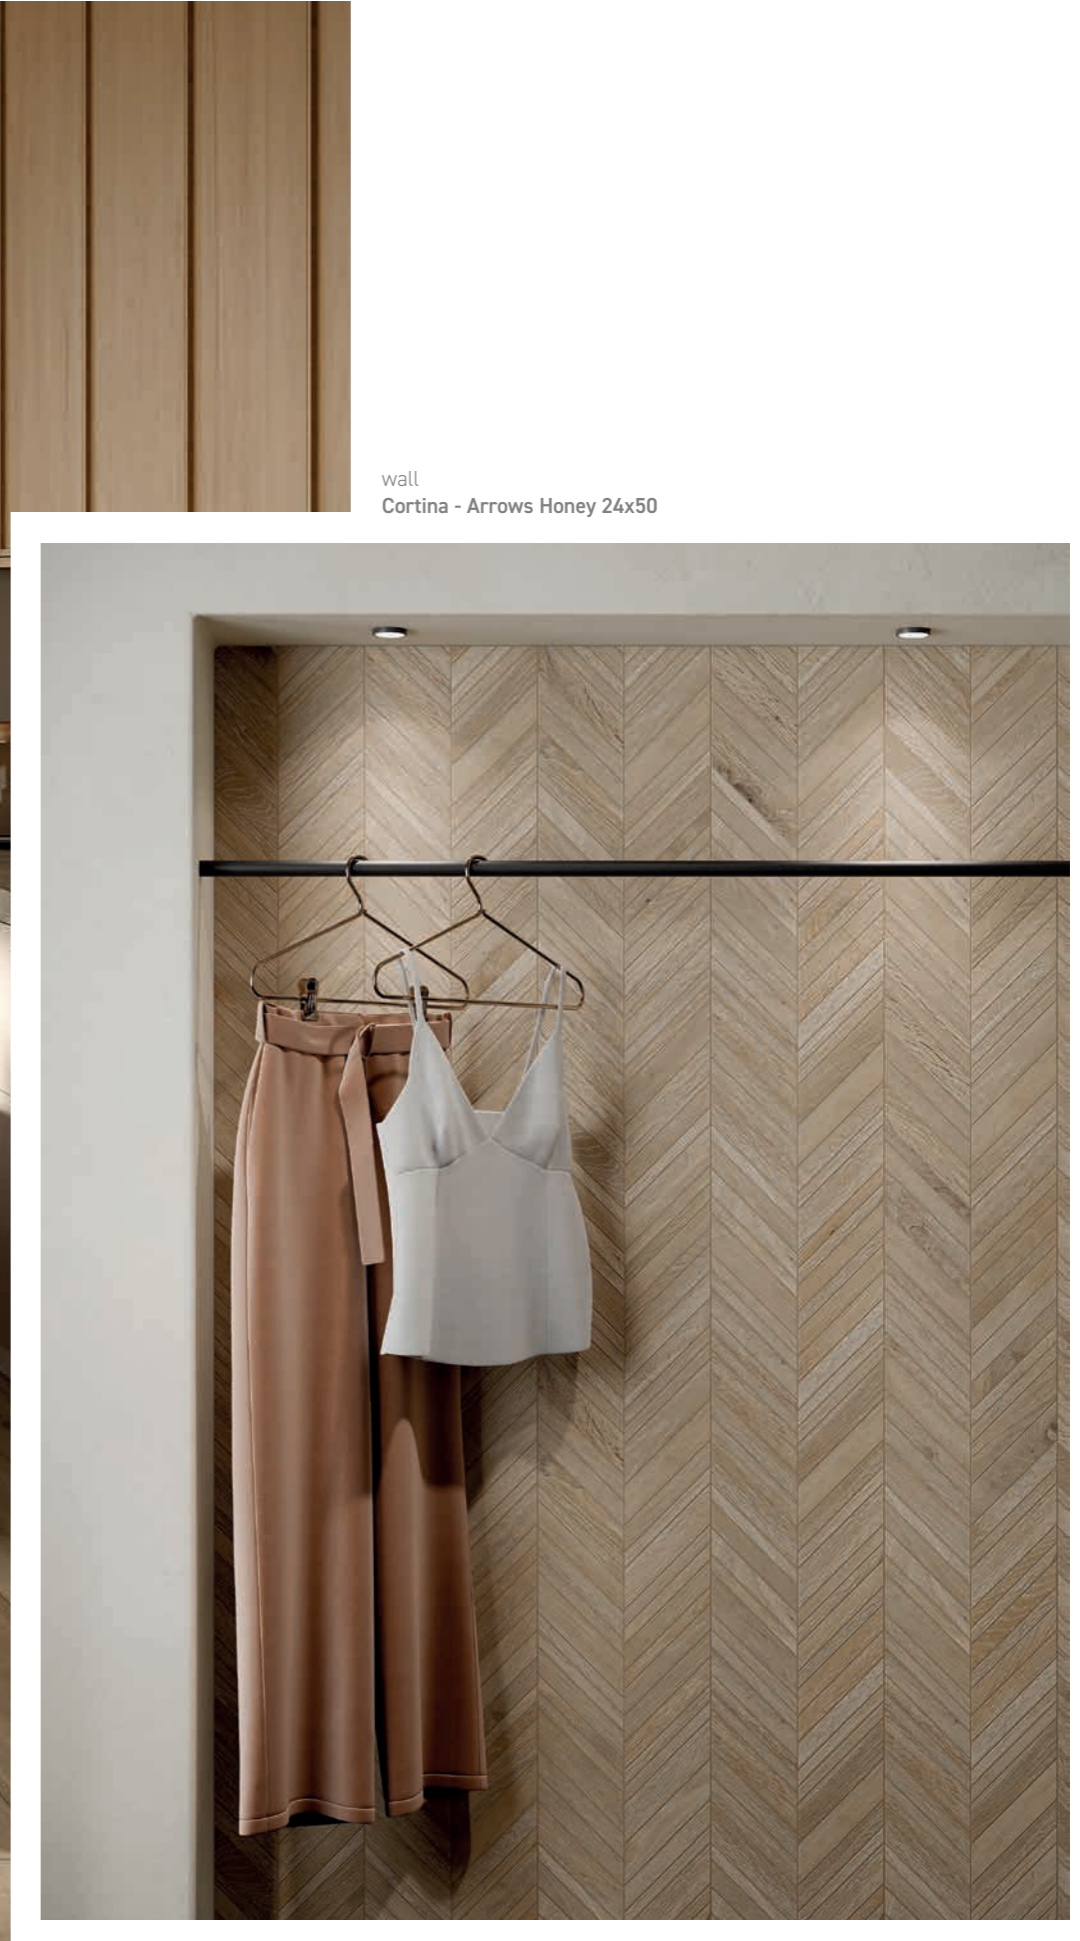

24x150  
9 1/2"x59"

23,4x148 rett.  
9 1/8"x58 1/2" rect.

24x120  
9 1/2"x48"

23,4x119,5 rett.  
9 1/8"x47" rect.

7,5x45  
3"x18"

top  
Canova - Oxford Grey 120x280

floor  
Cortina - Honey 24x150

wall  
Cortina - Arrows Honey 24x50