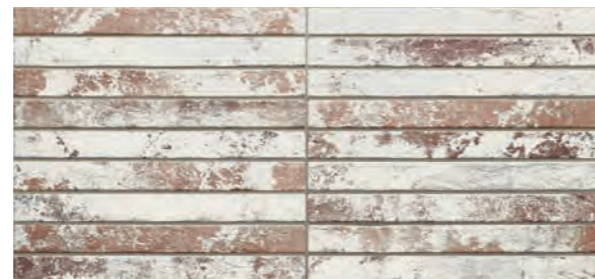

RED WHITE

- CORTINA

  COGNAC
- ANGERS

  GREY
- VOLCANO

  GREY