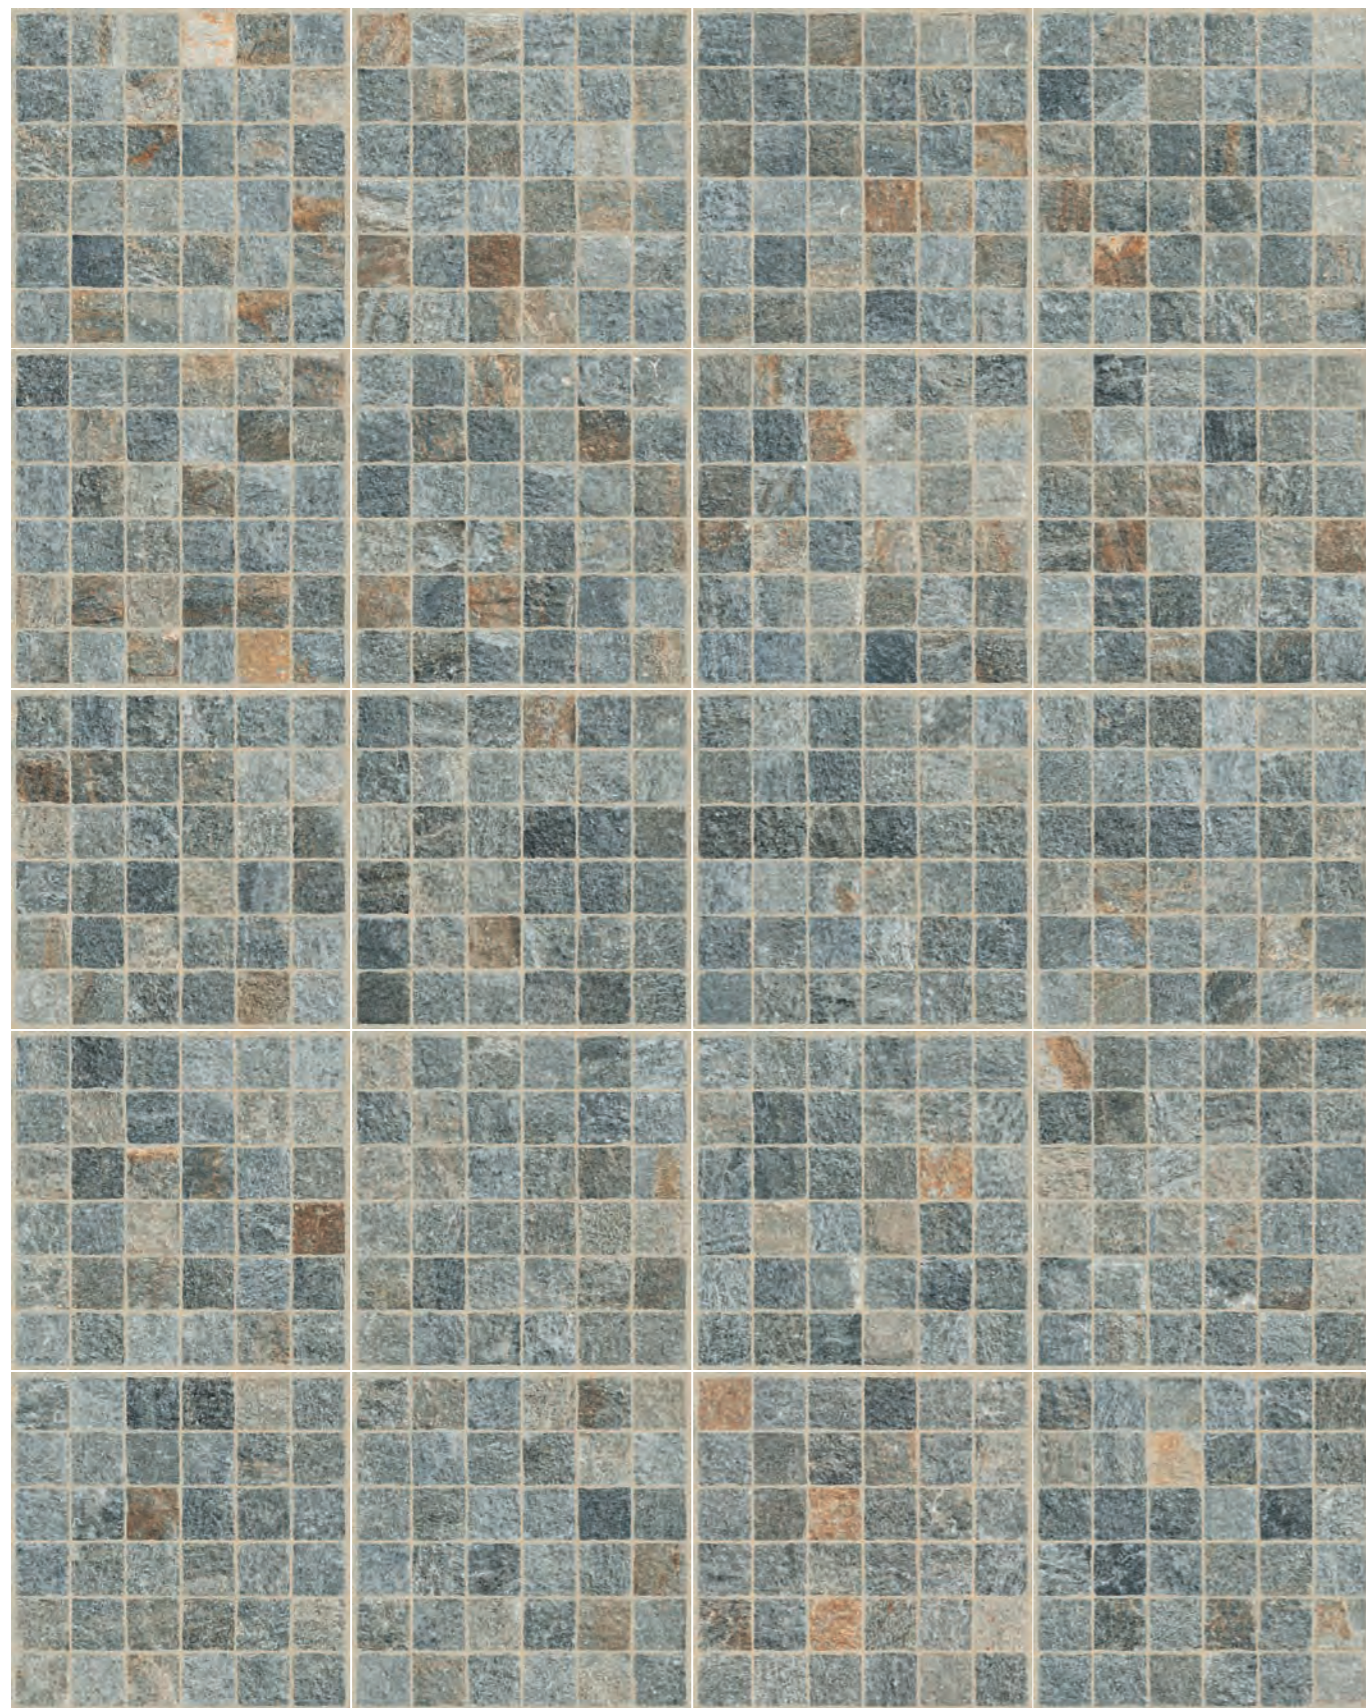

multicolor lineare sviluppo grafico 60x60 rett. (24"x24") rect.

h20

h20
60x60 rett.
(24"x24") rect.

h20 SP

Elemento a L Incollato
60x60x10 rett.
(24"x24"x4") rect.

BRUNO		
ARCO BIANCO	J88181	-
LINEARE	J88182	J88352
BEIGE		
ARCO BRUNO	J88385	-
LINEARE	J88386	J88416
MULTICOLOR		
ARCO BIANCO	J88168	-
LINEARE	J88169	J88356
GRIGIO		
ARCO BIANCO	J88394	-
LINEARE	J88395	J88422
SPESORE THICKNESS		
	20 mm	20 mm
KG/M²		
	43,19	-
PZ/BOX		
	2	1
M²/BOX		
	0,72	-
BOX/PALLET		
	32	-
M²/PALLET		
	23,04	-
KG/PALLET		
	995,2	-
CODICE PREZZO		
	■ M465	● P530

Contributo spese imballo € 20,00/pal (netto) - Packing charges € 20,00/pal (net)

720 TOZZETTI

GRAFICHE DIVERSE
DIFFERENT PATTERNS
DIFFÉRENTS MOTIFS
VERSCHIEDENE MUSTER

20 60x60

GRAFICHE DIVERSE
DIFFERENT PATTERNS
DIFFÉRENTS MOTIFS
VERSCHIEDENE MUSTER

<0,1%

A · HA · LA

OK

> 55 N/mm²

8

5

h20

> 150 N/mm²

R11
C
Dcof: >0,42
Pendulum:
Dry/Wet >36

V3