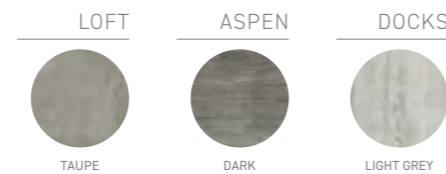

abbinamenti suggeriti suggested matchings

DARK

GREY

LIGHT GREY

WHITE

BEIGE

TAUPE

formati the sizes