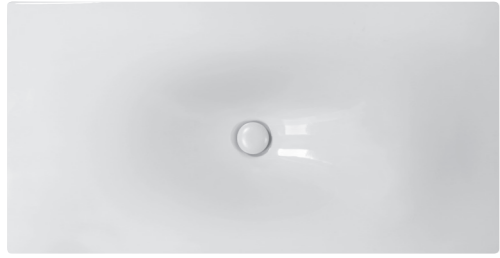

SHAPE

5470 01
SHAPE lavabo 102x52
SHAPE washbasin 102x52