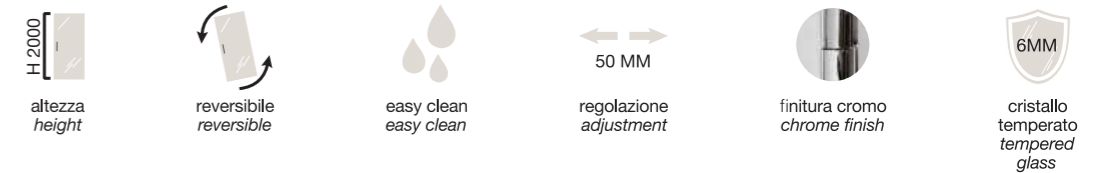

È POSSIBILE ORDINARE SU RICHIESTA LA GRIGLIA CEMENTO, AVORIO, BIANCO O NERO MATT AL COSTO DI € 20.00 NETTO.
THE CEMENT GREY, IVORY, WHITE OR MATTE BLACK DRAIN GRID CAN BE ORDERED ON REQUEST AT A COST OF 20.00 € NET.