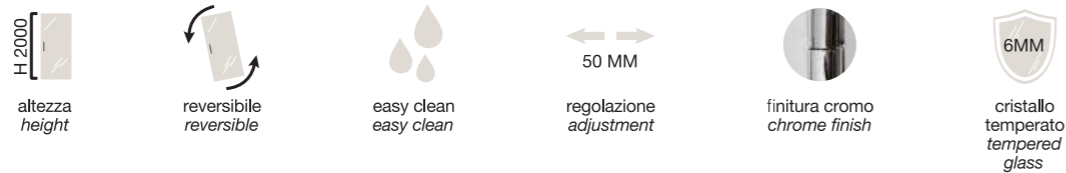

È POSSIBILE ORDINARE SU RICHIESTA LA GRIGLIA CEMENTO, AVORIO, BIANCO O NERO MATT AL COSTO DI € 20.00 NETTO.
THE CEMENT GREY, IVORY, WHITE OR MATTE BLACK DRAIN GRID CAN BE ORDERED ON REQUEST AT A COST OF 20.00 € NET.