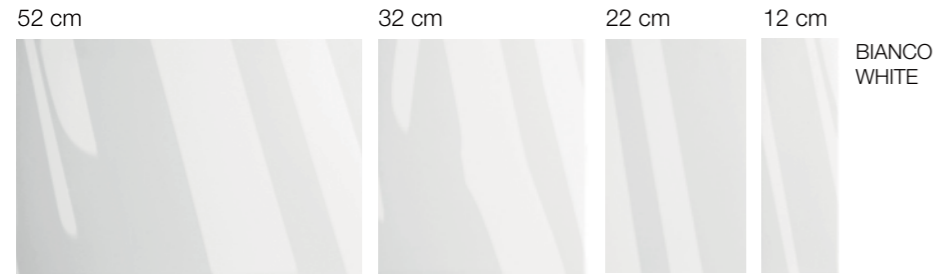

PIANI IN CERAMICA . CERAMIC COUNTERS