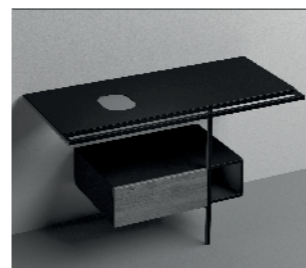

THELMA struttura in acciaio inox nero matt con piano in gres nero e cassetto nero matt con frontale in rovere h74.
Matt black stainless steel vanity unit with black gres worktop and matt black drawer with oak frontal panel (ht.74cm).

Art. 9323k3	cm 120	Kg. 41	€ 2.063,00
Art. 9323k5	cm 140	Kg. 49	€ 2.205,00