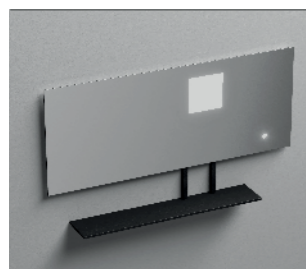

Specchio cm 110x61 con ripiano in acciaio inox nero matt, retro illuminazione led ed accensione touch.
110x61 cm matt black stainless steel LED backlit mirror with touch switch.

Art. 932831		Kg. 15	€ 754,00