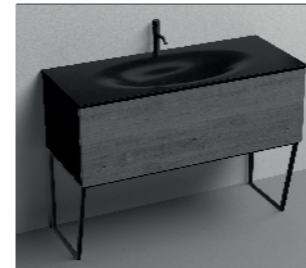

MOBILE a terra nero con frontale rovere e sifone salvaspazio per lavabo Shape 122 cm.
Black floor-standing vanity unit with oak frontal panel and space-saving bottle trap for 122 cm Shape washbasin.

Art. 9334K4		Kg. 39	€ 1.807,00