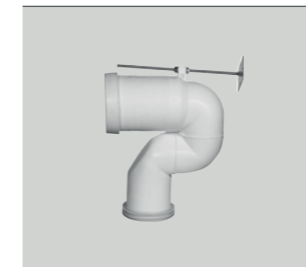

Curva tecnica VARIABILE per scarico suolo.
Waste pipe for floor outlet against regulations.

Art. 7619 01	Kg. 1	€ 28,00