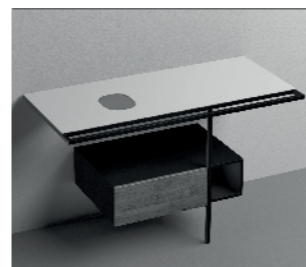

THELMA struttura in acciaio inox nero matt con piano in gres bianco e cassetto nero matt con frontale in rovere h74.
Matt black stainless steel vanity unit with white gres worktop and matt black drawer with oak frontal panel (ht.74cm).

Art. 9323k4	cm 120	Kg. 41	€ 2.063,00
Art. 9323k6	cm 140	Kg. 49	€ 2.205,00