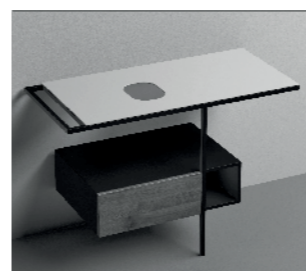

Art. 9323k1		Kg. 38	€ 1.997,00
-------------	--	--------	------------

THELMA struttura cm 108 in acciaio inox nero matt con piano in gres bianco e cassetto nero matt con frontale in rovere h74.
108 cm matt black stainless steel vanity unit with white gres worktop and matt black drawer with oak frontal panel (ht.74cm).