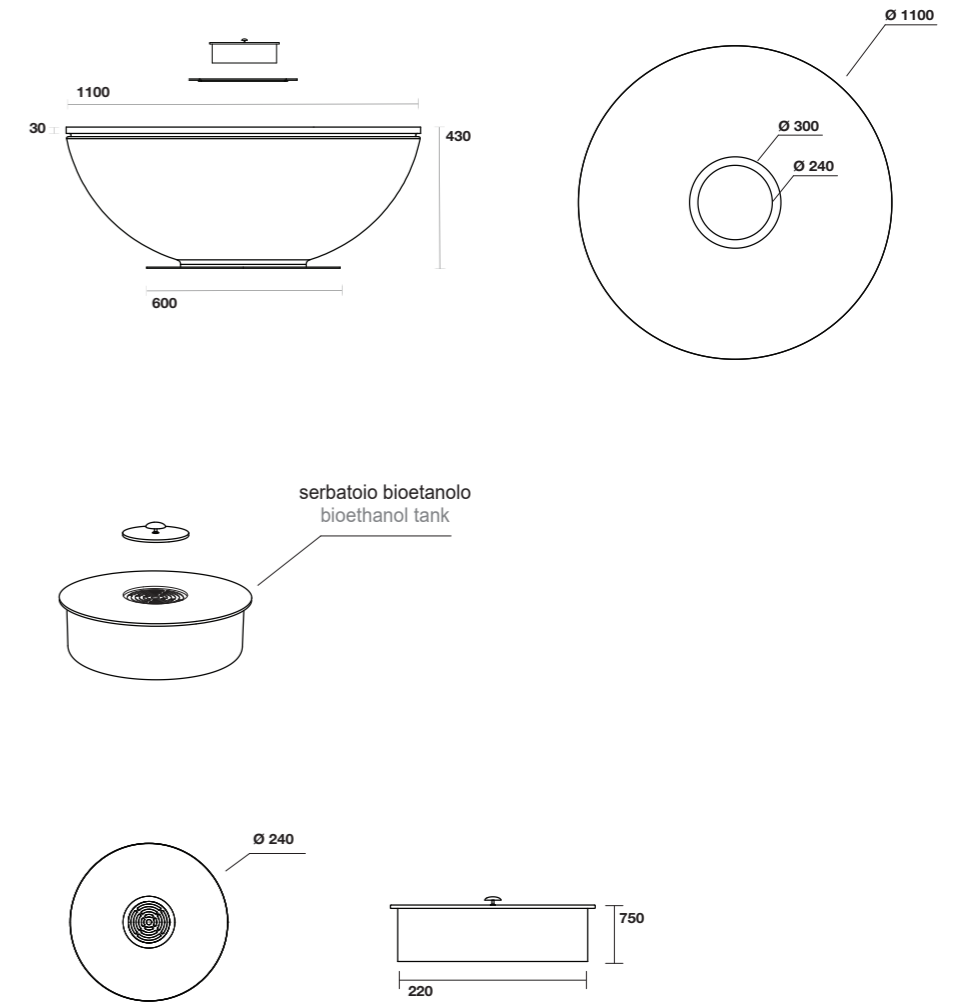

CARATTERISTICHE TECNICHE / TECHNICAL SPECIFICATIONS

4763 MAMMUT

Tavolo in ceramica con ripiano superiore in marmo, base in acciaio e stufa bioetanolo

Stufa bioetanolo peso 5,00 Kg
Potenza termica 2kw/h Capacità serbatoio 1,8L Autonomia fuoco 9h/10h Acciaio INOX

Ceramic table with a steel base, an upper shelf in marble and a stove kit for heating

bio-stove kit
Weight 5,00 kg
Heat power 2Kw/h Tank capacity 1,8L
Fire autonomy 9h/10h Stainless steel