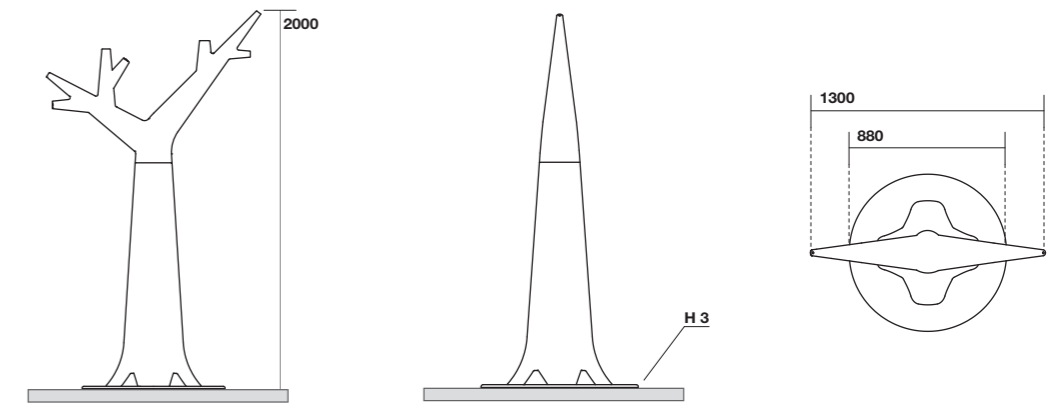

4760 ALBERO
Sorgente luminosa / light source

Scultura in ceramica con base in acciaio, disponibile come punto luce con LED posizionati alle estremità dei rami
Peso 90 kg

Ceramic sculpture with steel base, available as light point with LEDs placed at the ends of the branches
Weight 90 kg

CARATTERISTICHE TECNICHE / TECHNICAL SPECIFICATIONS

Battery
Technology: lithium ion
Nominal Voltage out: 12 V DC
Capacity: 20000 mAh
Max recharge voltage: 12.6 V DC
Max recharge current: 5 A

LED light
Input voltage: 12 V DC
Color temperature: CW
(Cool White) Beam angle: 120°
Shell color: Silver

Alimentazione con batteria ricaricabile e telecomando per accensione e spegnimento luci

Power supply with rechargeable battery and remote control for turning light on and off

FINITURE / FINISHES

ART.	FINITURE / FINISHES	PREZZI / PRICES €
4760K7	BIANCO	6.000,00
4760K8	ARANCIO	7.250,00
4760K9	VERDE	7.250,00
4760K10	GIALLO	7.250,00
4760K11	ORO	9.975,00
4760K12	PLATINO	9.975,00

- PERSONALIZZAZIONI SU RICHIESTA
- CUSTOMISED FINISHINGS ON DEMAND