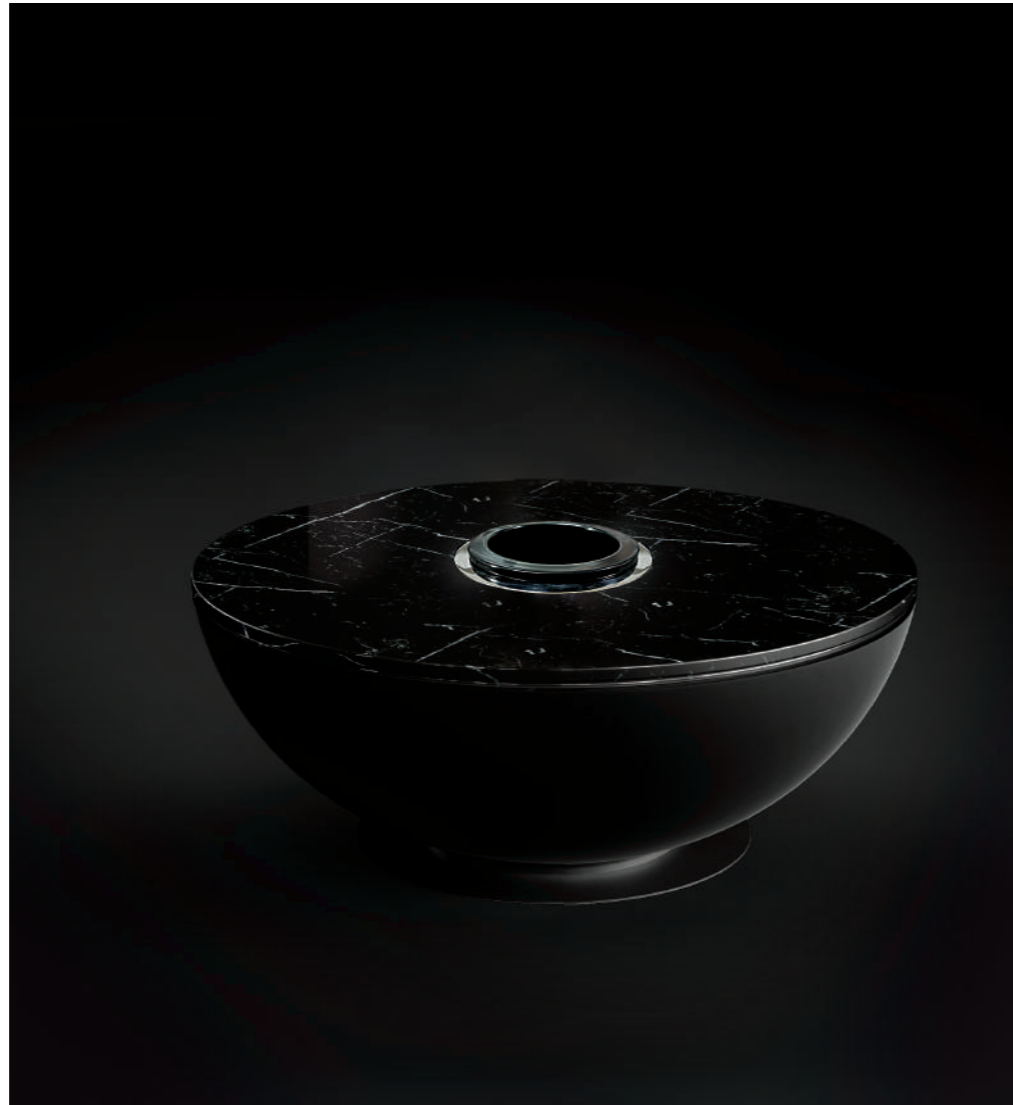

MAMMUT

Tavolo composto da un corpo in ceramica con base in acciaio e ripiano superiore in marmo pregiato.

Peso totale 125 kg

Table composed of a ceramic body with a steel base and an upper shelf in valuable marble.
Global weight 125 kg