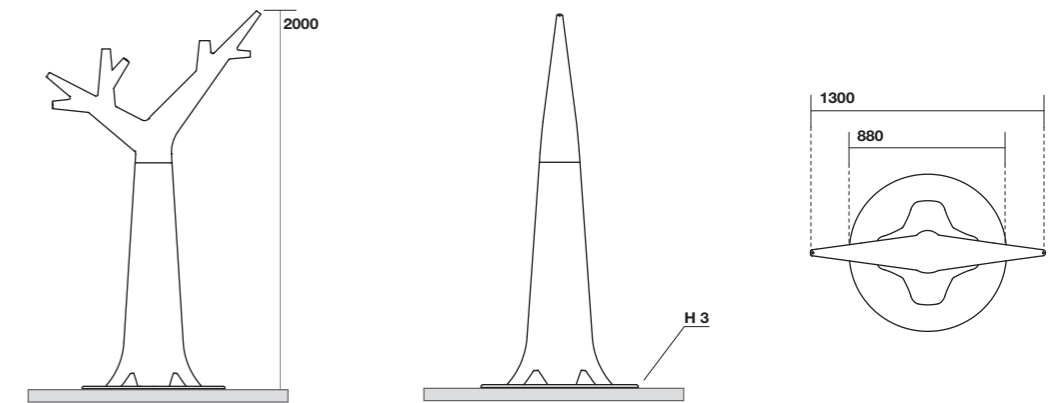

Ceramic sculpture with steel base, available as light point with LEDs placed at the ends of the branches
Weight 90 kg

CARATTERISTICHE TECNICHE / TECHNICAL SPECIFICATIONS

Battery
Technology: lithium ion
Nominal Voltage out: 12 V DC
Capacity: 20000 mAh
Max recharge voltage: 12.6 V DC
Max recharge current: 5 A

- PERSONALIZZAZIONI SU RICHIESTA
- CUSTOMISED FINISHINGS ON DEMAND

4760 ALBERO

Scultura in ceramica con base in acciaio
Peso 90 kg

Ceramic sculpture with steel base
Weight 90 kg

CARATTERISTICHE TECNICHE / TECHNICAL SPECIFICATIONS