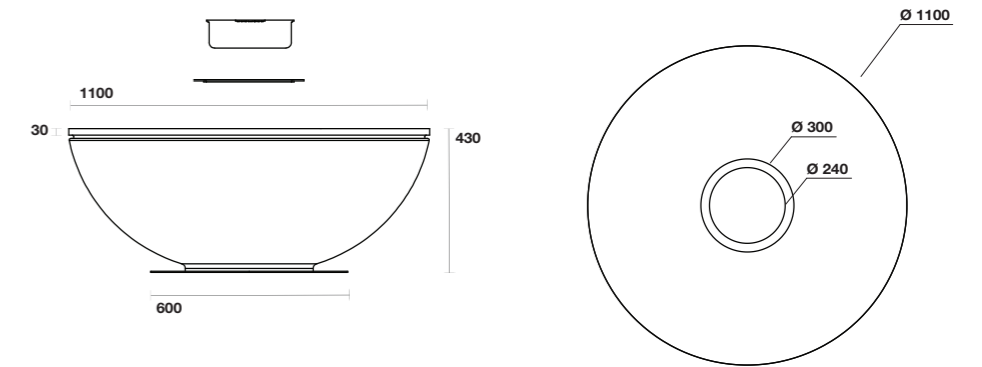

CARATTERISTICHE TECNICHE / TECHNICAL SPECIFICATIONS

4763 MAMMUT

tavolo in ceramica
con ripiano superiore in marmo, base
in acciaio e vaso in ceramica

Ceramic table with a steel base, an
upper shelf in marble and ceramic vase

FINITURE CERAMICA
CERAMIC FINISHINGS