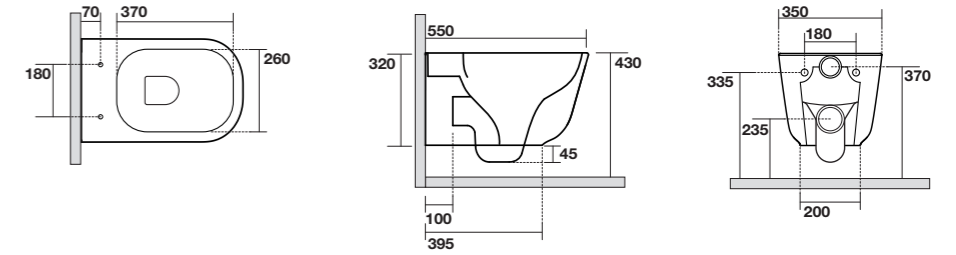

CARATTERISTICHE TECNICHE / TECHNICAL SPECIFICATIONS

5114 (BC-NM-VA-GS-SL)
Tribeca vaso sospeso NORIM
completo di fissaggio WB9N
Peso 25,00 Kg

5114 (BC-NM-VA-GS-SL)
Tribeca wall hung NORIM toilet
w/WB9N fixing screws included
Weight 25,00 kg

5125 (BC-NM-VA-GS-SL)
Tribeca bidet sospeso monoforo
completo
di fissaggio WB9N
Peso 21,00 Kg