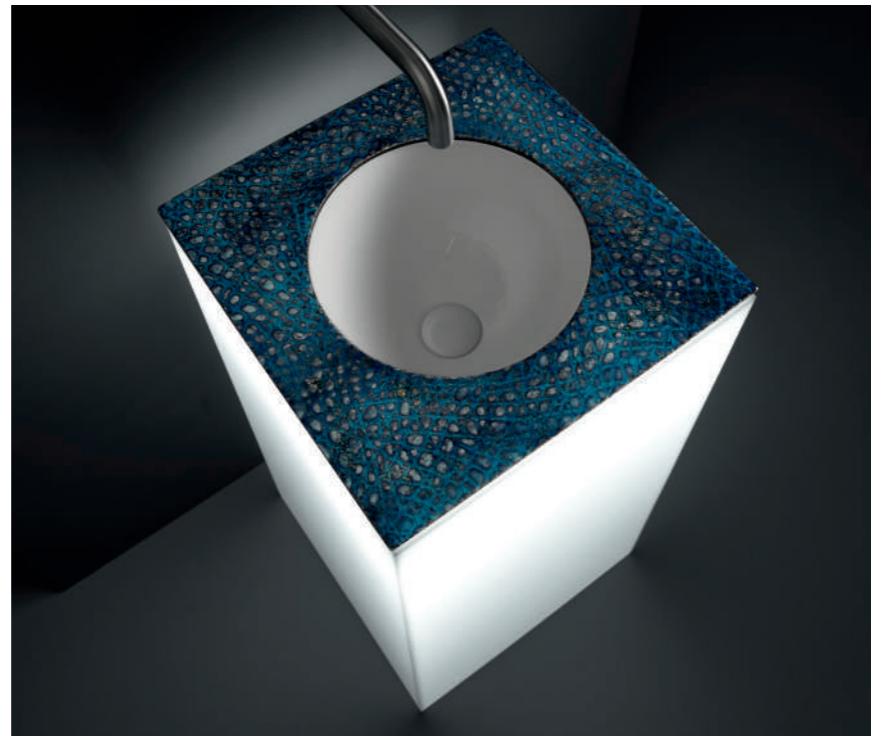

Lavabo 1960
1960 Washbasin

757613 Supporto freestanding
in plexiglass quadro
bianco opale scarico a parete
con illuminazione LED.

757613 Floorstanding square
opal white plexiglass framework
with LED lights and wall connection.

Lavabo 1960
Washbasin

7581K1 Supporto freestanding
in plexiglass quadro
bianco opale scarico a terra
con illuminazione LED e sifone.

7581K1 Floorstanding square opal white
plexiglass framework with LED lights,
siphon and flexible pipe for floor connection.