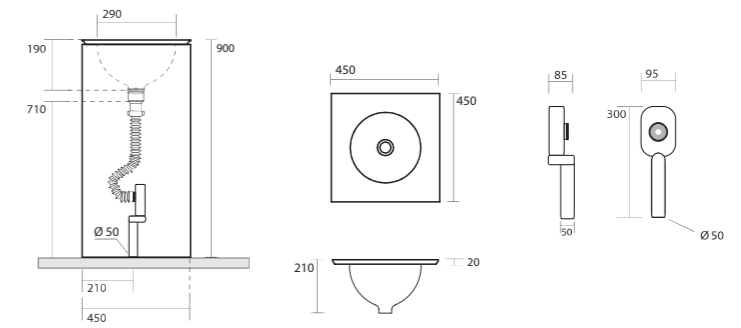

2.772,00

FINITURE PIANO SUPERIORE LAVABO / COLOURED FINISHES FOR TOP

PIANO SUPERIORE COMPRESIVO DI LAVABO BIANCO LUCIDO /
WHITE BOWL-SHAPED WASHBASIN WITH COLOURED TOP

ART.	FINITURE / FINISHES	PREZZI / PRICES €
4750K01	Quadrato / Square ORO SU BLU	1.300,00
4750K02	Quadrato / Square ORO SUVERDE CHIARO	1.300,00
4750K03	Quadrato / Square CELESTE	800,00
4750K04	Quadrato / Square PLATINO SU ROSSO	1.300,00
4750K05	Quadrato / Square AZZURRO SFUMATO	800,00
4750K06	Quadrato / Square GALASSIA AZZURRA	825,00
4750K07	Quadrato / Square GALASSIA VERDE	825,00
4750K08	Quadrato / Square RILIEVO COCCO AZZURRO	800,00
4750K09	Quadrato / Square RILIEVO COCCO GIALLO	800,00
4750K10	Quadrato / Square RILIEVO COCCO METALLO	765,00
4750K11	Quadrato / Square RILIEVO COCCOVERDE	800,00
4750K12	Quadrato / Square RILIEVO COCCO MARRONE	765,00