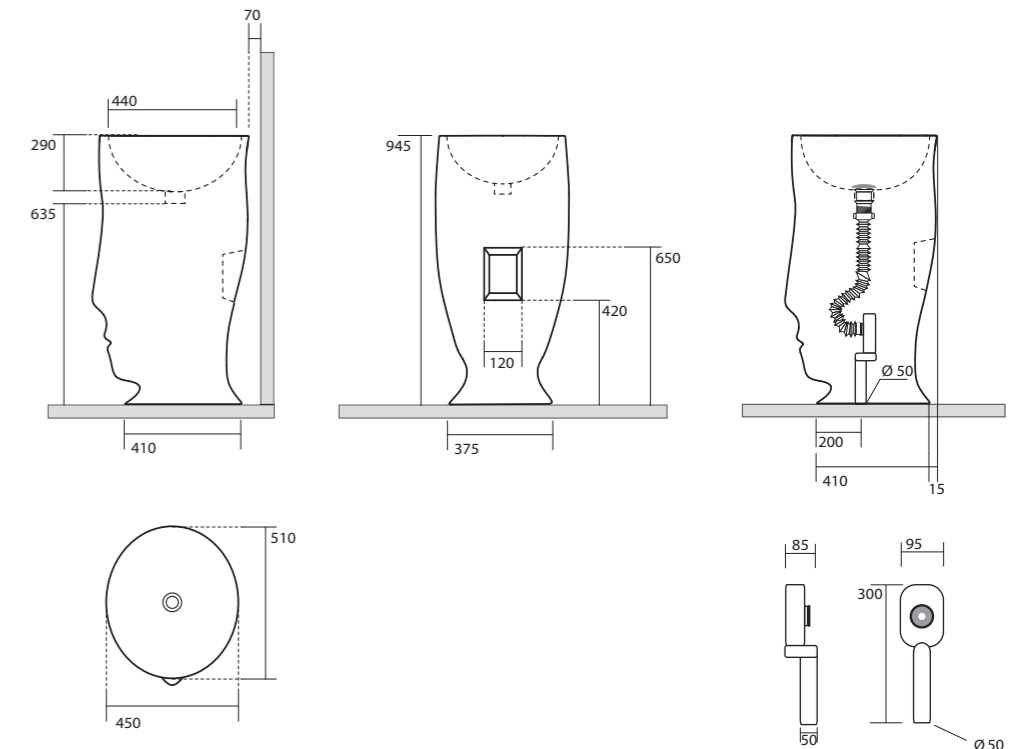

CARATTERISTICHE TECNICHE / TECHNICAL SPECIFICATIONS

MOLOCO

Lavabo freestanding
scarico a parete o pavimento
Peso 43 kg

Floorstanding washbasin
with wall or floor connection
Weight 43 kg