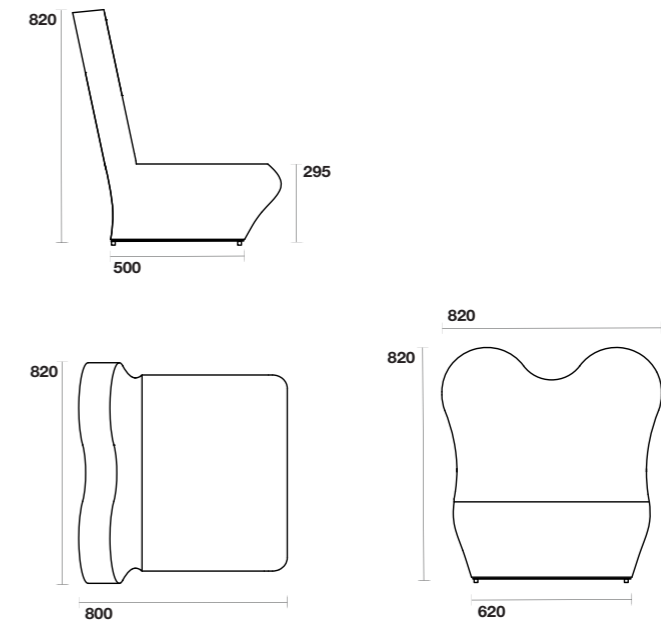

FINITURE / FINISHES

- •PERSONALIZZAZIONI SU RICHIESTA (CERAMICA/IMBOTTITI)
- •CUSTOMISED FINISHINGS ON DEMAND (CERAMIC/UPHOLSTERED)

ART.	FINITURE CERAMICA / CERAMIC FINISHINGS	SEDUTA + IMBOTTITURA / SEAT + UPHOLSTERY	PREZZI / PRICES €
4762K1	BIANCO		4.500,00

- •VARIANTE COLORE SEDUTA IN CERAMICA ARANCIO, GIALLO, VERDE 880,00
- CERAMIC SEAT COLOR VARIANT ORANGE, YELLOW, GREEN 880,00