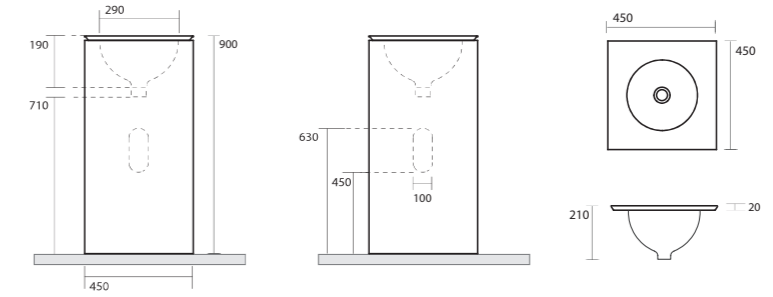

CARATTERISTICHE TECNICHE / TECHNICAL SPECIFICATIONS

757613

Supporto freestanding
in plexiglass quadro
bianco opale scarico a parete
con illuminazione LED.

Floorstanding square opal white
plexiglass framework with LED
lights and wall connection.