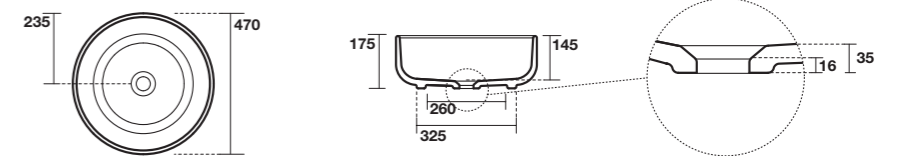

4302 (BC-NM-VA-GS-SL) C2
Round counter top washbasin
Weight 15,00 kg

PRODOTTI DISPONIBILI SU RICHIESTA / PRODUCTS AVAILABLE ON DEMAND
PREZZI NETTI NON SOGGETTI A SCONTISTICA / NET PRICES NOT SUBJECT TO DISCOUNTS

ART.	FINITURE / FINISHES	PREZZI / PRICES €
5125NM	WALL HUNG BIDET NERO MARQUINIA	4.900,00
5114NM	WALL HUNG WC NERO MARQUINIA	4.900,00
5343NM	OVAL WASHBASIN NERO MARQUINIA	4.900,00
4302NM	ROUND WASHBASIN NERO MARQUINIA	4.900,00

ART.	FINITURE / FINISHES	PREZZI / PRICES €
923304	WASTE SET CLICK-CLACK GLOSSY BLACK	76,00
519104	TOILET SEAT SOFT CLOSE GLOSSY BLACK	276,00