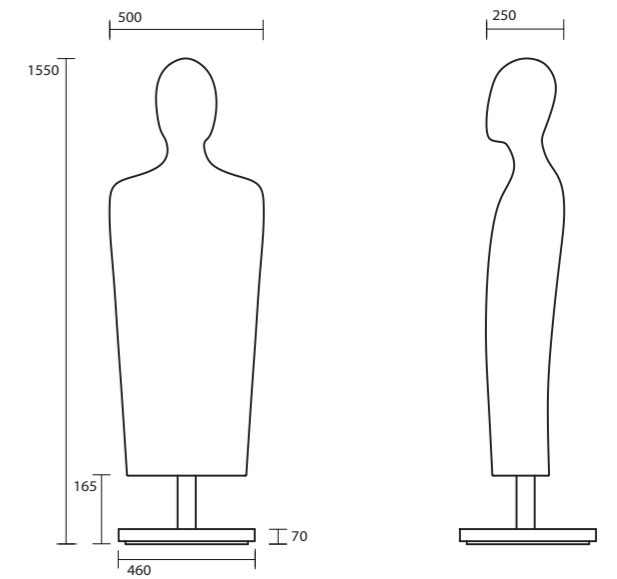

ADAM

Scultura
Peso 51 kg

Sculpture
Weight 51 kg

CARATTERISTICHE TECNICHE / TECHNICAL SPECIFICATIONS

ADAM

Scultura
Peso 51 kg

Sculpture
Weight 51 kg

FINITURE / FINISHES