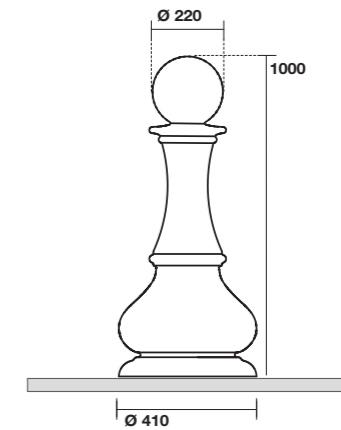

PEDONE

Scultura
Peso 26 kg

Sculpture
Weight 26 kg

CARATTERISTICHE TECNICHE / TECHNICAL SPECIFICATIONS

4712 PEDONE

Scultura
Peso 26 kg

Sculpture
Weight 26 kg

FINITURE / FINISHES