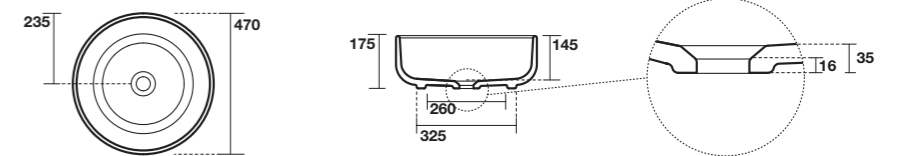

4302 (BC-NM-VA-GS-SL) C2
Round counter top washbasin
Weight 15,00 kg

PRODOTTI DISPONIBILI SU RICHIESTA / PRODUCTS AVAILABLE ON DEMAND
PREZZI NETTI NON SOGGETTI A SCONTISTICA / NET PRICES NOT SUBJECT TO DISCOUNTS

ART.	FINITURE / FINISHES	PREZZI / PRICES €
5125BC	WALL HUNG BIDET BIANCO CARRARA	4.900,00
5114BC	WALL HUNG WC BIANCO CARRARA	4.900,00
5343BC	OVAL WASHBASIN BIANCO CARRARA	4.900,00
4302BC	ROUND WASHBASIN BIANCO CARRARA	4.900,00

ART.	FINITURE / FINISHES	PREZZI / PRICES €
923301	WASTE SET CLICK-CLACK GLOSSY WHITE	76,00
519101	TOILET SEAT SOFT CLOSE GLOSSY WHITE	276,00