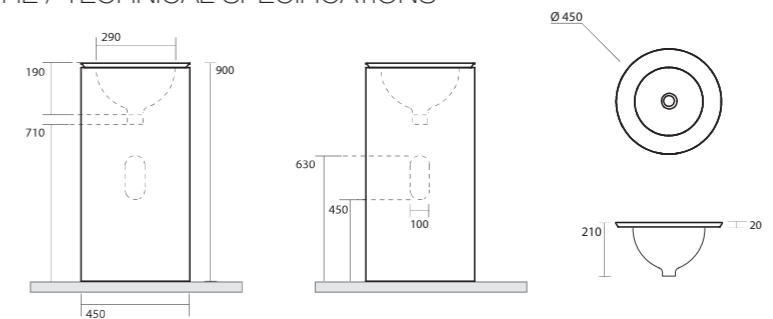

CARATTERISTICHE TECNICHE / TECHNICAL SPECIFICATIONS

757612

Supporto freestanding
in plexiglass tondo
bianco opale scarico
a parete con illuminazione LED.

Floorstanding round opal white
plexiglass framework with LED
lights and wall connection.