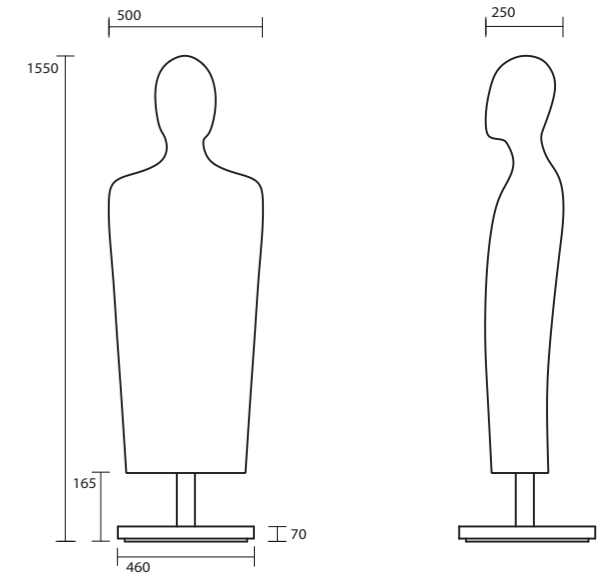

ADAM

Scultura termoventilatore
e purificatore aria
Peso 58 kg

Adam fan heater and air purifier
Weight 58 kg

CARATTERISTICHE TECNICHE / TECHNICAL SPECIFICATIONS

CARATTERISTICHE TECNICHE

Tensione di alimentazione: 230V (ac).
Corrente massima: 4A.
Flusso aria: 100 m3/h.
Lampada germicida UV-C 9W Philips, vita utile 9000 ore con decadimento delle prestazioni del 20%.
Potenza di riscaldamento: 750W con regolazione della potenza in due steps, 350W+350W.
Presenza di due capsule termiche di protezione con temperatura massima 55°C.
Comando manuale e wireless interfacciabile con Alexa, Google Home, Siri.
Tramite l'App "Smart Life" sarà possibile configurare* le tre accensioni: ventilazione con lampada germicida, primo riscaldatore 350W, secondo riscaldatore 350W.

*Le istruzioni per la configurazione delle tre accensioni sono fornite insieme al kit di acquisto di Adam.

ADAM – TECHNICAL SPECIFICATIONS

Supply Voltage: 230 V (ac).
Maximum electrical current: 4A
Air flow: 100 m3/h.
UV-C 9W Philips, germicidal lamp, service life 9000 hours with possible 20% drop in performance.
Heating power: 750W with power adjustment in 2 steps, 350W+350W.
Two thermal protection capsules with maximum temperature of 55°C.
Manual or wireless control that can be interfaced with Alexa, Google Home, Siri.
With the "Smart Life" App it is possible to activate the air ventilation with germicidal lamp, the first 350W heater and the additional 350W heater.

*Instructions to set up the 3 modes are provided with the Adam purchase kit.

FINITURE / FINISHES

- PERSONALIZZAZIONI SU RICHIESTA
- CUSTOMISED FINISHINGS ON DEMAND