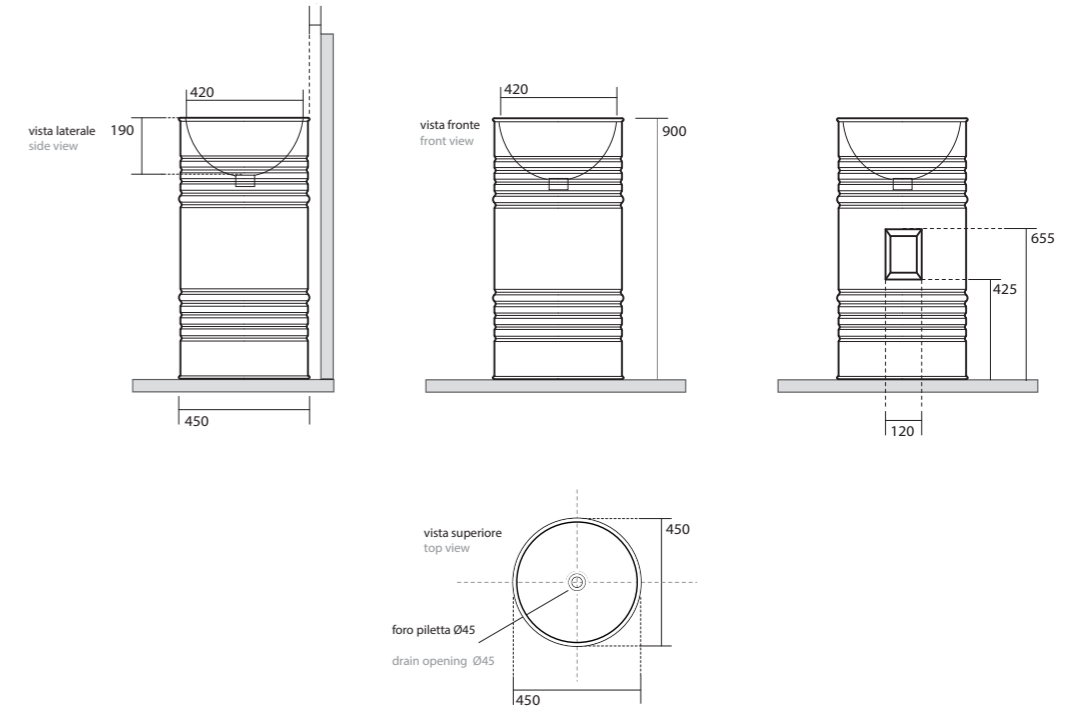

CARATTERISTICHE TECNICHE / TECHNICAL SPECIFICATIONS

BARREL

Lavabo freestanding
scarico parete
Peso 43 kg

Freestanding washbasin
with wall drain outlet
Weight 43 kg