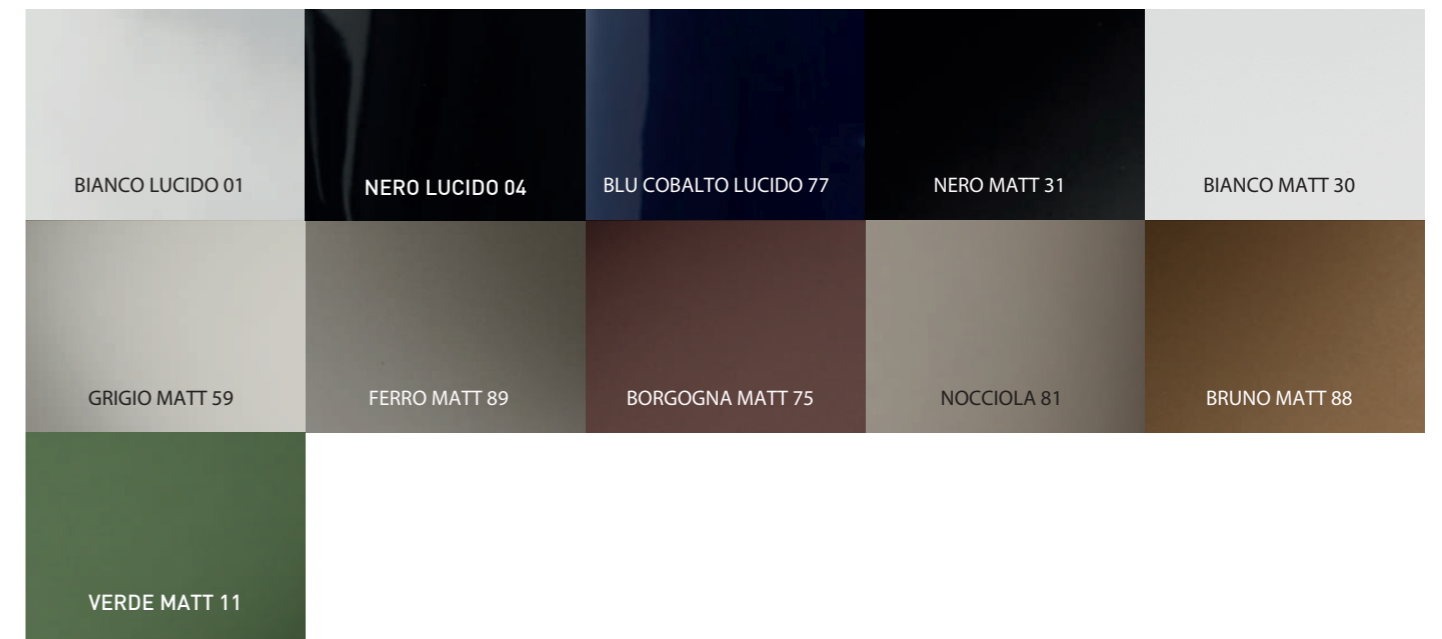

FINITURE / FINISHES

ART.	FINITURE / FINISHES	PREZZI / PRICES €
9233 01	BIANCO / WHITE	69,00
9233 04	NERO LUCIDO / GLOSSY BLACK	76,00
9233 30	BIANCO MATT / MATT WHITE	76,00
9233 59	GRIGIO MATT / MATT GREY	76,00
9233 31	NERO MATT / MATT BLACK	76,00
9233 75	BORGOGNA MATT / MATT BURGUNDY	76,00
9233 77	BLU COBALTO LUCIDO / GLOSSY COBALT BLUE	76,00
9233 81	NOCCIOLA / NUT BROWN	76,00
9233 88	BRUNO MATT / MATT BRUNO	76,00
9233 89	FERRO MATT / MATT FERRO	76,00
9233 11	VERDE MATT / MATT GREEN	76,00