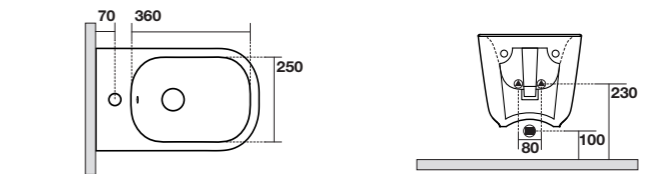

5114 (BC-NM-VA-GS-SL)
Tribeca wall hung NORIM toilet
w/WB9N fixing screws included
Weight 25,00 kg

5125 (BC-NM-VA-GS-SL)
Tribeca bidet sospeso monoforo
completo
di fissaggio WB9N
Peso 21,00 Kg

5125 (BC-NM-VA-GS-SL)
Tribeca one hole wall hung bidet fixing
screws WB9N included
Weight 21,00 kg