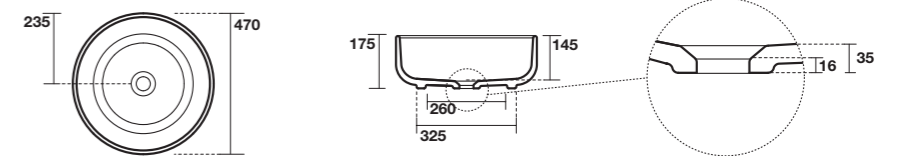

4302 (BC-NM-VA-GS-SL) C2
Round counter top washbasin
Weight 15,00 kg

PRODOTTI DISPONIBILI SU RICHIESTA / PRODUCTS AVAILABLE ON DEMAND
PREZZI NETTI NON SOGGETTI A SCONTISTICA / NET PRICES NOT SUBJECT TO DISCOUNTS

ART.	FINITURE / FINISHES	PREZZI / PRICES €
5125SL	WALL HUNG BIDET SODALITE LAPIS LAZULI	6.800,00
5114SL	WALL HUNG WC SODALITE LAPIS LAZULI	6.800,00
5343SL	OVAL WASHBASIN SODALITE LAPIS LAZULI	6.800,00
4302SL	ROUND WASHBASIN SODALITE LAPIS LAZULI	6.800,00

ART.	FINITURE / FINISHES	PREZZI / PRICES €
9233SL	WASTE SET CLICK-CLACK GLOSSY BLUE	76,00
5191SL	TOILET SEAT SOFT CLOSE GLOSSY BLUE	276,00