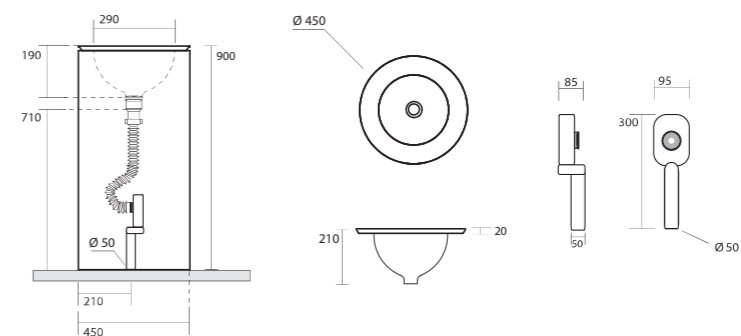

7580K1

Supporto freestanding
in plexiglass tondo
bianco opale scarico a terra
con illuminazione LED e sifone.

Floorstanding round opal white
plexiglass framework with LED
lights, siphon and flexible pipe
for floor connection.

2.772,00