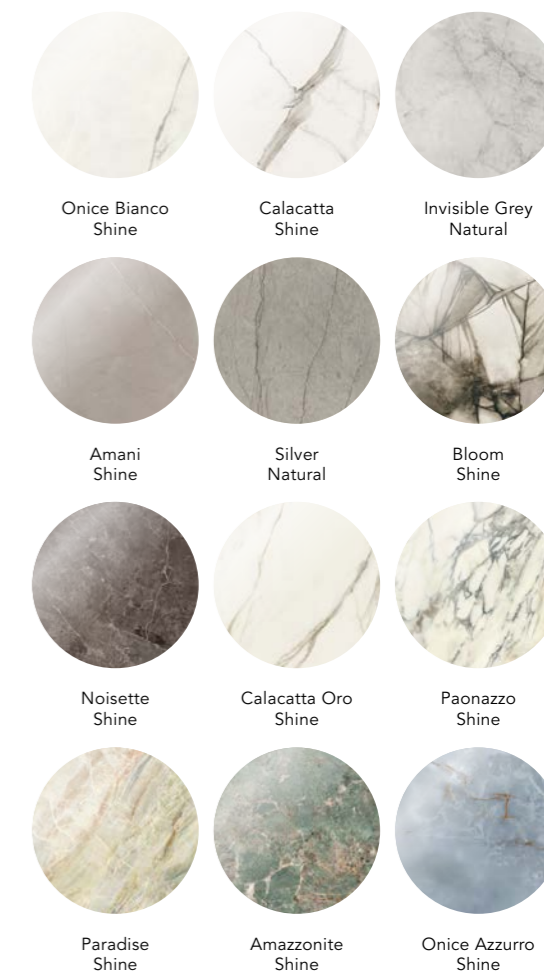

PRODUCT DISPLAYS

ESPOSITORE SCORREVOLE 60x120 / 12 TELAI MONOFACCIALI

70000391

Base / Basement:
64x100xh156 cm . 25"x39"xh61"

Altezza totale con piastrelle / Total height with tiles:
156,3 cm . 61^{1/2}"

Condizioni commerciali da concordare con il responsabile di Zona / Commercial terms to be agreed with the area manager

DISPONIBILI A FINE LUGLIO
AVAILABLE AT THE END OF JULY