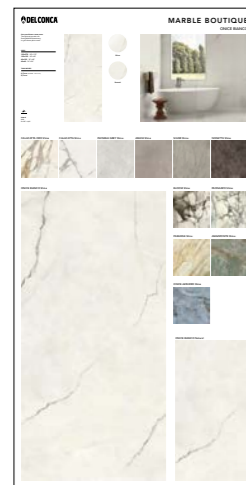

TECHNICAL PANELS

ONICE BIANCO
70000369 Shine