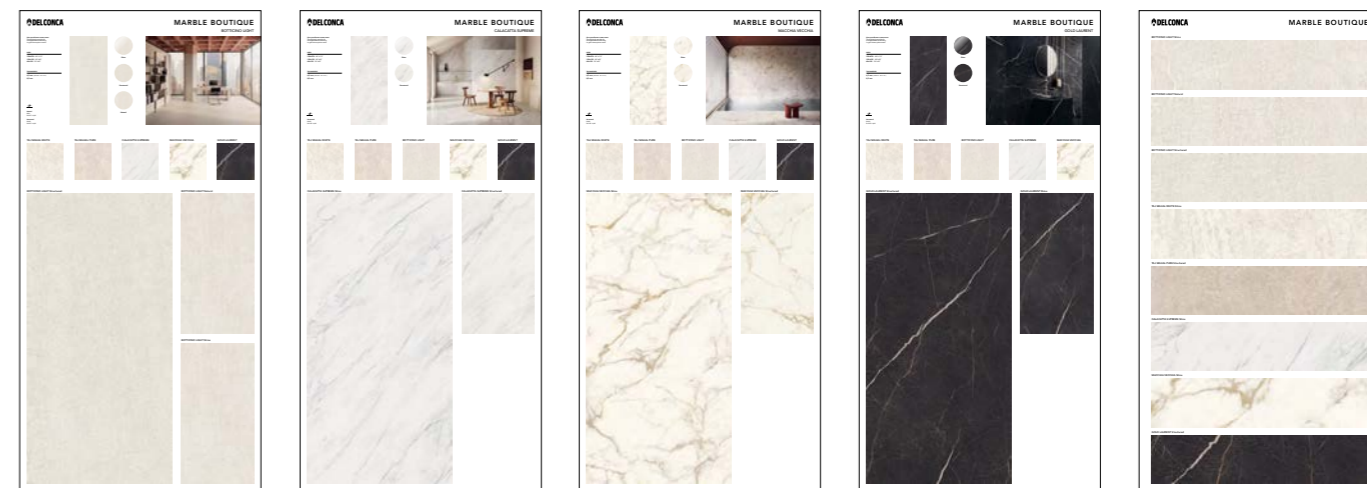

# TECHNICAL PANELS

TAJ MAHAL WHITE  
**70000361** Structured

TAJ MAHAL WHITE  
**70000360** Shine

TAJ MAHAL PURE  
**70000362** Natural

TAJ MAHAL PURE  
**70000363** Structured

BOTTICINO LIGHT  
**70000358** Shine

BOTTICINO LIGHT  
**70000359** Structured

CALACATTA SUPREME  
**70000364** Shine

MACCHIA VECCHIA  
**70000365** Shine

GOLD LAURENT  
**70000366** Structured

RIASSUNTIVO 20x90  
**70000371**  
Botticino Shine / Natural /  
Structured  
Taj Mahal White Shine  
Taj Mahal Pure Shine  
Calacatta Supreme Shine  
Macchia Vecchia Shine  
Gold Laurent Structured