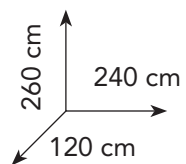

Box / Room scene 2	Serie / Collection	Formato / Size	Prodotto / Item	Posa / Laying	Mq. / Smq
Wall A - B - C	Marble Edition	120x260 cm	HME 7	verticale	13,80
Floor	Marble Edition	120x120 cm	HME 7	-	3,20