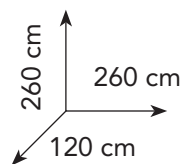

## Box / Room scene

**Box / Room scene HME 5 Invisible Grey**  
 120x360xh260 cm . 48"x141<sup>3/4</sup>"xh102<sup>3/8</sup>"

Box / Room scene 3	Serie / Collection	Formato / Size	Prodotto / Item	Posa / Laying	Mq. / Smq
Wall A - B - C	Marble Edition	120x260 cm	HME 5	verticale	17,20
Floor	Marble Edition	120x120 cm	HME 5	-	4,80

## Box / Room scene

**Box / Room scene HME 3 Onice Verde**  
 120x260xh260 cm . 48" x 102<sup>3/8</sup>" x h102<sup>3/8</sup>"

Box / Room scene 4	Serie / Collection	Formato / Size	Prodotto / Item	Posa / Laying	Mq. / Smq
Wall A - C	Marble Edition	120x120 cm	HME 3	orizzontale	7,20
Wall B	Marble Edition	120x260 cm	HME 3	orizzontale	8,60
Floor	Marble Edition	120x260 cm	HME 3	-	3,50