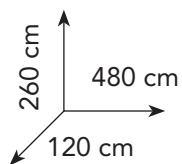

Box / Room scene 1	Serie / Collection	Formato / Size	Prodotto / Item	Posa / Laying	Mq. / Smq
Wall A	Marble Edition	120x260 cm	HME 10	verticale	3,50
Wall B	Marble Edition Marble Edition Del Conca House	120x120 cm 120x260 cm 65x45x85 cm	HME Moving HME 10 Cactus_Outdoor sink HME 10	- verticale -	7,20 6,90 1 pz.
Wall C	Marble Edition	120x260 cm	HME Sail	verticale	3,50
Floor	Marble Edition Marble Edition	120x120 cm 120x120 cm	HME Moving HME 10	-	3,20 3,20