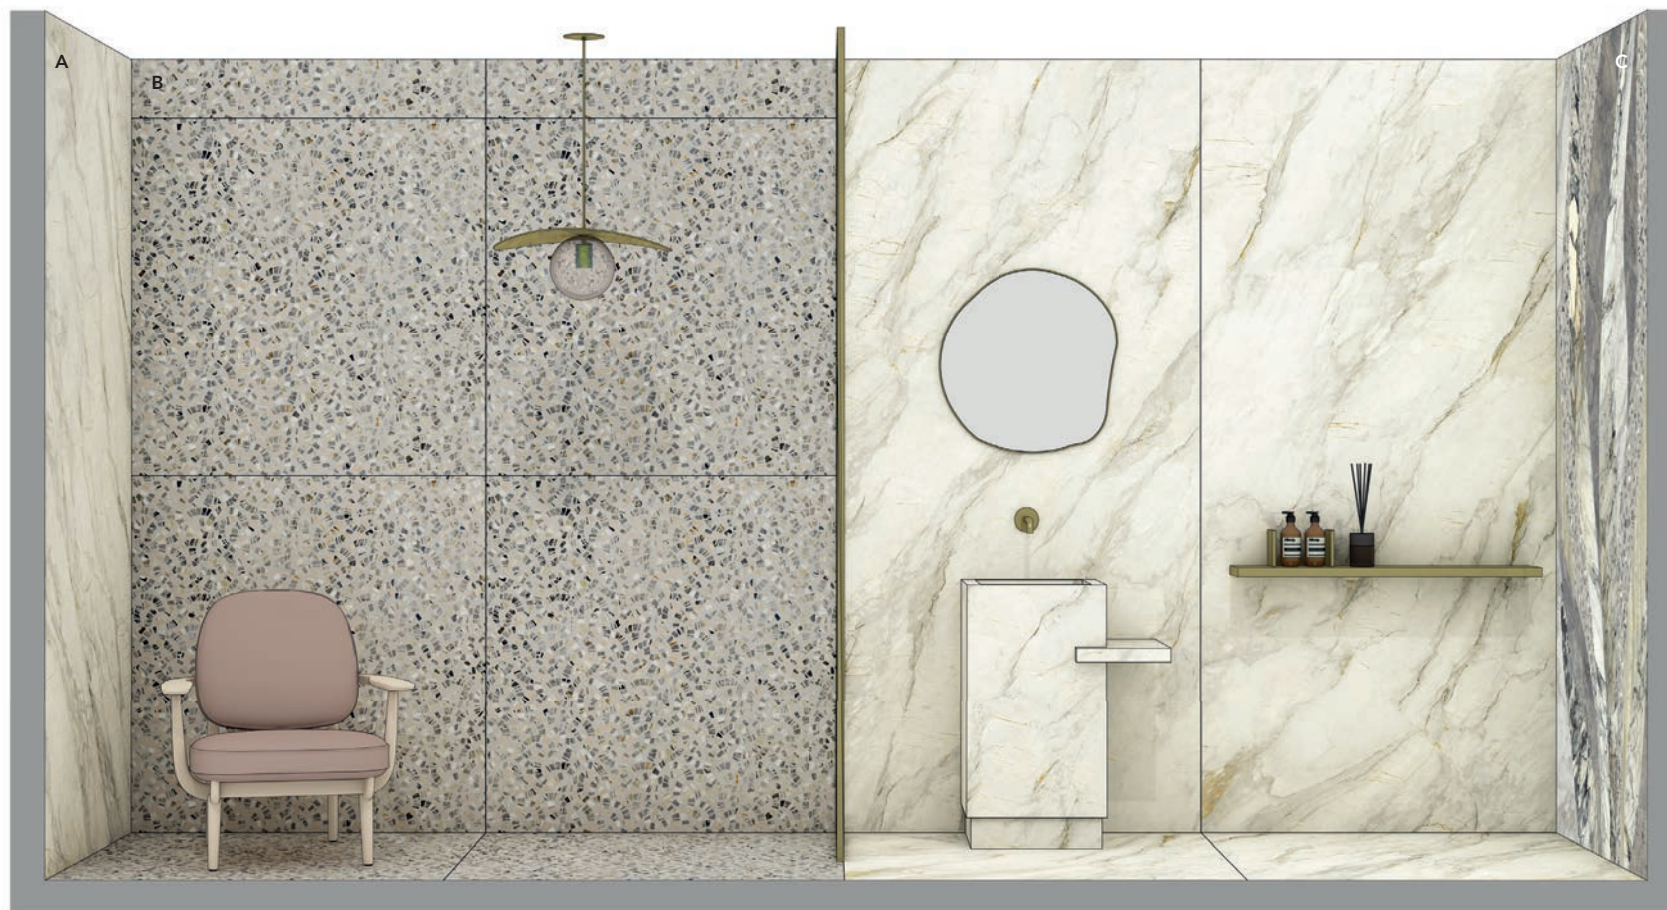

## Box / Room scene

**Box / Room scene HME 10 Van Gogh White**  
 120x480xh260 cm . 48" x189" xh102<sup>3/8</sup>"

Box / Room scene 1	Serie / Collection	Formato / Size	Prodotto / Item	Posa / Laying	Mq. / Smq
Wall A	Marble Edition	120x260 cm	HME 10	verticale	3,50
Wall B	Marble Edition Marble Edition Del Conca House	120x120 cm 120x260 cm 65x45x85 cm	HME Moving HME 10 Cactus_Outdoor sink HME 10	- verticale -	7,20 6,90 1 pz.
Wall C	Marble Edition	120x260 cm	HME Sail	verticale	3,50
Floor	Marble Edition Marble Edition	120x120 cm 120x120 cm	HME Moving HME 10	-	3,20 3,20