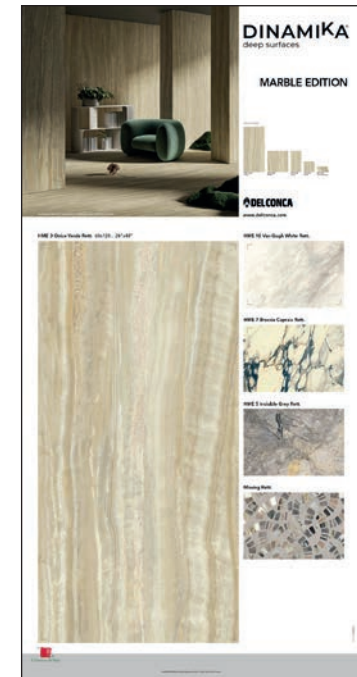

# Pannelli sinottici 100x200 cm

**900PANMEA**  
**HME 10 Van Gogh White Rett.**  
 100x200 cm . 40"x80"

**900PANMEB**  
**HME 7 Breccia Capraia Rett.**  
 100x200 cm . 40"x80"

**900PANMEC**  
**HME 5 Invisible Grey Rett.**  
 100x200 cm . 40"x80"