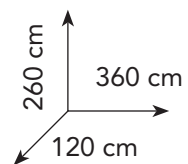

Box / Room scene 3	Serie / Collection	Formato / Size	Prodotto / Item	Posa / Laying	Mq. / Smq
Wall A - B - C	Marble Edition	120x260 cm	HME 5	verticale	17,20
Floor	Marble Edition	120x120 cm	HME 5	-	4,80