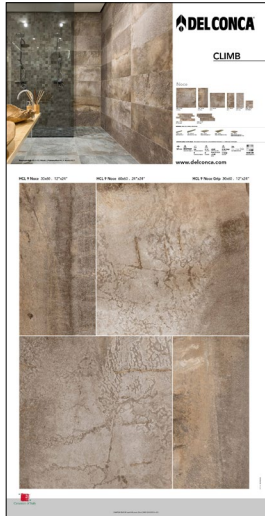

100x200 . 40"x80"
900PANBUB
Burma BU 6 Rett. (B)

100x200 . 40"x80"
900PANBUC
Burma BU 9 Rett. (C)

100x200 . 40"x80"
900PANBUD
Burma BU 5 Rett. (D)

CARPEGNA

Pannelli sinottici 100x200 cm

100x200 . 40"x80"
900PANHRN
Carpegna HRN

CLIMB

Pannelli sinottici 100x200 cm

100x200 . 40"x80"
900PANCLC
 Climb HCL 9 (C)

100x200 . 40"x80"
900PANCLD
 Climb HCL 10 (D)

100x200 . 40"x80"
900PANCLE
 Climb HCL 5 (E)

100x200 . 40"x80"
900PANCLF
 Climb HCL F (F)