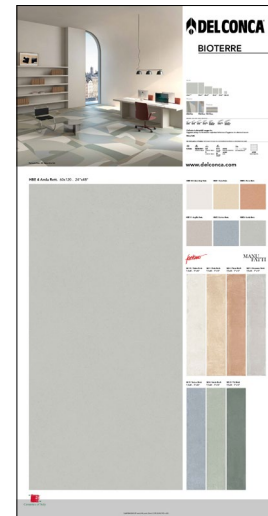

100x200 . 40"x80"
900PANBEF
Bioterre HBE 4 (F)