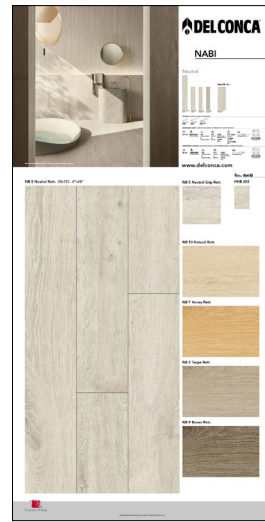

Pannelli sinottici 100x200 cm

100x200 . 40"x80"
900PANNBA
Nabi NB 5 (A)
20x120 . 8"x48"