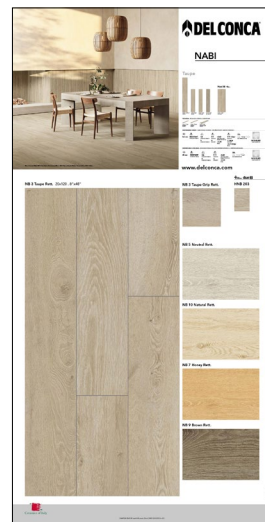

100x200 . 40"x80"
900PANNBD
Nabi NB 3 (D)
20x120 . 8"x48"