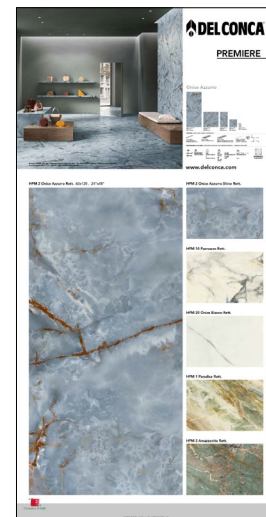

120x260 . 48"x102"
900GLHPME
Premiere Amazonite
HPM 3 Shine Rett. (E)

100x200 . 40"x80"
900PANPMF
Premiere Paonazzo
HPM 10 Rett. (F)

100x200 . 40"x80"
900PANPMG
Premiere Onice Bianco
HPM 20 Rett. (G)

100x200 . 40"x80"
900PANPMH
Premiere Paradise
HPM 1 Rett. (H)