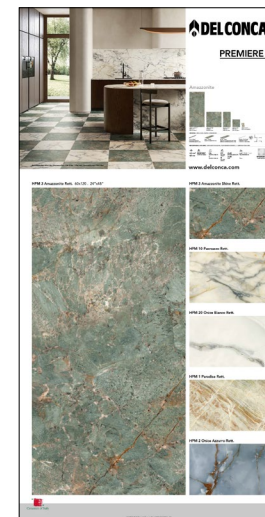

100x200 . 40"x80"
900PANPMJ
Premiere Amazonite
HPM 3 Rett. (J)