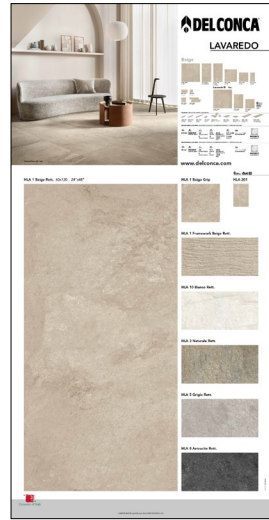

100x200 . 40"x80"
900PANLAB
Lavaredo HLA 1 (B)