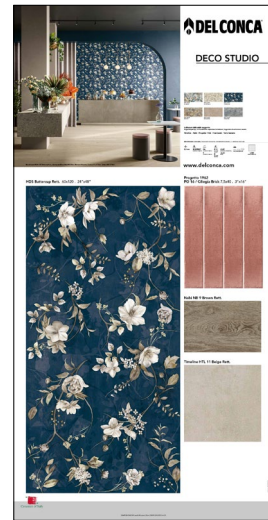

100x200 . 40"x80"
900PANDSC
Deco Studio
HDS Buttercup Rett. (C)