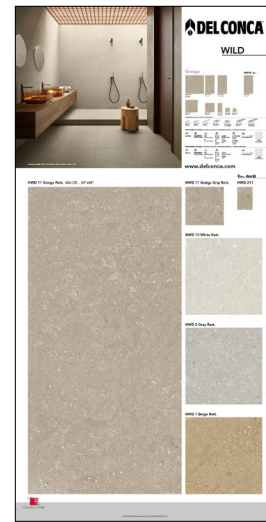

100x200 . 40"x80"
900PANWDC
Wild HWD 11 Rett. (C)