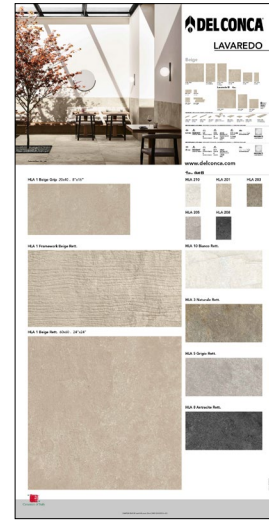

100x200 . 40"x80"
900PANLAA
Lavaredo HLA 10 (A)

100x200 . 40"x80"
900PANLAB
Lavaredo HLA 1 (B)

100x200 . 40"x80"
900PANLAC
Lavaredo HLA 5 (C)

100x200 . 40"x80"
900PANLAD
Lavaredo HLA 3 (D)

100x200 . 40"x80"
900PANLAE
Lavaredo HLA 8 (E)

Pannelli sinottici 100x200 cm

100x200 . 40"x80"
900PANLAF
Lavaredo HLA 10 (F)

100x200 . 40"x80"
900PANLAG
Lavaredo HLA 1 (G)

100x200 . 40"x80"
900PANLAH
Lavaredo HLA 5 (H)

100x200 . 40"x80"
900PANLAI
Lavaredo HLA 3 (I)