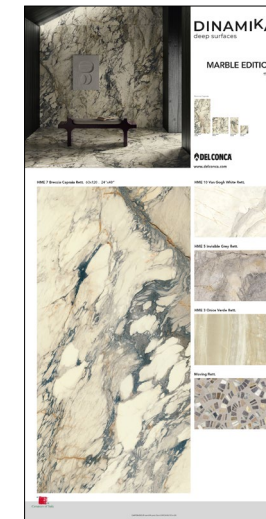

100x200 . 40" x 80"

900PANMEB

Marble Edition HME 7 (B)