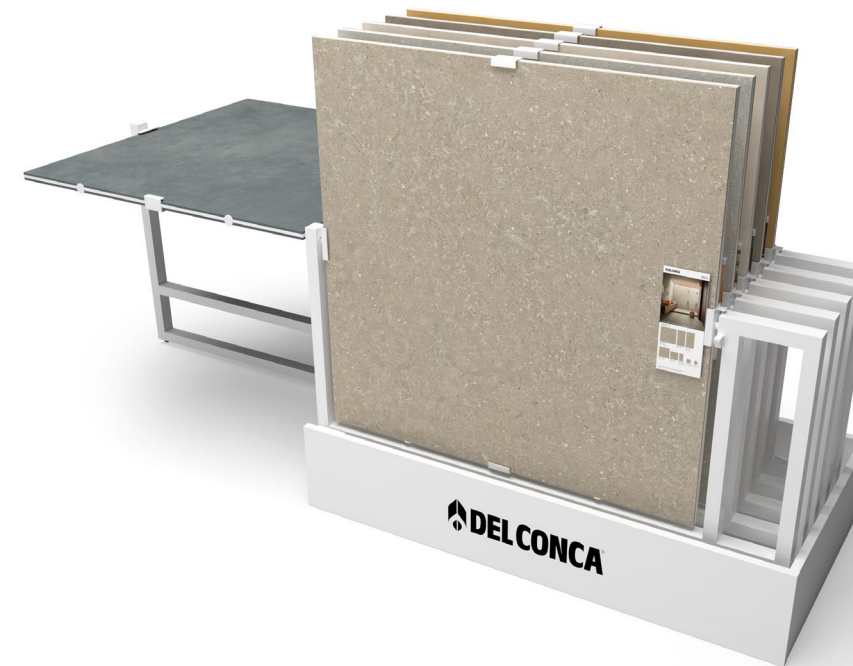

900ESSUPE

Base (chiusa) / Basement (closed):
78x154xh150 cm . 30³/₄"x60⁵/₈"xh59"

Mattonelle / Tiles: 12 pc.
120x120 cm . 48"x48"

Piastrelle 120x120 cm a scelta
Any 48"x48" tiles of your choice

- Condizioni commerciali da concordare con il responsabile di Zona.
- Commercial terms to be agreed with the area manager.
- Kommerziellen Bedingungen nach Vereinbarung mit dem Area Manager.
- Conditions commerciales à concorder avec le responsable commercial de votre région.