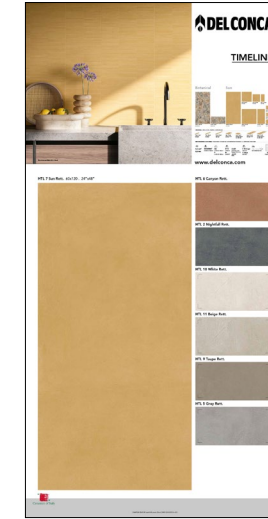

100x200 . 40"x80"
900PANTLI
Timeline HTL 7 Rett. (I)