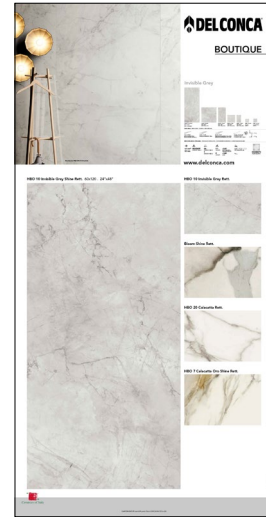

100x200 . 40"x80"
900PANBOC
Boutique HBO 10 Shine (C)