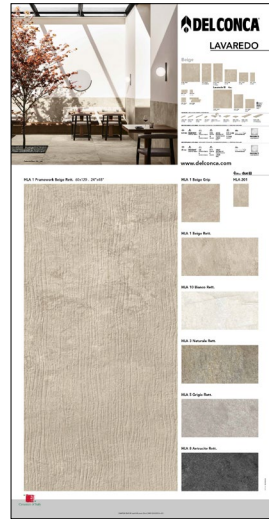

100x200 . 40"x80"
900PANLAM
Lavaredo Framework
HLA 1 (M)