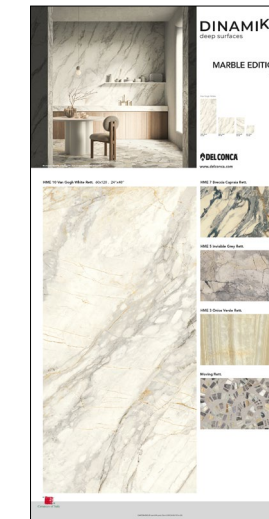

Pannelli sinottici 100x200 cm

100x200 . 40" x 80"

900PANMEA

Marble Edition HME 10 (A)