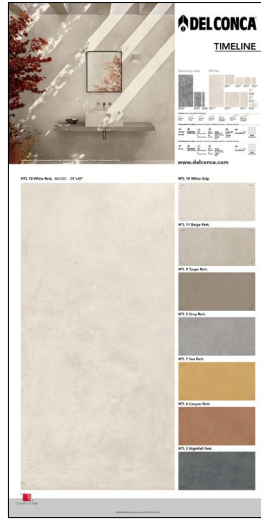

Pannelli sinottici 100x200 cm

Pannelli sinottici 100x200 cm

100x200 . 40"x80"
900PANTLA
Timeline HTL 10 Rett. (A)