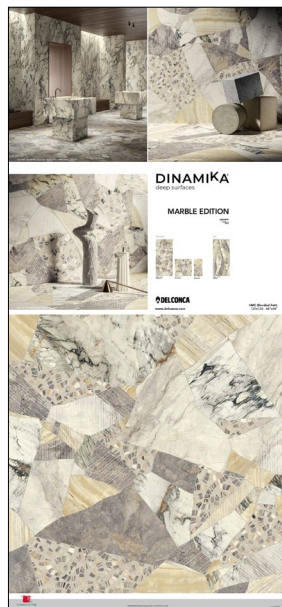

120x260 . 48"x102"
900GLHMEE
Marble Edition HME Blended (E)