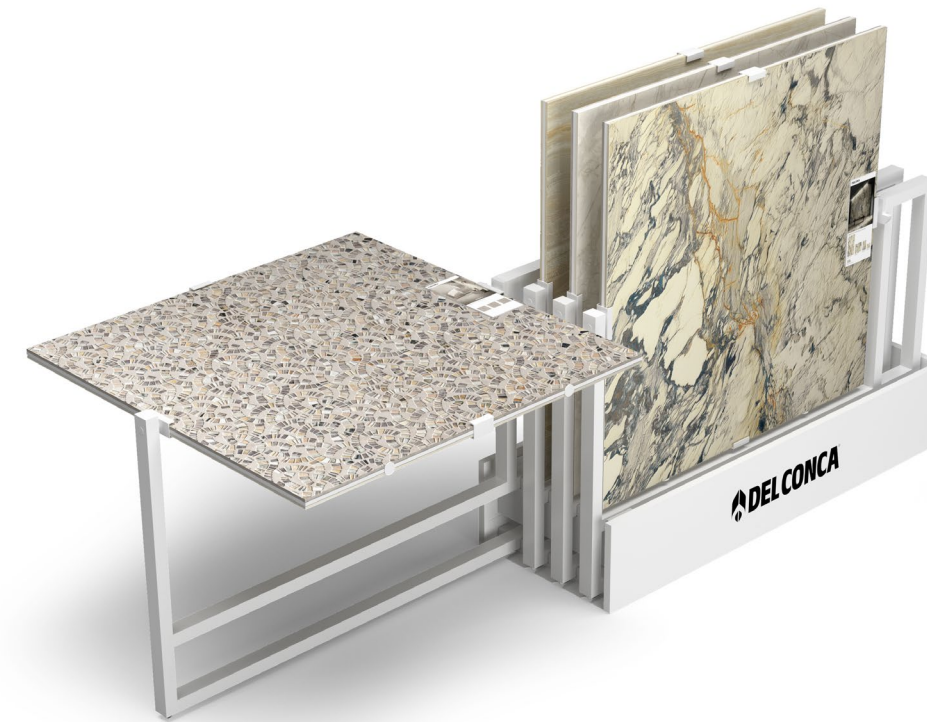

Espositore Superface 120x120 / 4 telai bifacciali

900ESSUPE4

Base (chiusa) / Basement (closed):
57,5x157xh147,8 cm . 22⁵/₈"x62"xh58"

Mattonelle / Tiles: 8 pc.
120x120 cm . 48"x48"

Piastrelle 120x120 cm a scelta
Any 48"x48" tiles of your choice

- Condizioni commerciali da concordare con il responsabile di Zona.
- Commercial terms to be agreed with the area manager.
- Kommerziellen Bedingungen nach Vereinbarung mit dem Area Manager.
- Conditions commerciales à concorder avec le responsable commercial de votre région.

Espositore Superface 120x120 / 6 telai bifacciali