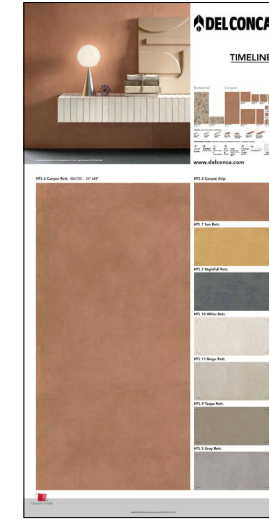

100x200 . 40"x80"
900PANTLJ
Timeline HTL 6 Rett. (J)