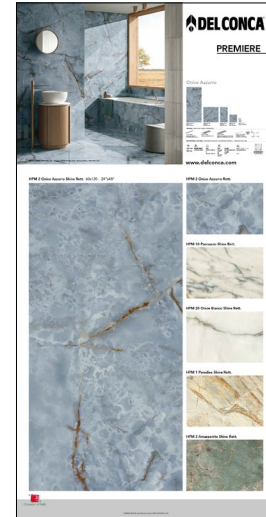

Pannelli sinottici 100x200 cm

100x200 . 40"x80"
900PANPMA
Premiere Paonazzo
HPM 10 Shine Rett. (A)

100x200 . 40"x80"
900PANPMB
Premiere Onice Bianco
HPM 20 Shine Rett. (B)

100x200 . 40"x80"
900PANPMC
Premiere Paradise
HPM 1 Shine Rett. (C)