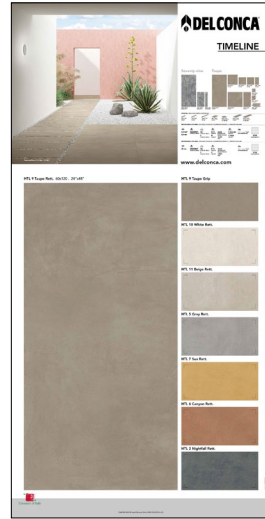

Pannelli sinottici 100x200 cm

Pannelli sinottici 100x200 cm

100x200 . 40"x80"
900PANTLA
Timeline HTL 10 Rett. (A)

100x200 . 40"x80"
900PANTLB
Timeline HTL 11 Rett. (B)

100x200 . 40"x80"
900PANTLC
Timeline HTL 9 Rett. (C)