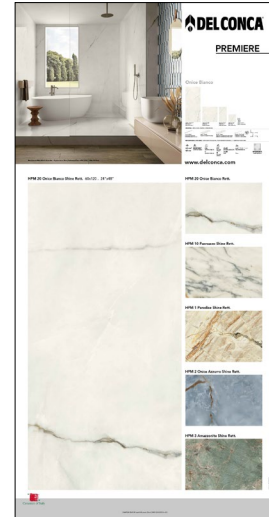

100x200 . 40"x80"
900PANPMB
Premiere Onice Bianco
HPM 20 Shine Rett. (B)