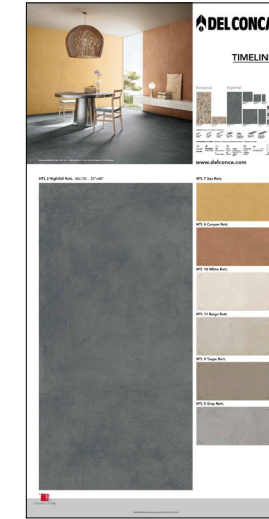

100x200 . 40"x80"
900PANTLK
Timeline HTL 2 Rett. (K)