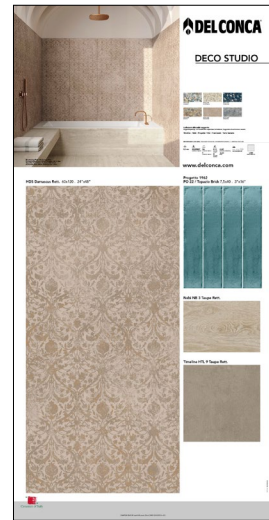

Pannelli sinottici 100x200 cm

100x200 . 40"x80"
900PANDSA
Deco Studio
HDS Jungle Rett. (A)

100x200 . 40"x80"
900PANDSB
Deco Studio
HDS Wildflowers Rett. (B)

100x200 . 40"x80"
900PANDSC
Deco Studio
HDS Buttercup Rett. (C)