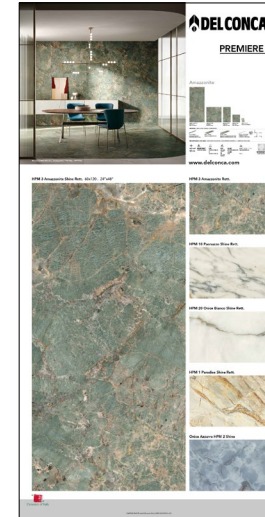

100x200 . 40"x80"
900PANPME
Premiere Amazonite
HPM 3 Shine Rett. (E)