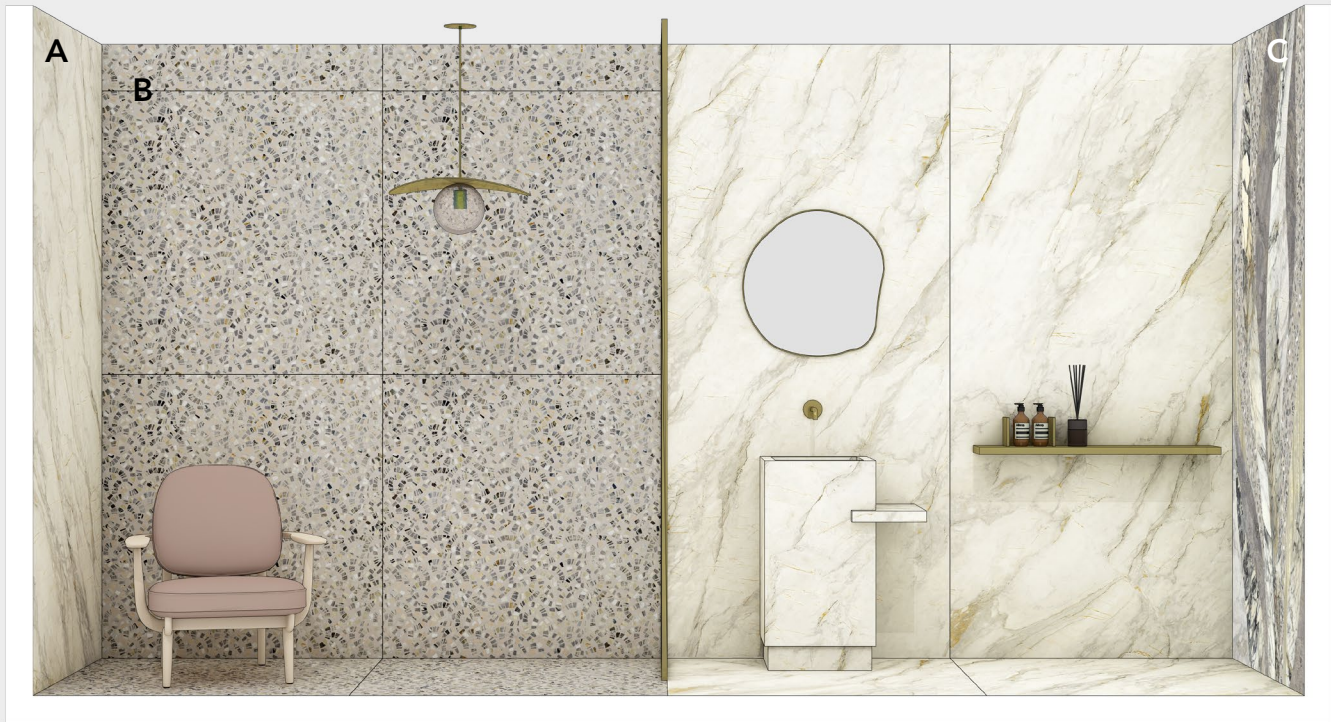

BOX 1	SERIE	FORMATO	PRODOTTO	POSA	QUANTITÀ
Wall A	MARBLE EDITION	120x260 cm	HSE 10	verticale	3,50 mq.
Wall B	MARBLE EDITION MARBLE EDITION DEL CONCA HOUSE	120x120 cm 120x260 cm 65x45x85 cm	HME Moving HME 10 Cactus_Outdoor sink HME 10	- verticale -	7,20 mq. 6,90 mq. 1 pz.
Wall C	MARBLE EDITION	120x260 cm	HME Sail	verticale	3,50 mq.
Floor	MARBLE EDITION MARBLE EDITION	120x120 cm 120x120 cm	HME Moving HME 10	-	3,20 mq. 3,20 mq.