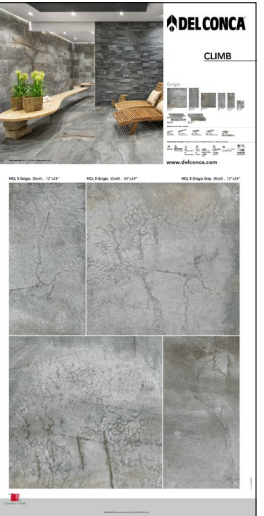

CLIMB

Pannelli sinottici 100x200 cm

100x200 . 40"x80"
900PANCLC
 Climb HCL 9 (C)

100x200 . 40"x80"
900PANCLD
 Climb HCL 10 (D)

100x200 . 40"x80"
900PANCLE
 Climb HCL 5 (E)

100x200 . 40"x80"
900PANCLF
 Climb HCL F (F)