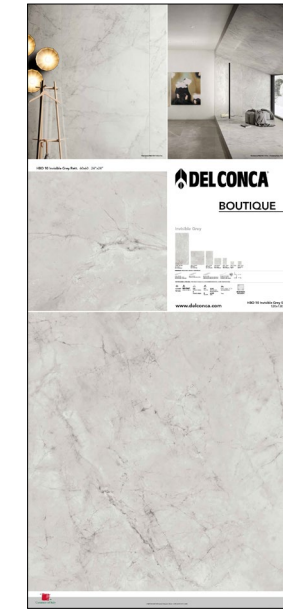

120x260 . 48"x102"
900GLHBOB
Boutique
HBO 10 Shine Rett. (B)