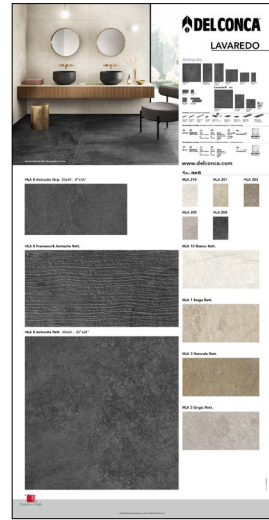

100x200 . 40"x80"
900PANLAA
Lavaredo HLA 10 (A)

100x200 . 40"x80"
900PANLAB
Lavaredo HLA 1 (B)

100x200 . 40"x80"
900PANLAC
Lavaredo HLA 5 (C)

100x200 . 40"x80"
900PANLAD
Lavaredo HLA 3 (D)

100x200 . 40"x80"
900PANLAE
Lavaredo HLA 8 (E)

Pannelli sinottici 100x200 cm

100x200 . 40"x80"
900PANLAF
Lavaredo HLA 10 (F)

100x200 . 40"x80"
900PANLAG
Lavaredo HLA 1 (G)

100x200 . 40"x80"
900PANLAH
Lavaredo HLA 5 (H)

100x200 . 40"x80"
900PANLAI
Lavaredo HLA 3 (I)

100x200 . 40"x80"
900PANLAJ
Lavaredo HLA 8 (J)

100x200 . 40"x80"
900PANLAL
Lavaredo Framework
HLA 10 (L)

100x200 . 40"x80"
900PANLAM
Lavaredo Framework
HLA 1 (M)

100x200 . 40"x80"
900PANLAN
Lavaredo Framework
HLA 5 (N)