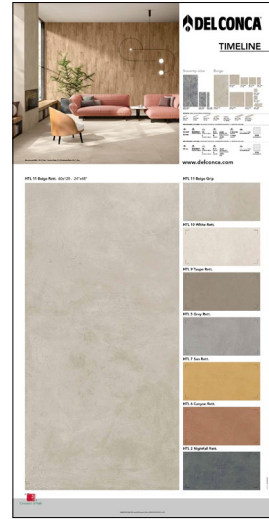

100x200 . 40"x80"
900PANTLB
Timeline HTL 11 Rett. (B)