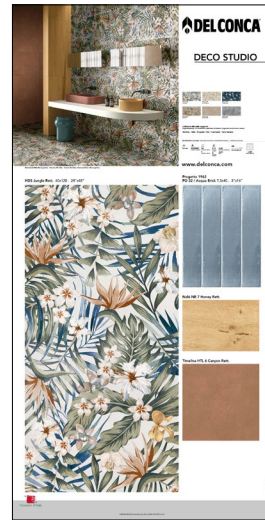

Pannelli sinottici 100x200 cm

100x200 . 40"x80"
900PANDSA
Deco Studio
HDS Jungle Rett. (A)