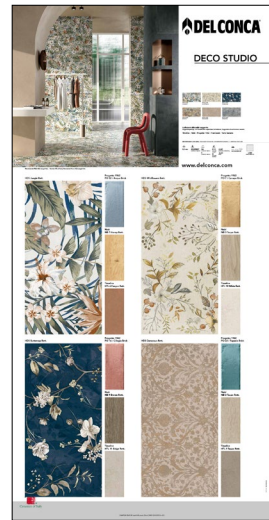

100x200 . 40"x80"
900PANDSE
Deco Studio HDS (E)