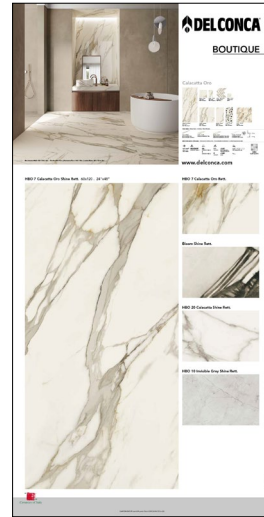

100x200 . 40"x80"
900PANBOB
Boutique HBO 7 Shine (B)