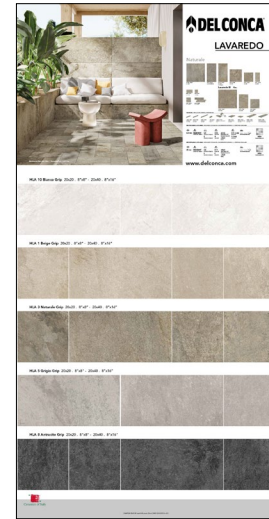

100x200 . 40"x80"
900PANLAK
Lavaredo HLA Grip (K)