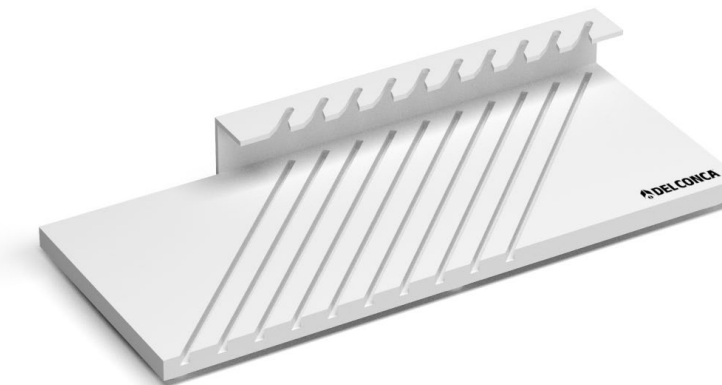

900BADIAS

Base/Basement:
114x47xh15 cm . 45"x18^{1/2}"xh6"

Piastrelle sfuse a scelta
Any tiles of your choice

Base da 6 alloggi per 60x120 in diagonale