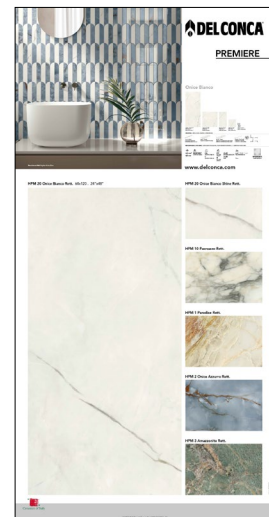

100x200 . 40"x80"
900PANPMG
Premiere Onice Bianco
HPM 20 Rett. (G)