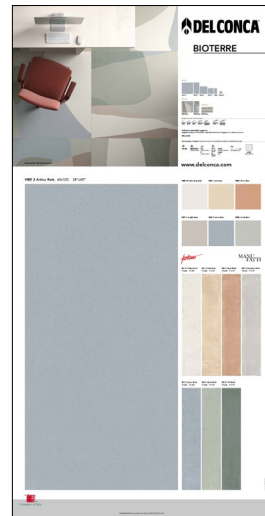

Pannelli sinottici 100x200 cm

100x200 . 40"x80"
900PANBEA
Bioterre HBE 10 (A)

100x200 . 40"x80"
900PANBEB
Bioterre HBE 1 (B)

100x200 . 40"x80"
900PANBEC
Bioterre HBE 6 (C)

100x200 . 40"x80"
900PANBED
Bioterre HBE 11 (D)