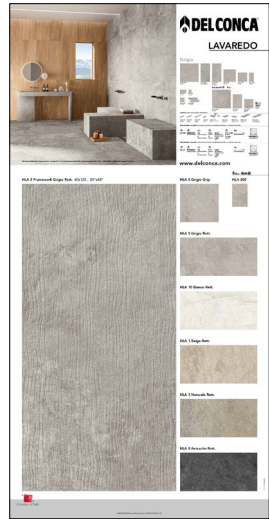

100x200 . 40"x80"
900PANLAN
Lavaredo Framework
HLA 5 (N)