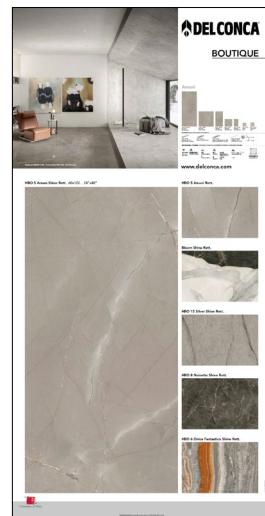

Pannelli sinottici 100x200 cm

100x200 . 40"x80"
900PANBOA
Boutique HBO 20 Shine (A)

100x200 . 40"x80"
900PANBOB
Boutique HBO 7 Shine (B)

100x200 . 40"x80"
900PANBOC
Boutique HBO 10 Shine (C)

100x200 . 40"x80"
900PANBOE
Boutique HBO 5 Shine (E)