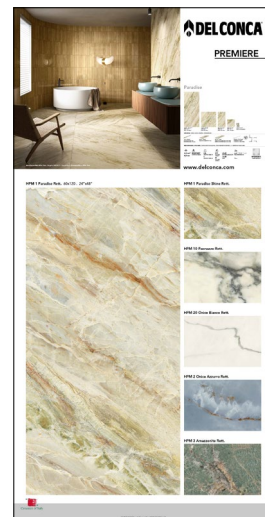

100x200 . 40"x80"
900PANPMH
Premiere Paradise
HPM 1 Rett. (H)