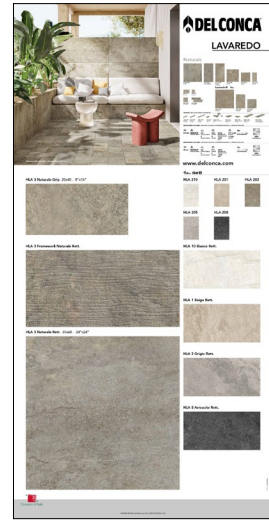

100x200 . 40"x80"
900PANLAA
Lavaredo HLA 10 (A)

100x200 . 40"x80"
900PANLAB
Lavaredo HLA 1 (B)

100x200 . 40"x80"
900PANLAC
Lavaredo HLA 5 (C)

100x200 . 40"x80"
900PANLAD
Lavaredo HLA 3 (D)

100x200 . 40"x80"
900PANLAE
Lavaredo HLA 8 (E)

Pannelli sinottici 100x200 cm

100x200 . 40"x80"
900PANLAF
Lavaredo HLA 10 (F)

100x200 . 40"x80"
900PANLAG
Lavaredo HLA 1 (G)

100x200 . 40"x80"
900PANLAH
Lavaredo HLA 5 (H)

100x200 . 40"x80"
900PANLAI
Lavaredo HLA 3 (I)