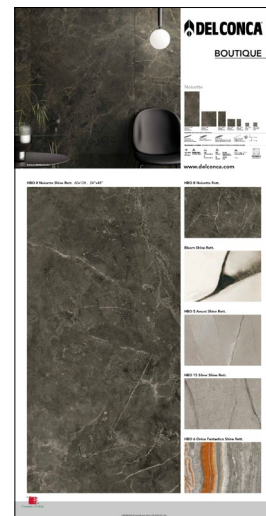

100x200 . 40"x80"
900PANBOG
Boutique HBO 8 Shine (G)