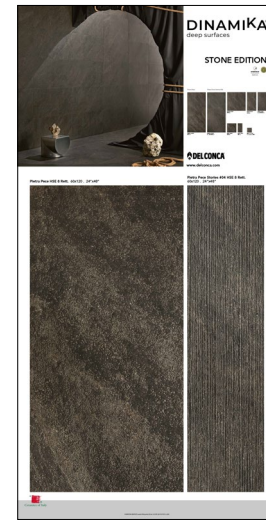

Pannelli sinottici 100x200 cm

100x200 . 40"x80"
900PANSEA
Stone Edition HSE 10 (A)

100x200 . 40"x80"
900PANSEB
Stone Edition HSE 1 (B)

100x200 . 40"x80"
900PANSEC
Stone Edition HSE 5 (C)

100x200 . 40"x80"
900PANSED
Stone Edition HSE 8 (D)