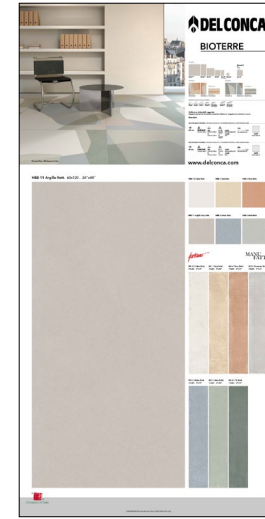

Pannelli sinottici 100x200 cm

100x200 . 40"x80"
900PANBEA
Bioterre HBE 10 (A)

100x200 . 40"x80"
900PANBEB
Bioterre HBE 1 (B)

100x200 . 40"x80"
900PANBEC
Bioterre HBE 6 (C)

100x200 . 40"x80"
900PANBED
Bioterre HBE 11 (D)