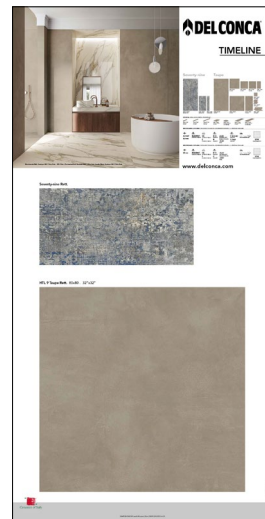

Pannelli sinottici 100x200 cm

Pannelli sinottici 100x200 cm

100x200 . 40"x80"
900PANTLA
Timeline HTL 10 Rett. (A)

100x200 . 40"x80"
900PANTLB
Timeline HTL 11 Rett. (B)

100x200 . 40"x80"
900PANTLC
Timeline HTL 9 Rett. (C)

100x200 . 40"x80"
900PANTLD
Timeline HTL 5 Rett. (D)

100x200 . 40"x80"
900PANTLI
Timeline HTL 7 Rett. (I)

100x200 . 40"x80"
900PANTLJ
Timeline HTL 6 Rett. (J)

100x200 . 40"x80"
900PANTLK
Timeline HTL 2 Rett. (K)

100x200 . 40"x80"
900PANTLL
Seventy-nine Rett. (L)

100x200 . 40"x80"
900PANTLE
Timeline HTL 10 Rett. (E)

100x200 . 40"x80"
900PANTLF
Timeline HTL 11 Rett. (F)

100x200 . 40"x80"
900PANTLG
Timeline HTL 9 Rett. (G)