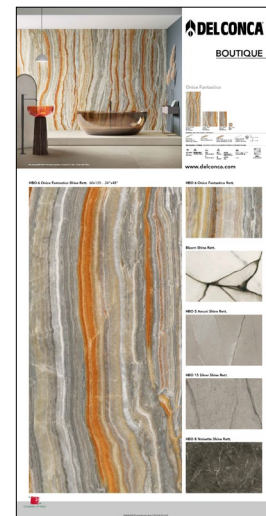

100x200 . 40"x80"
900PANBOH
Boutique HBO 6 Shine (H)