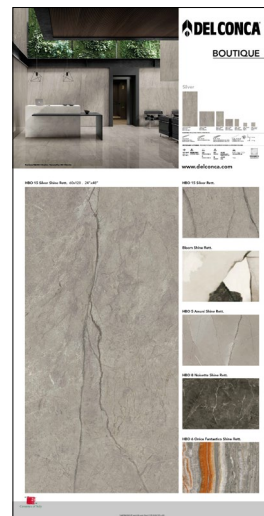

Pannelli sinottici 100x200 cm

100x200 . 40"x80"
900PANBOA
Boutique HBO 20 Shine (A)

100x200 . 40"x80"
900PANBOB
Boutique HBO 7 Shine (B)

100x200 . 40"x80"
900PANBOC
Boutique HBO 10 Shine (C)

100x200 . 40"x80"
900PANBOE
Boutique HBO 5 Shine (E)