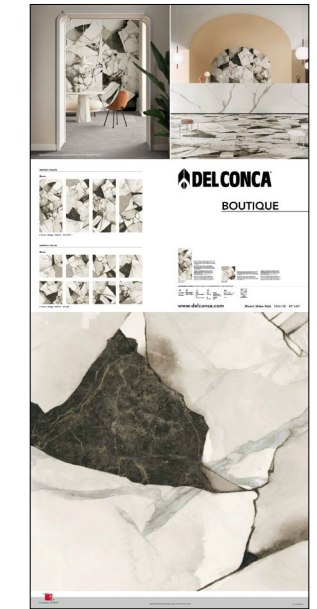

120x260 . 48"x102"
900GLHBOQ
Boutique
Bloom Shine Rett. (Q)