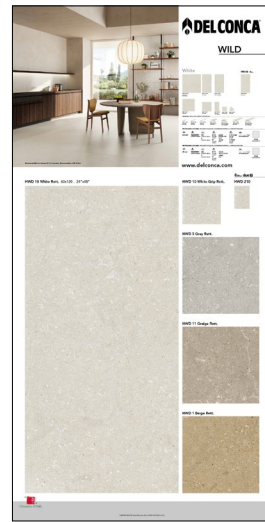

Pannelli sinottici 100x200 cm

100x200 . 40"x80"
900PANWDA
Wild HWD 10 Rett. (A)