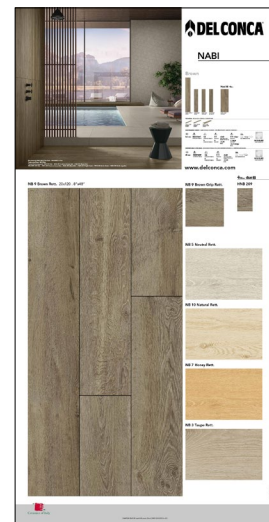

100x200 . 40"x80"
900PANNBE
Nabi NB 9 (E)
20x120 . 8"x48"