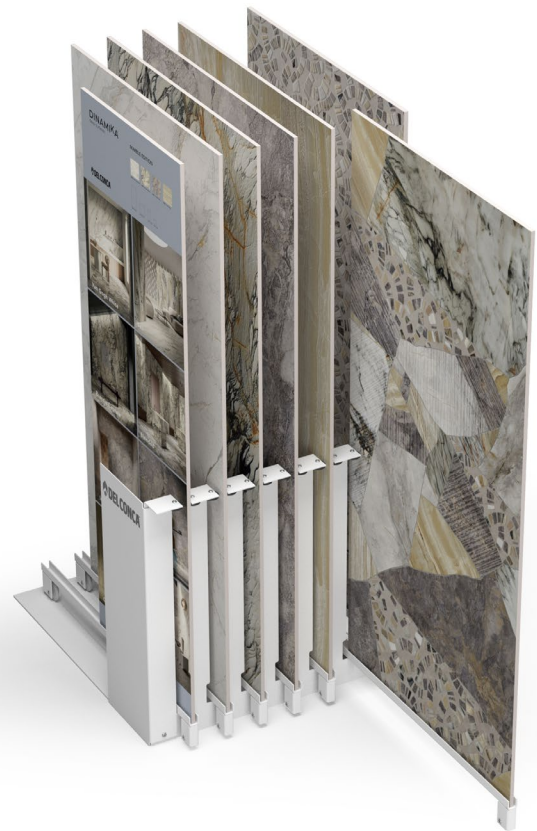

Espositore scorrevole Marble Edition 60x120

900ESSHME

Base/Basement:
67,2x68,9xh55 cm . 26 1/2" x 27 1/8" x h 21 5/8"

Cartello/Board Marble Edition:
40x120 cm . 16" x 48"

Altezza totale/Total height:
126,2 cm . 49 6/8"