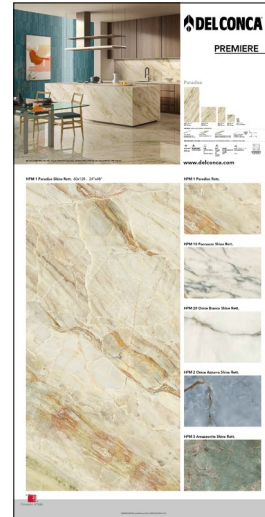

100x200 . 40"x80"
900PANPMC
Premiere Paradise
HPM 1 Shine Rett. (C)