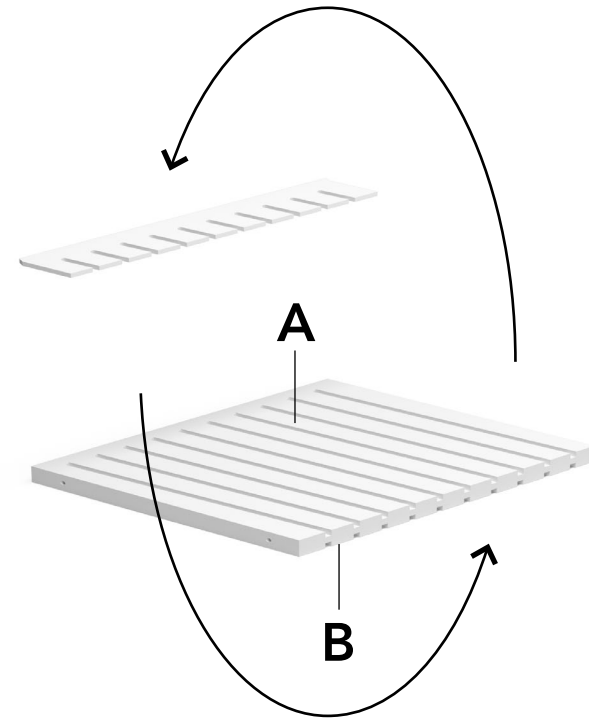

Base diagonale reversibile DX-SX da 10 alloggi per 60x120

900BARDIA

Base/Basement:
108x54,6xh53,6 cm . 42 1/2"x21 1/2"xh21"

Piastrelle sfuse a scelta
Any tiles of your choice

900BARDIAK

Kit angoli per base reversibile (2 pz DX-SX)
Corners kit for convertible base (2 pcs right/left)