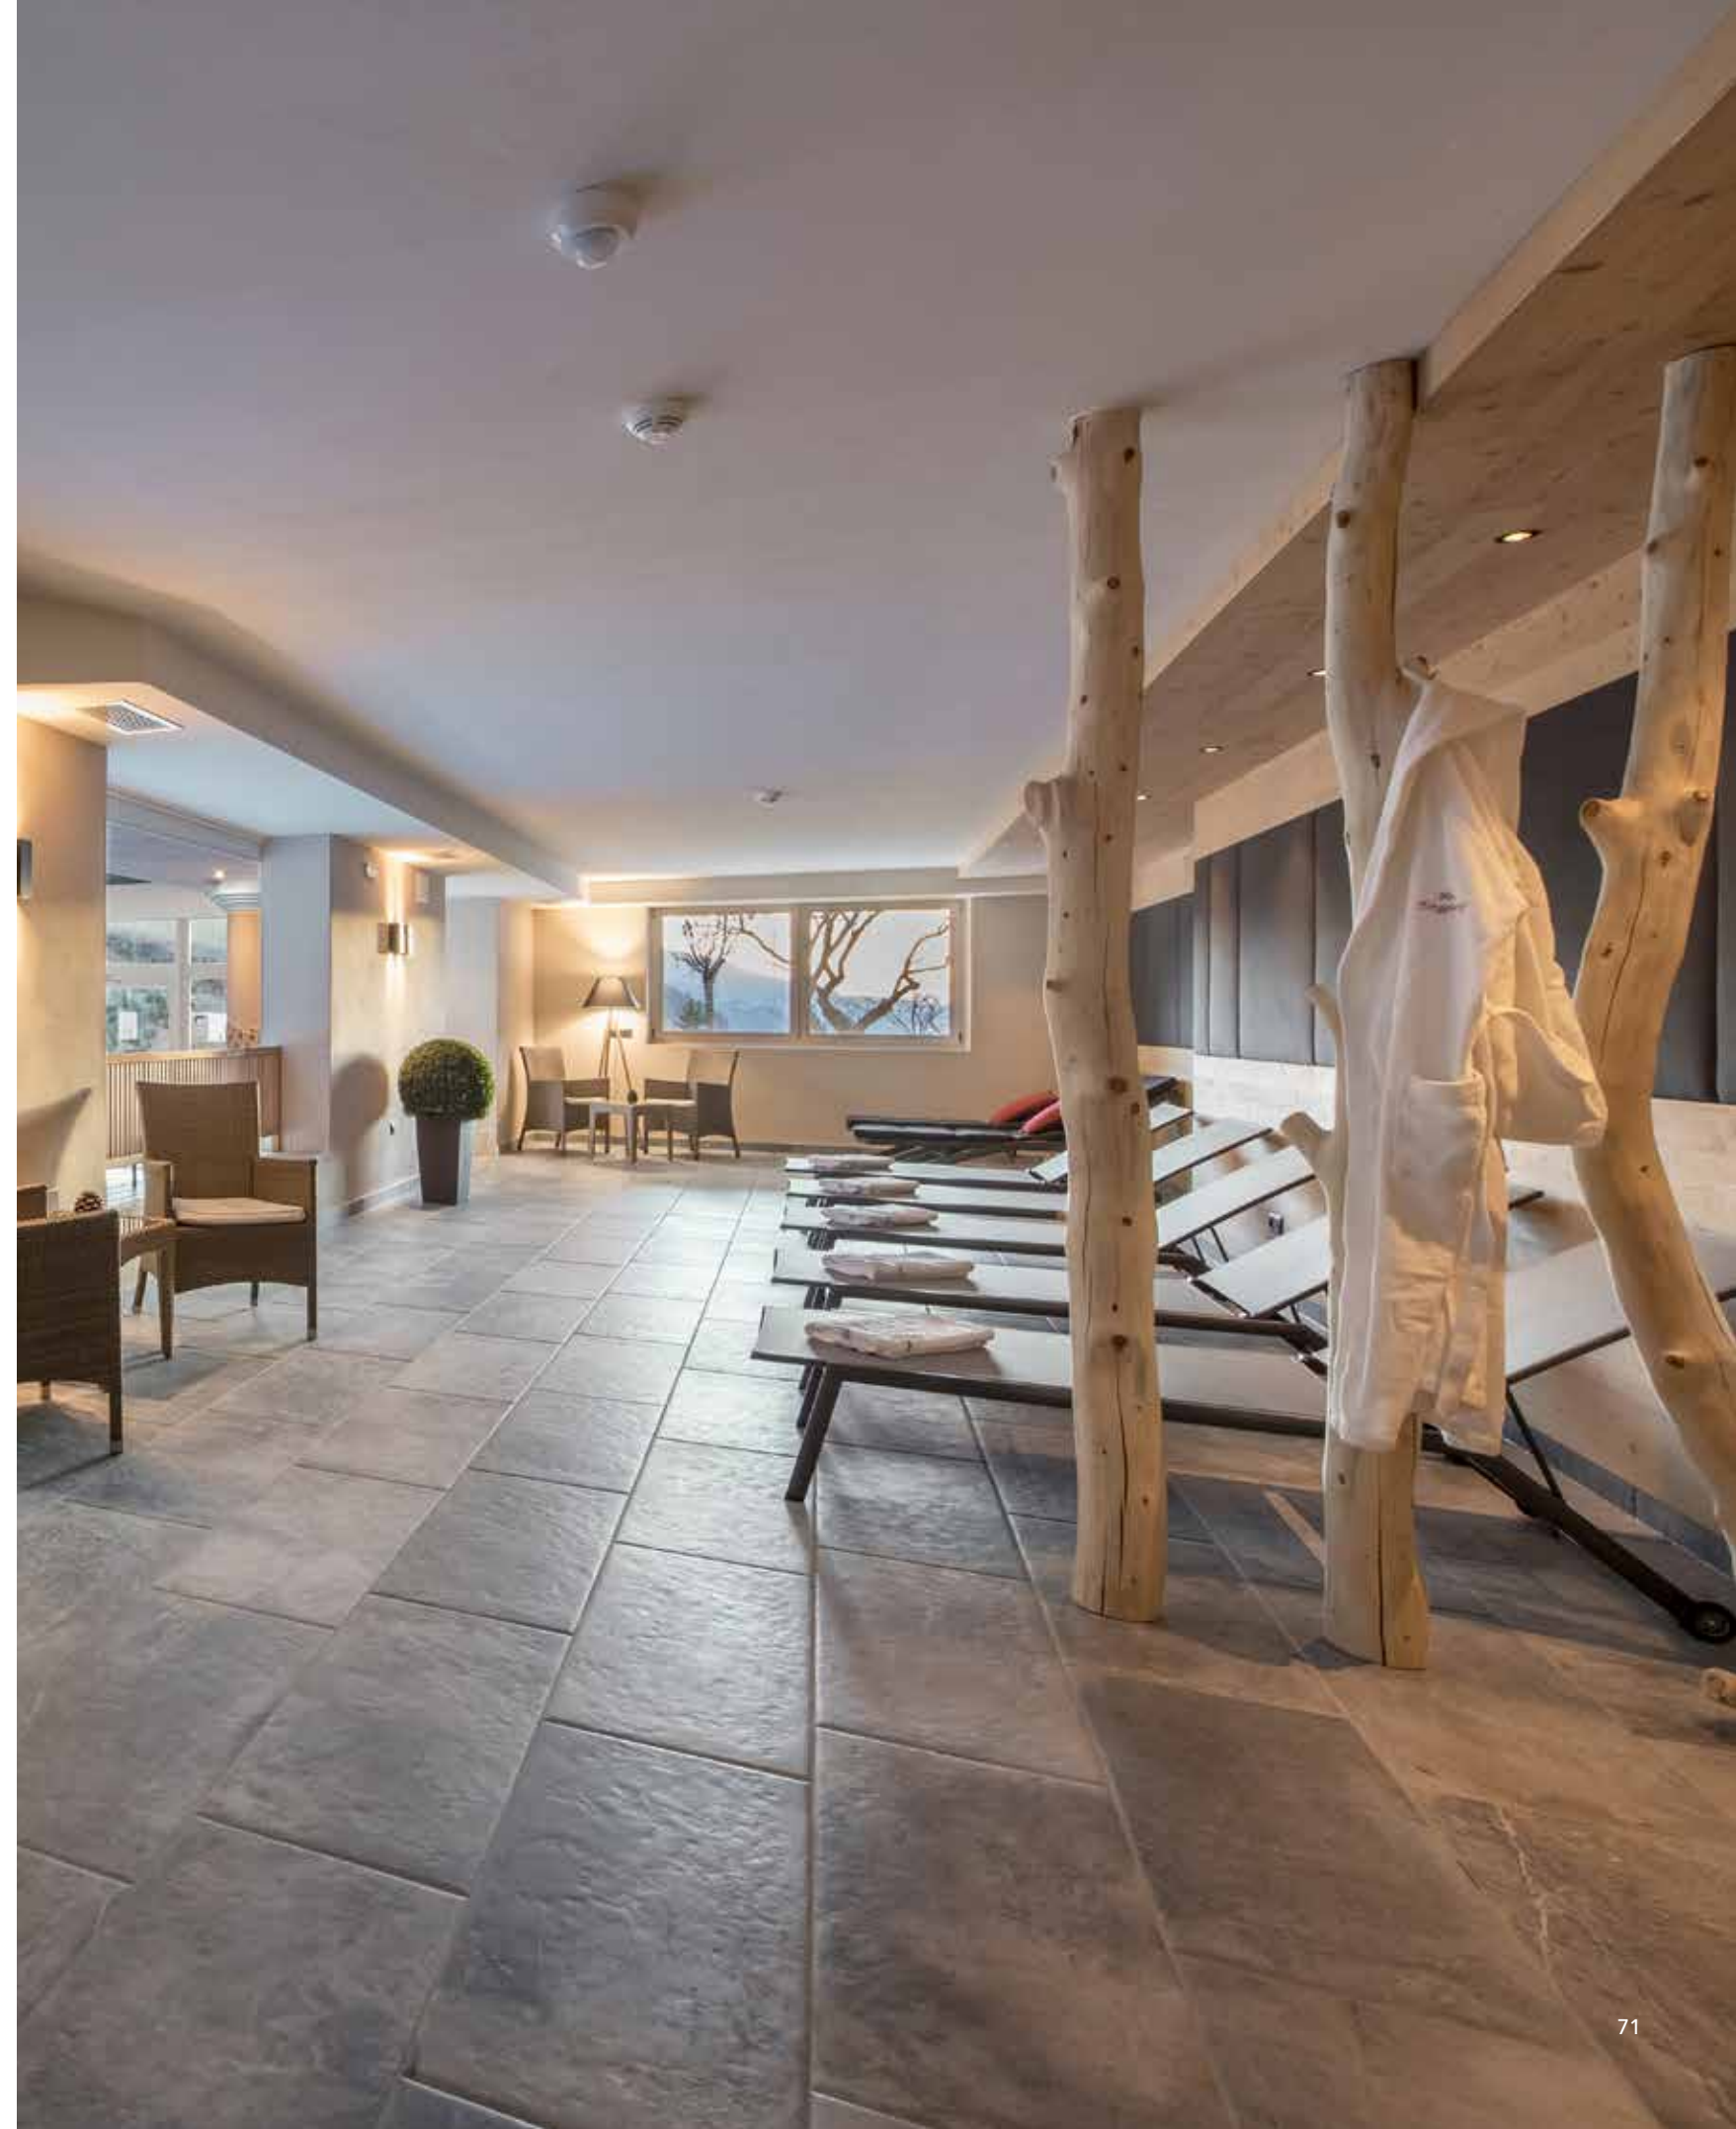

Name	Hotel Torgglerhof bei Brixen	Brand	Del Conca
Location	Bressanone, Italy	Collection	Climb
Architect	-	Product	40x80 cm
Area	Wall and Floor		10 mm
Credit	Gartner Fliesen		Matt finish