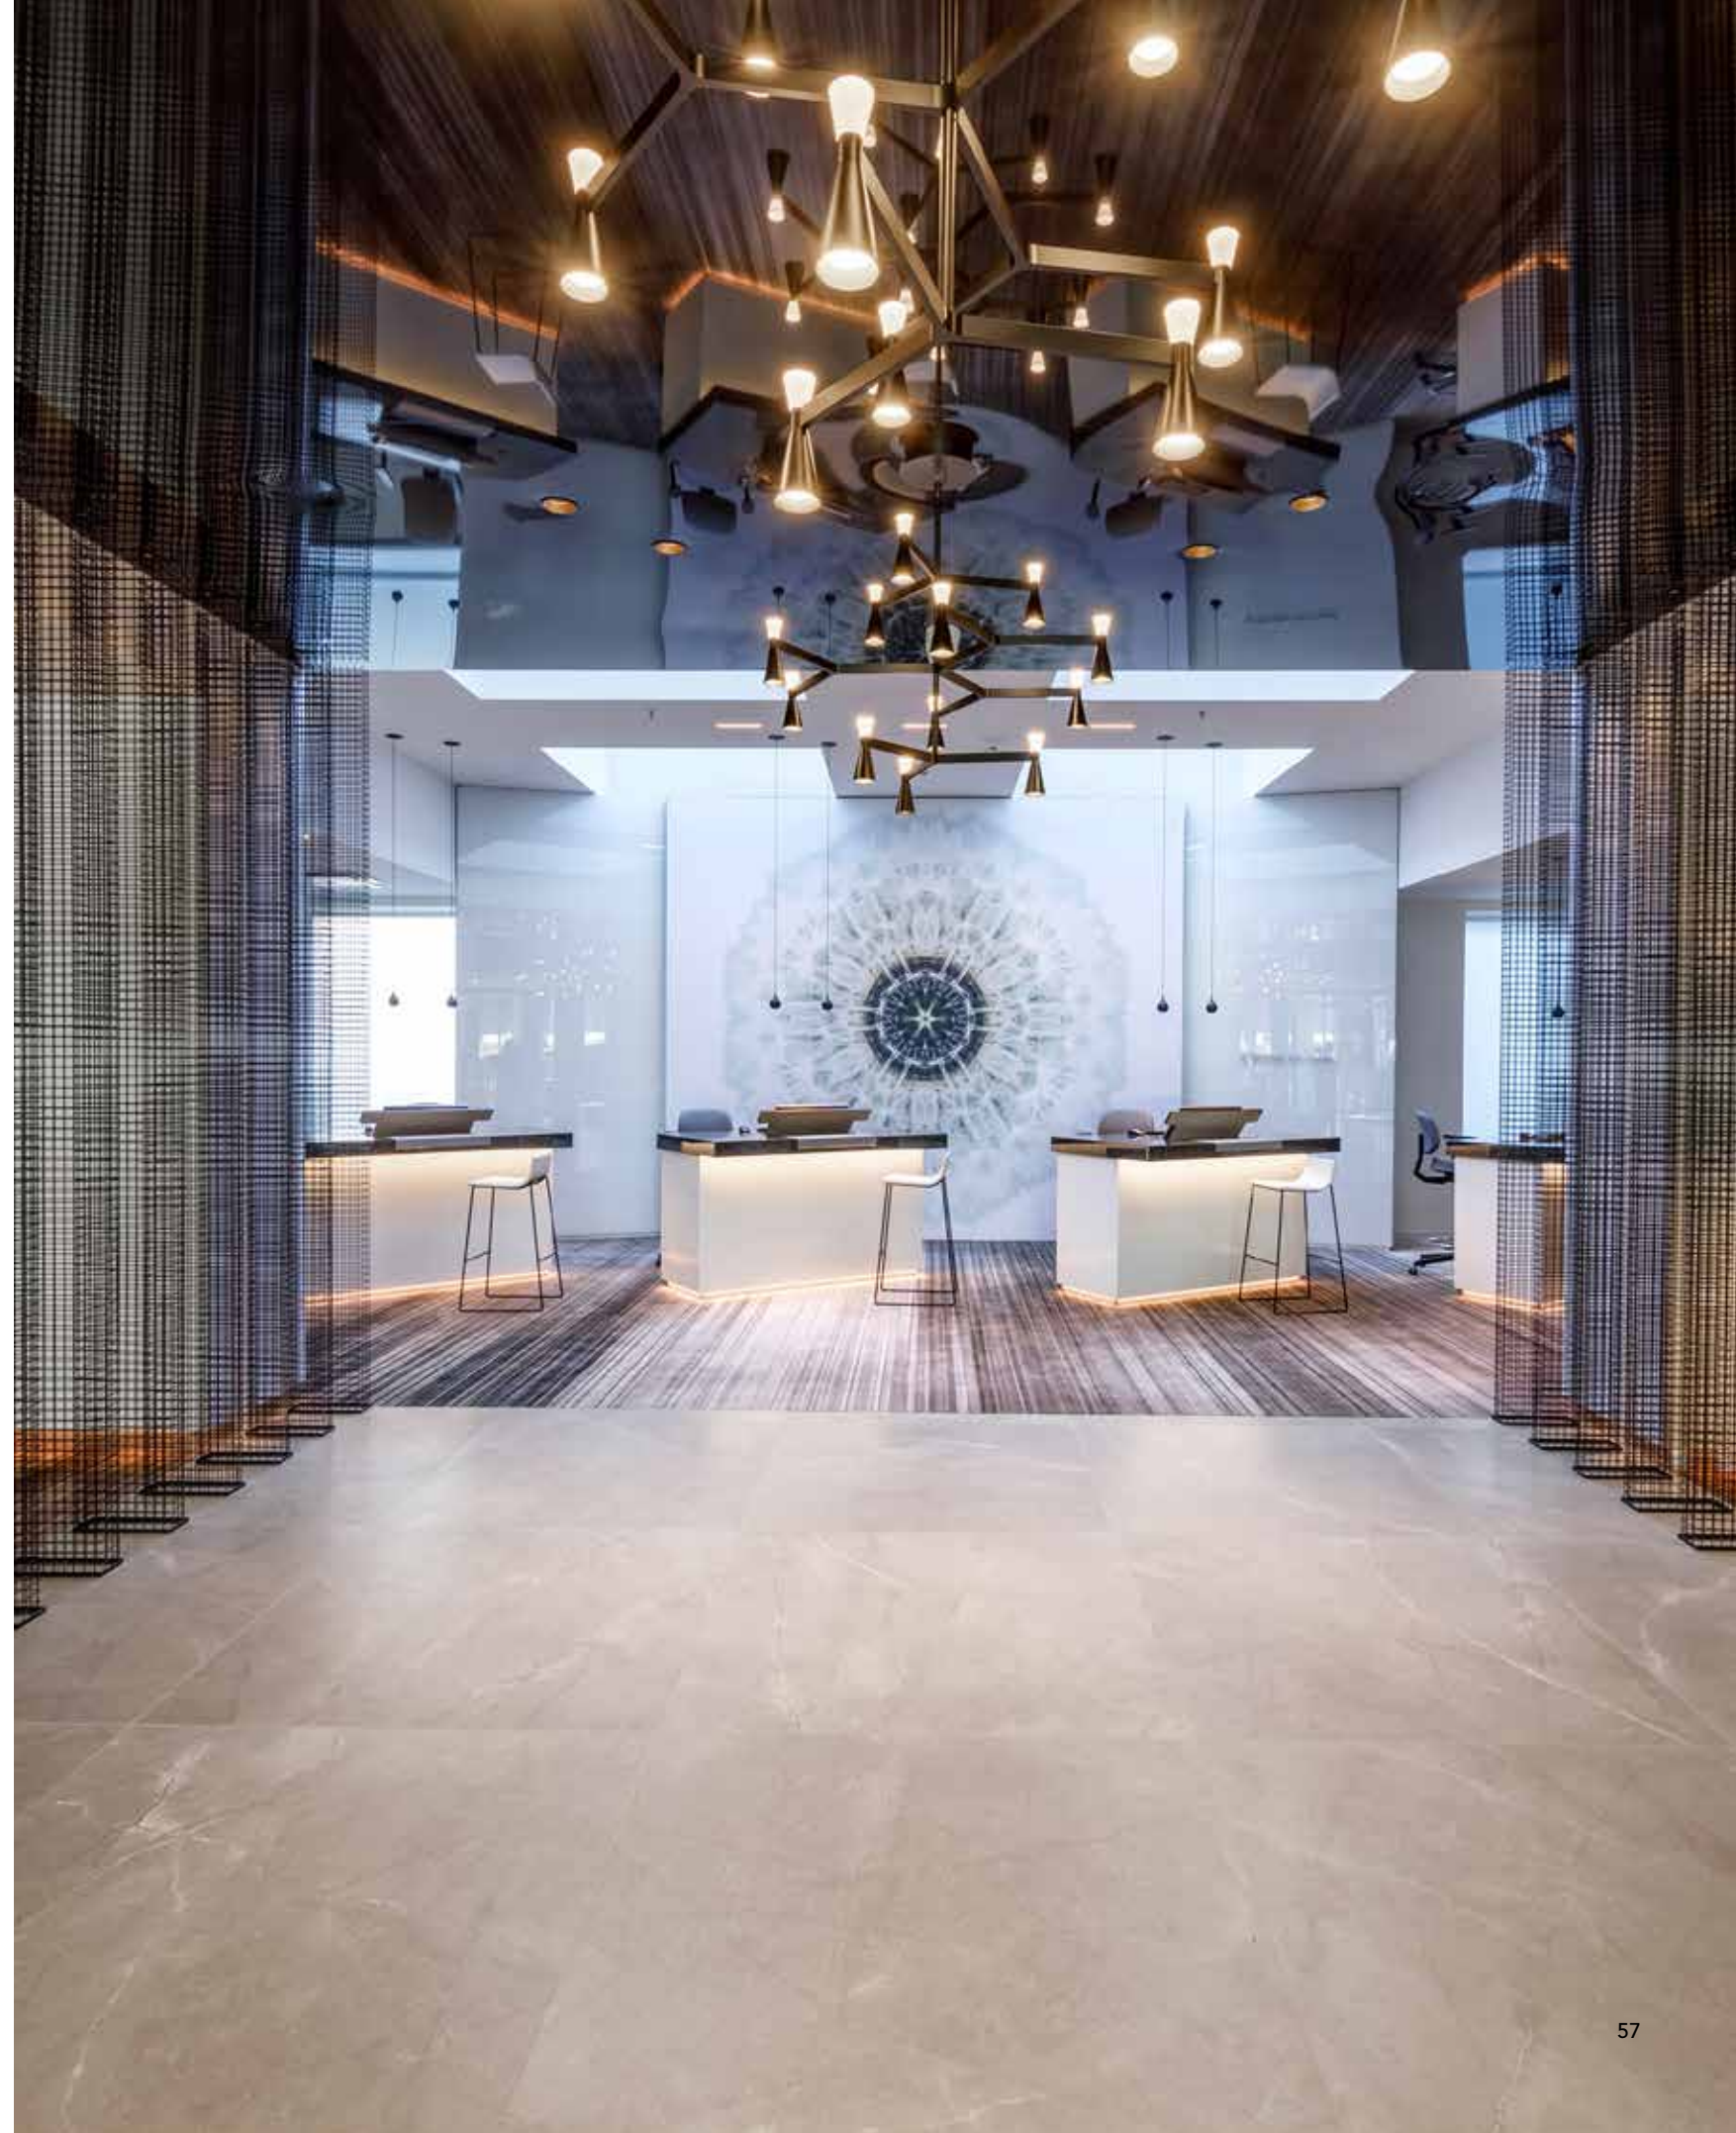

KALATHOS SQUARE LUXURY SUITES

Name	Kalathos Square	Brand	Del Conca
Location	Rhodes, Greece	Collection	Anversa / Vignoni
Architect	Yiannis Zervos	Product	120x120 / 60x120 / 80x80
Area	Floor		10 mm
Credit			Matt finish