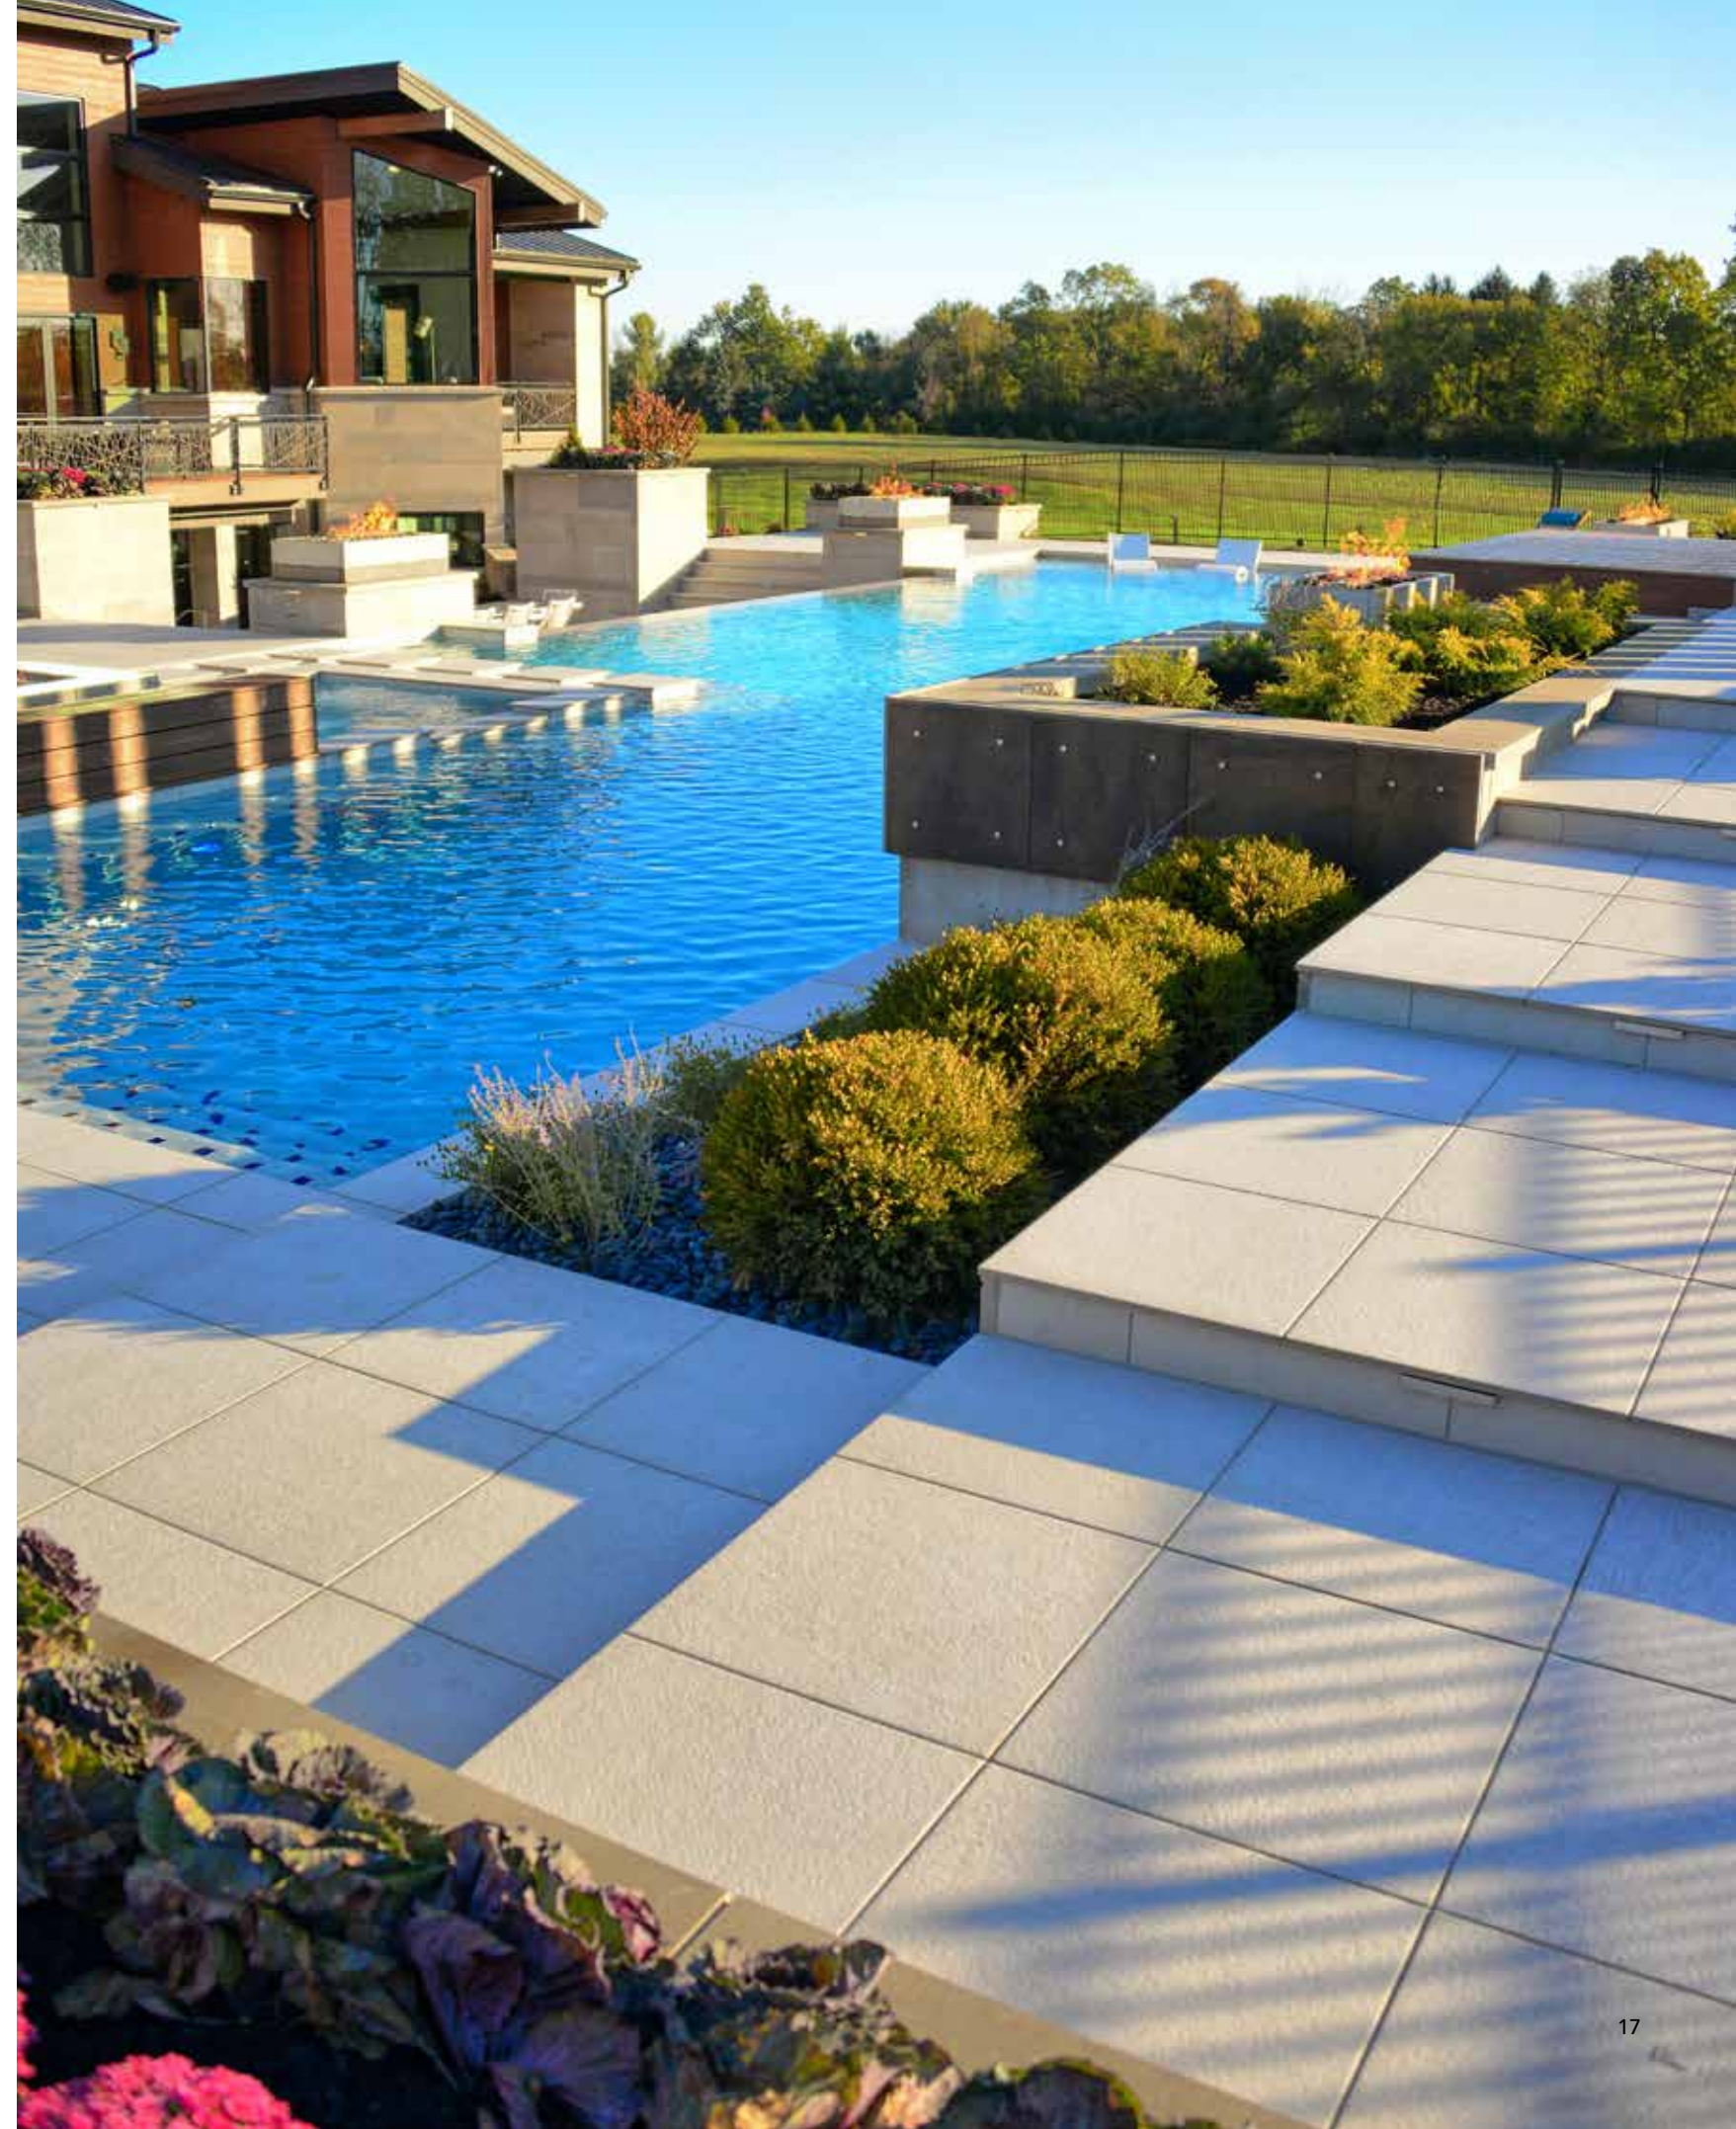

PRIVATE RESIDENCE ZIONSVILLE, IN

Name	Private Residence	Brand	Del Conca
Location	Zionsville, IN - USA	Collection	Stone Capital / Stone Capital 2
Architect	Goldberg Design Group and Reed Everett Design	Product	60x60 cm
Area	Wall and Floor		10 mm / 20 mm
Credit	P.J.E. Lawn Care & Landscaping		Grip surface