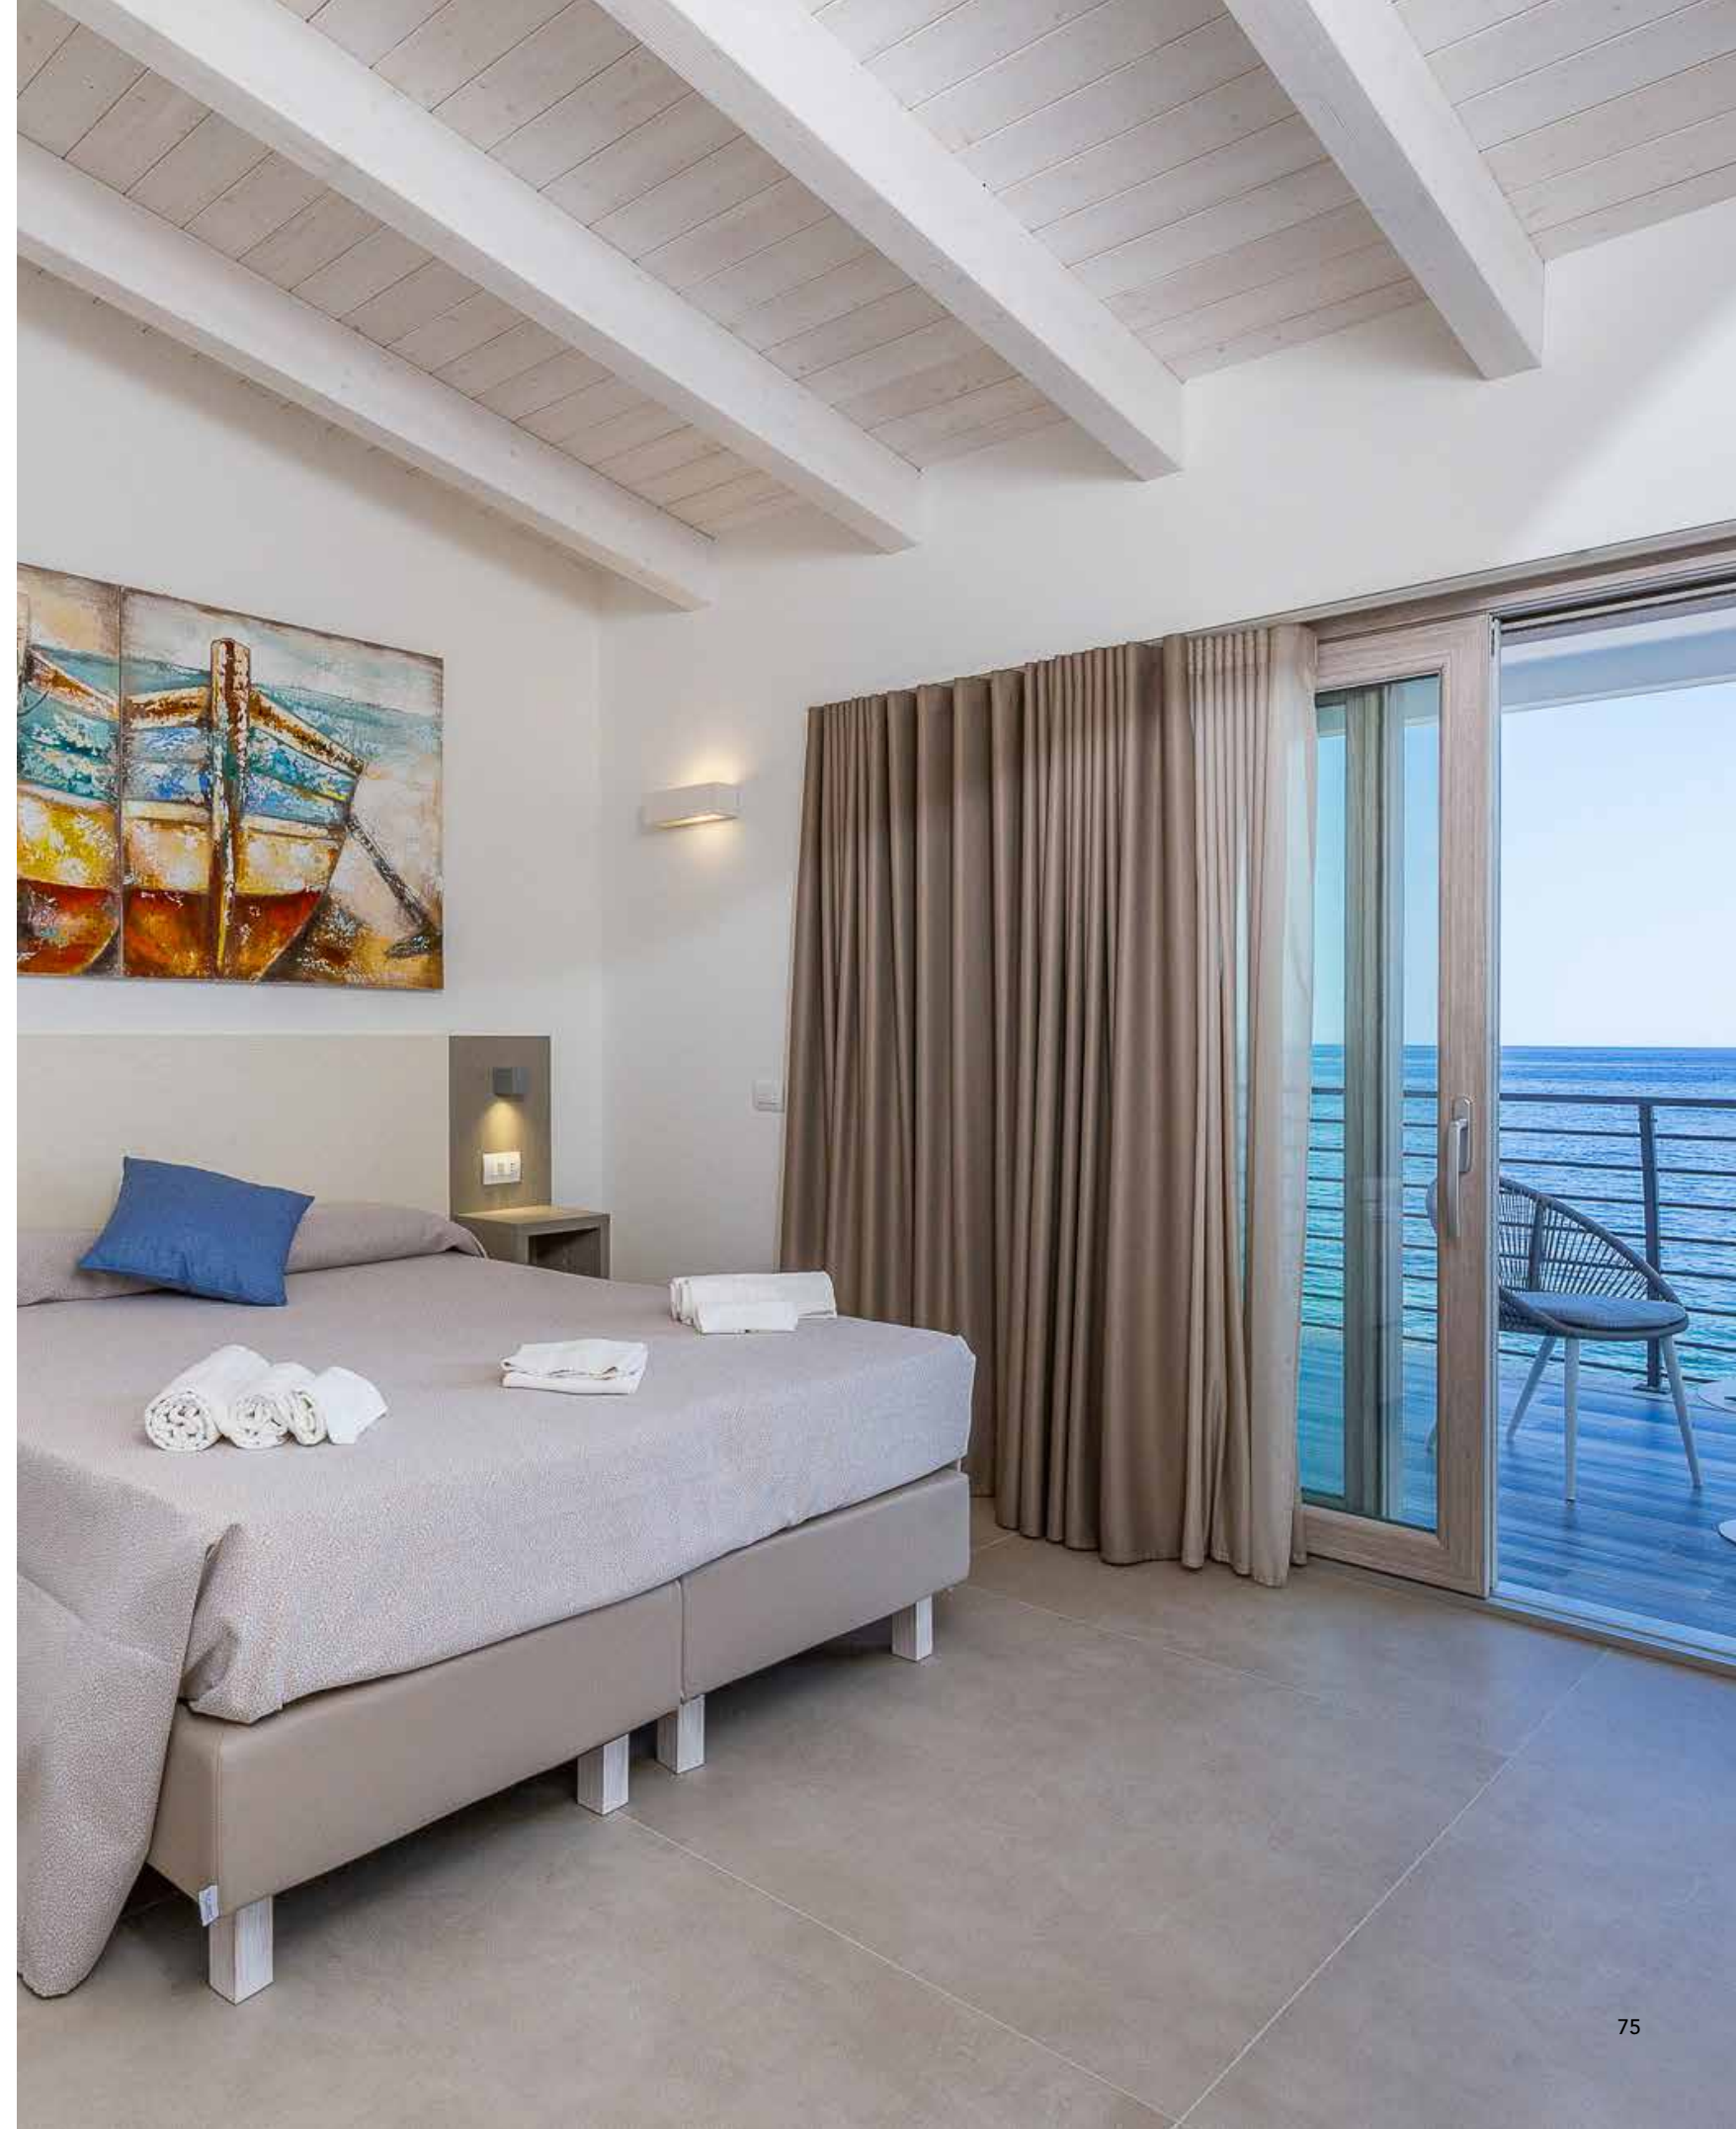

HOTEL CARAMARE

Name	Hotel Caramare	Brand	Del Conca
Location	Sardinia, Italy	Collection	Timeline
Architect	-	Product	60x120 cm
Area	Wall and Floor		8,5 mm
Credit	Edil Porcu snc / Nieddu		Matt finish

HOTEL IFINGER