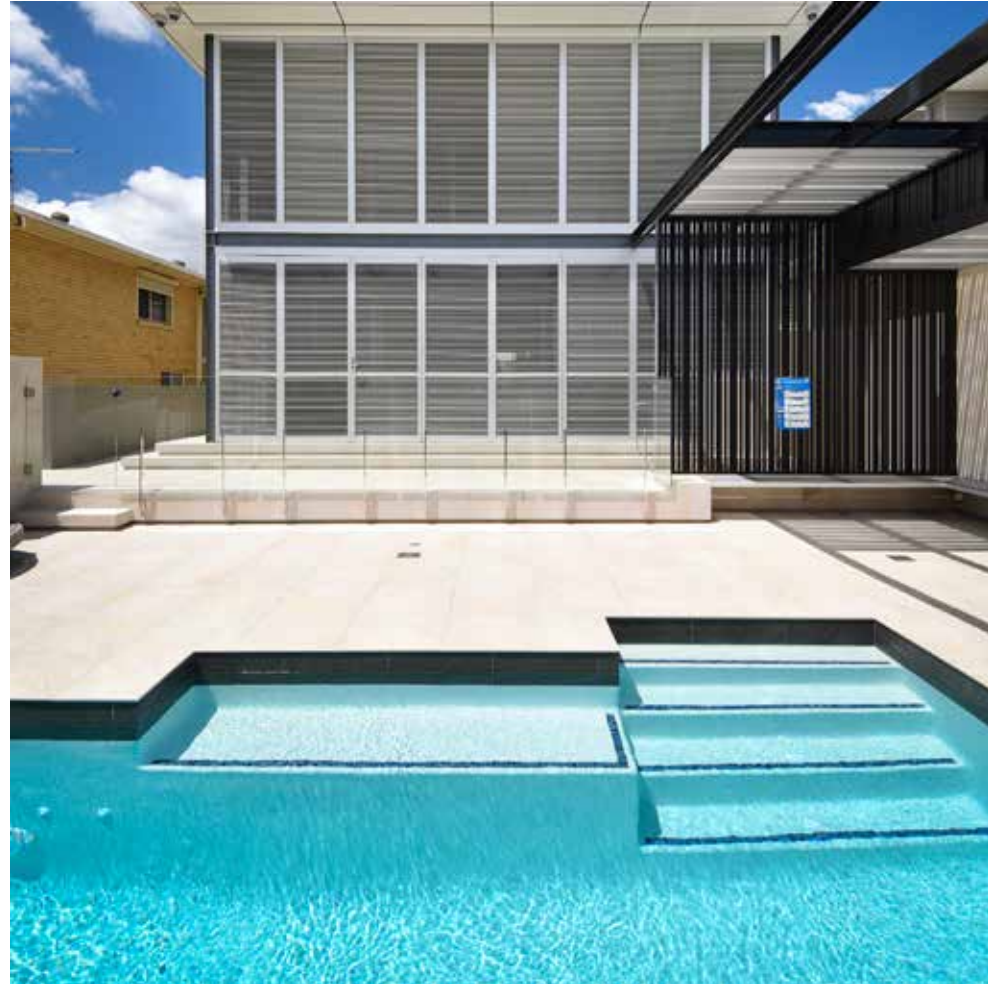

PRIVATE RESIDENCE BRISBANE