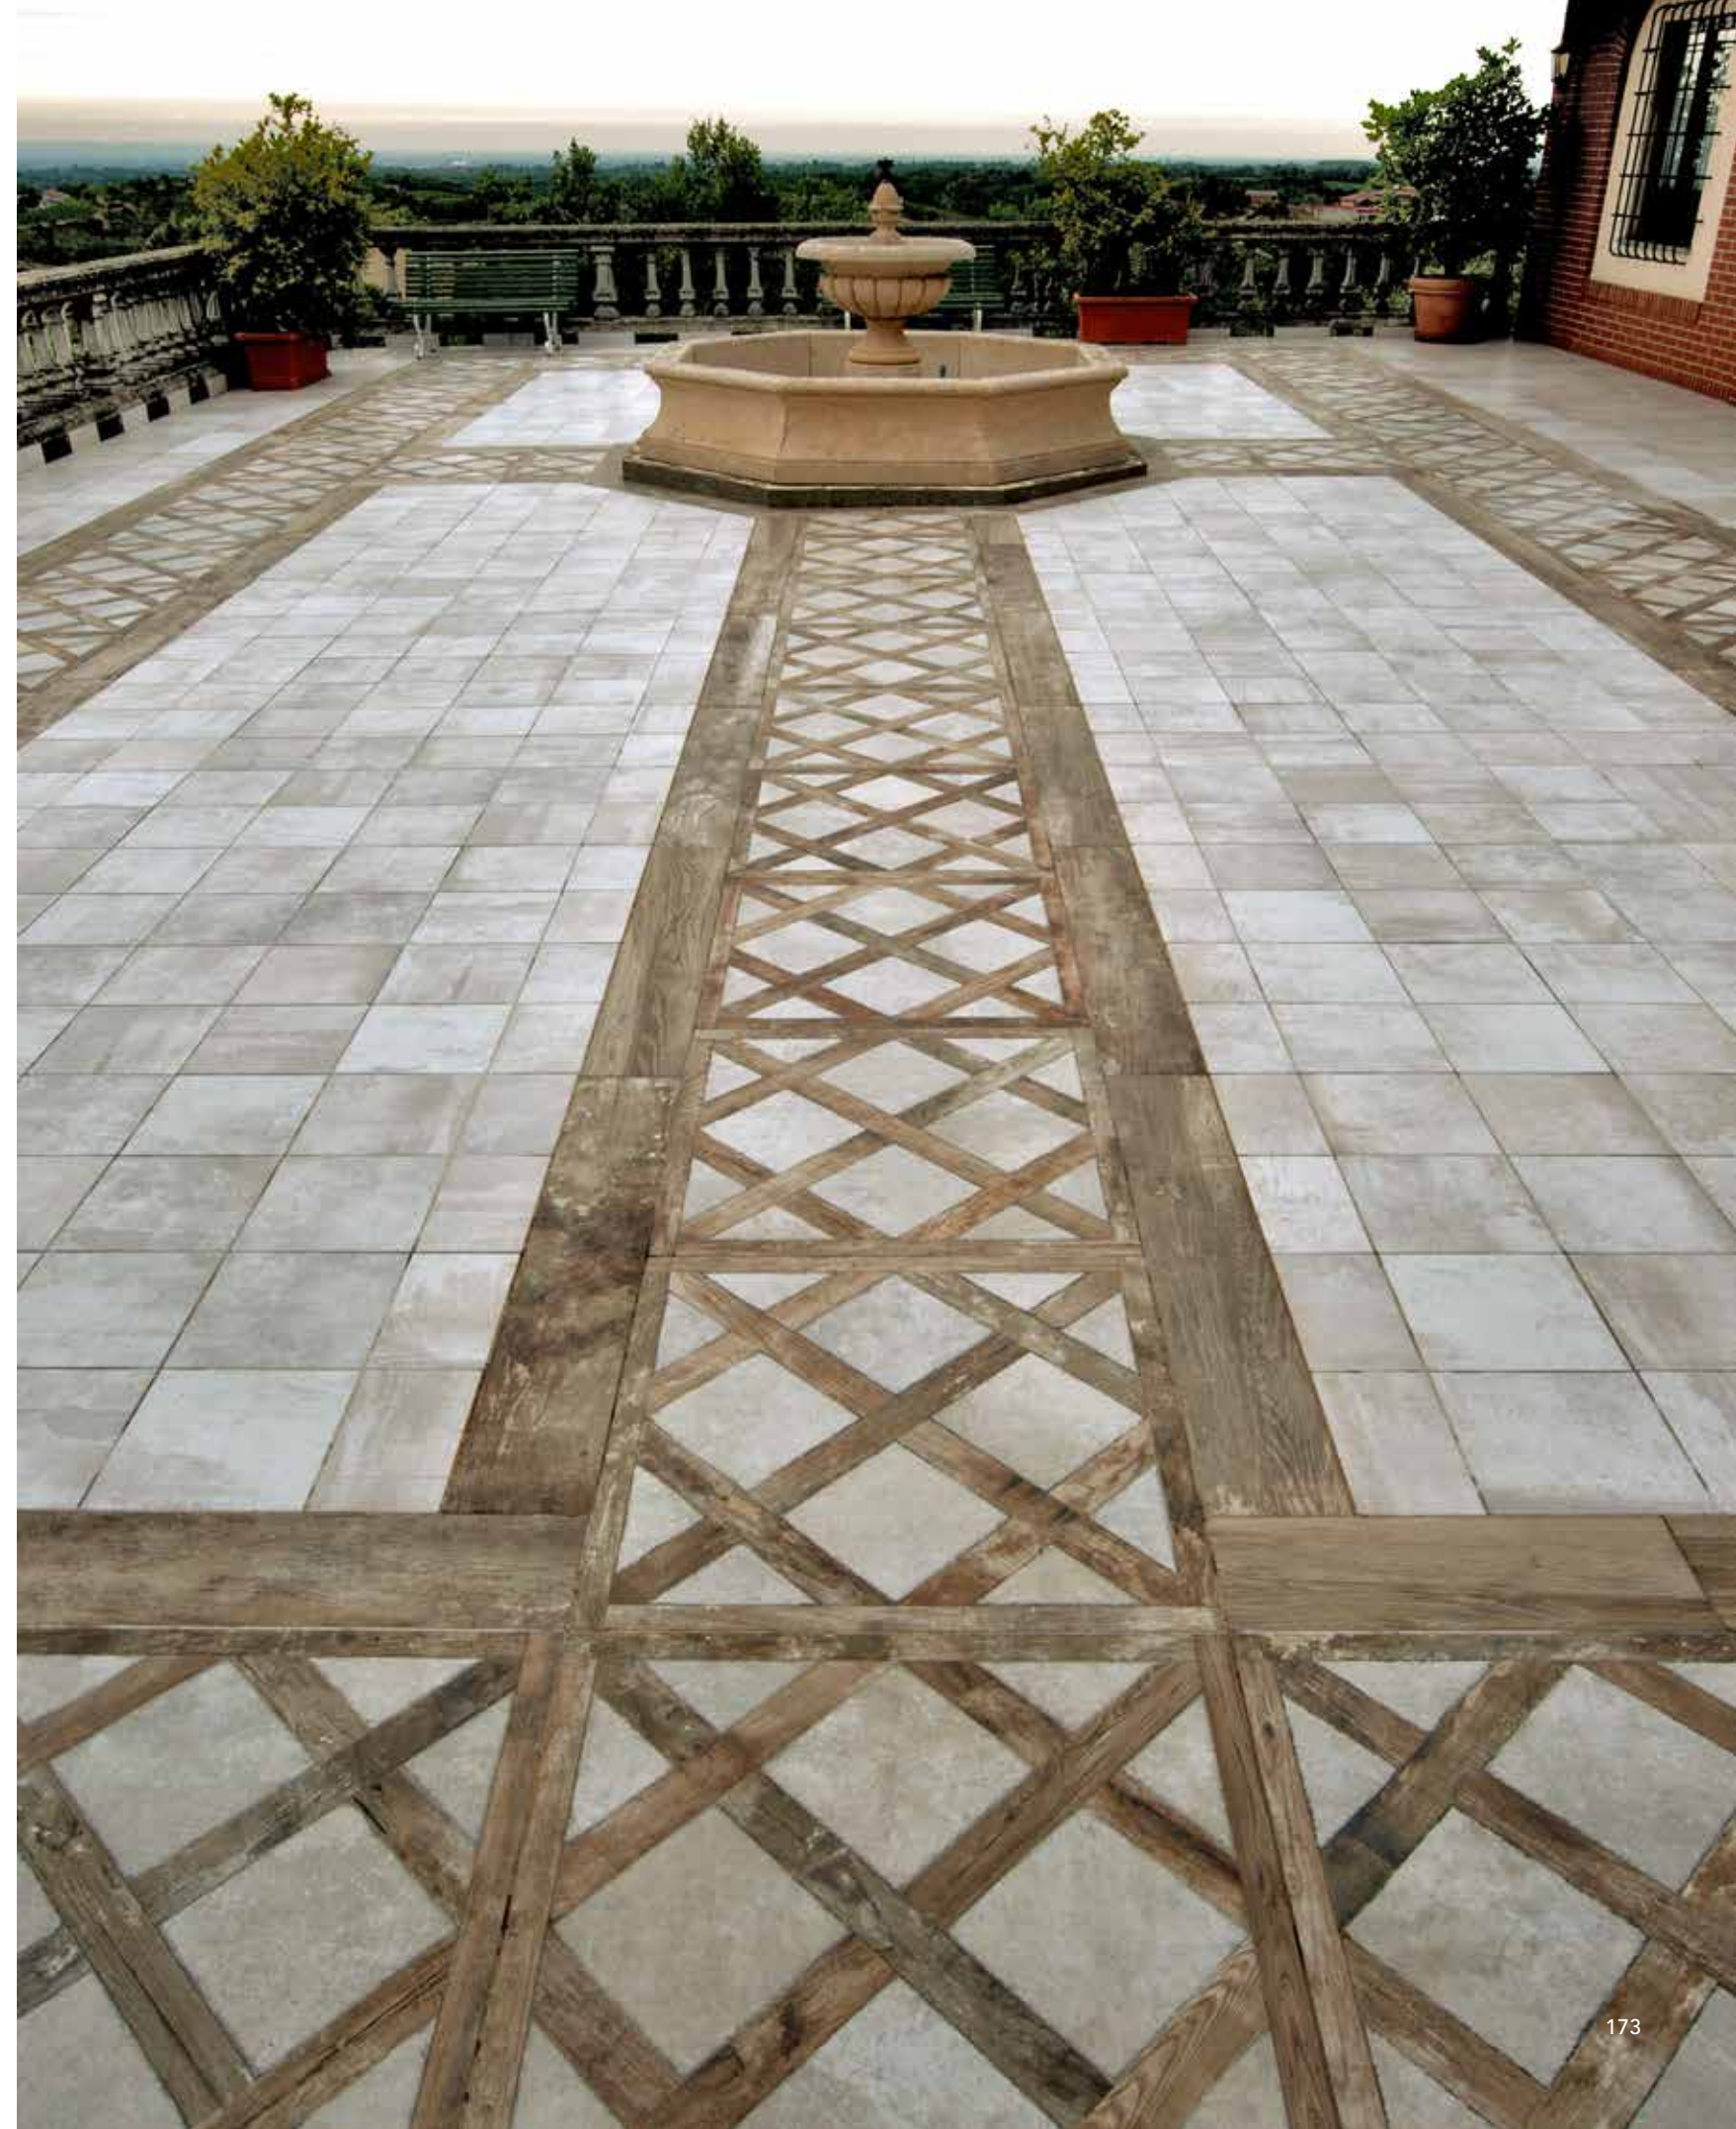

Name	La Scolca Winery	Brand	Del Conca
Location	Gavi, Italy	Collection	Vignoni, Vignoni Wood, Upgrade
Architect	-	Product	80x80 cm / 20x120 cm / 30x30 cm
Area	Floor		10 mm
Credit	Remaco Sas		Matt finish