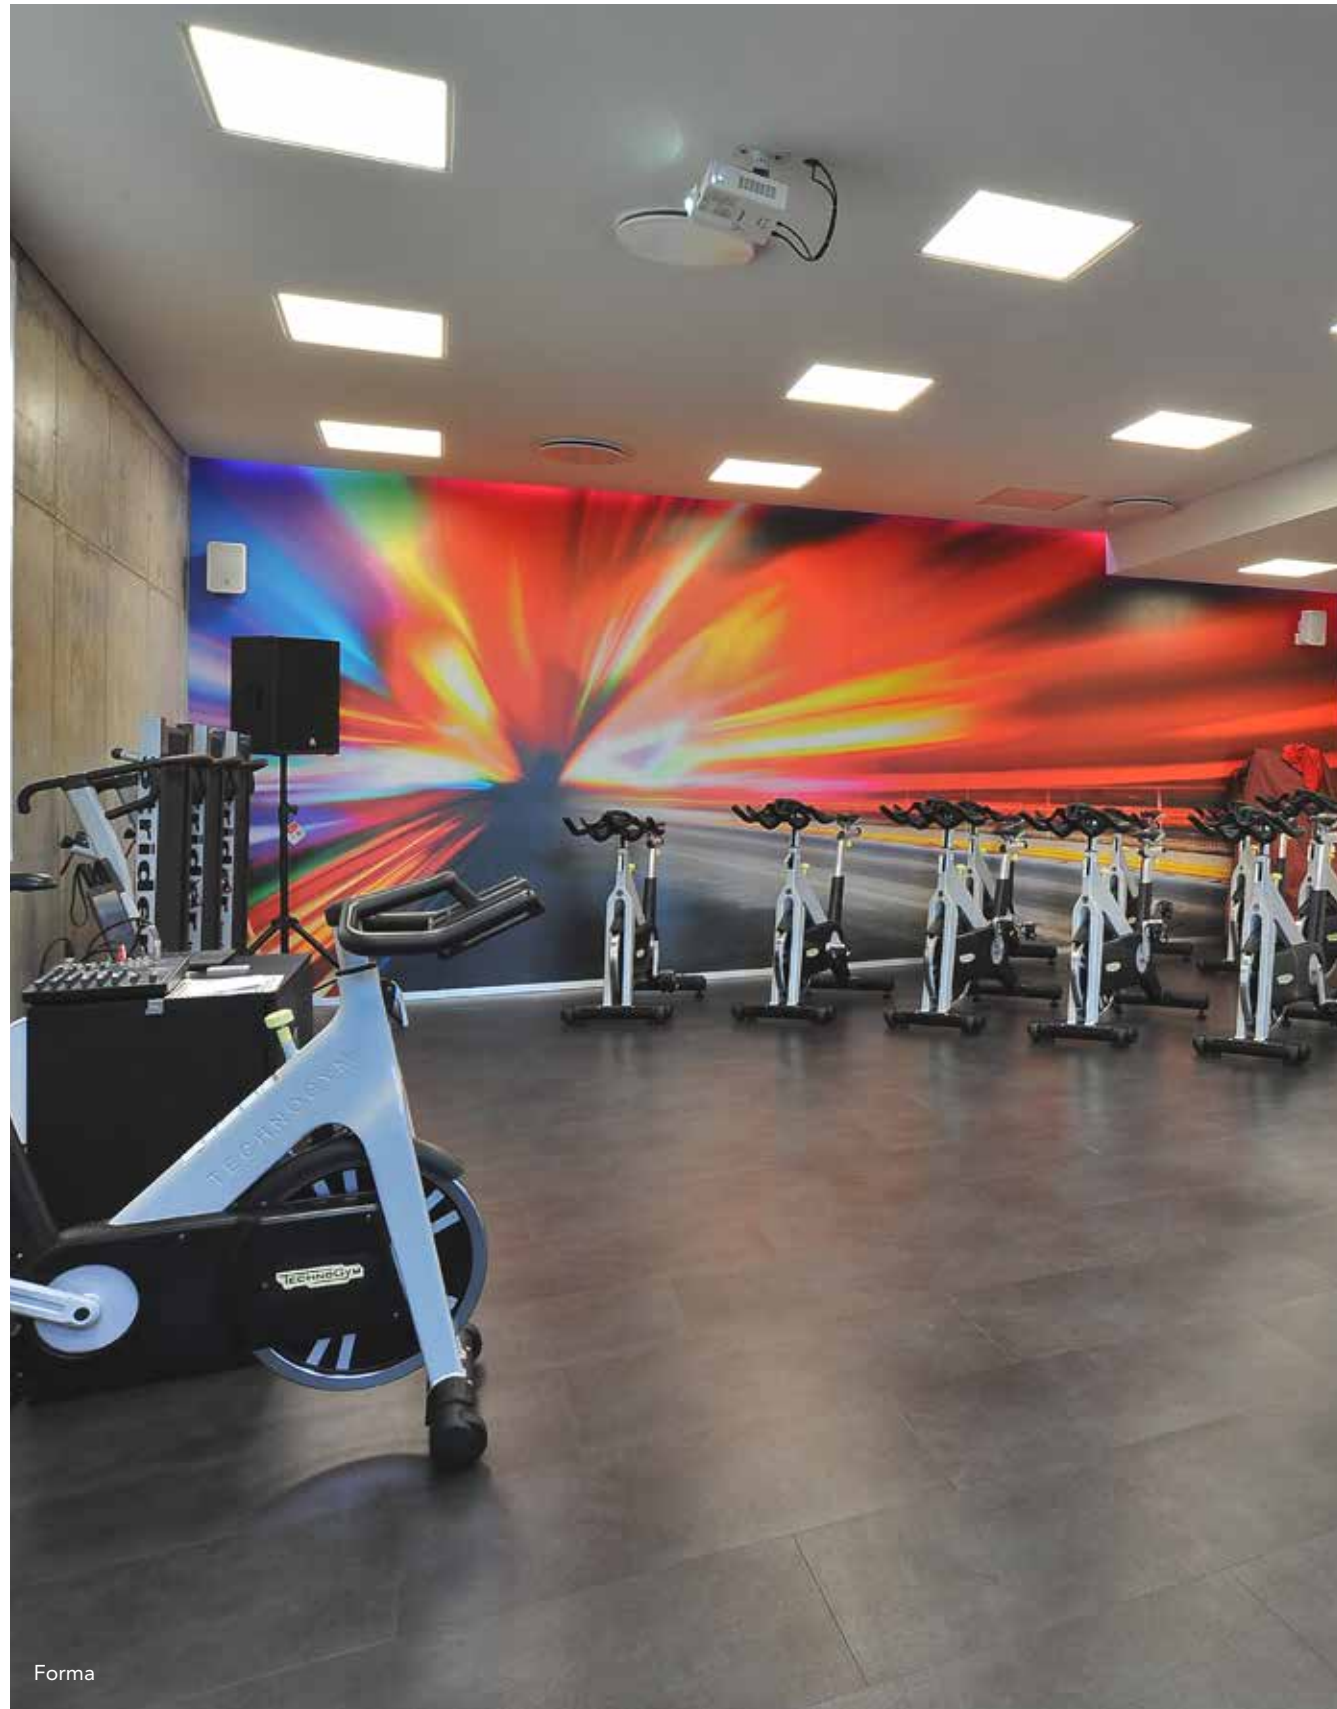

Name	Eracle Sports Center	Brand	Del Conca
Location	San Fermo della Battaglia, Italy	Collection	Various
Architect	-	Product	Various sizes
Area	Wall & Floor		5 mm / 10 mm / 20 mm
Credit	Gianluca Zambrotta		Matt / Grip finishes