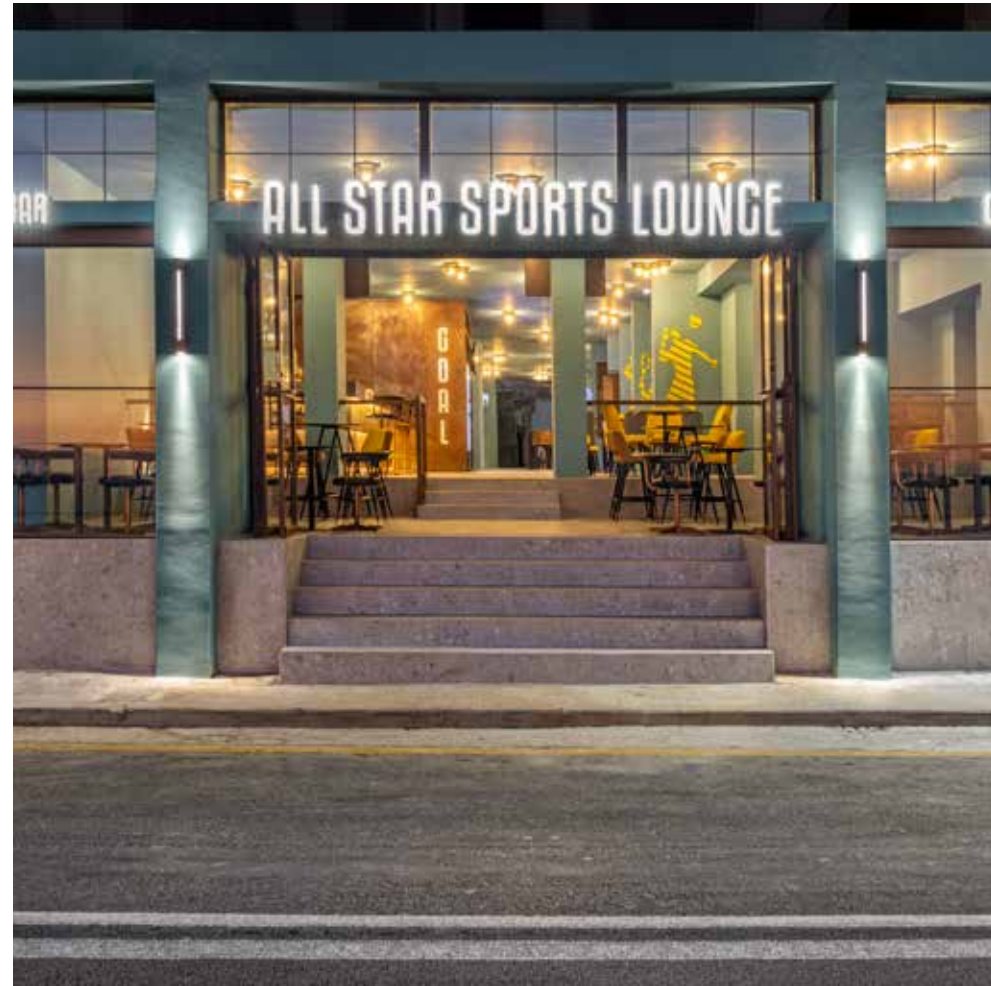

ALL STAR SPORTS LOUNGE BAR & GRILL

Name	All Star Sports Lounge Bar & Grill	Brand	Del Conca
Location	Rhodes, Greece	Collection	Stelvio
Architect	Eleni Karimali Architect	Product	80x80 cm
Area	Wall and Floor		10 mm
Credit	-		Matt finish