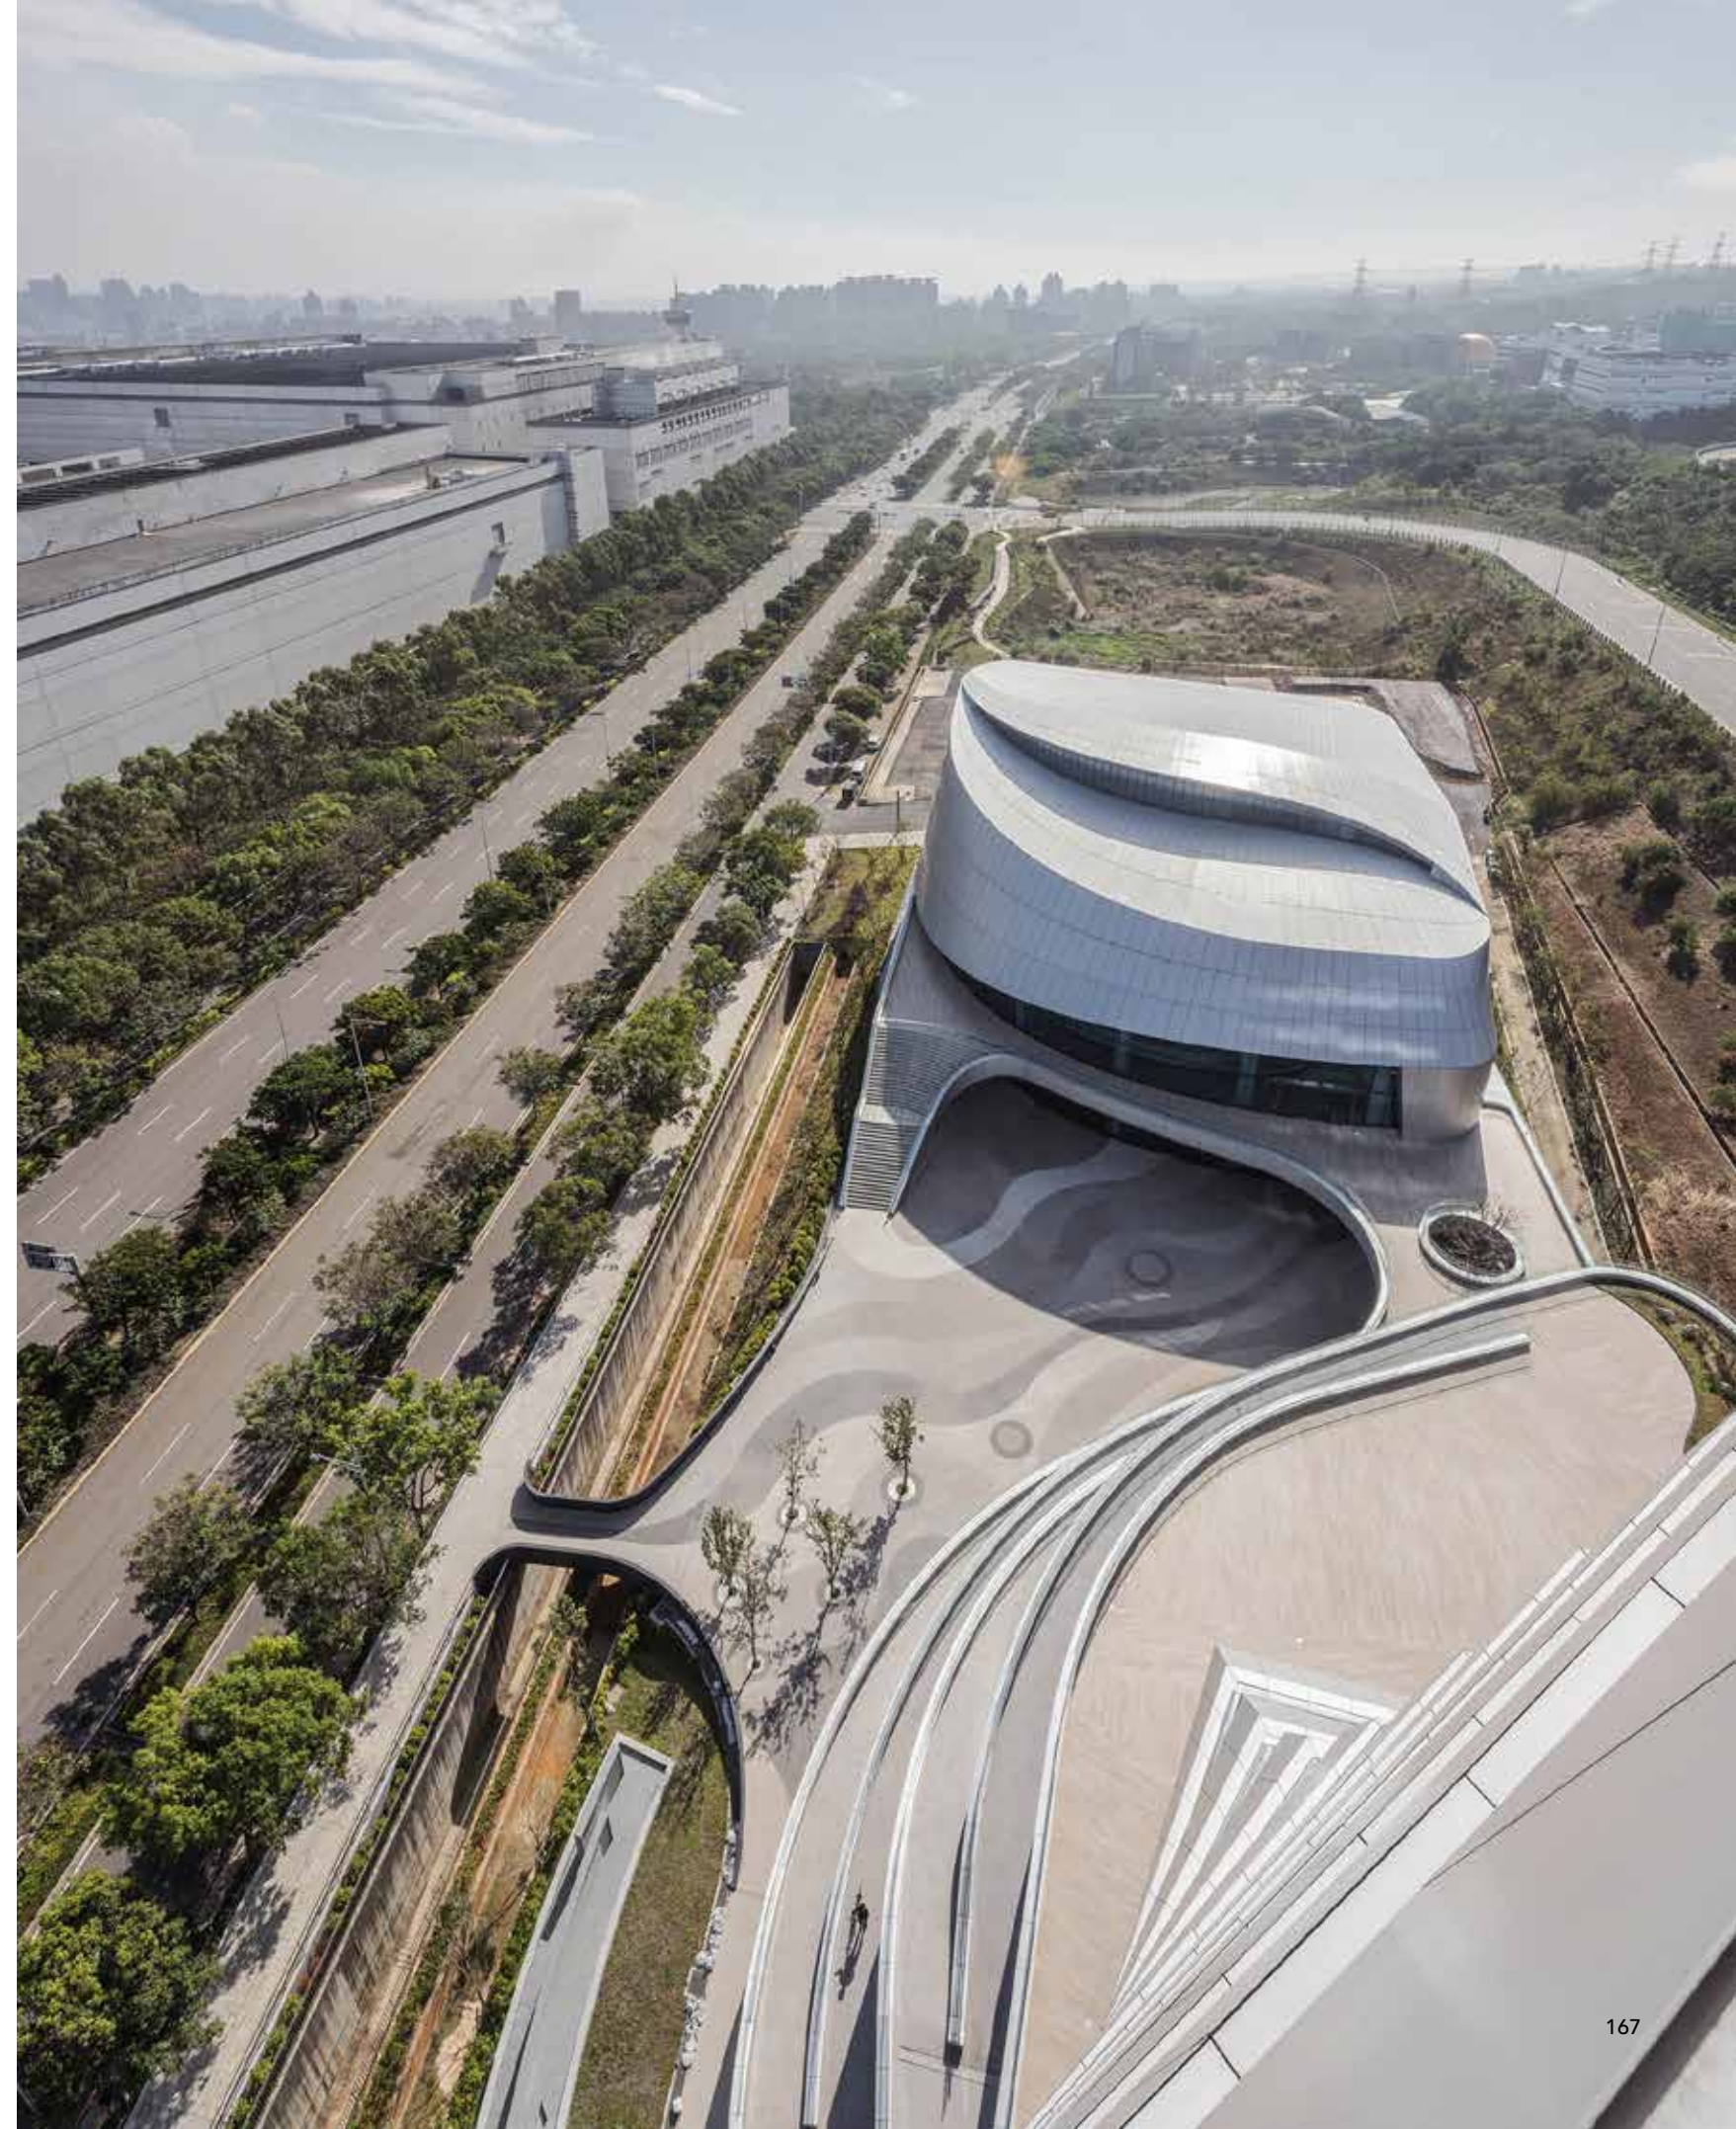

Name	Giant Headquarters	Brand	Del Conca
Location	Taiwan, China	Collection	Monteverde2
Architect	J. J. Pan & Partners	Product	40x120 cm
Area	Floor		20 mm
Credit	Maigae Int'l Inc		Grip finish