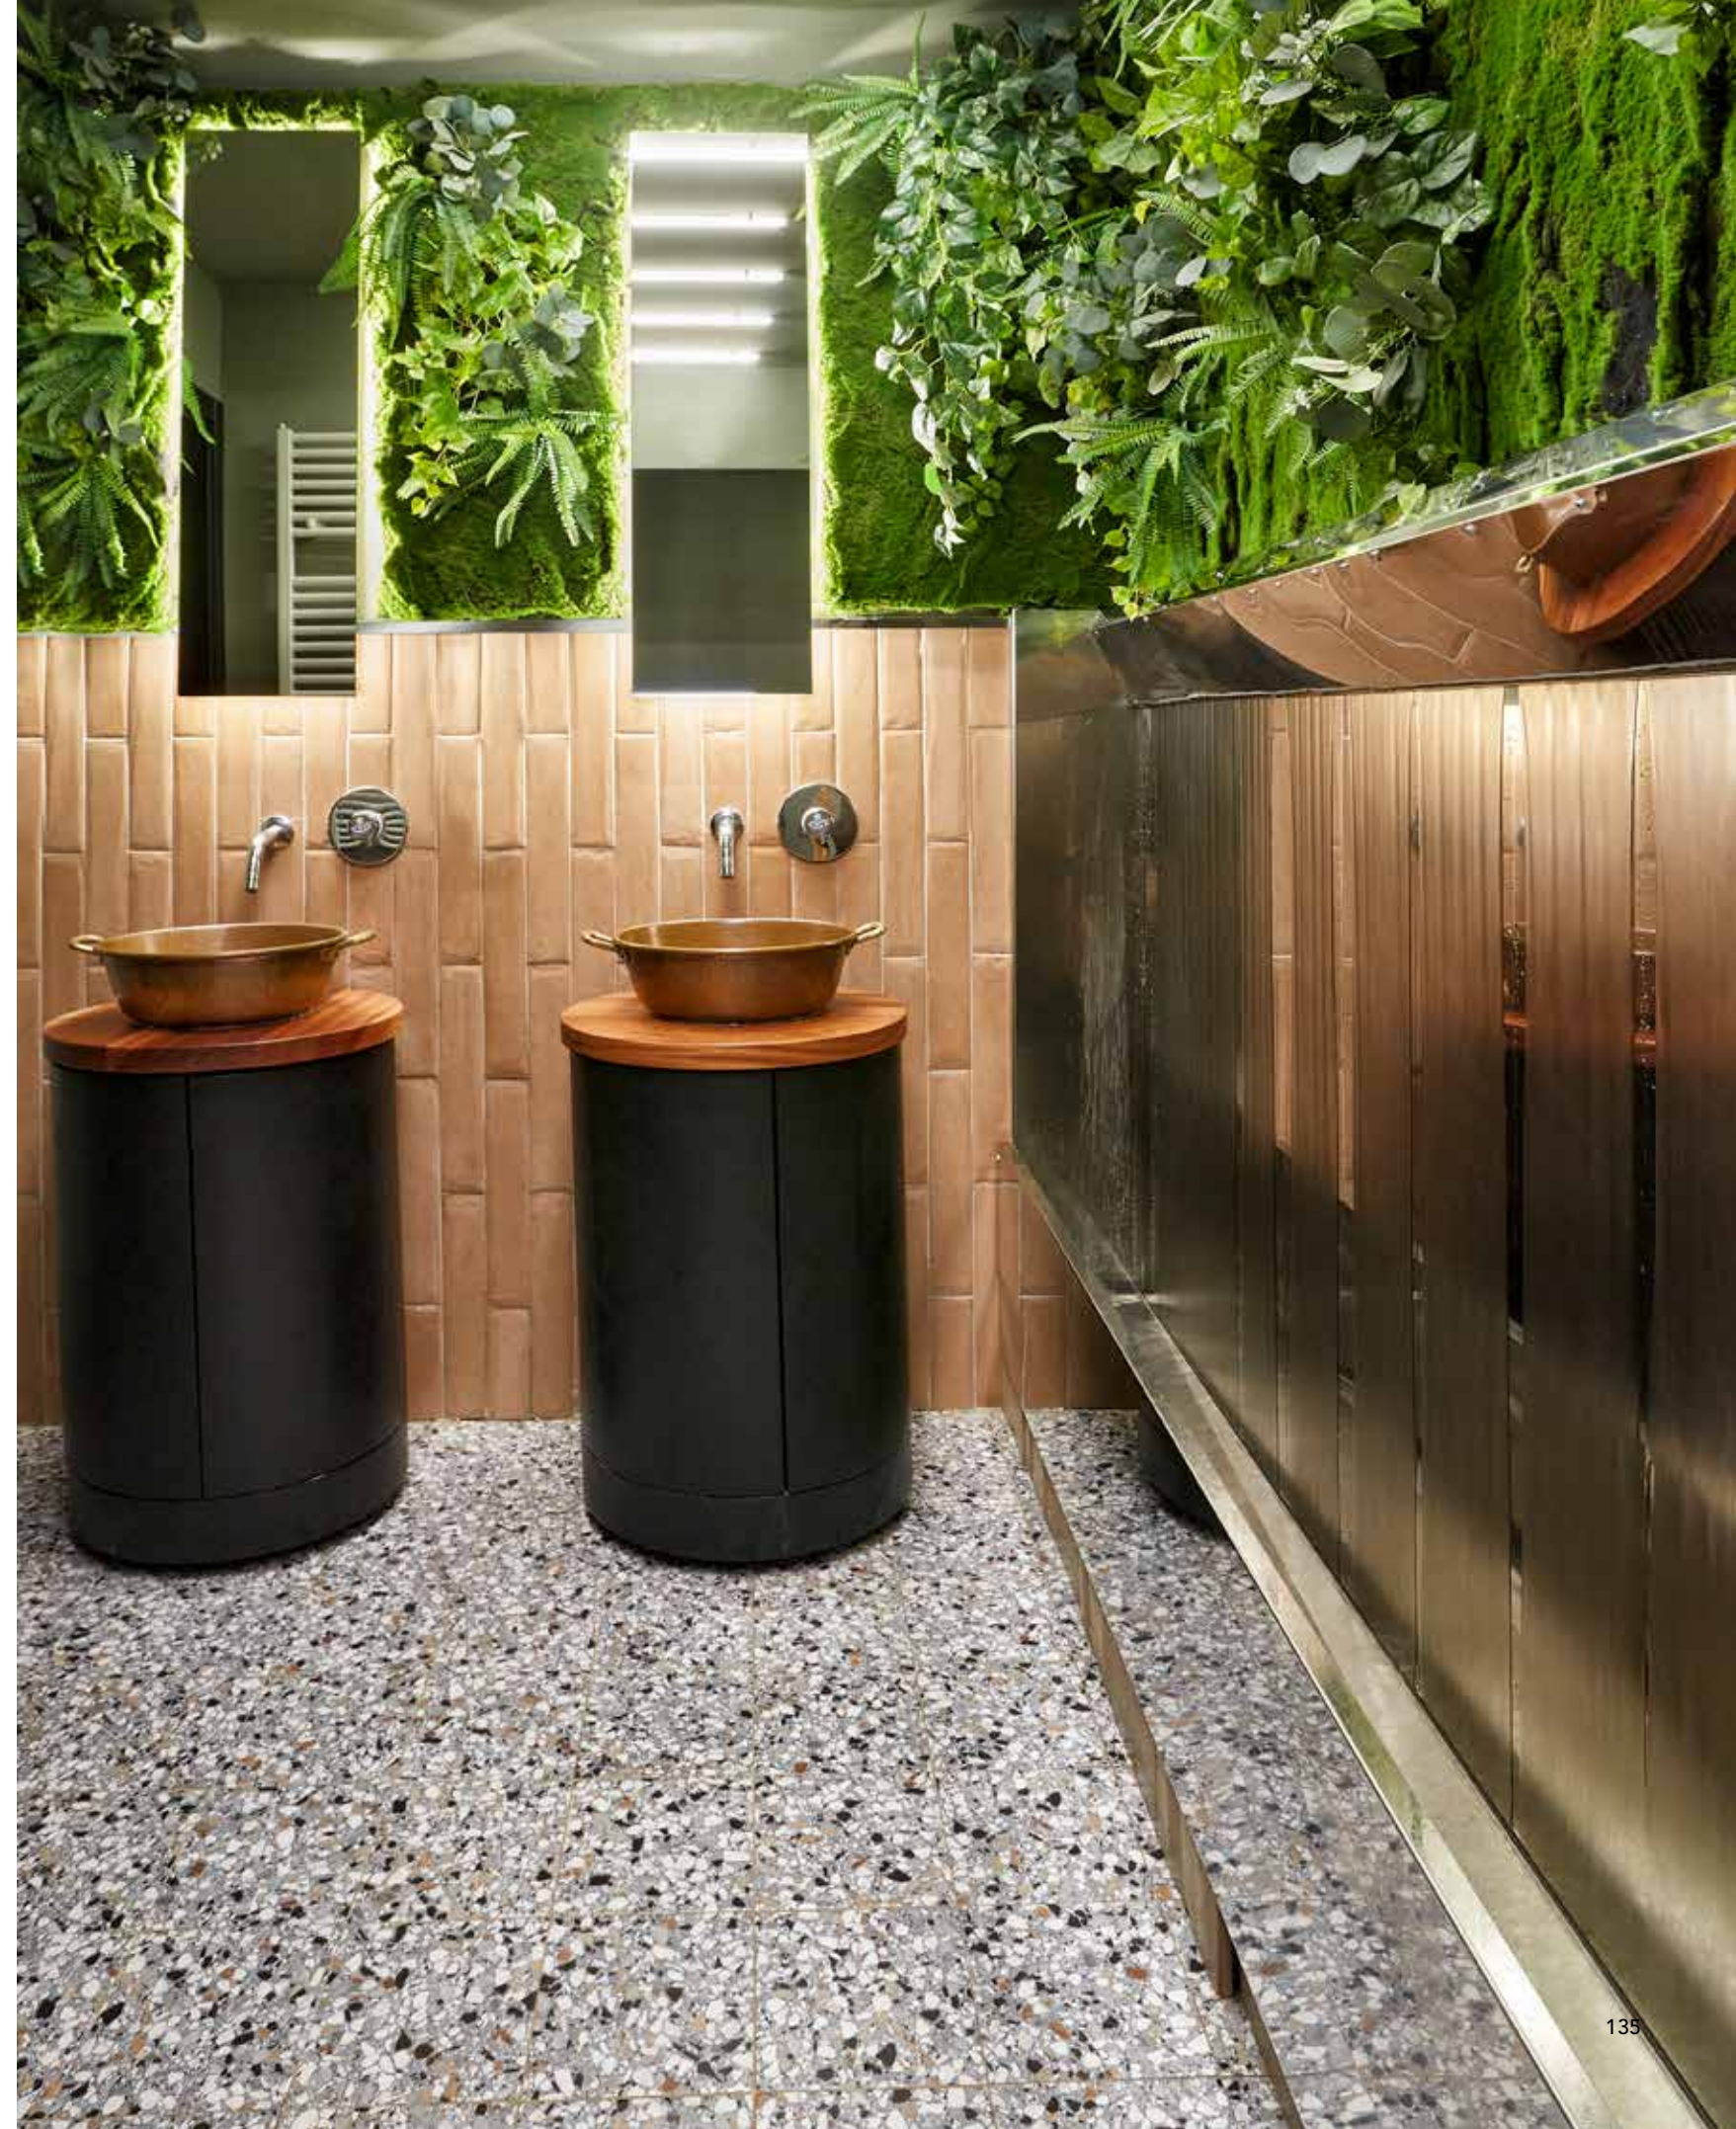

Name	Da Quei Matti	Brand	Faetano
Location	Riccione, Italy	Collection	London / Frammenti
Architect	Studio Tognoloni and Partners	Product	20x20 cm
Area	Wall and Floor		8,5 cm
Credit	Del Conca Showroom		Matt finish