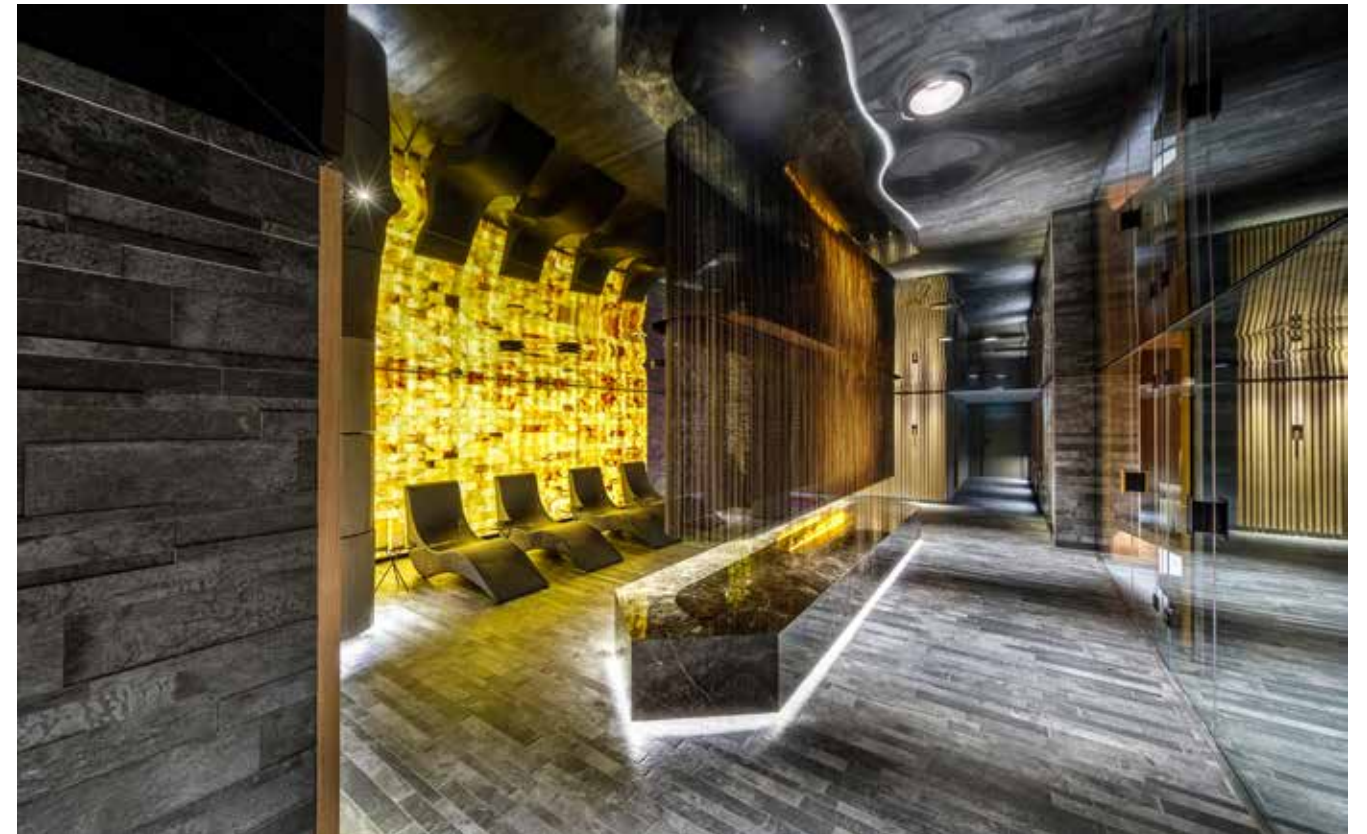

KALATHOS SQUARE LUXURY SUITES

Name	Kalathos Square	Brand	Del Conca
Location	Rhodes, Greece	Collection	Anversa / Vignoni
Architect	Yiannis Zervos	Product	120x120 / 60x120 / 80x80
Area	Floor		10 mm
Credit			Matt finish