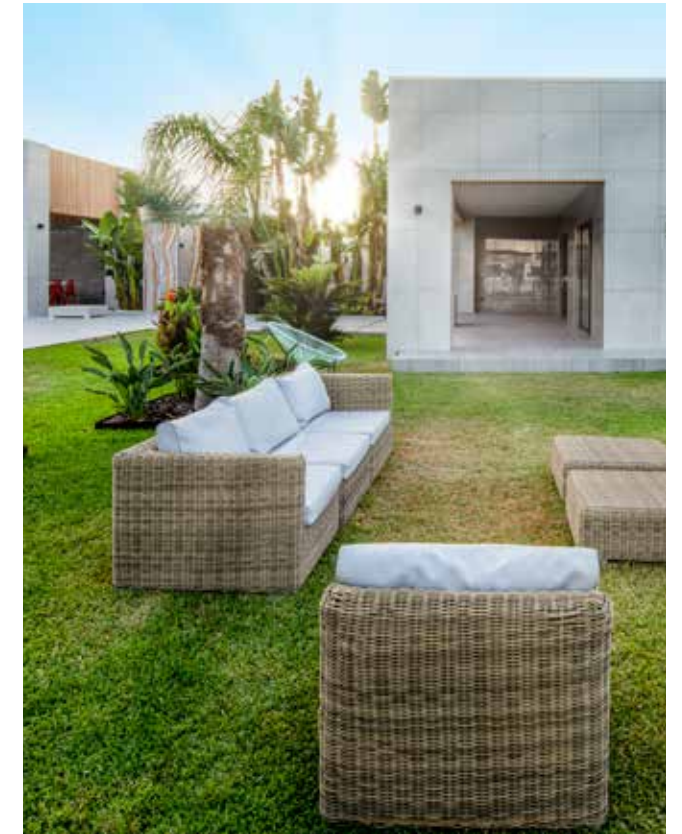

REFERENCES

GENERAL INDEX

- 2 RESIDENTIAL
- 54 HOSPITALITY
- 98 SPORTS & TECHNOLOGY CENTERS
- 112 COMMERCIAL & MUSEUMS
- 164 CORPORATE

RESIDENTIAL

PRIVATE RESIDENCE SICILY, ITALY

Name	Private Residence	Brand	Del Conca
Location	Solarino (SR), Italy	Collection	Boutique, Nat, Dogma
Architect	-	Product	120x260 - 120x120 - 60x120 - 60x60 cm
Area	Wall and Floor		8,5 mm - 6,5 mm
Credit	Centro Ceramiche di Cianci Paolo & Figli S.R.L		Shine / Matt surface