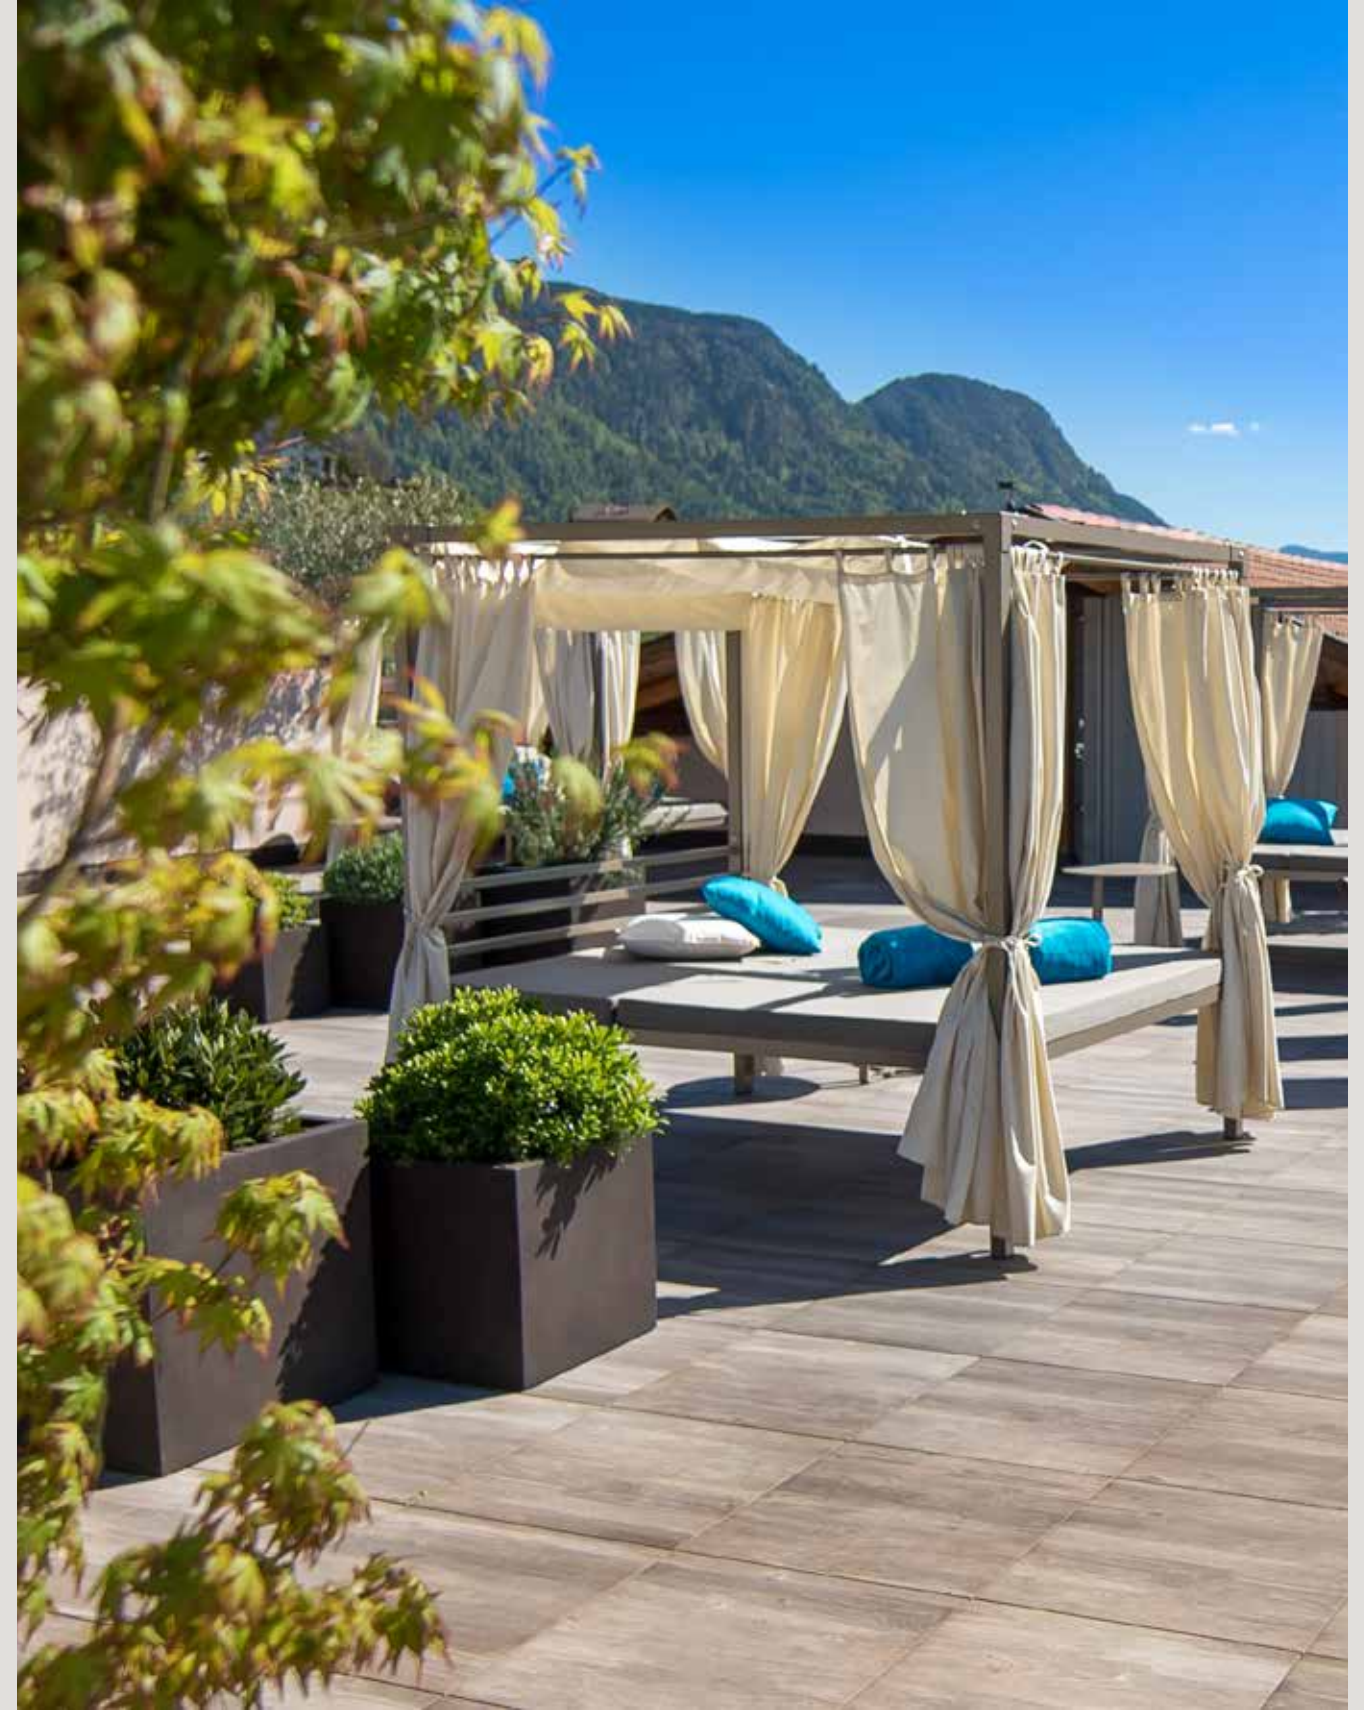

HOSPITALITY