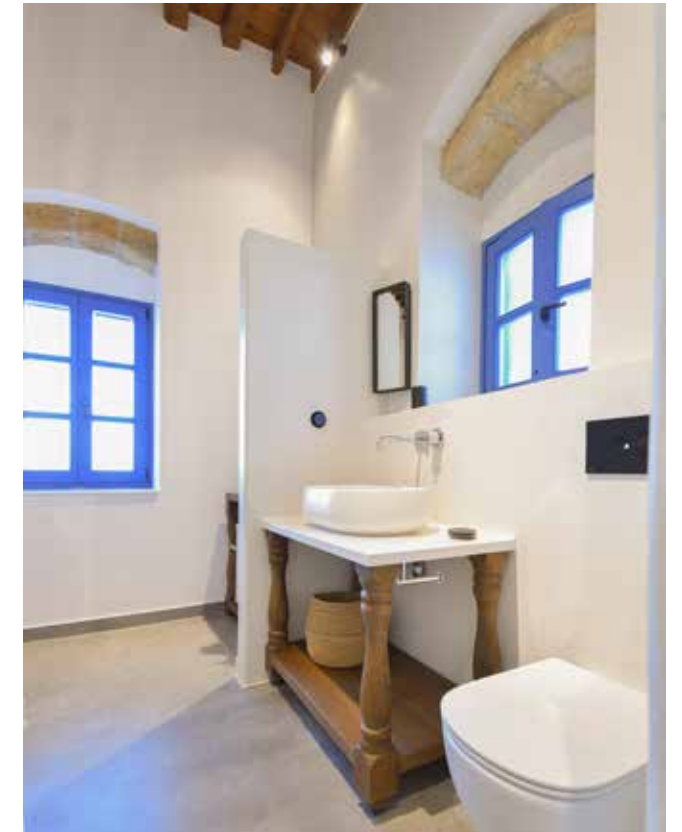

KALATHOS SQUARE LUXURY SUITES

Name	Kalathos Square	Brand	Del Conca
Location	Rhodes, Greece	Collection	Anversa / Vignoni
Architect	Yiannis Zervos	Product	120x120 / 60x120 / 80x80
Area	Floor		10 mm
Credit			Matt finish