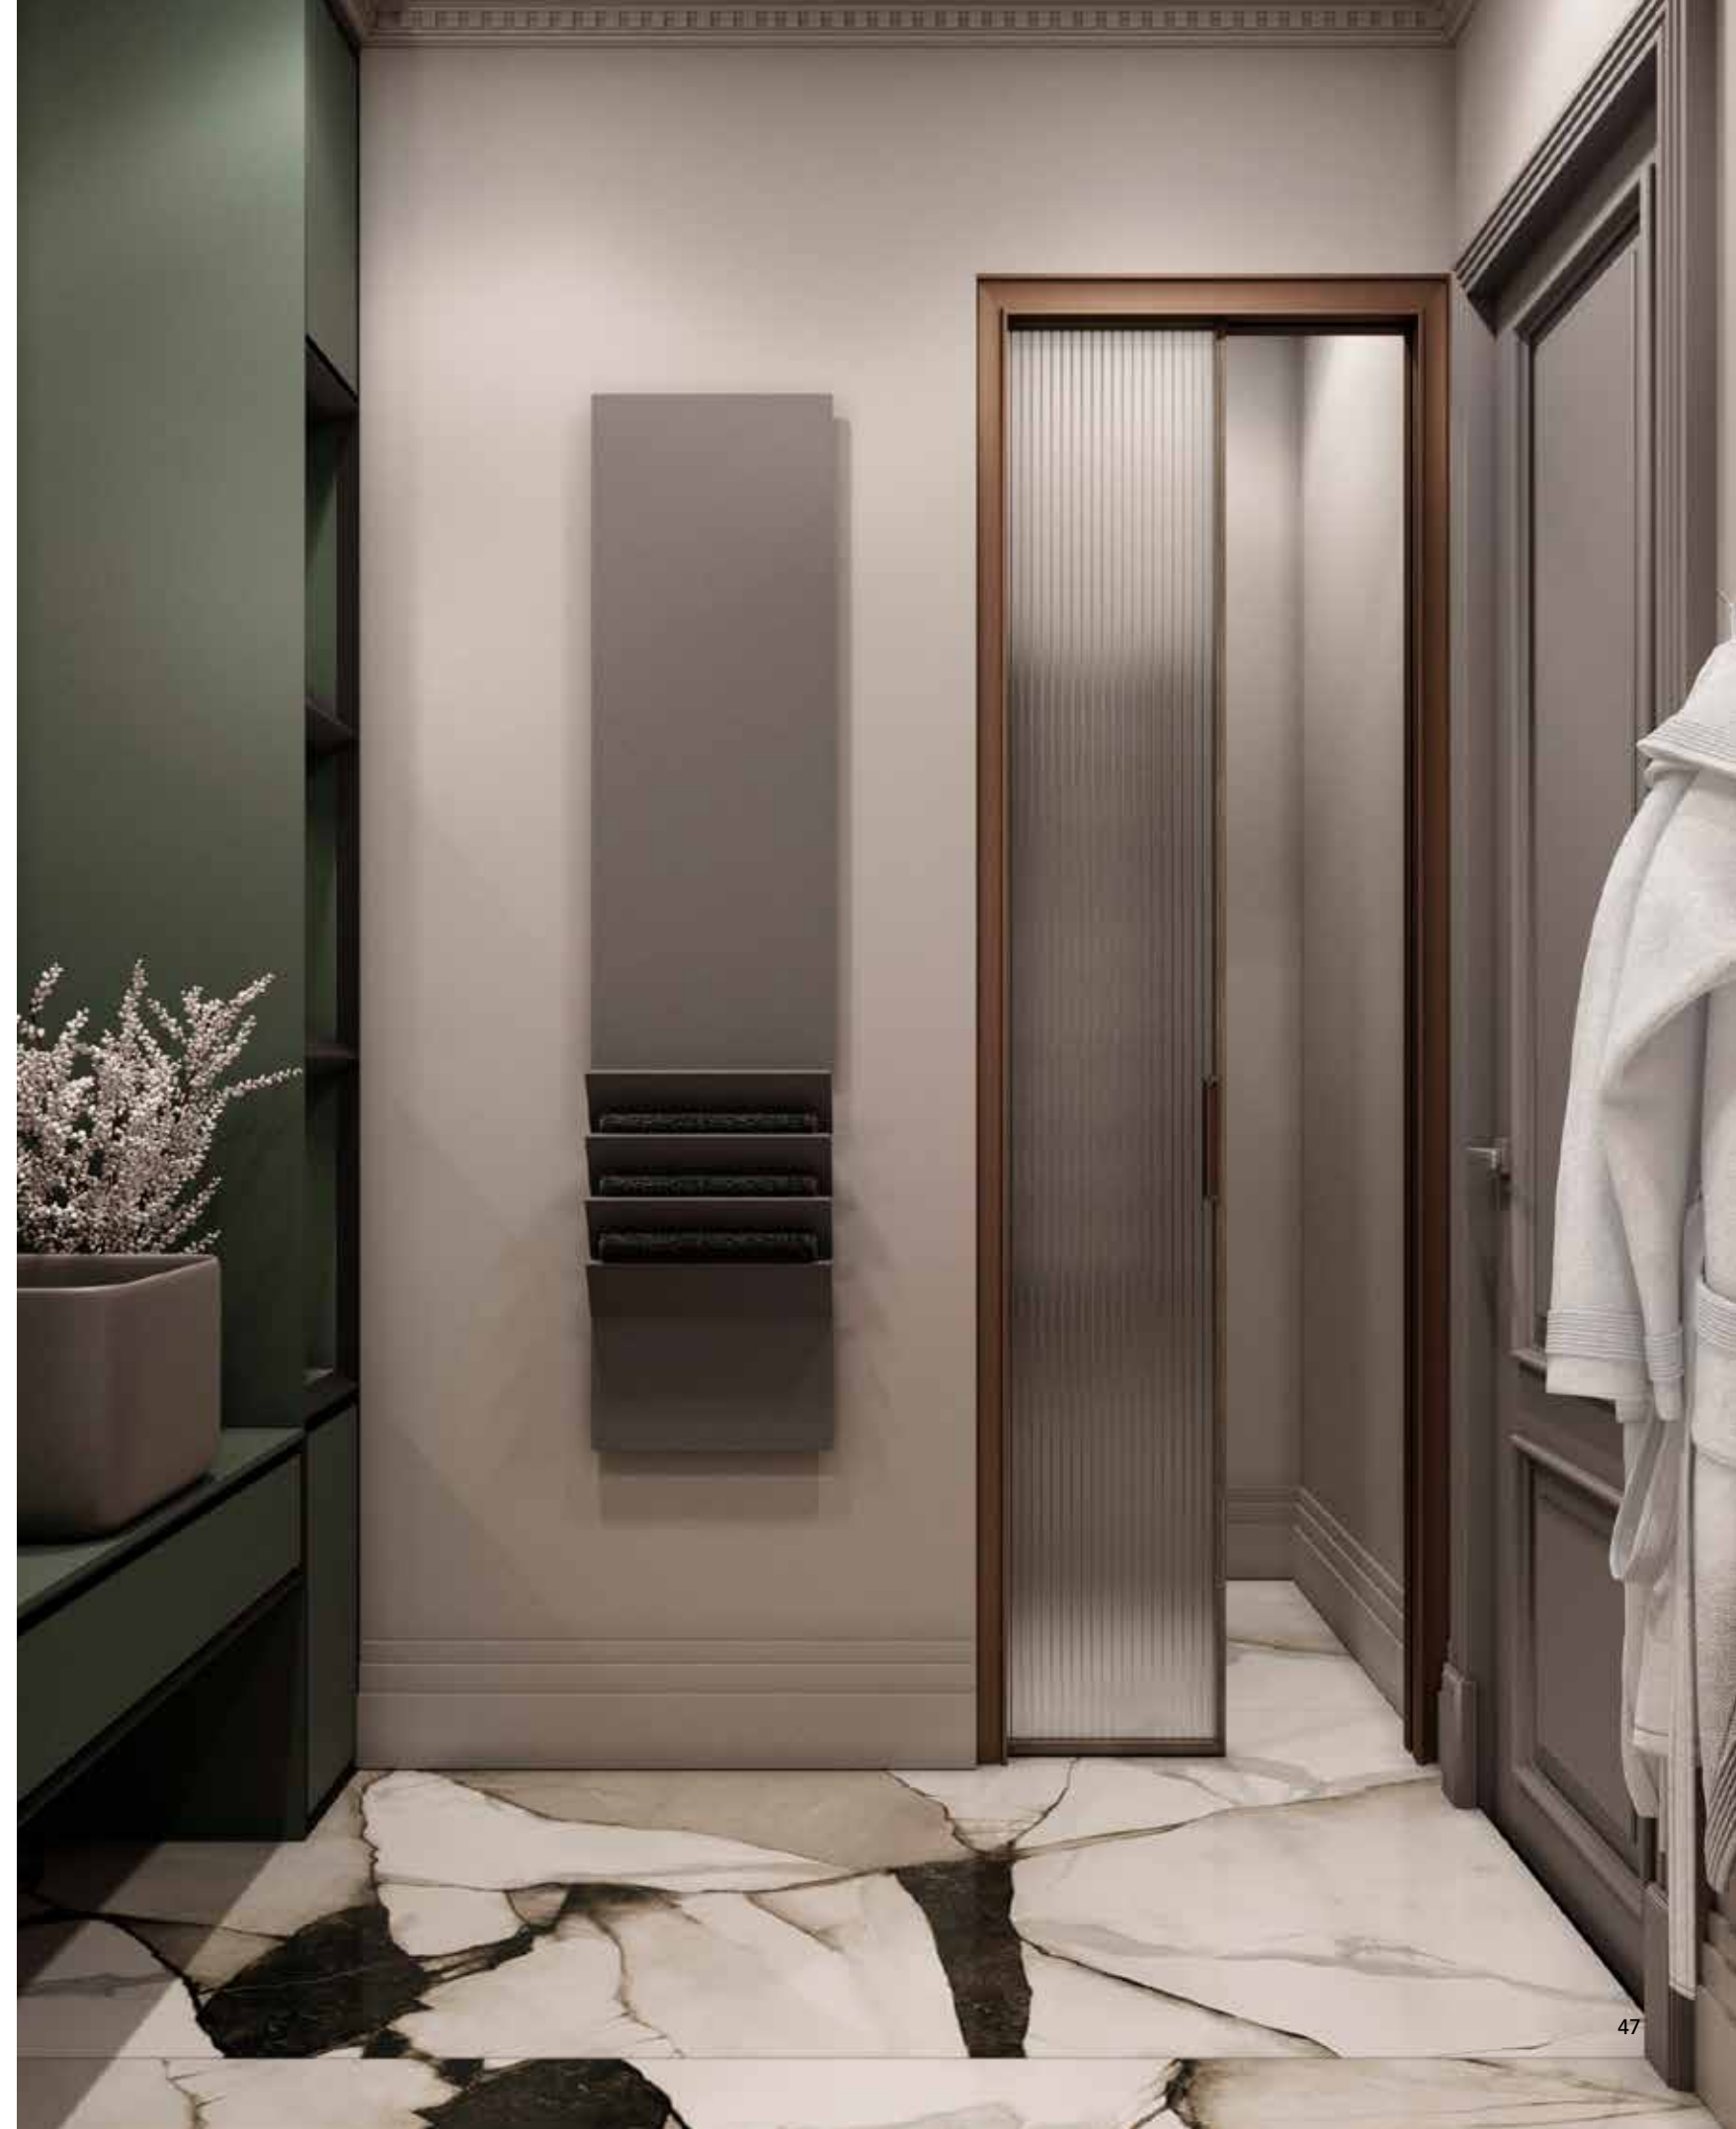

Name	Private Residence	Brand	Del Conca
Location	Moscow, Russia	Collection	Boutique Bloom
Architect	Anna Makarova	Product	120x120 cm
Area	Floor		8,5 mm
Credit	-		Shine finish