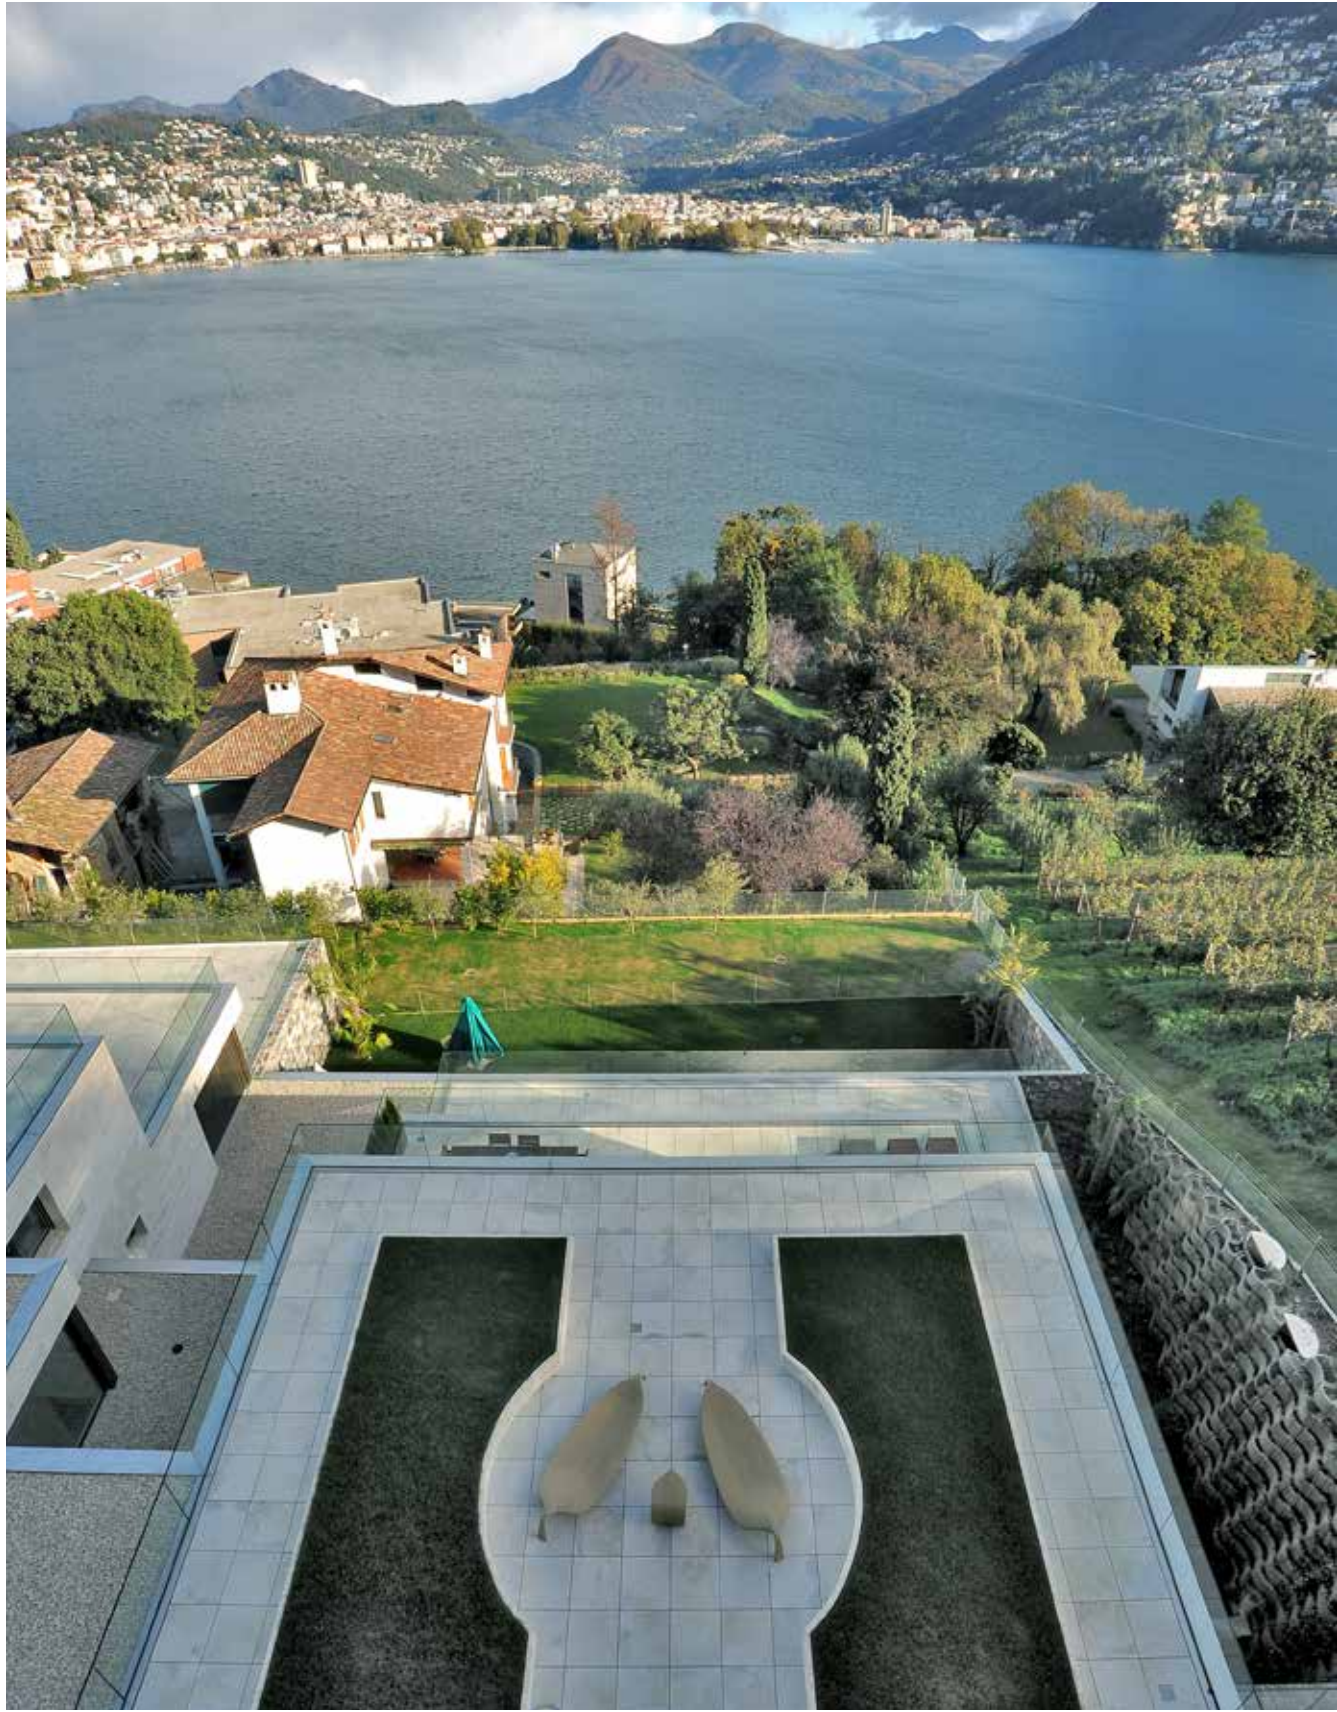

SAN MARTINO RESIDENCE

Name	San Martino Residence	Brand	Del Conca
Location	Lugano, Switzerland	Collection	Nat2
Architect	Maurus Frei Architekten	Product	60x60 cm
Area	Wall and Floor		20 mm
Credit	HGC Commerciale		Grip finish