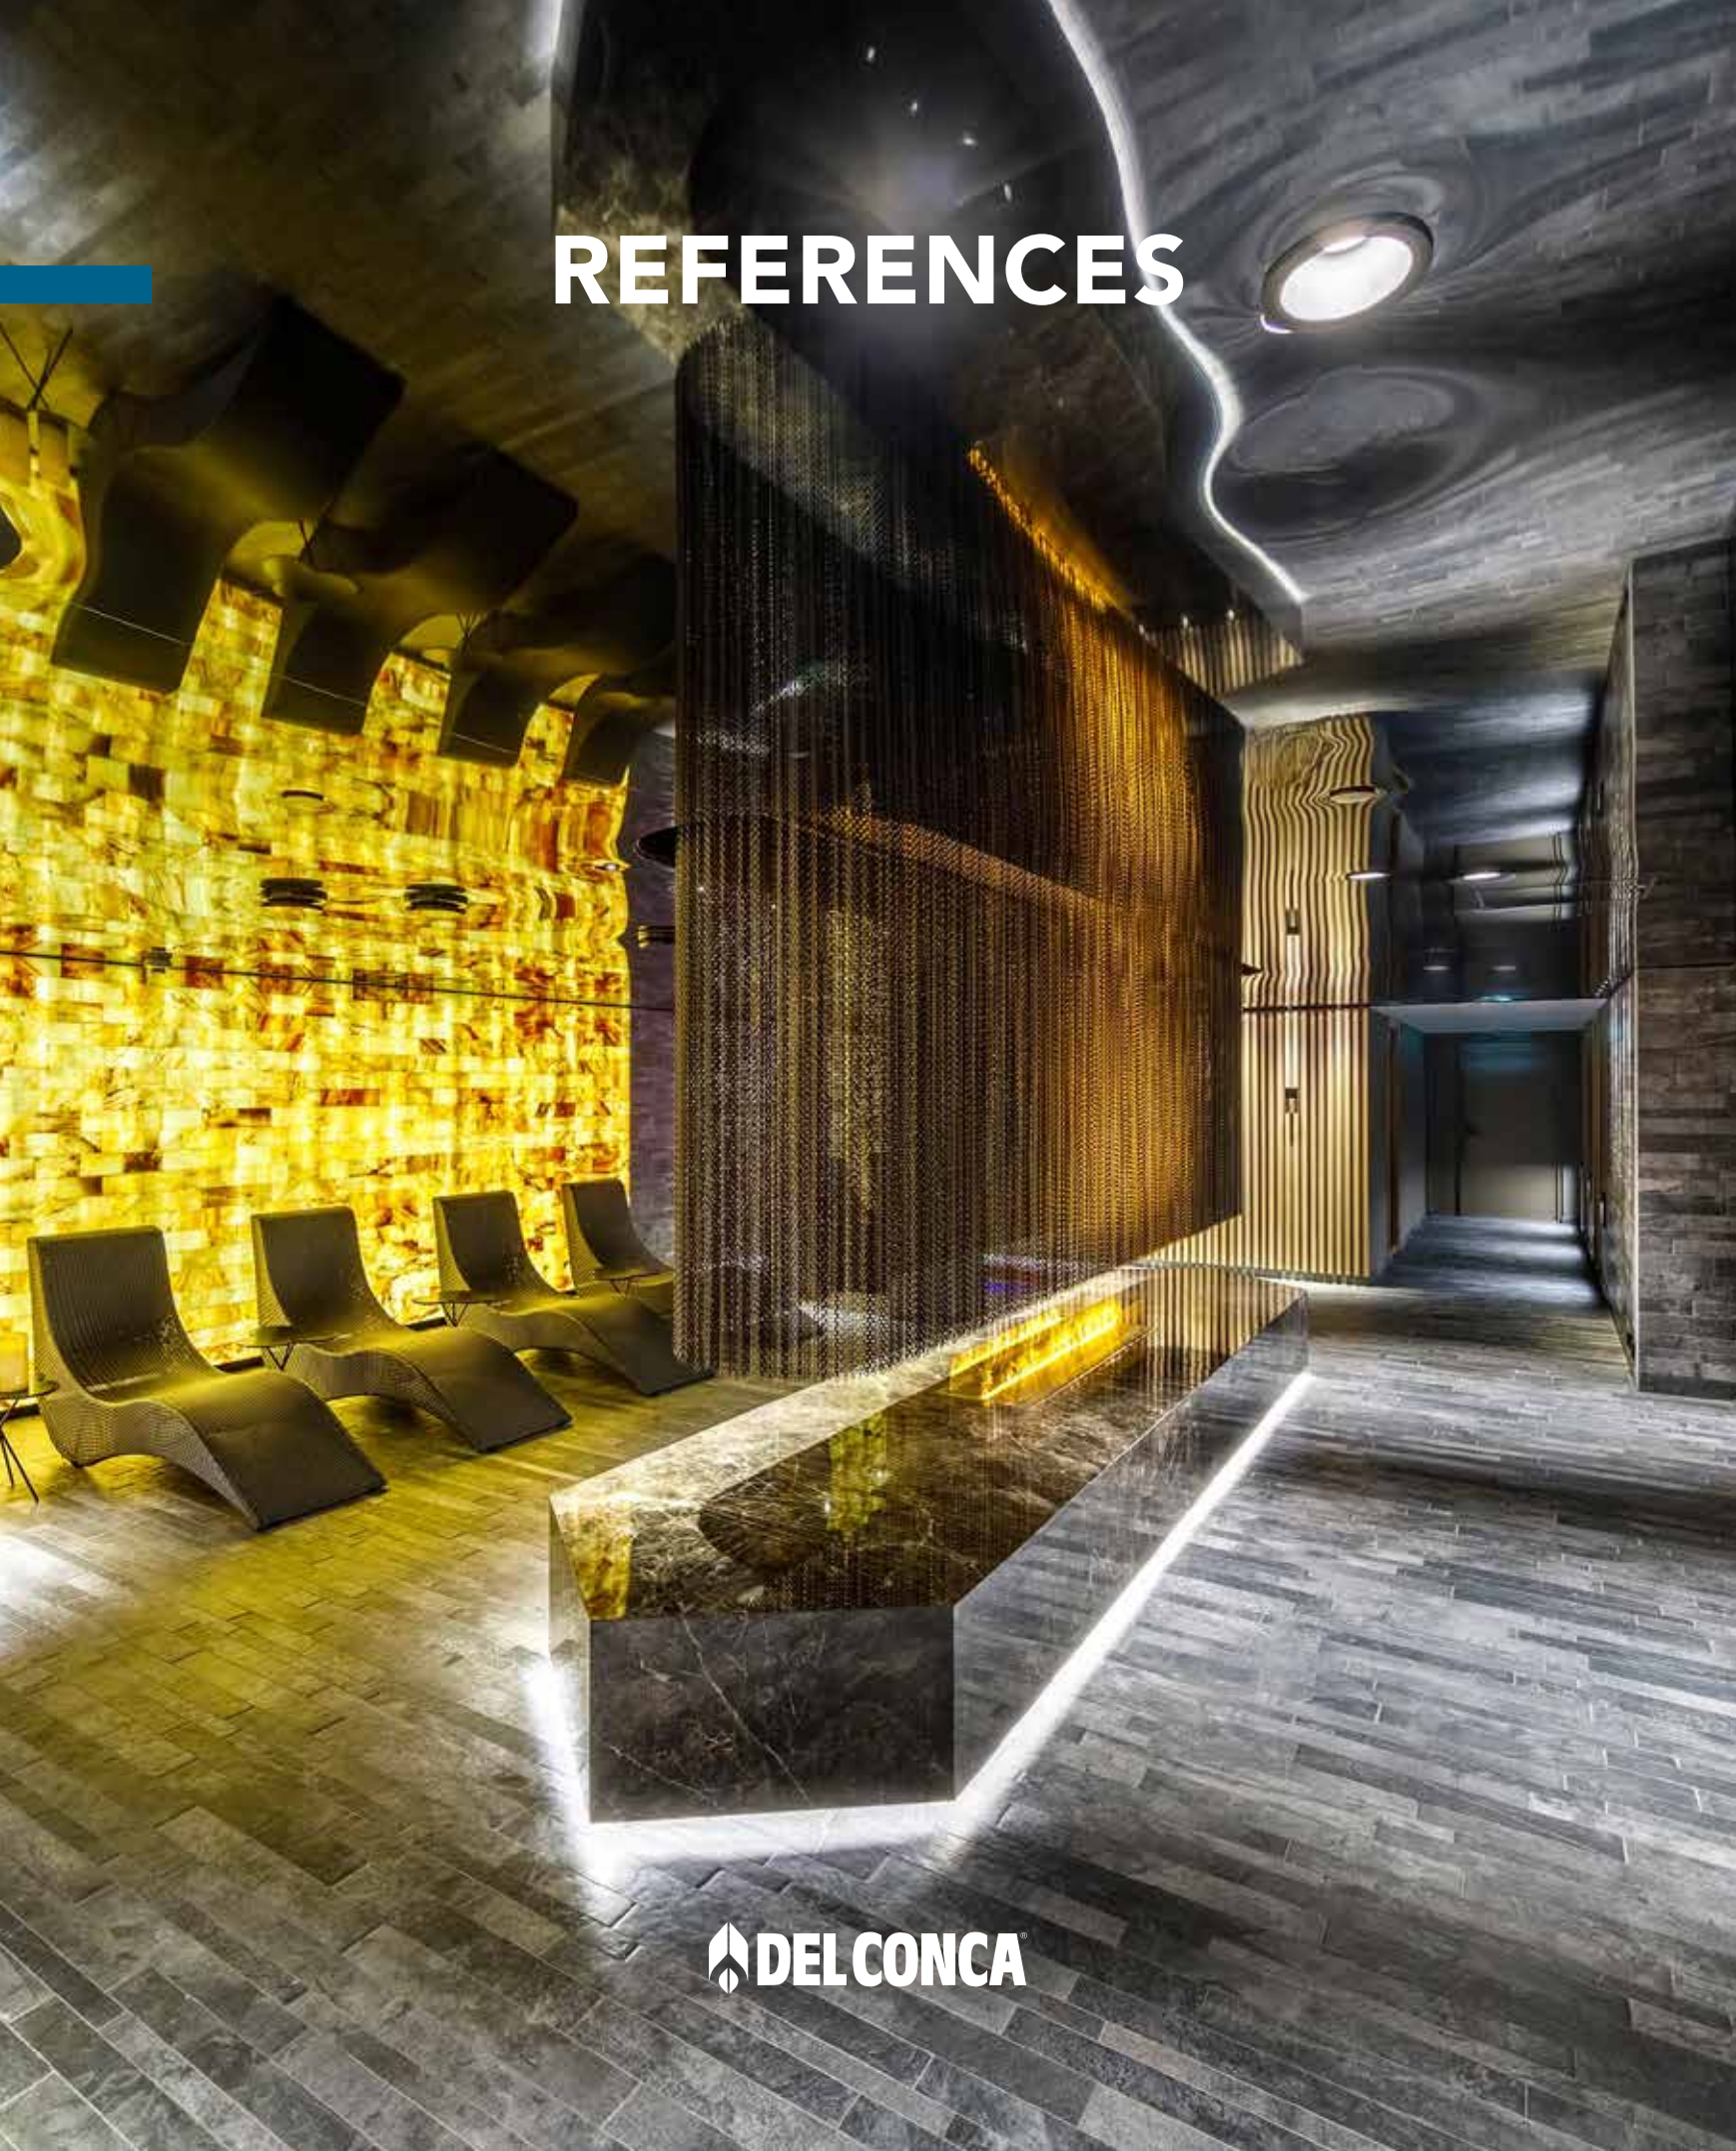

REFERENCES

GENERAL INDEX

- 2 RESIDENTIAL
- 54 HOSPITALITY
- 98 SPORTS & TECHNOLOGY CENTERS
- 112 COMMERCIAL & MUSEUMS
- 164 CORPORATE

RESIDENTIAL

PRIVATE RESIDENCE SICILY, ITALY

Name	Private Residence	Brand	Del Conca
Location	Solarino (SR), Italy	Collection	Boutique, Nat, Dogma
Architect	-	Product	120x260 - 120x120 - 60x120 - 60x60 cm
Area	Wall and Floor		8,5 mm - 6,5 mm
Credit	Centro Ceramiche di Cianci Paolo & Figli S.R.L		Shine / Matt surface