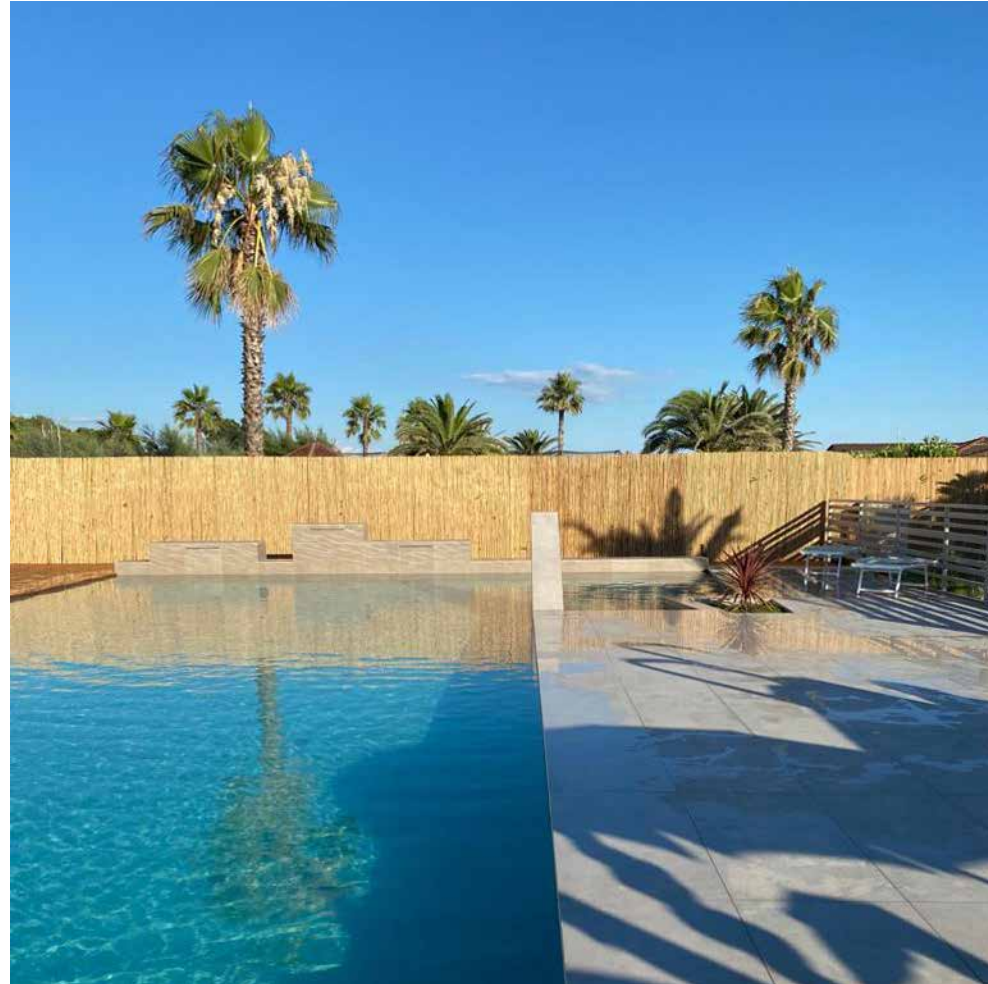

Forma

Upgrade2

Forma

Zelo Grip

BAGNO BERETTA

Name	Bagno Beretta	Brand	Del Conca
Location	Marina di Massa, Italy	Collection	Timeline / Timeline2 / Upgrade
Architect	Vincenza di Ronza	Product	60x120 cm / 60x60 cm
Area	Wall & Floor		8,5 mm / 10 mm / 20 mm
Credit	Andrea Ferrari		Matt / Grip finishes