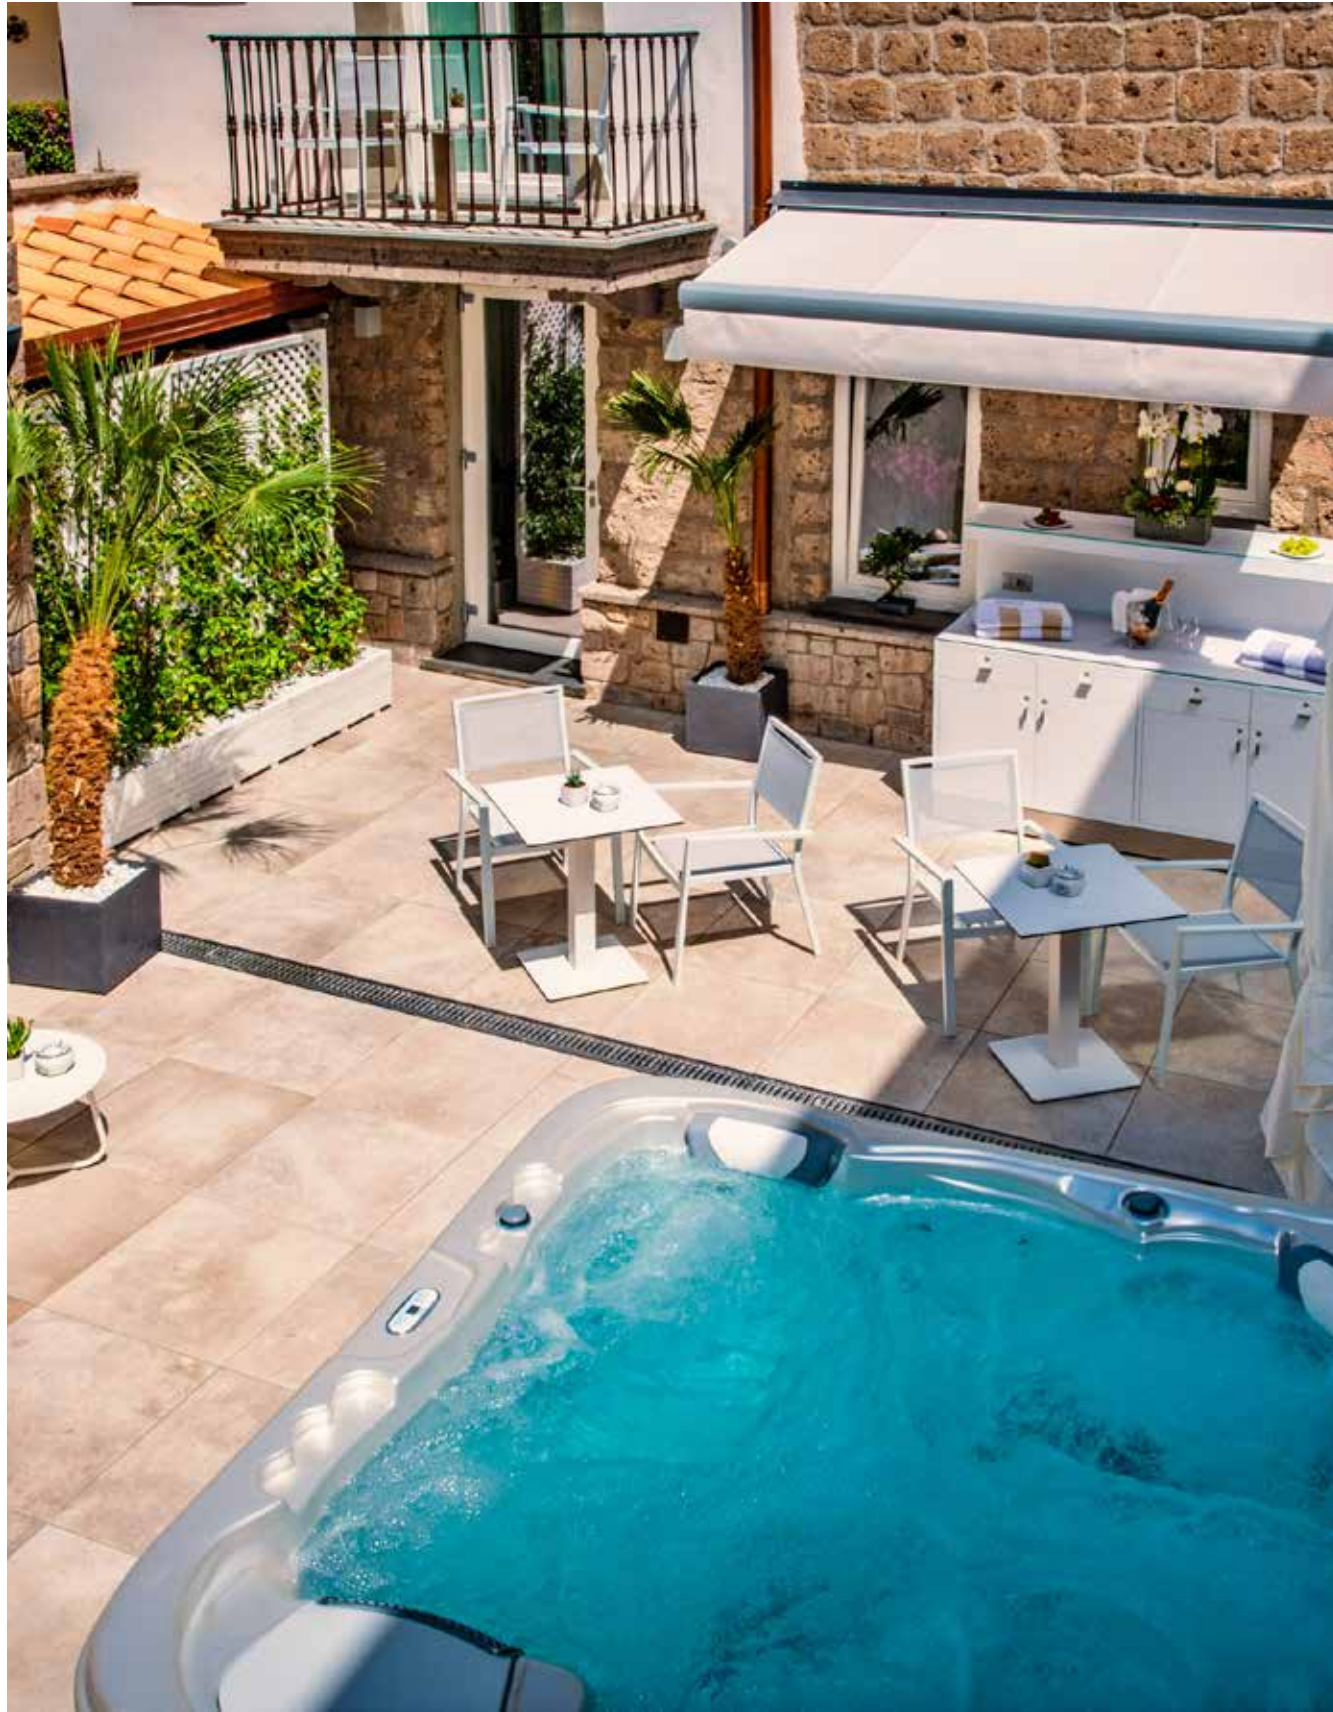

UGHETTO FLAT

Name	Ughetto Flat	Brand	Faetano
Location	Locorotondo, Italy	Collection	Frammenti
Architect	Alessia Angelini	Product	20x20 cm / 7,5x40 cm
Area	Wall and Floor		8,5 mm
Credit	Panapulia Srl		Matt / Shine finishes