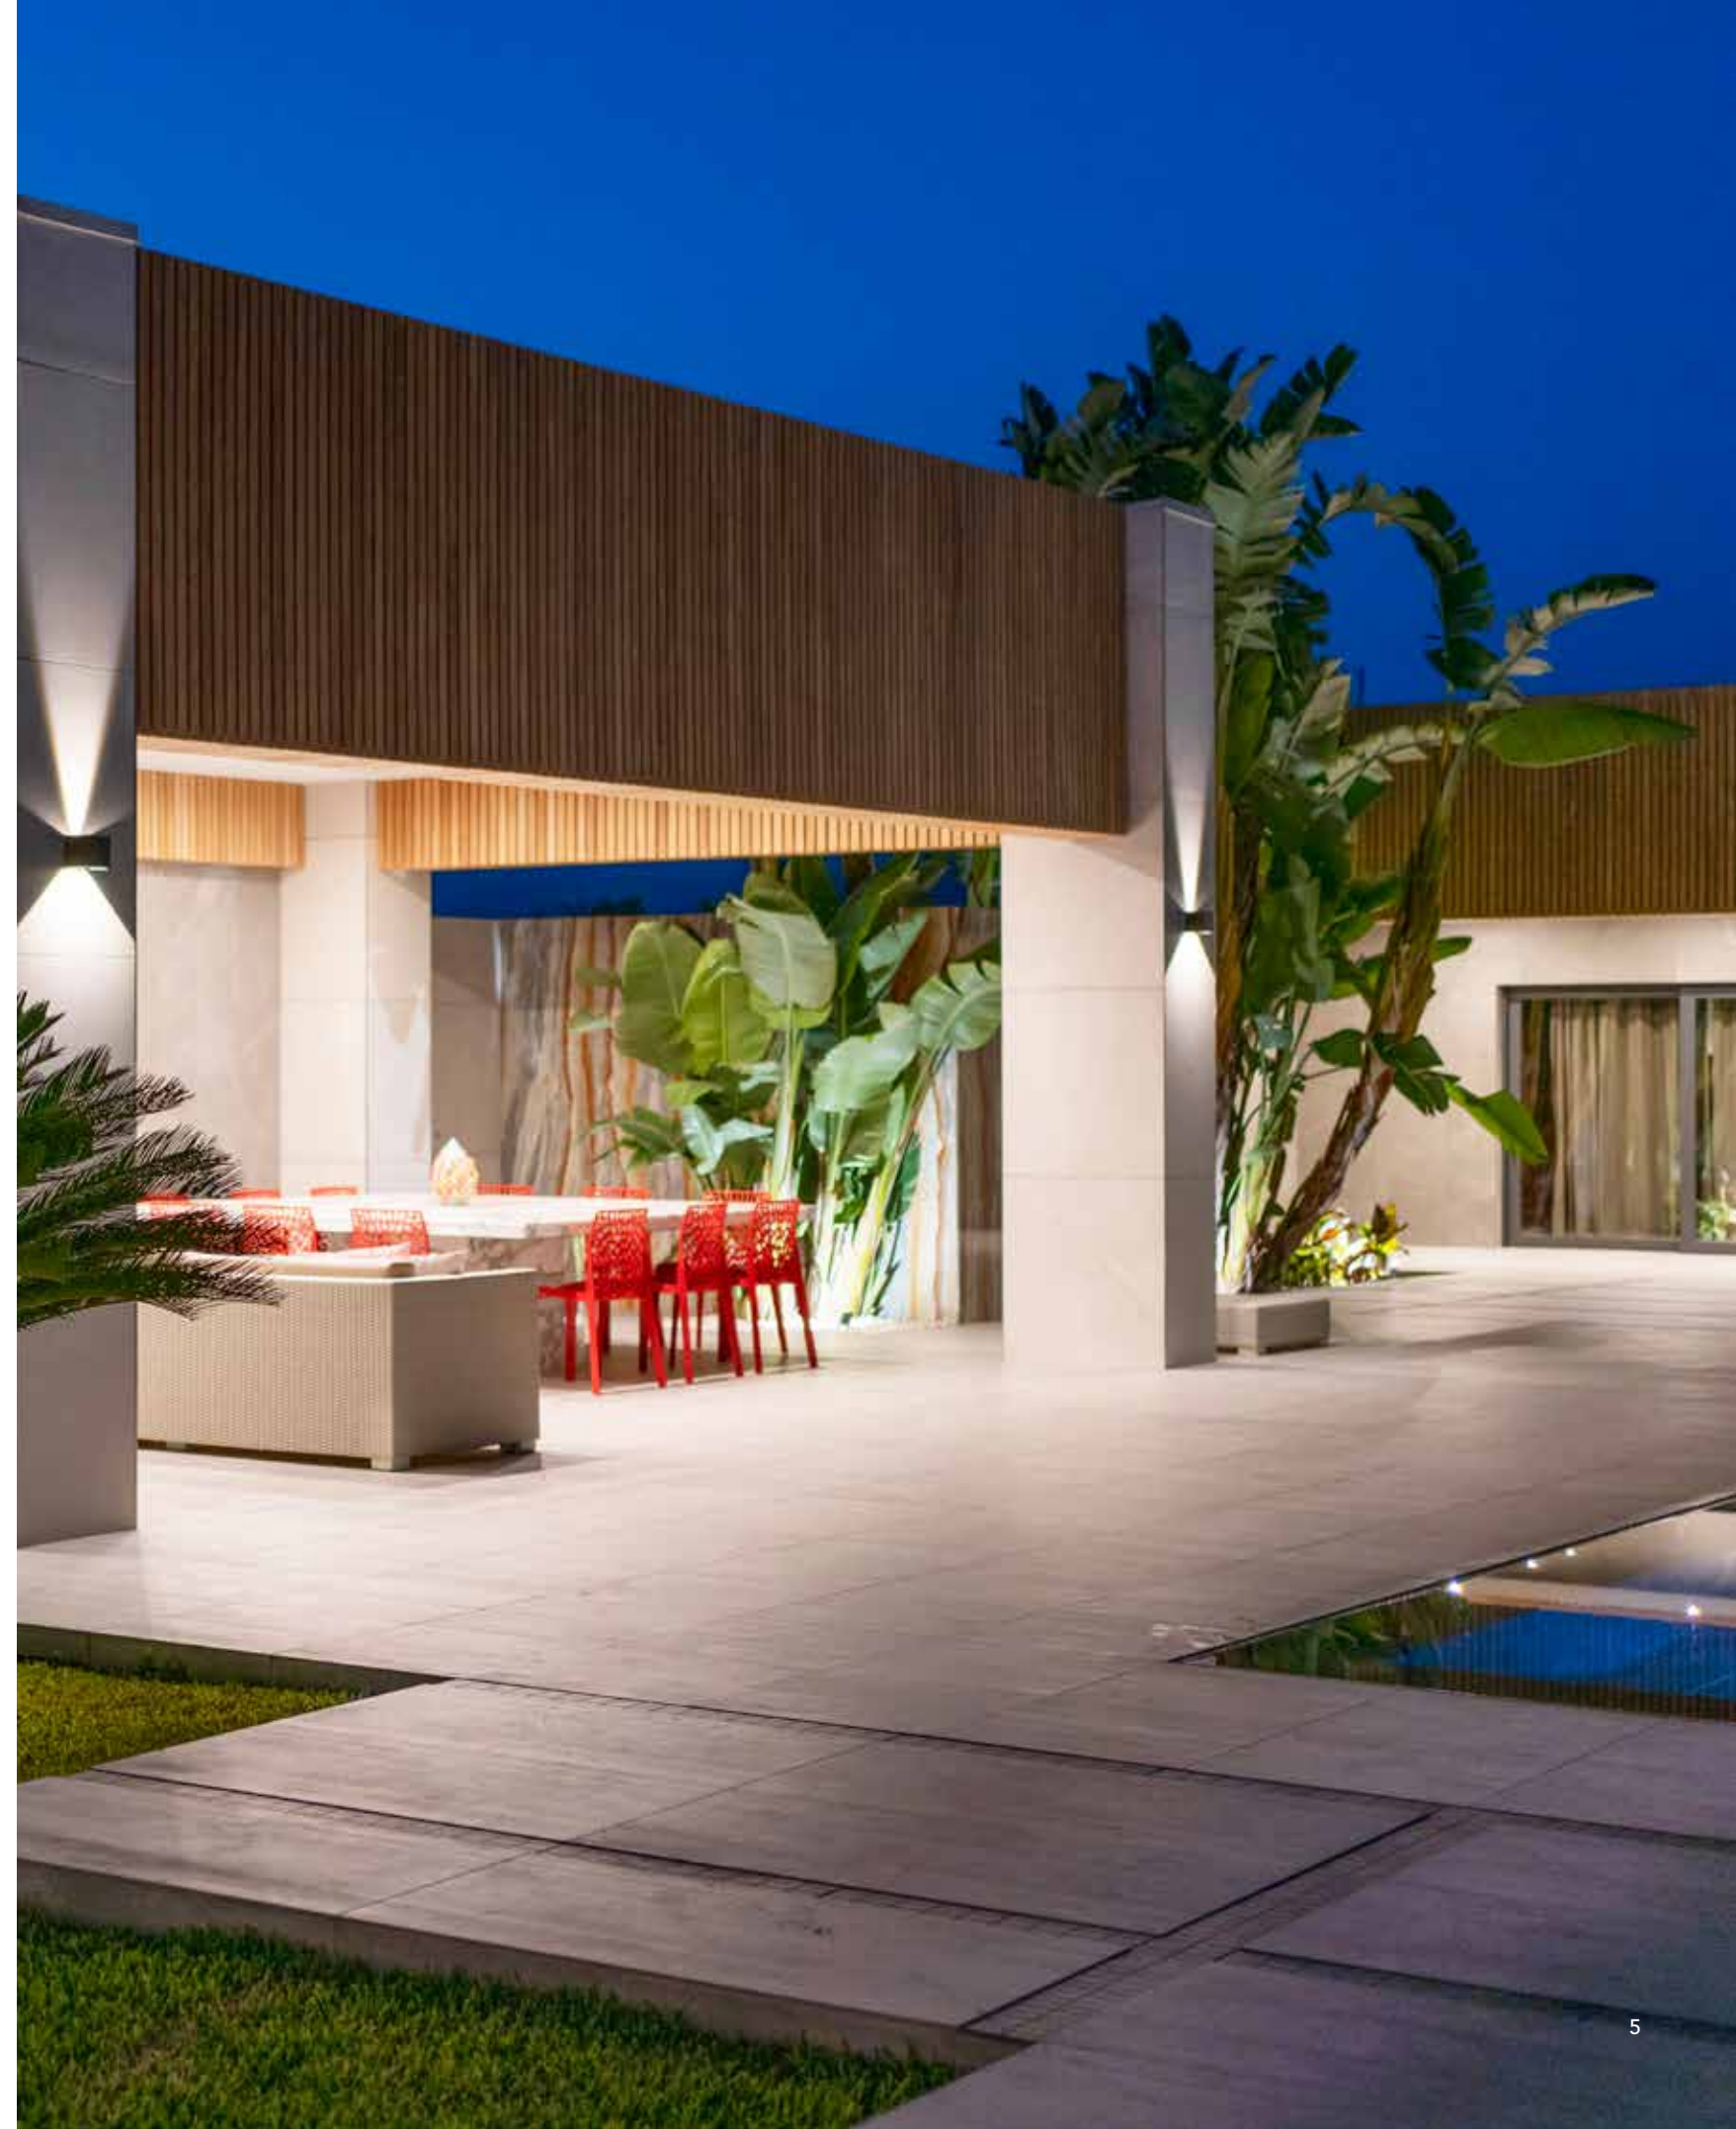

PRIVATE RESIDENCE ZIONSVILLE, IN

Name	Private Residence	Brand	Del Conca
Location	Zionsville, IN - USA	Collection	Stone Capital / Stone Capital 2
Architect	Goldberg Design Group and Reed Everett Design	Product	60x60 cm
Area	Wall and Floor		10 mm / 20 mm
Credit	P.J.E. Lawn Care & Landscaping		Grip surface