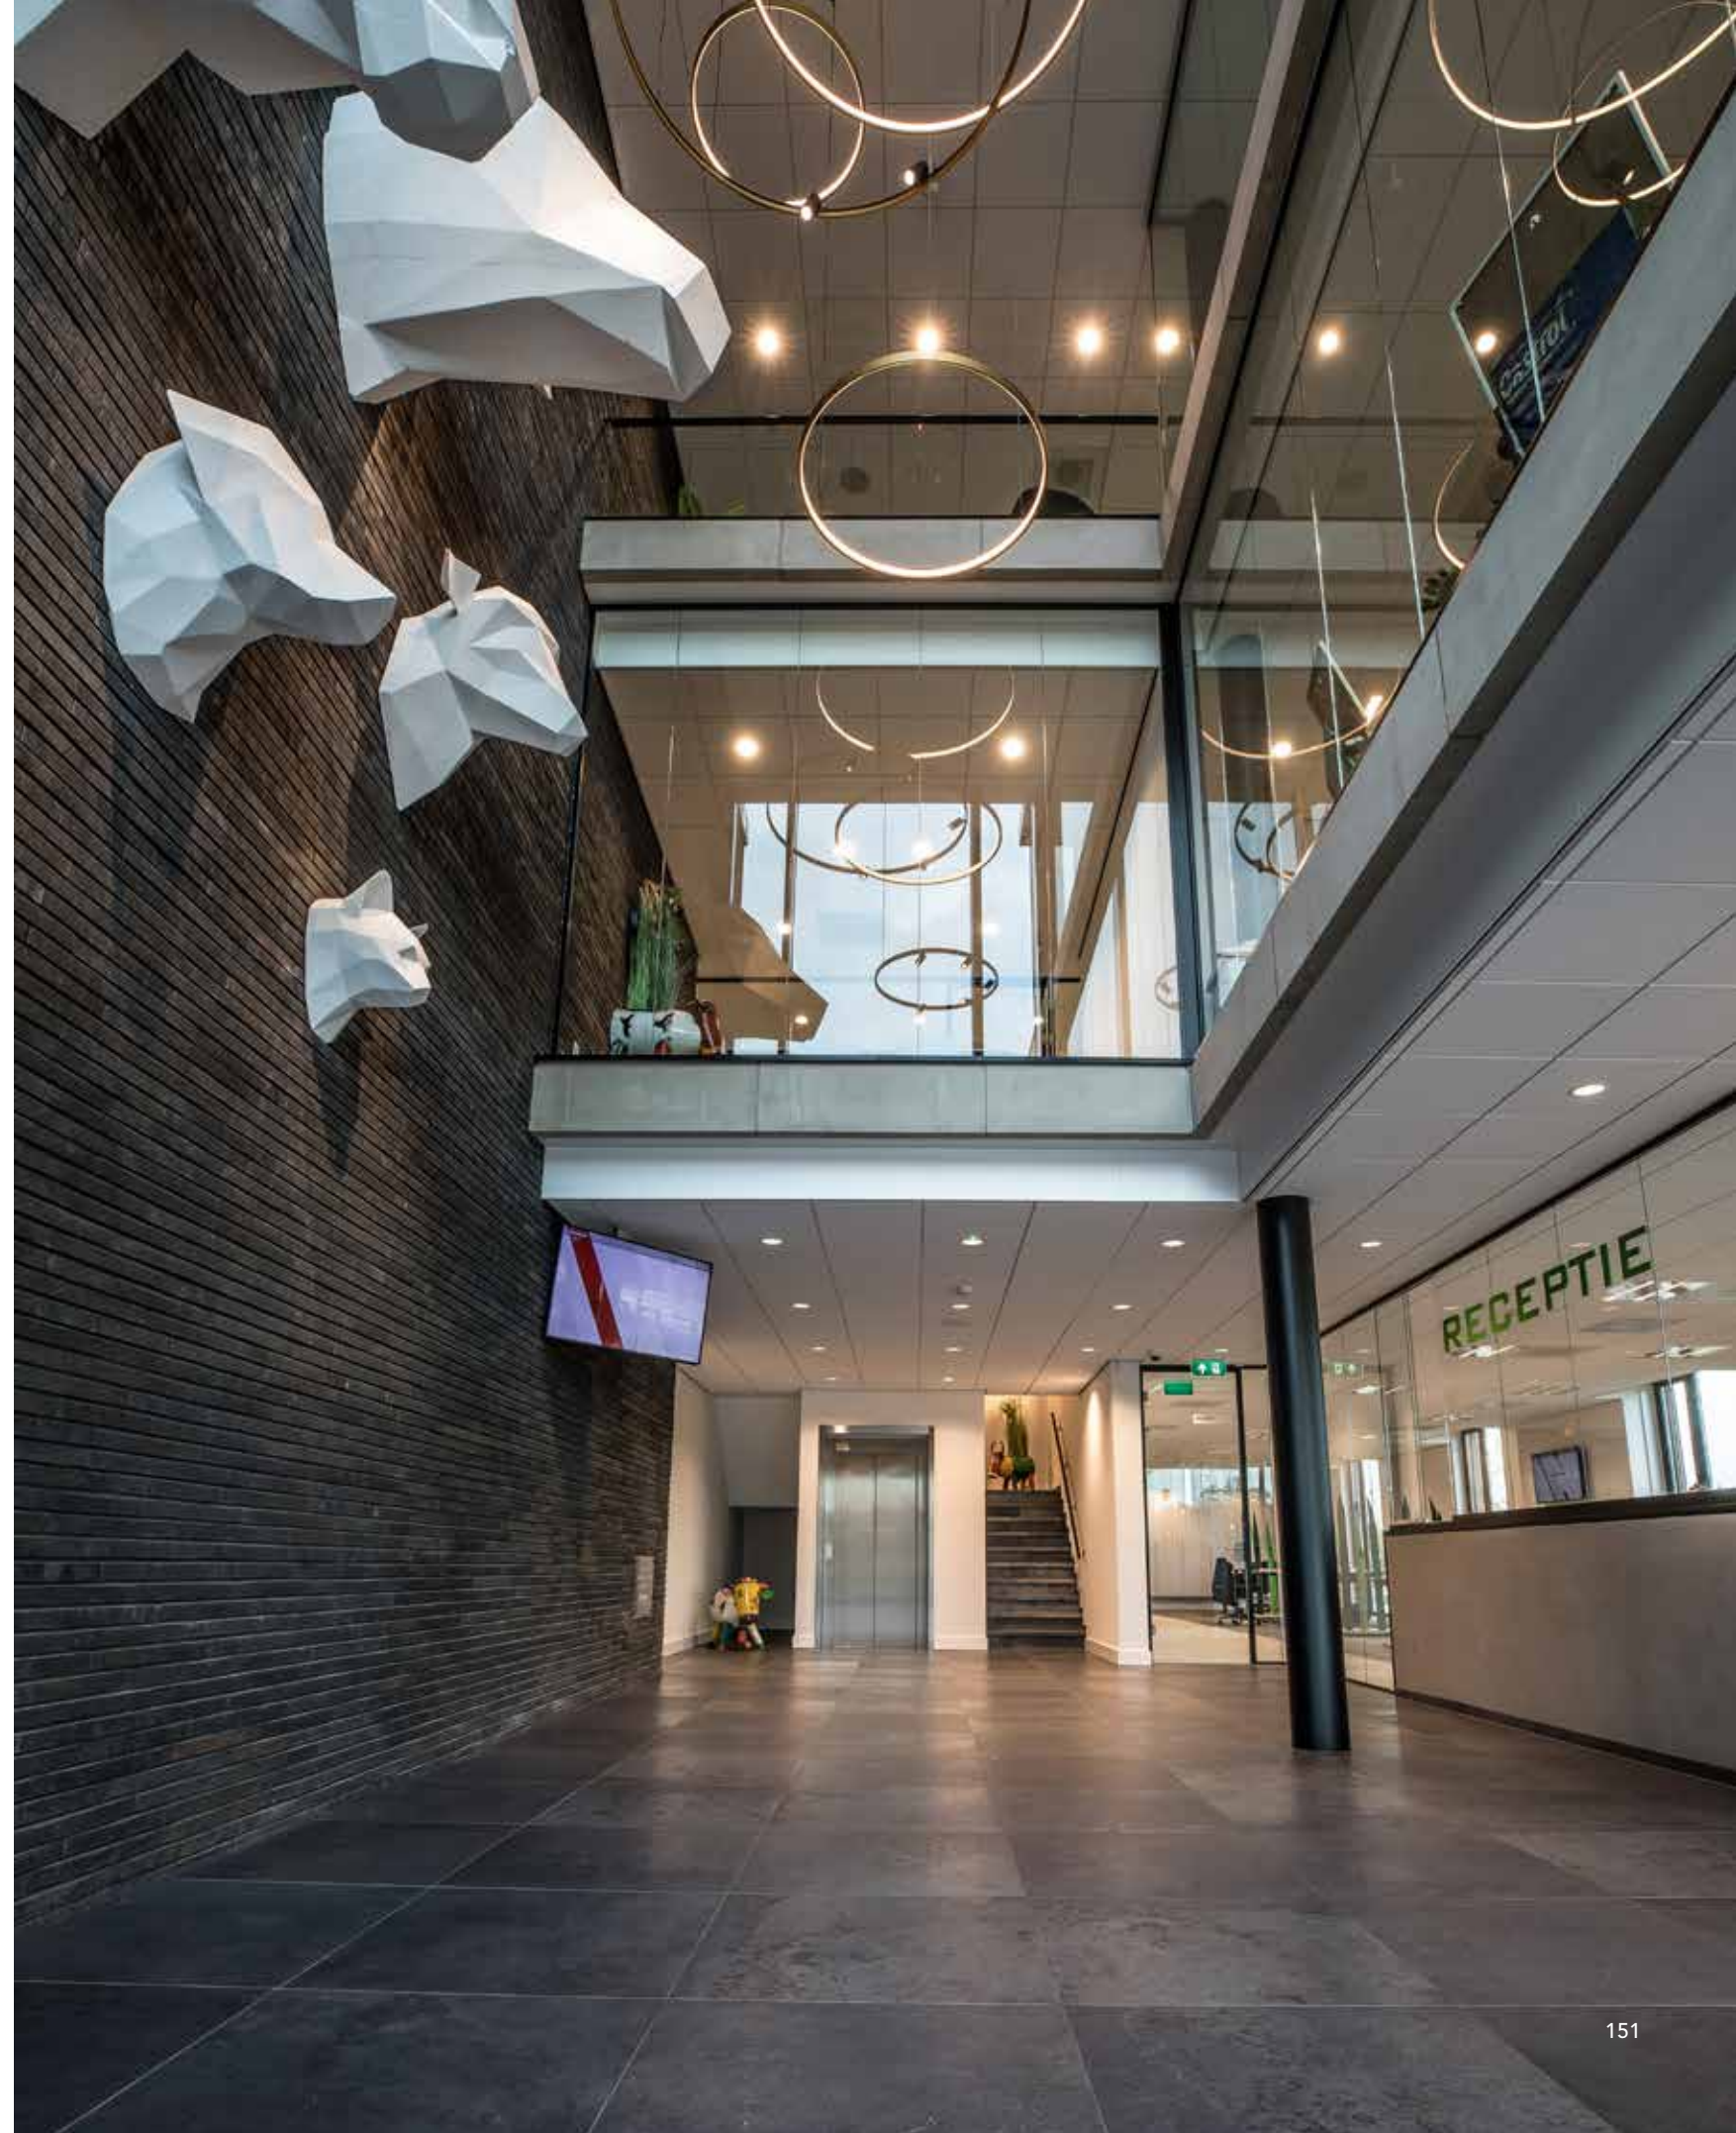

Name	Hofman Animal Care	Brand	Del Conca
Location	Enter, Netherlands	Collection	Alchimia
Architect	Studio NL	Product	80x80 cm
Area	Wall and Floor		10 mm
Credit	Regge Tegels & Vloeren		Matt finish