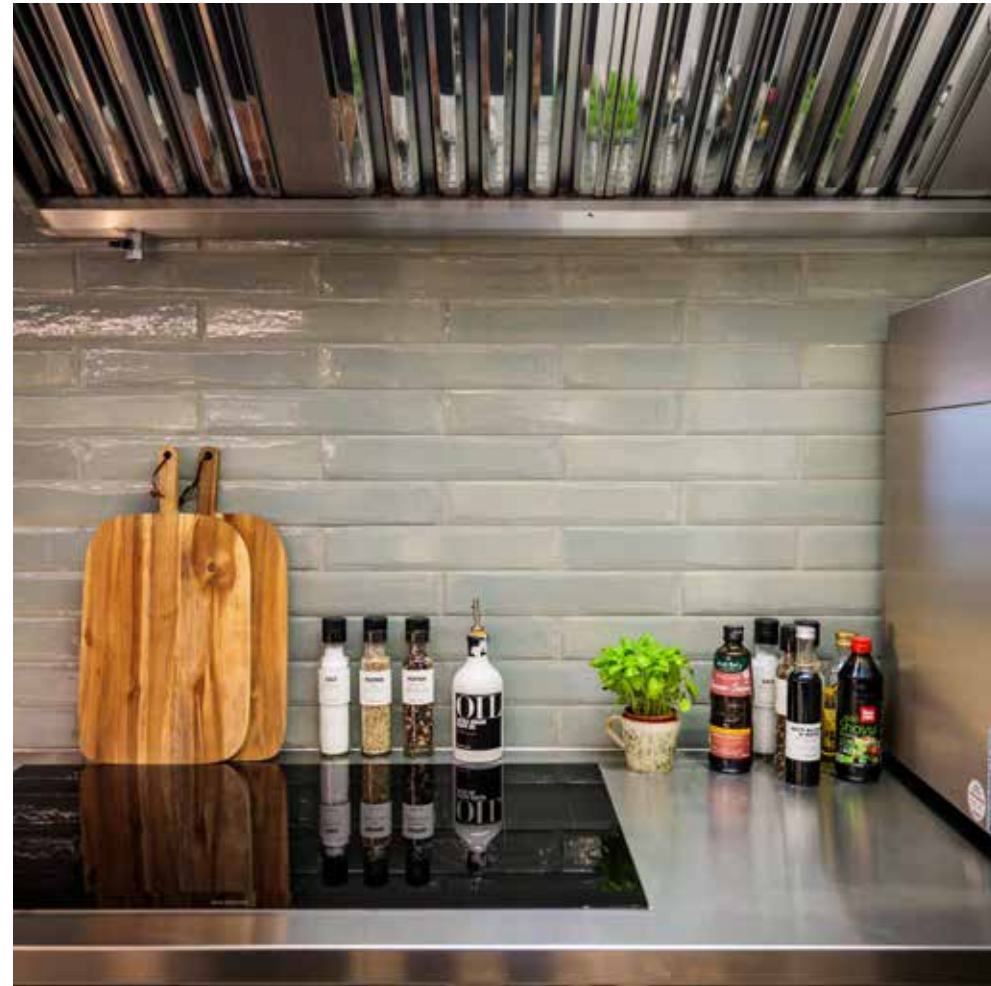

WOWie & GERMAIN