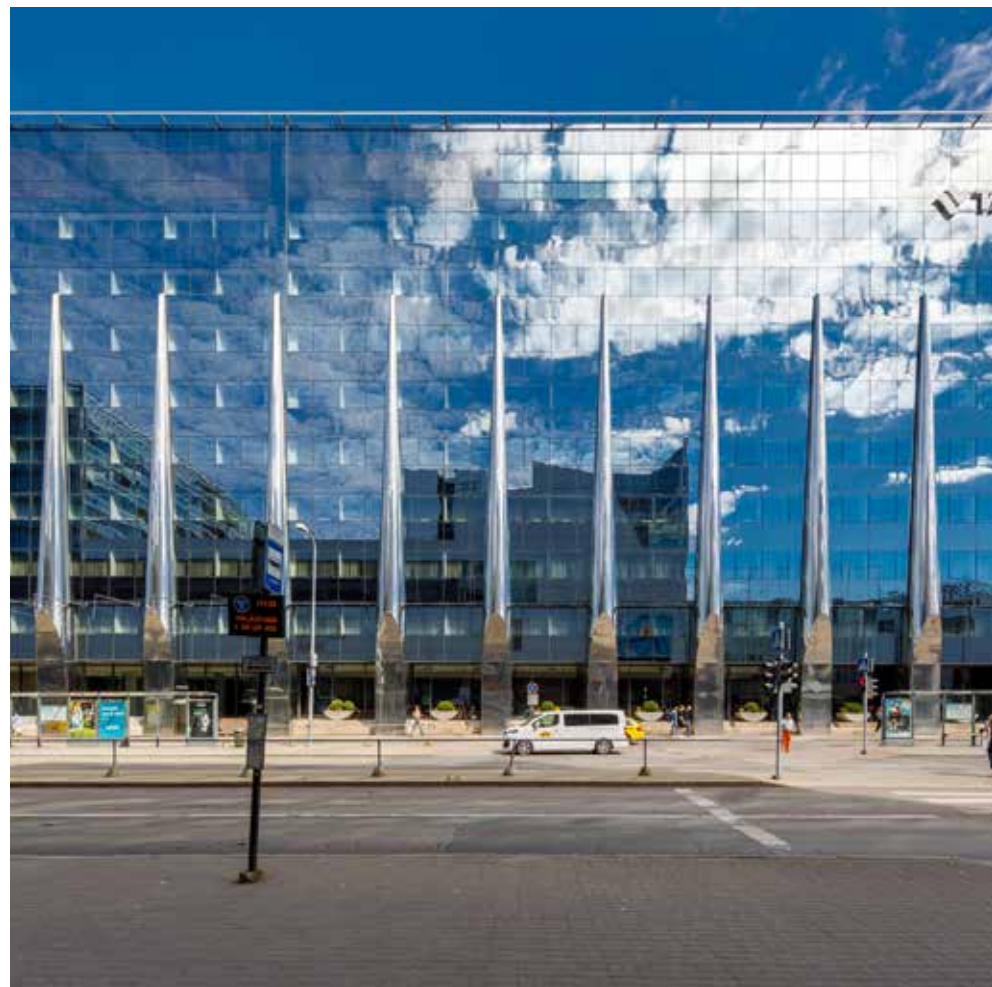

TALLINK CITY HOTEL

Name	Tallink City Hotel	Brand	Del Conca
Location	Tallinn, Estonia	Collection	Climb / Boutique / Lavaredo
Architect	Meelis Press Architects Ltd.	Product	120x120 / Fourmix / Tredi / Mosaico
Area	Wall and Floor		10 mm
Credit	Plaadipunkt Tallinn Estonia		Matt finish