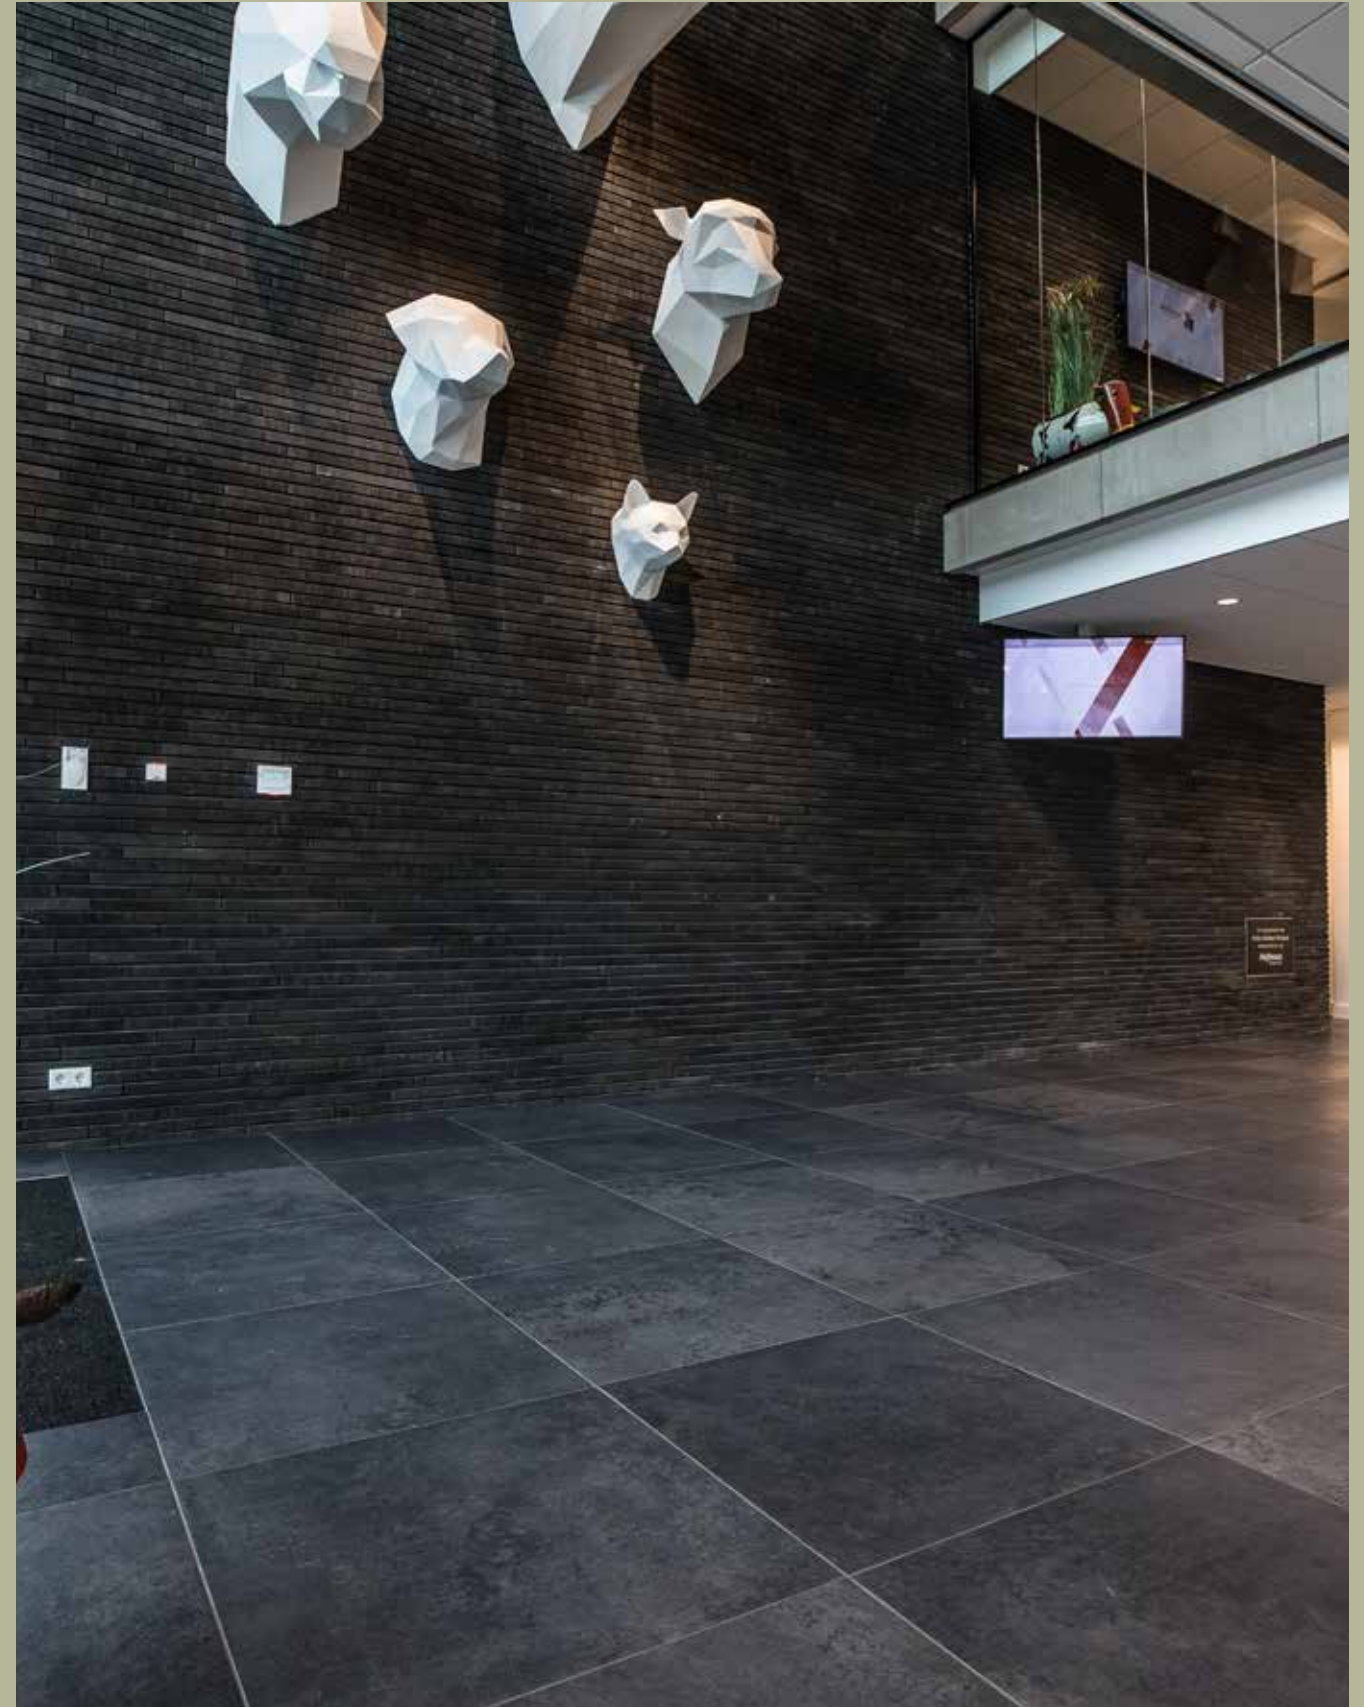

COMMERCIAL & MUSEUMS