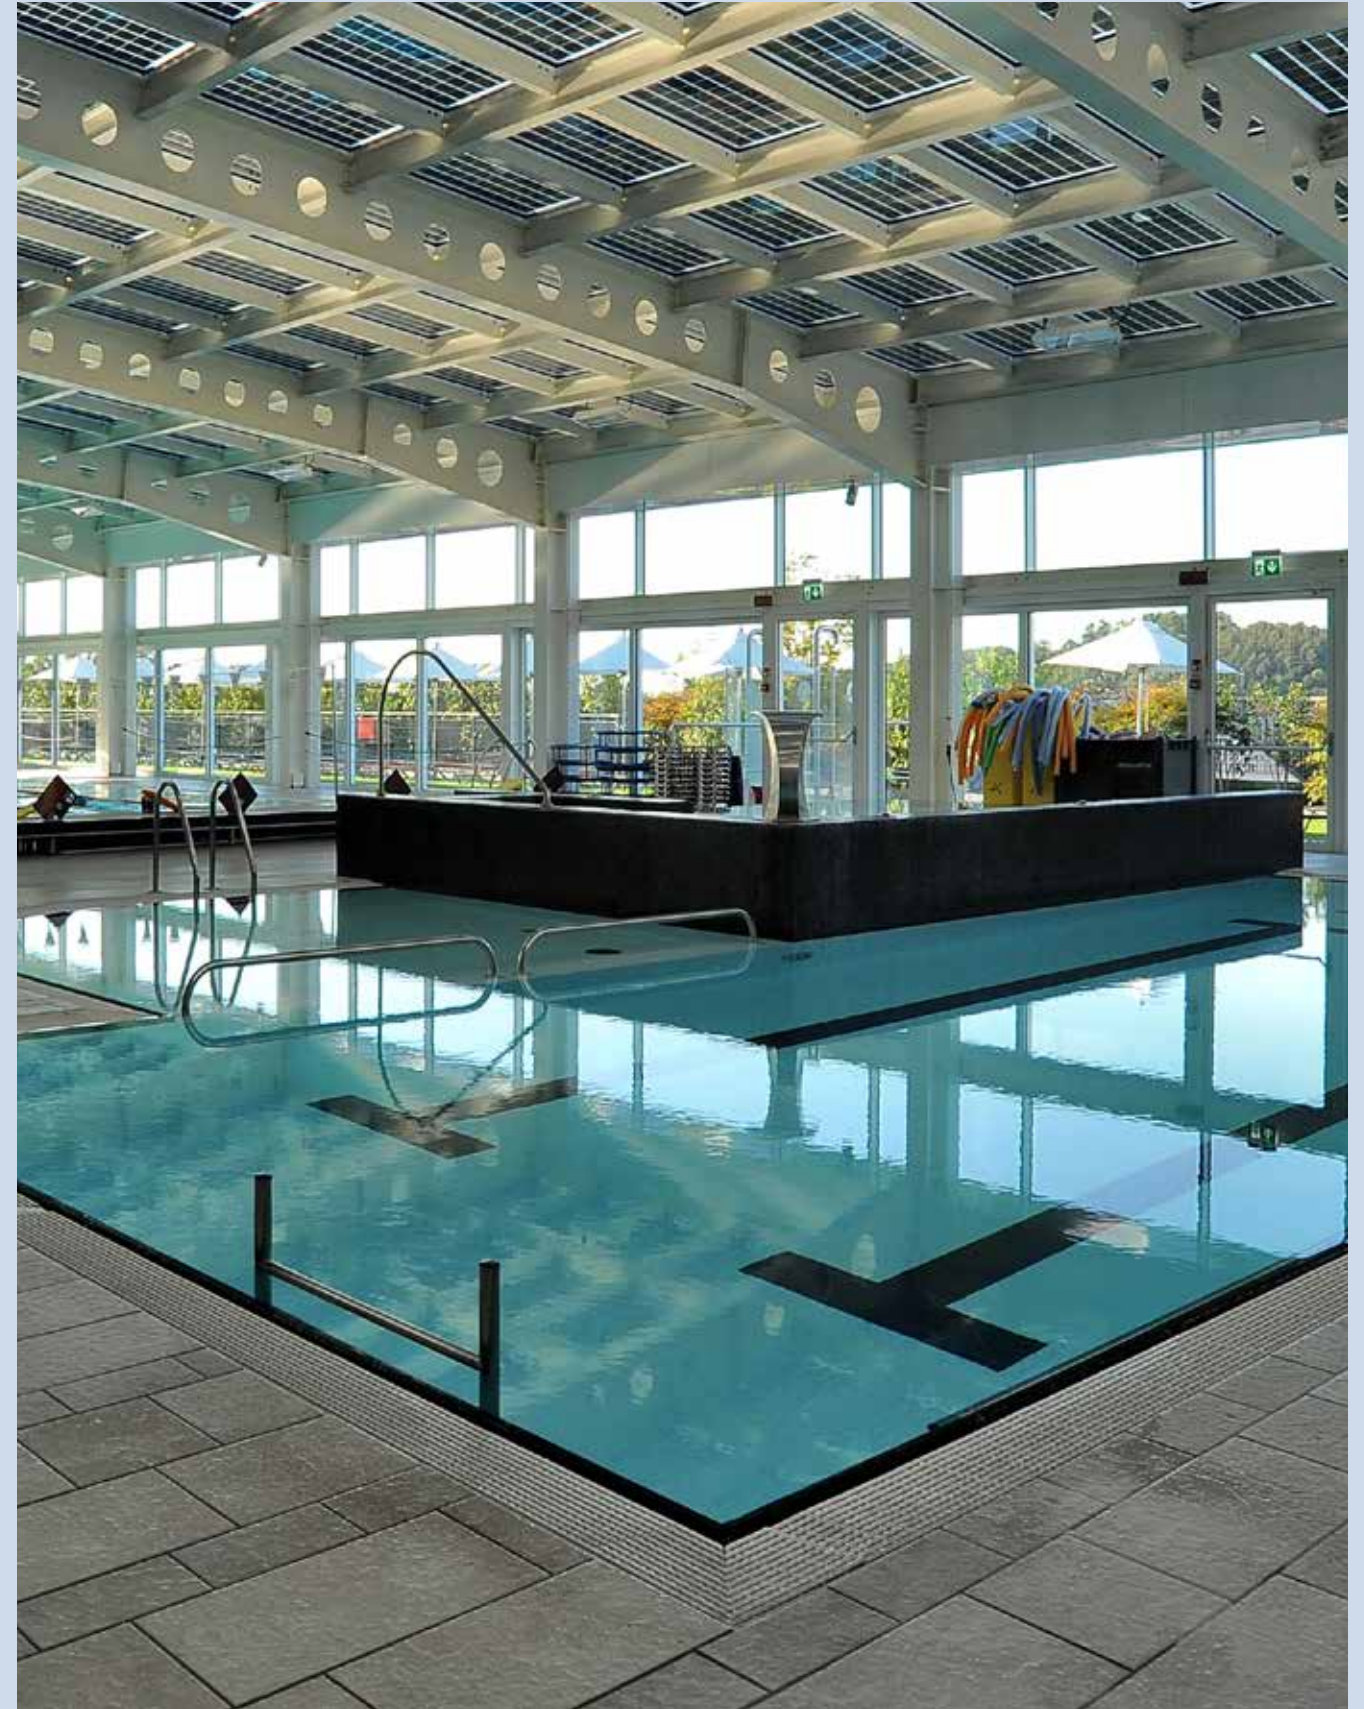

WOWie & GERMAIN

Name	WOWie&Germain	Brand	Del Conca
Location	Oostduinkerke, Belgium	Collection	Forum
Architect	-	Product	40x80 cm
Area	Wall and Floor		20 mm
Credit	-		Grip finish

SPORTS & TECHNOLOGY CENTERS