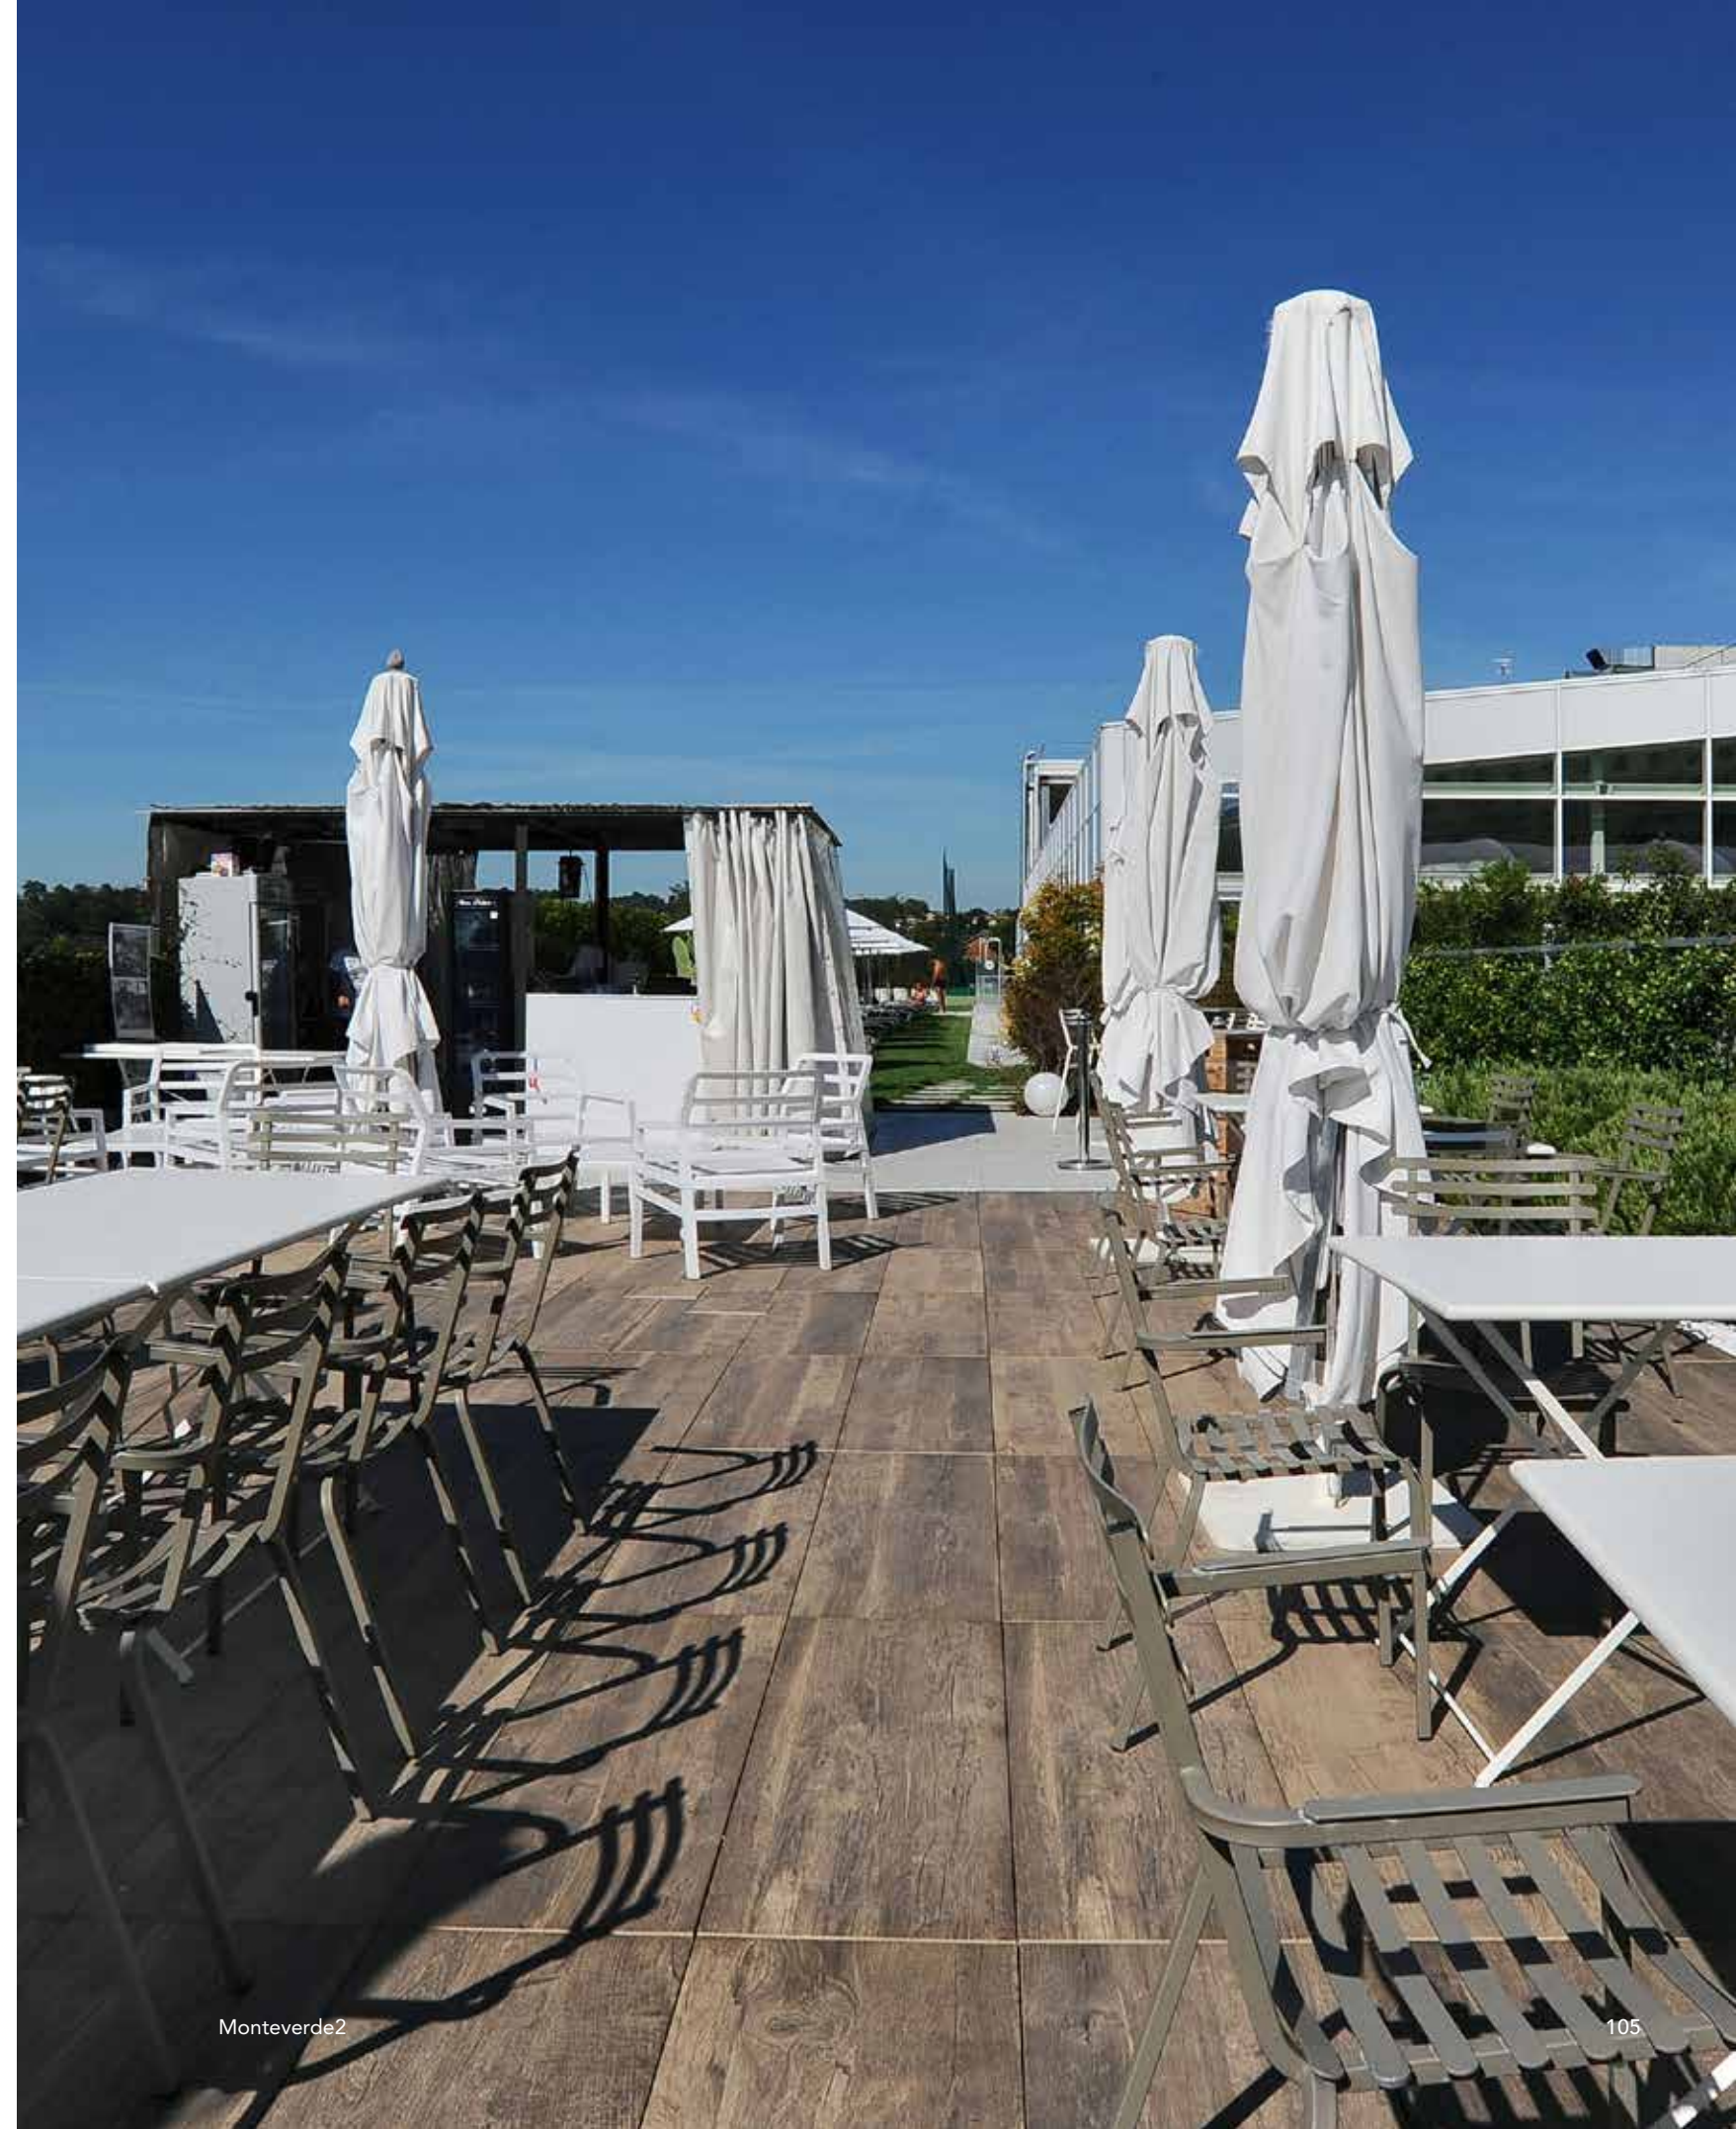

Name	Eracle Sports Center	Brand	Del Conca
Location	San Fermo della Battaglia, Italy	Collection	Various
Architect	-	Product	Various sizes
Area	Wall & Floor		5 mm / 10 mm / 20 mm
Credit	Gianluca Zambrotta		Matt / Grip finishes