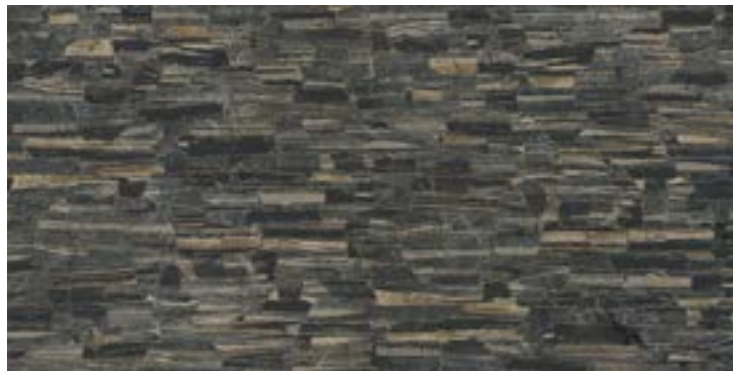

**Mosaico Lux
HBO 08 Shine**
G3BO08MOL
30x30 cm
12x12 in