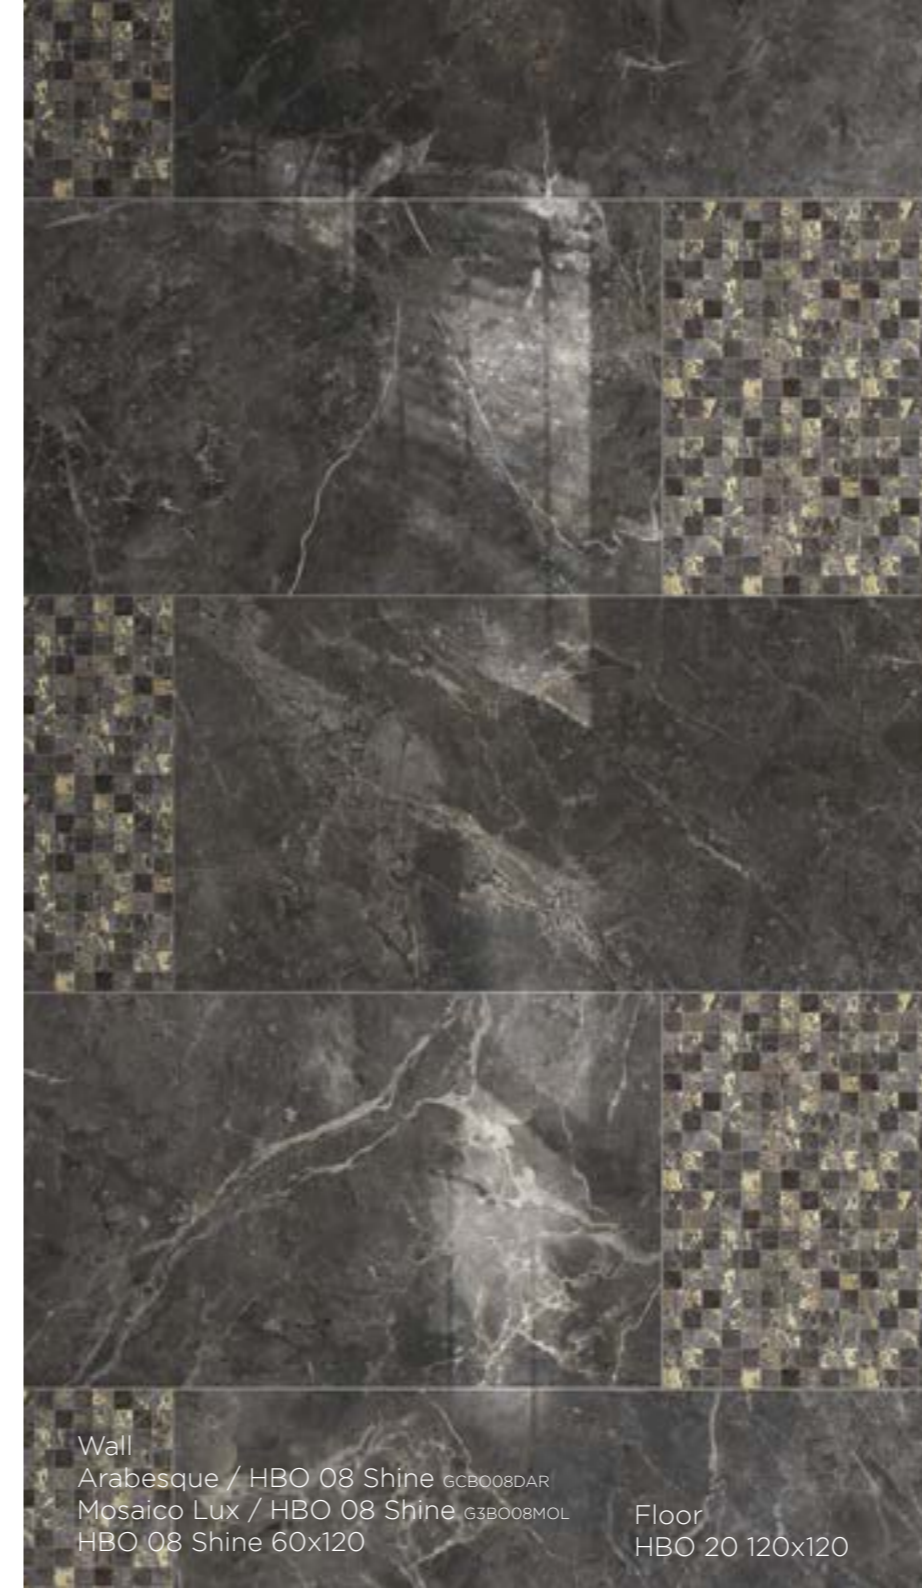

ARABESQUE

Wall
Arabesque / HBO 08 Shine GCB008DAR
Mosaico Lux / HBO 08 Shine G3B008MOL
HBO 08 Shine 60x120

Floor
HBO 20 120x120