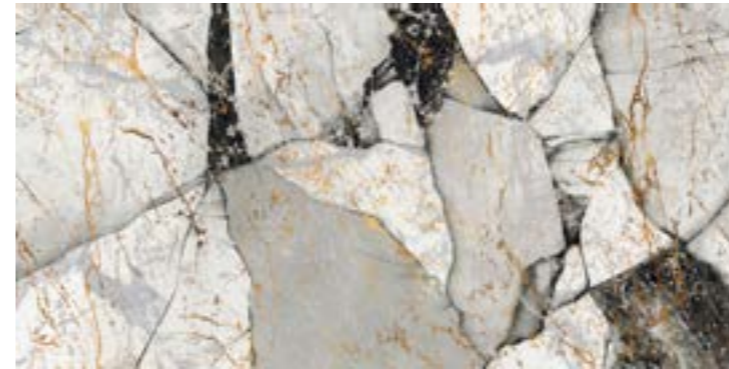

**Felci
HBO 20 Shine**
60x120 cm
24x48 in

PRODUCTS

New Deco

**Bloom Deco
HBO Boom Shine**
60x120 cm
24x48 in