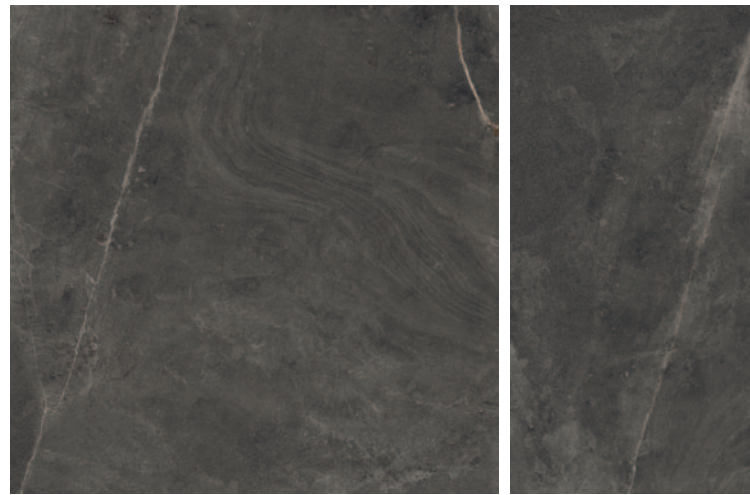

GTGR08R
HGR 8 Rett.
80x80 cm 32x32 in
092

G0GR08R
HGR 8 Rett.
40x80 cm 16x32 in
080

R12