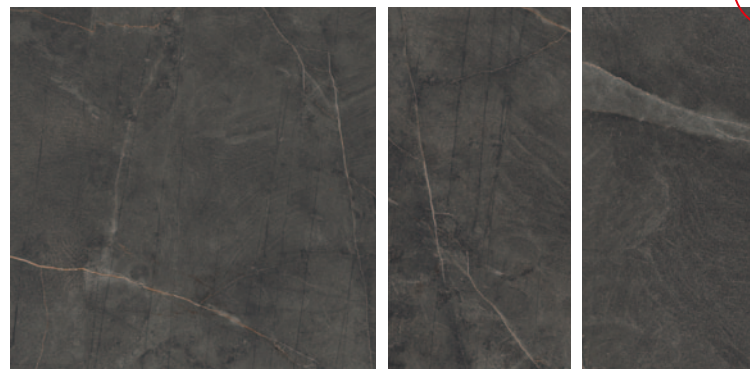

G9GR08R
HGR 8 Rett.
60x60 cm 24x24 in
075

G8GR08R
HGR 8 Rett.
30x60 cm 12x24 in
071

G8GR08GRIIR
HGR 8 Grip Rett.
30x60 cm 12x24 in
071

32KYMETAL
Metal A
1x1 cm 1/4x1/4 in
003

32KYMEL60
Listello Metal
1x60 cm 1 1/4x24 in
034

GTBRST
Steel
0,5x80 cm 2/8x32 in
058

G3PFBRME
Listello Brushed Metal
1,5x60 cm 1/2x24 in
034

GTF0BRME
Listello Brushed Metal
1,5x80 cm 1/2x32 in
034