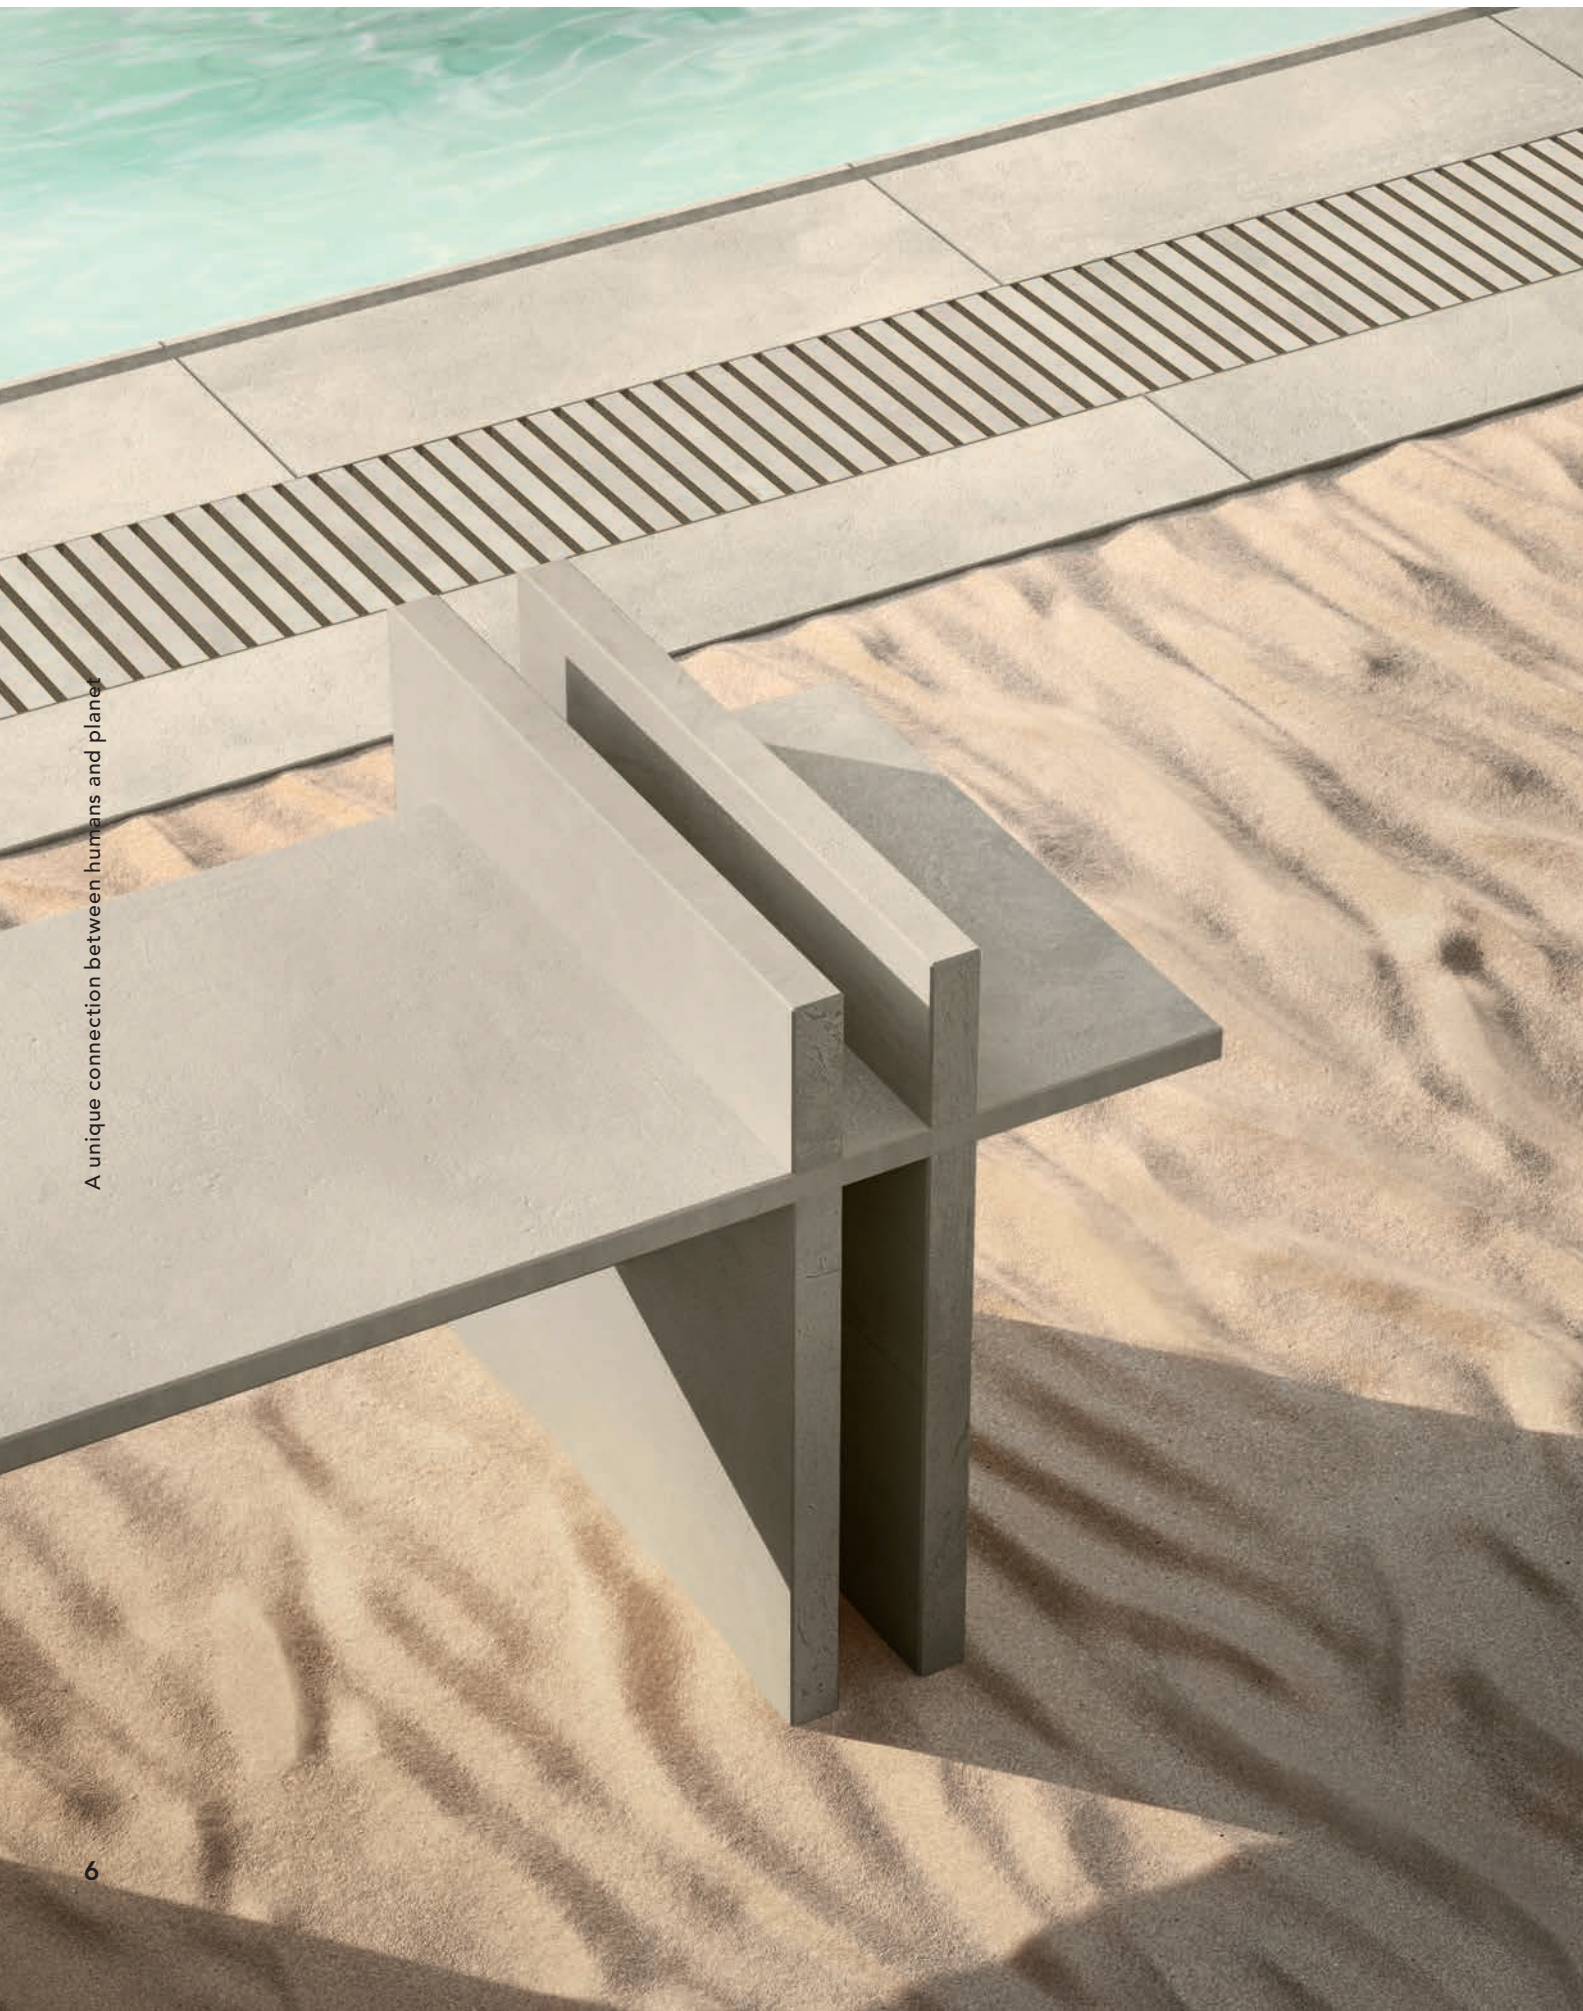

New ceramic surfaces take shape according to nature

Ceramics are design at the service of man. Del Conca designs and builds a system of indoor and outdoor interior furnishings and fittings inspired by nature and its elements. Washbasins, tables, seating, tops and wide work surfaces are made out of large, thin porcelain stoneware slabs, a technology that allows for original workmanship in the field of interior design. Interconnected surfaces, from which planes and volumes are created and then moved around in the space in order to design new, one-of-a-kind styles. Cement and marble effect finishes are coordinated to obtain harmonious, textural connections and create an emotive and functional conformity between the colours and the surfaces. The collection is completed with elements designed for the outdoors in which the 20 mm thick porcelain stoneware comes into its own with its technical performance.

Nuove superfici ceramiche prendono forma in accordo con la natura