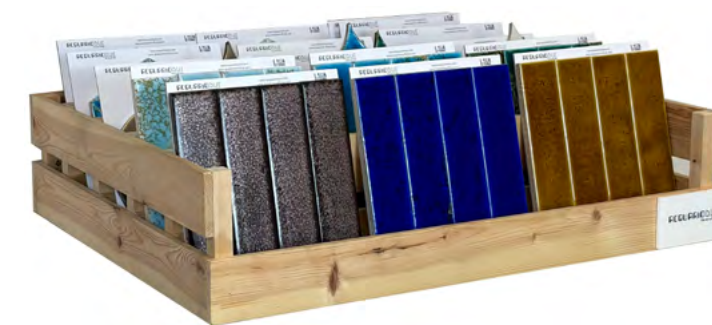

CODE : BDISIMP
€ 280,00

BOX DISPLAY IMPRONTE 55x66x97cm
Panels 20x21cm - 20x31cm of The Best Seller Colors - 1 Square 40x41cm composition

CODE : SBOXPAV
€ 150,00

SIMPLYBOX PAVONCELLA 55x66x25cm
Panels 20x21cm of The Best Seller Colors - 1 Square 40x41cm composition

CODE : SBOXEXA
€ 150,00

SIMPLYBOX EXA16 55x66x25cm
Panels 20x21cm of The Best Seller Colors - 1 Square 40x41cm composition

CODE : SBOXARA
€ 150,00

SIMPLYBOX PAVONCELLA 55x66x25cm
Panels 20x21cm of The Best Seller Colors - 1 Square 40x41cm composition

CODE : SBOXEXA
€ 150,00

SIMPLYBOX INCENSUM 55x66x25cm
Panels 20x21cm of The Best Seller Colors - 1 Square 40x41cm composition

CODE : SBOXCAL
€ 190,00

SIMPLYBOX CALATHEA 55x66x25cm
Panels 20x21cm of The Best Seller Colors - 1 Square 40x41cm composition