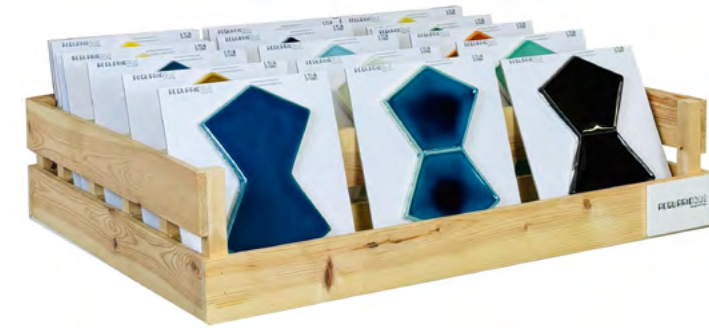

CODE : SBOXEXA
€ 150,00

SIMPLYBOX EXA16 55x66x25cm
Panels 20x21cm of The Best Seller Colors - 1 Square 40x41cm composition

CODE : SBOXARA
€ 150,00

SIMPLYBOX PAVONCELLA 55x66x25cm
Panels 20x21cm of The Best Seller Colors - 1 Square 40x41cm composition

CODE : SBOXEXA
€ 150,00

SIMPLYBOX INCENSUM 55x66x25cm
Panels 20x21cm of The Best Seller Colors - 1 Square 40x41cm composition

CODE : SBOXCAL
€ 190,00

SIMPLYBOX CALATHEA 55x66x25cm
Panels 20x21cm of The Best Seller Colors - 1 Square 40x41cm composition

CODE : SBOXPAP
€ 190,00

SIMPLYBOX PAPILLON 55x66x25cm
Panels 20x21cm of The Best Seller Colors - 1 Square 40x41cm composition

CODE : SBOXKUS
€ 190,00

SIMPLYBOX KUSPIS 55x66x25cm
Panels 20x31cm of The Best Seller Colors - 1 Square 40x41cm composition