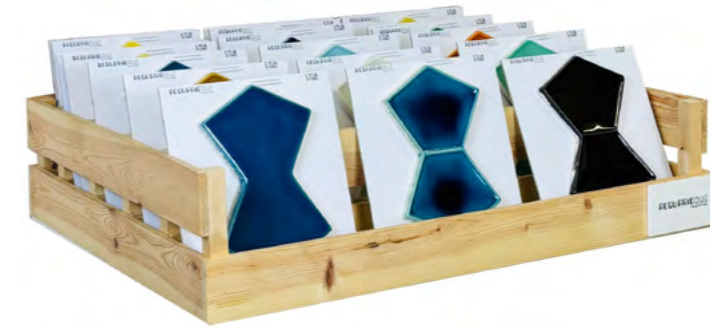

SIMPLYBOX EXA16 55x66x25cm
Panels 20x21cm of The Best Seller Colors

CODE : SBOXARA
€ 180,00

SIMPLYBOX ARABESCO 55x66x25cm
Panels 20x21cm of The Best Seller Colors

CODE : SBOXIN
€ 180,00

SIMPLYBOX INCENSUM 55x66x25cm
Panels 20x21cm of The Best Seller Colors

CODE : SBOXCAL
€ 220,00

SIMPLYBOX CALATHEA 55x66x25cm
Panels 13x21cm of The Best Seller Colors

CODE : SBOXPAP
€ 220,00

SIMPLYBOX PAPILLON 55x66x25cm
Panels 13x21cm of The Best Seller Colors

CODE : SBOXKUS
€ 220,00