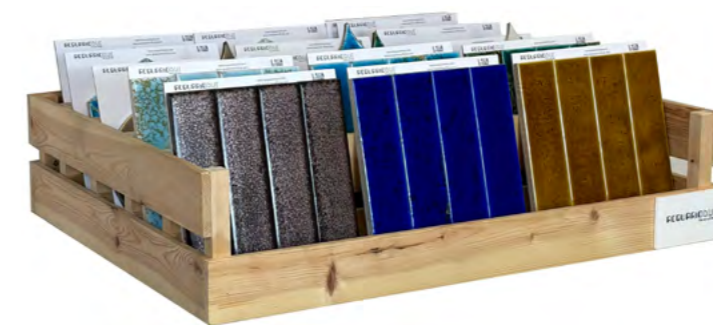

BOX DISPLAY IMPRONTE 55x66x97cm
Panels 20x21cm - 20x31cm of The Best Seller Colors

CODE : SBOXPAV
€ 180,00

SIMPLYBOX PAVONCELLA 55x66x25cm
Panels 20x21cm of The Best Seller Colors

CODE : SBOXEXA
€ 180,00

SIMPLYBOX EXA16 55x66x25cm
Panels 20x21cm of The Best Seller Colors

CODE : SBOXARA
€ 180,00

SIMPLYBOX ARABESCO 55x66x25cm
Panels 20x21cm of The Best Seller Colors

CODE : SBOXIN
€ 180,00

SIMPLYBOX INCENSUM 55x66x25cm
Panels 20x21cm of The Best Seller Colors

CODE : SBOXCAL
€ 220,00

SIMPLYBOX CALATHEA 55x66x25cm
Panels 13x21cm of The Best Seller Colors

CODE : SBOXPAP
€ 220,00

SIMPLYBOX PAPILLON 55x66x25cm
Panels 13x21cm of The Best Seller Colors

CODE : SBOXKUS
€ 220,00