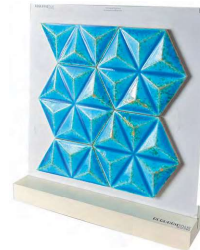

CODE : BAC4045EXASIN32
€ 70,00