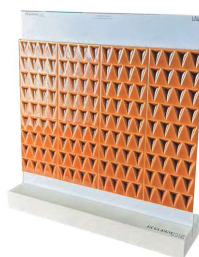

CODE : BAC4045KUS73
€ 70,00